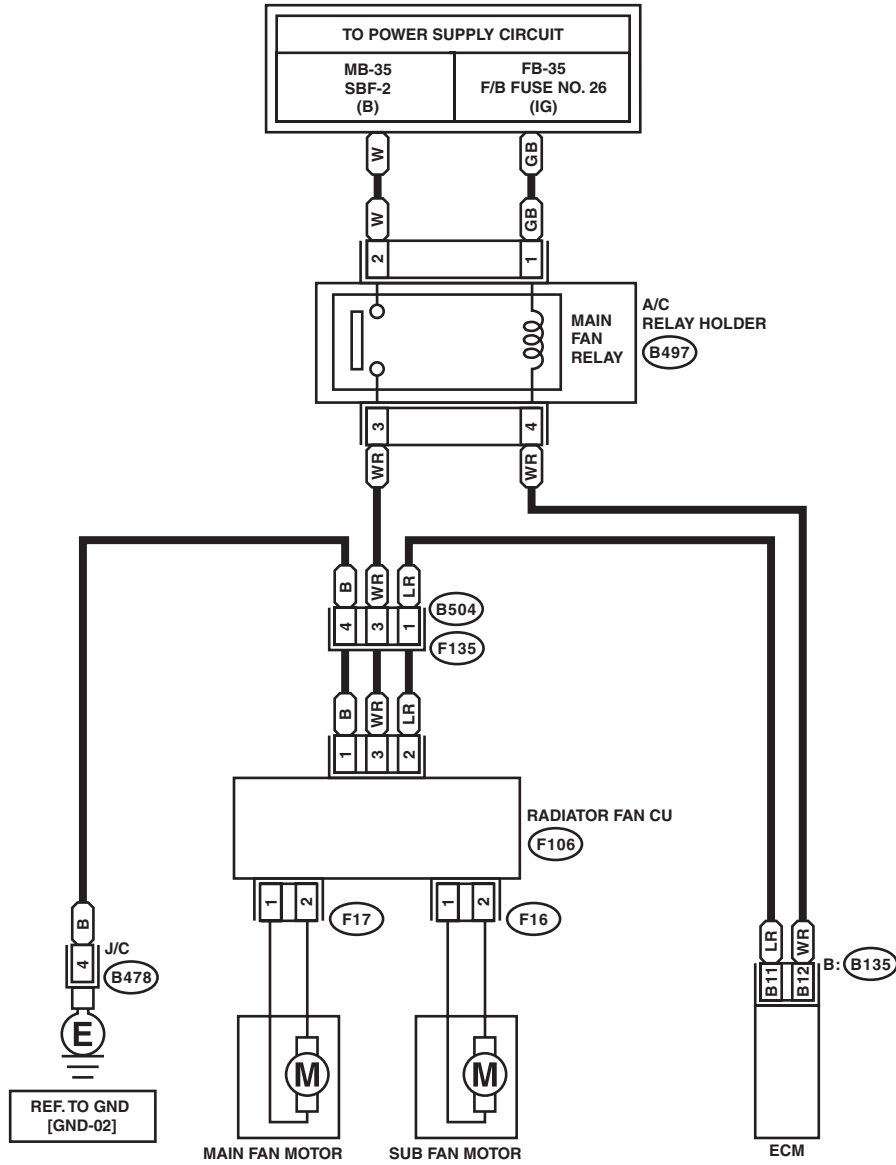

B479

B482 (BLACK)

1 2 3 4 5

B497 (BLACK)

A/C RELAY HOLDER

B: B135

WI-33256

Radiator Fan System

WIRING SYSTEM

2. 3.6 L MODEL

R/F(H6)-01

R/F(H6)-01

F16 (GRAY)

F106 (LIGHT GRAY)

B504 (BLACK)

B478