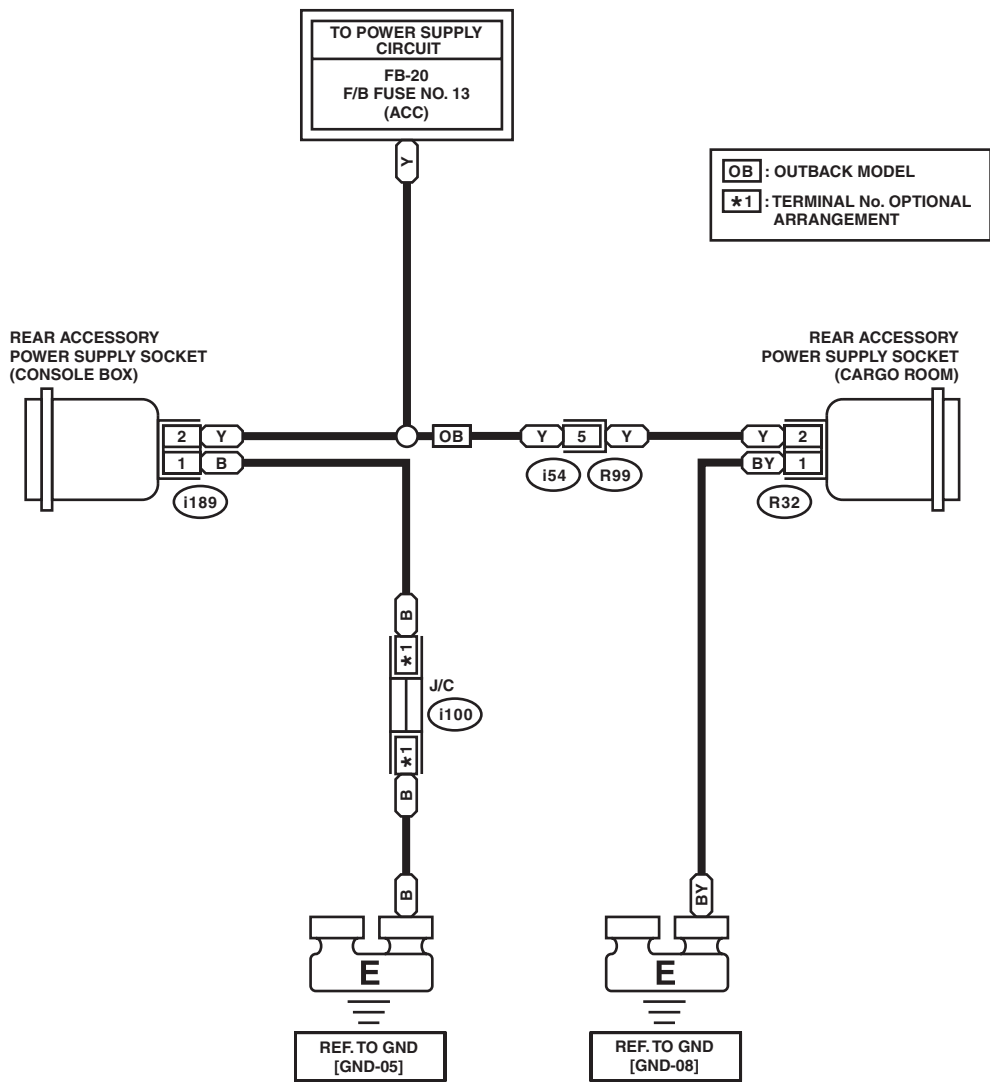

# Rear Accessory Power Supply Socket System

WIRING SYSTEM

## 38.Rear Accessory Power Supply Socket System

### A: WIRING DIAGRAM

RAPS-01

RAPS-01

WI-29404