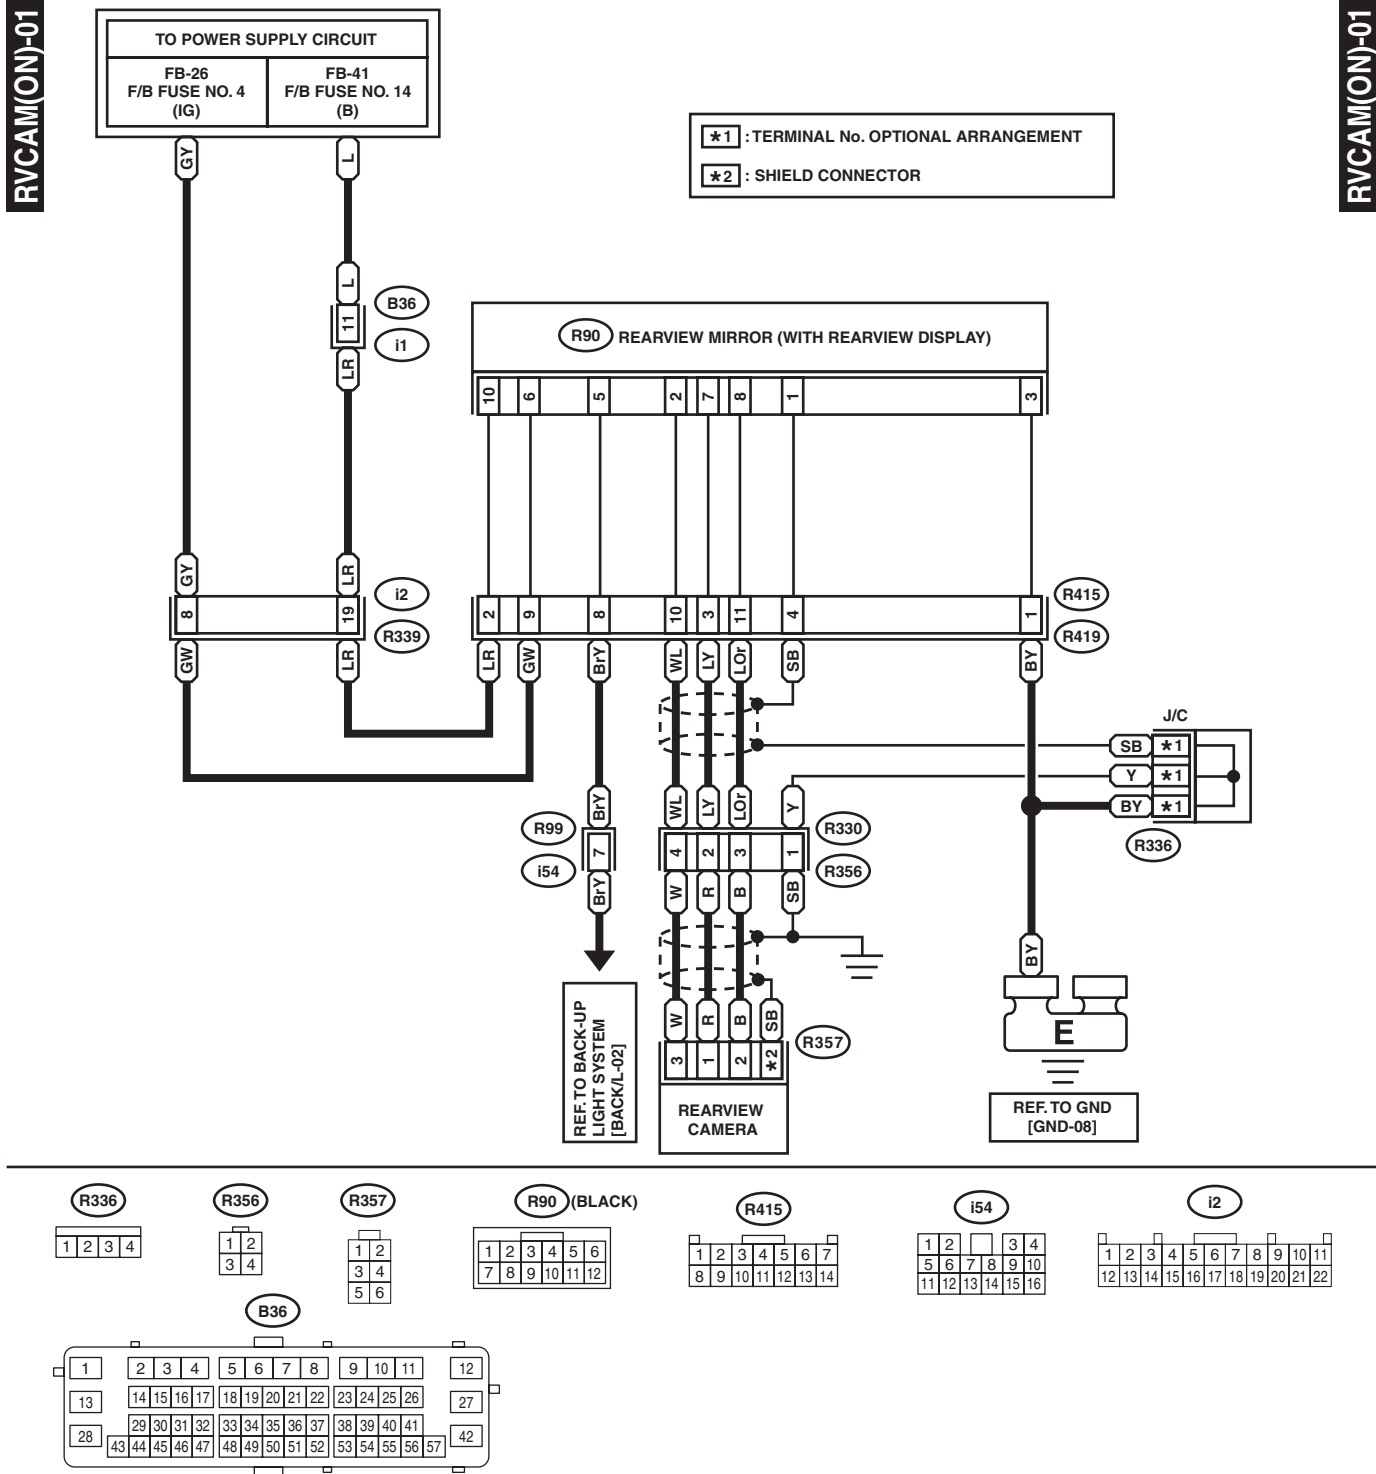

Rearview Camera System

WIRING SYSTEM

40.Rearview Camera System

A: WIRING DIAGRAM

1. WITHOUT NAVIGATION SYSTEM (NORMAL AUDIO)

WI-36324

Rearview Camera System

WIRING SYSTEM

2. WITHOUT NAVIGATION SYSTEM (PREMIUM AUDIO)

- Sedan model

WI-36325

Rearview Camera System

WIRING SYSTEM

• OUTBACK model

WI-36326

Rearview Camera System

WIRING SYSTEM

3. WITH NAVIGATION (SEDAN MODEL)

RVCAM(S)-01

RVCAM(S)-01

WI-36327

Rearview Camera System

WIRING SYSTEM

4. WITH NAVIGATION (OUTBACK MODEL)