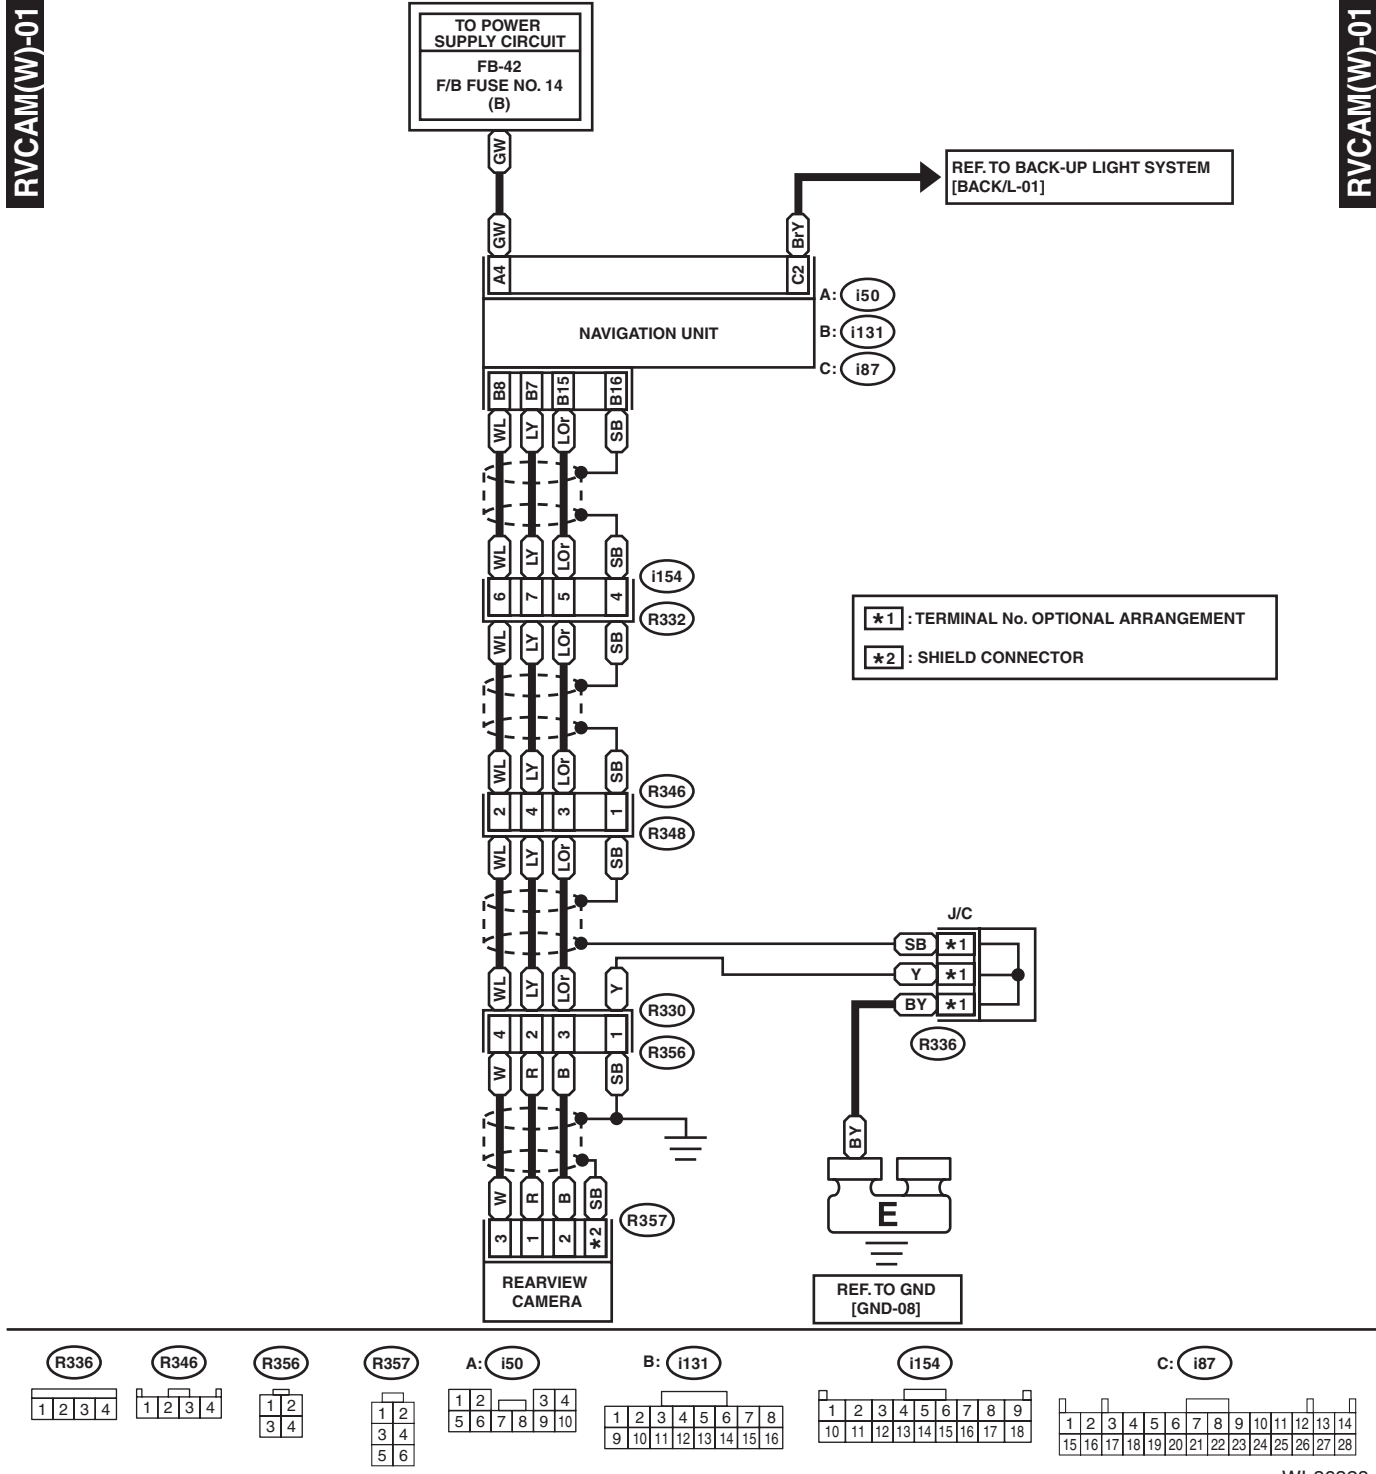

WIRING SYSTEM

3. WITH NAVIGATION (SEDAN MODEL)

RVCAM(S)-01

RVCAM(S)-01

WI-36327

Rearview Camera System

WIRING SYSTEM

4. WITH NAVIGATION (OUTBACK MODEL)