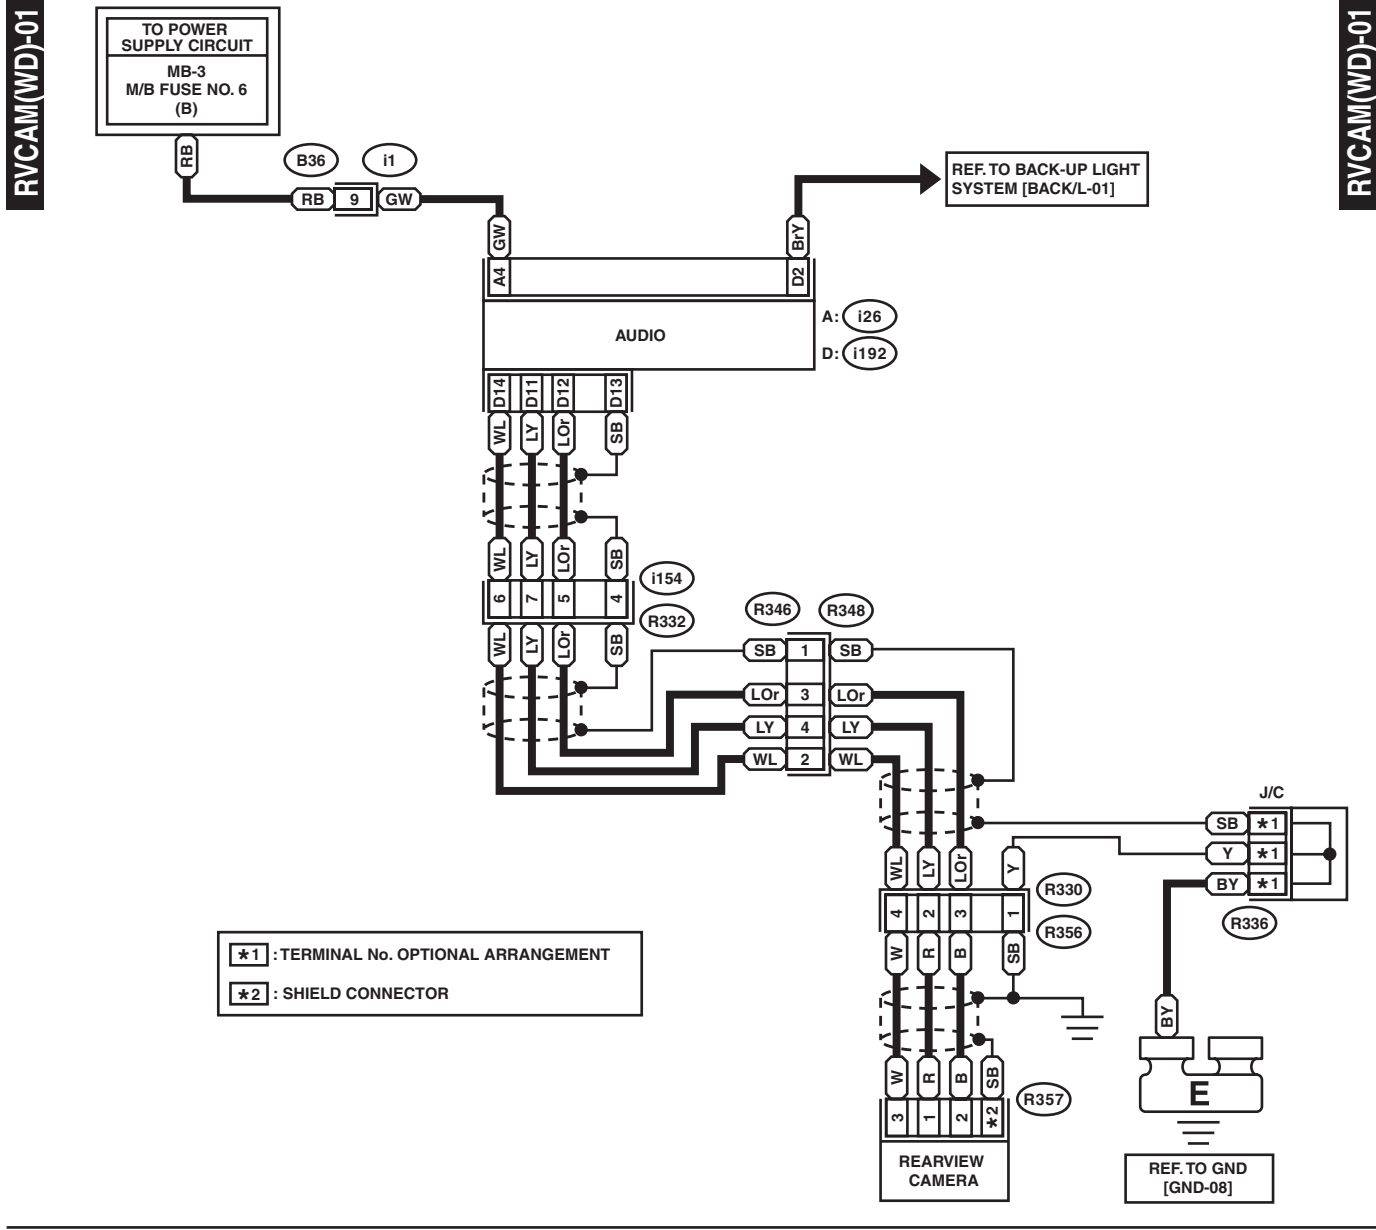

2. WITHOUT NAVIGATION SYSTEM (PREMIUM AUDIO)

- Sedan model

WI-36325

Rearview Camera System

WIRING SYSTEM

• OUTBACK model

WI-36326

Rearview Camera System

WIRING SYSTEM

3. WITH NAVIGATION (SEDAN MODEL)

RVCAM(S)-01

RVCAM(S)-01

WI-36327

Rearview Camera System

WIRING SYSTEM

4. WITH NAVIGATION (OUTBACK MODEL)