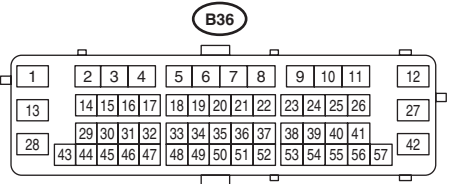

2. WITHOUT NAVIGATION SYSTEM (PREMIUM AUDIO)

- Sedan model

WI-36325

Rearview Camera System

WIRING SYSTEM

• OUTBACK model

WI-36326

Rearview Camera System