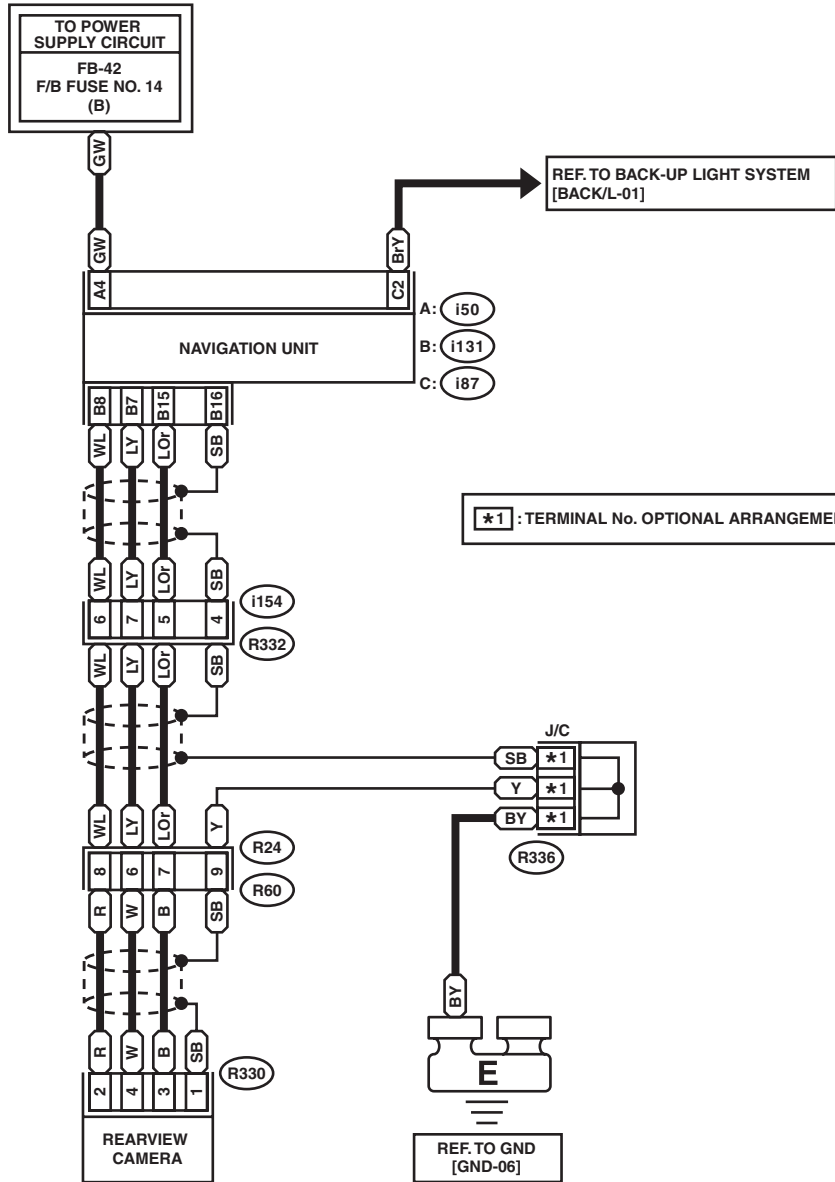

Rearview Camera System

WIRING SYSTEM

40.Rearview Camera System

A: WIRING DIAGRAM

1. WITHOUT NAVIGATION SYSTEM (NORMAL AUDIO)

WI-36324

Rearview Camera System

WIRING SYSTEM

2. WITHOUT NAVIGATION SYSTEM (PREMIUM AUDIO)

- Sedan model

WI-36325

Rearview Camera System

WIRING SYSTEM

• OUTBACK model

WI-36326

Rearview Camera System

WIRING SYSTEM

3. WITH NAVIGATION (SEDAN MODEL)

RVCAM(S)-01

RVCAM(S)-01

WI-36327

Rearview Camera System

WIRING SYSTEM

4. WITH NAVIGATION (OUTBACK MODEL)