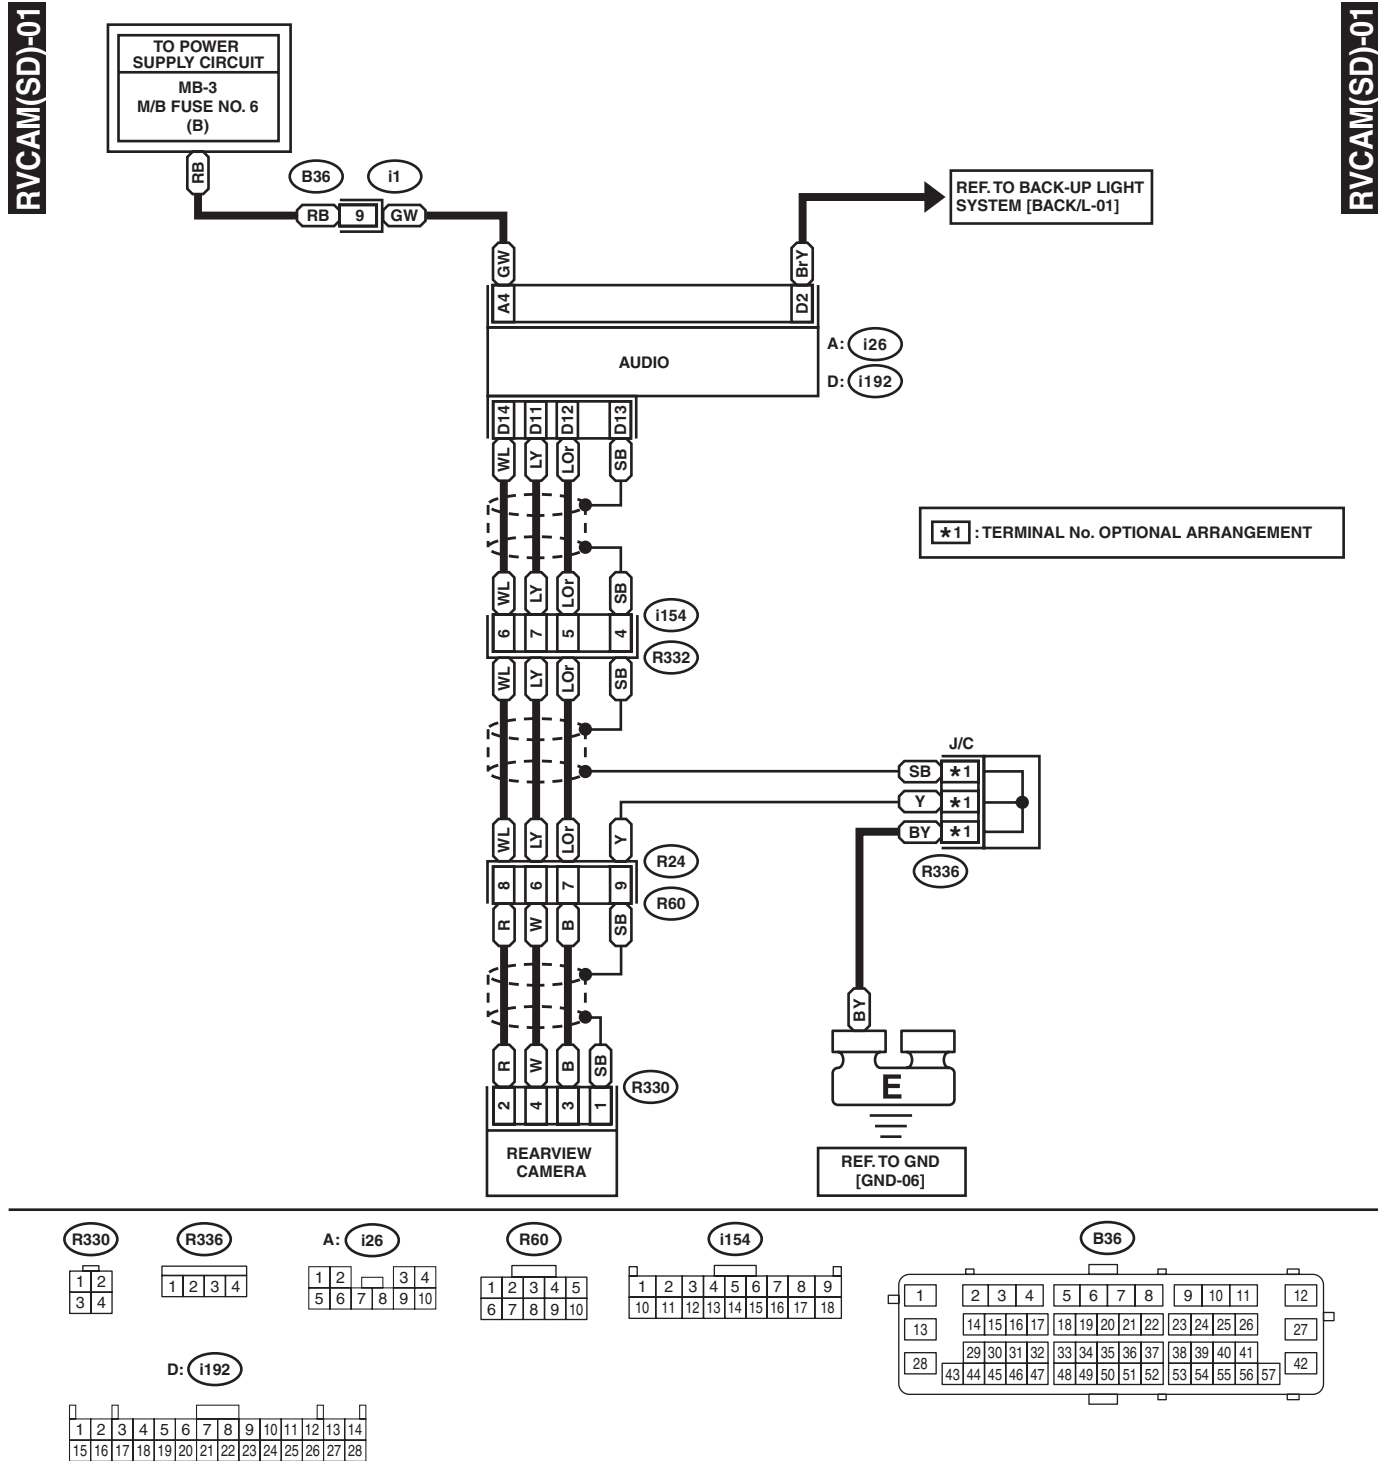

Rearview Camera System

WIRING SYSTEM

40.Rearview Camera System

A: WIRING DIAGRAM

1. WITHOUT NAVIGATION SYSTEM (NORMAL AUDIO)

WI-36324

Rearview Camera System

WIRING SYSTEM

2. WITHOUT NAVIGATION SYSTEM (PREMIUM AUDIO)

- Sedan model

WI-36325

Rearview Camera System

WIRING SYSTEM

• OUTBACK model

WI-36326

Rearview Camera System

WIRING SYSTEM

3. WITH NAVIGATION (SEDAN MODEL)

RVCAM(S)-01

RVCAM(S)-01

WI-36327

Rearview Camera System

WIRING SYSTEM

4. WITH NAVIGATION (OUTBACK MODEL)