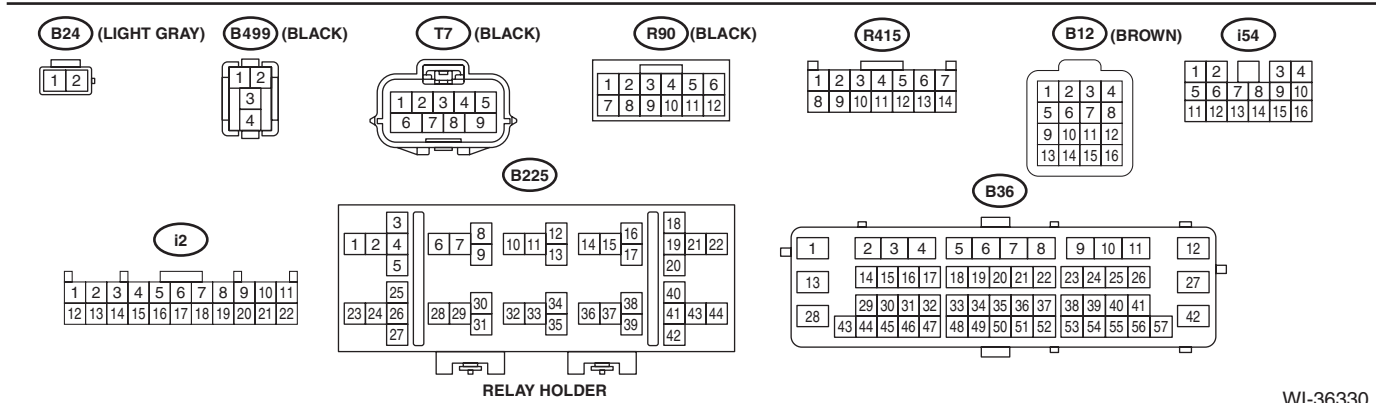

## WIRING SYSTEM

### 2. WITH HOME LINK

- Without rearview display

WI-37599

# Rearview Mirror System

WIRING SYSTEM

- With rearview display

WI-36330