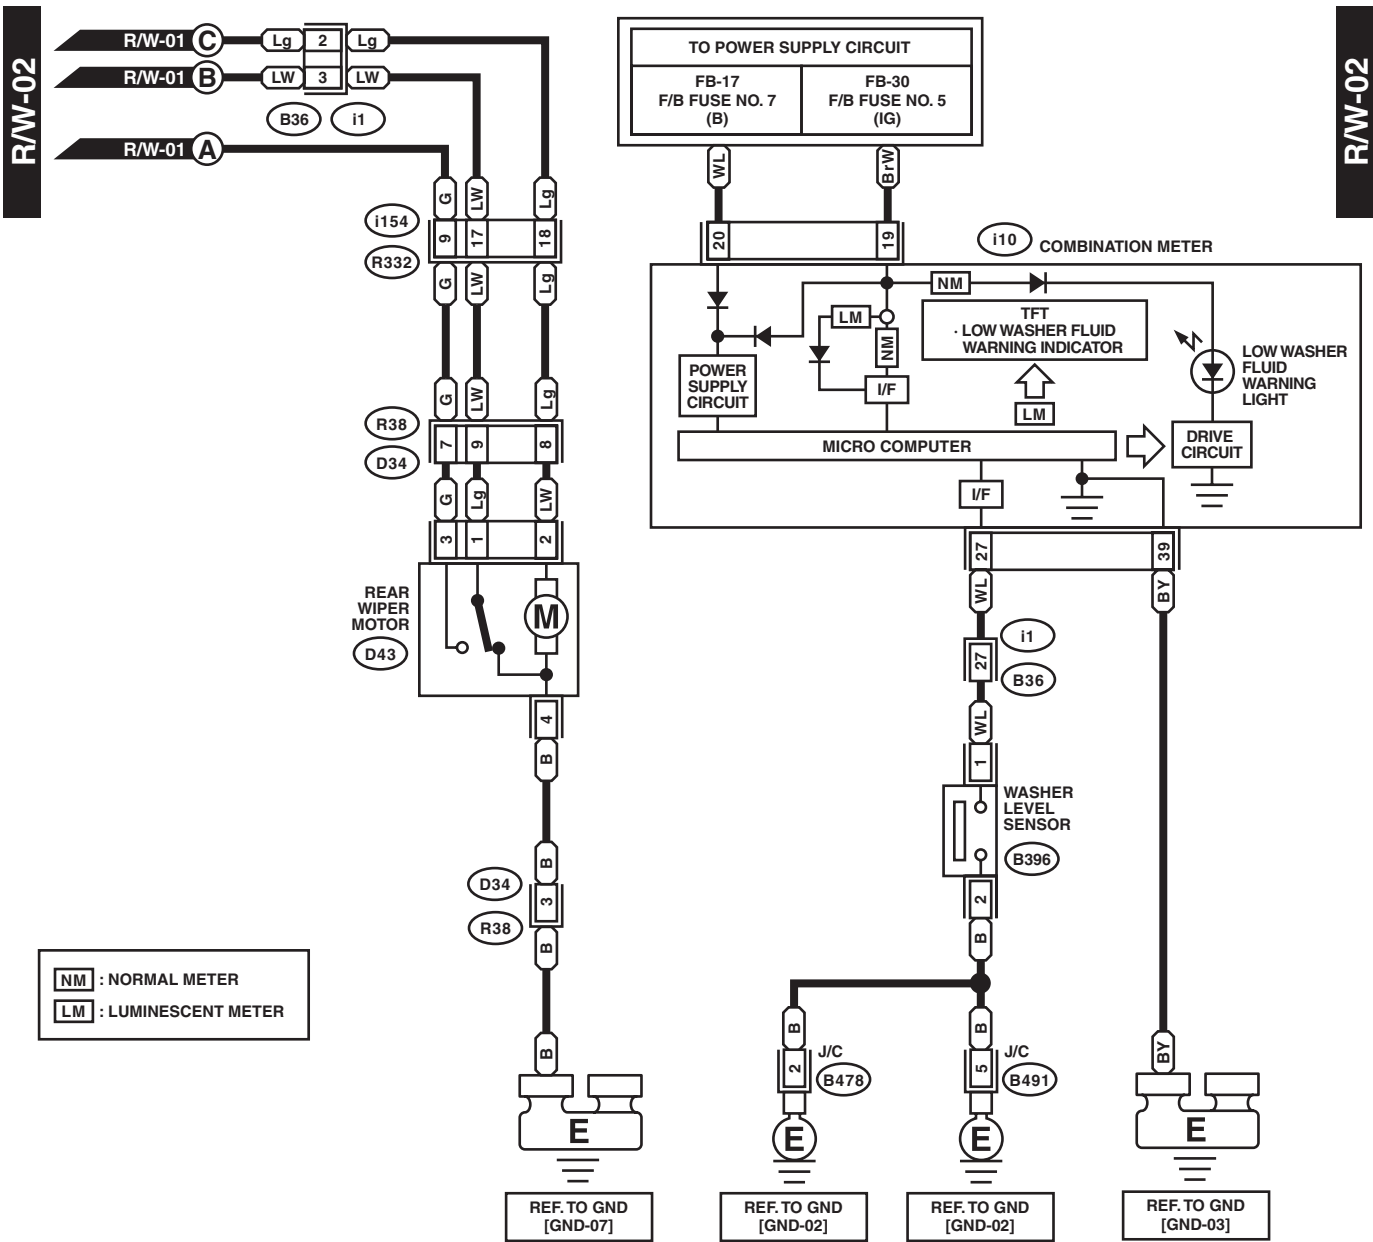

Rear Wiper and Washer System

WIRING SYSTEM

42.Rear Wiper and Washer System

A: WIRING DIAGRAM

WI-36331

Rear Wiper and Washer System

WIRING SYSTEM

WI-36332