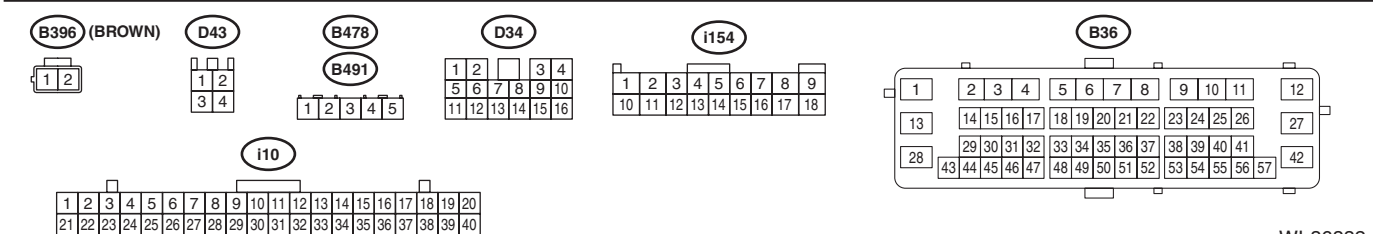

Rear Wiper and Washer System

WIRING SYSTEM

42.Rear Wiper and Washer System

A: WIRING DIAGRAM

WI-36331

Rear Wiper and Washer System

WIRING SYSTEM

WI-36332