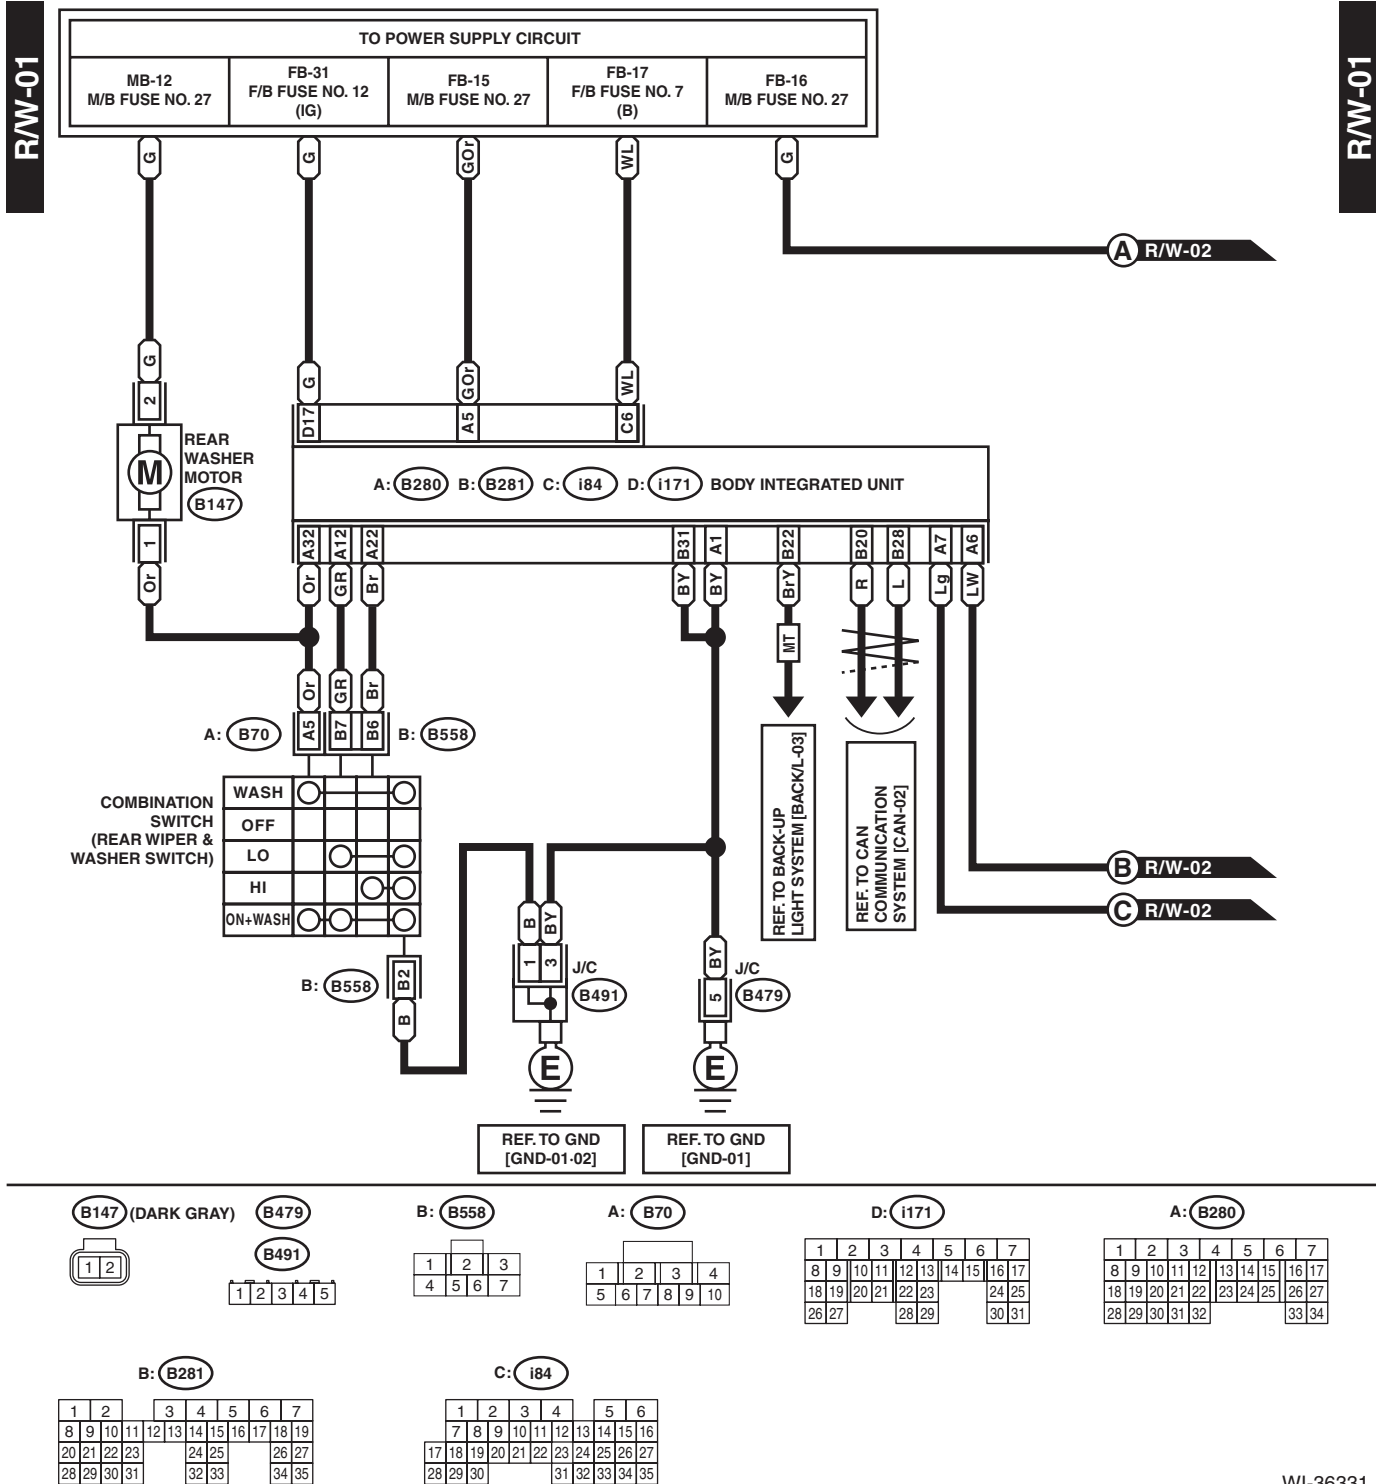

Rear Wiper and Washer System

WIRING SYSTEM

42.Rear Wiper and Washer System

A: WIRING DIAGRAM

WI-36331

Rear Wiper and Washer System

WIRING SYSTEM

WI-36332