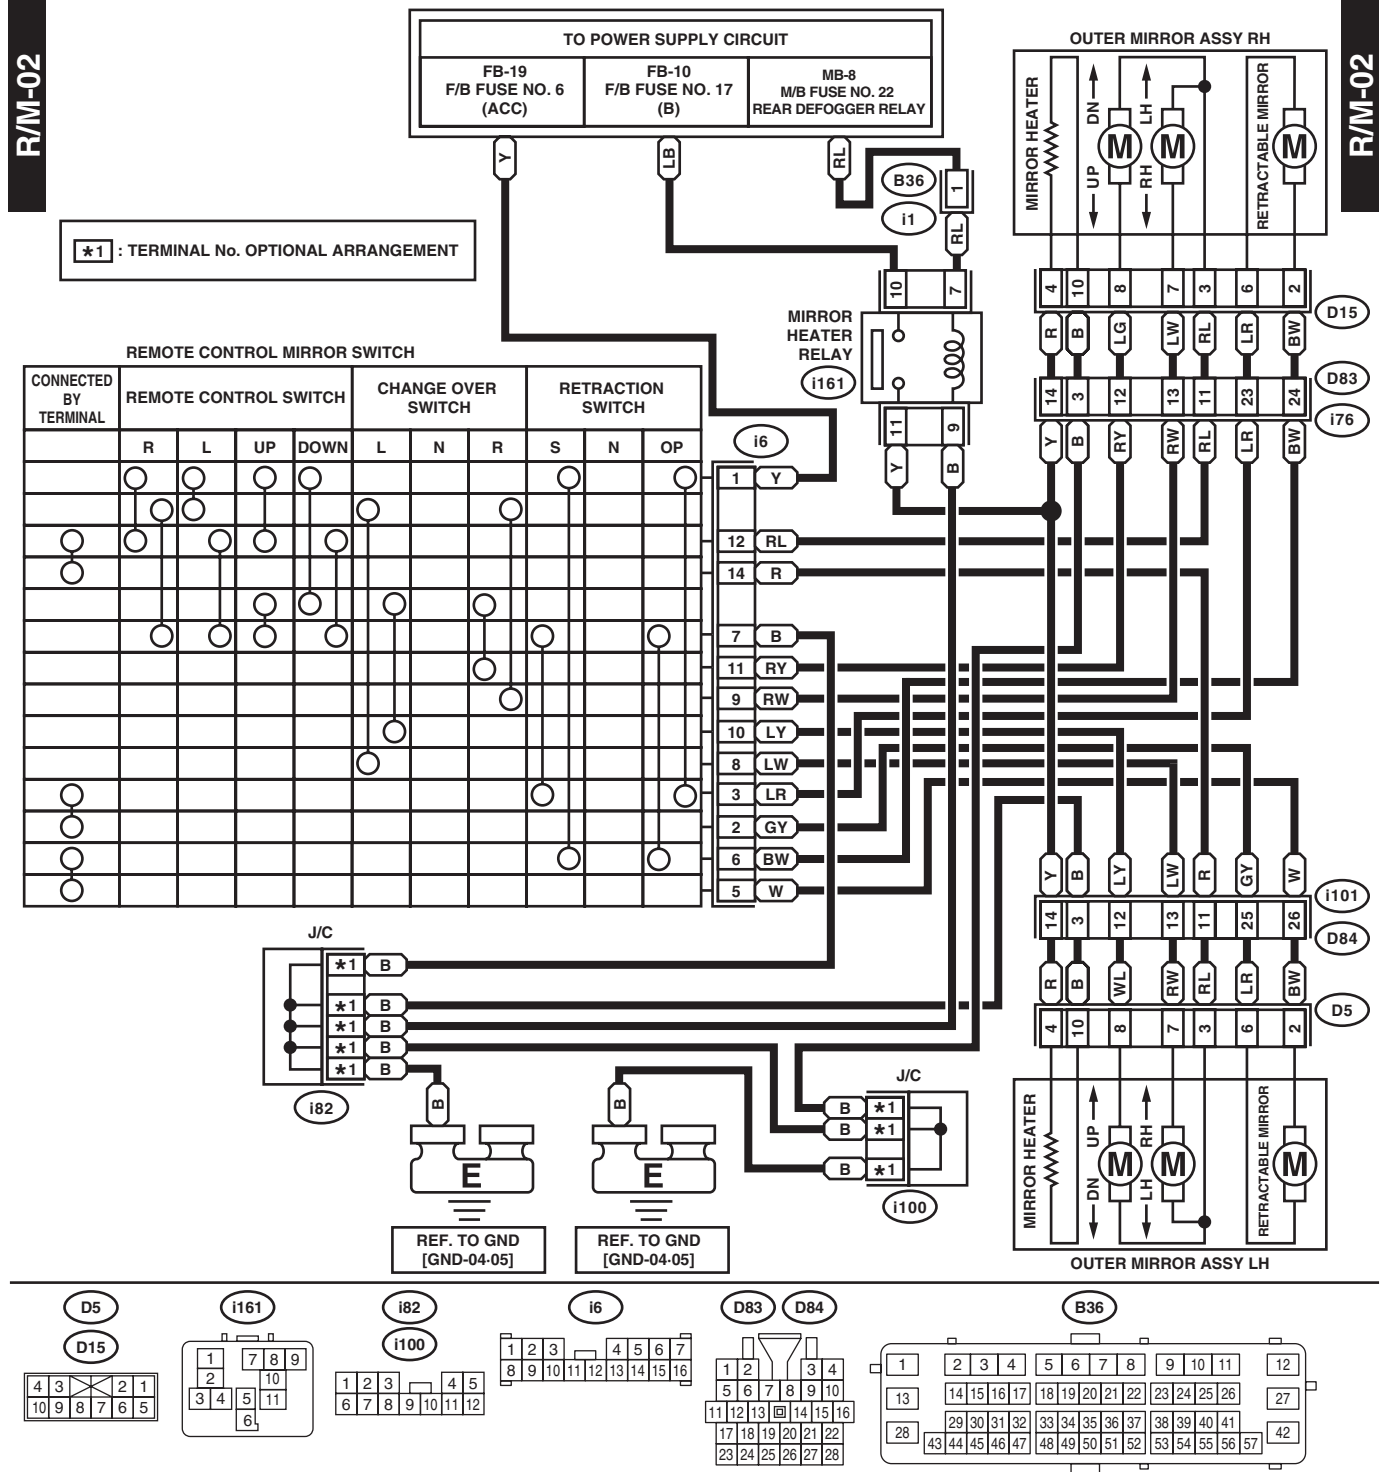

Remote Control Mirror System

WIRING SYSTEM

43. Remote Control Mirror System

A: WIRING DIAGRAM

1. WITHOUT ELECTRIC RETRACTION SYSTEM

WI-37798

Remote Control Mirror System

WIRING SYSTEM

2. WITH ELECTRIC RETRACTION SYSTEM

WI-37799