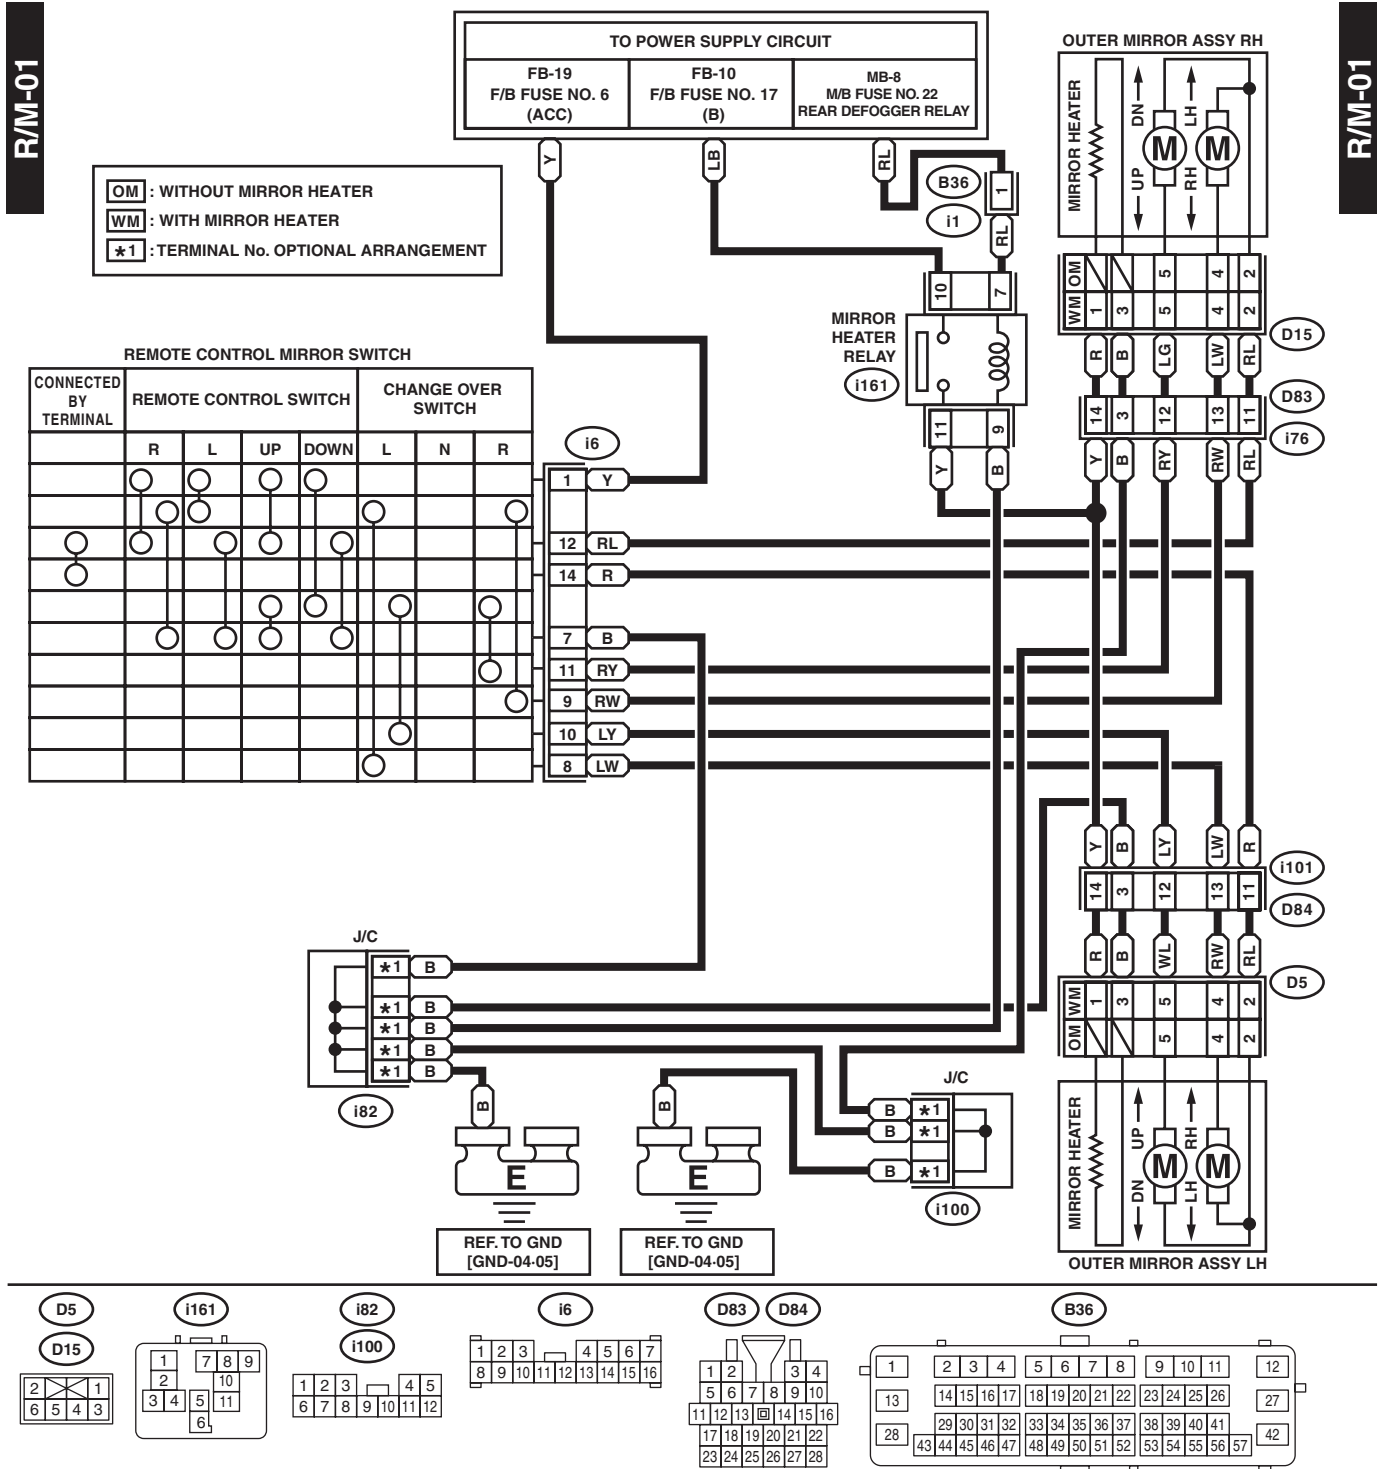

Remote Control Mirror System

WIRING SYSTEM

43. Remote Control Mirror System

A: WIRING DIAGRAM

1. WITHOUT ELECTRIC RETRACTION SYSTEM

WI-37798

Remote Control Mirror System

WIRING SYSTEM

2. WITH ELECTRIC RETRACTION SYSTEM

WI-37799