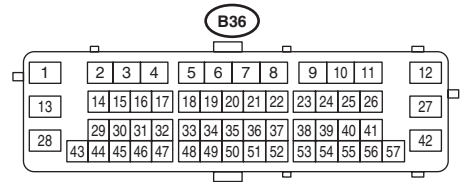

Seat Belt Warning System

WIRING SYSTEM

S/BELT(M)-02

S/BELT(M)-02

WI-36340