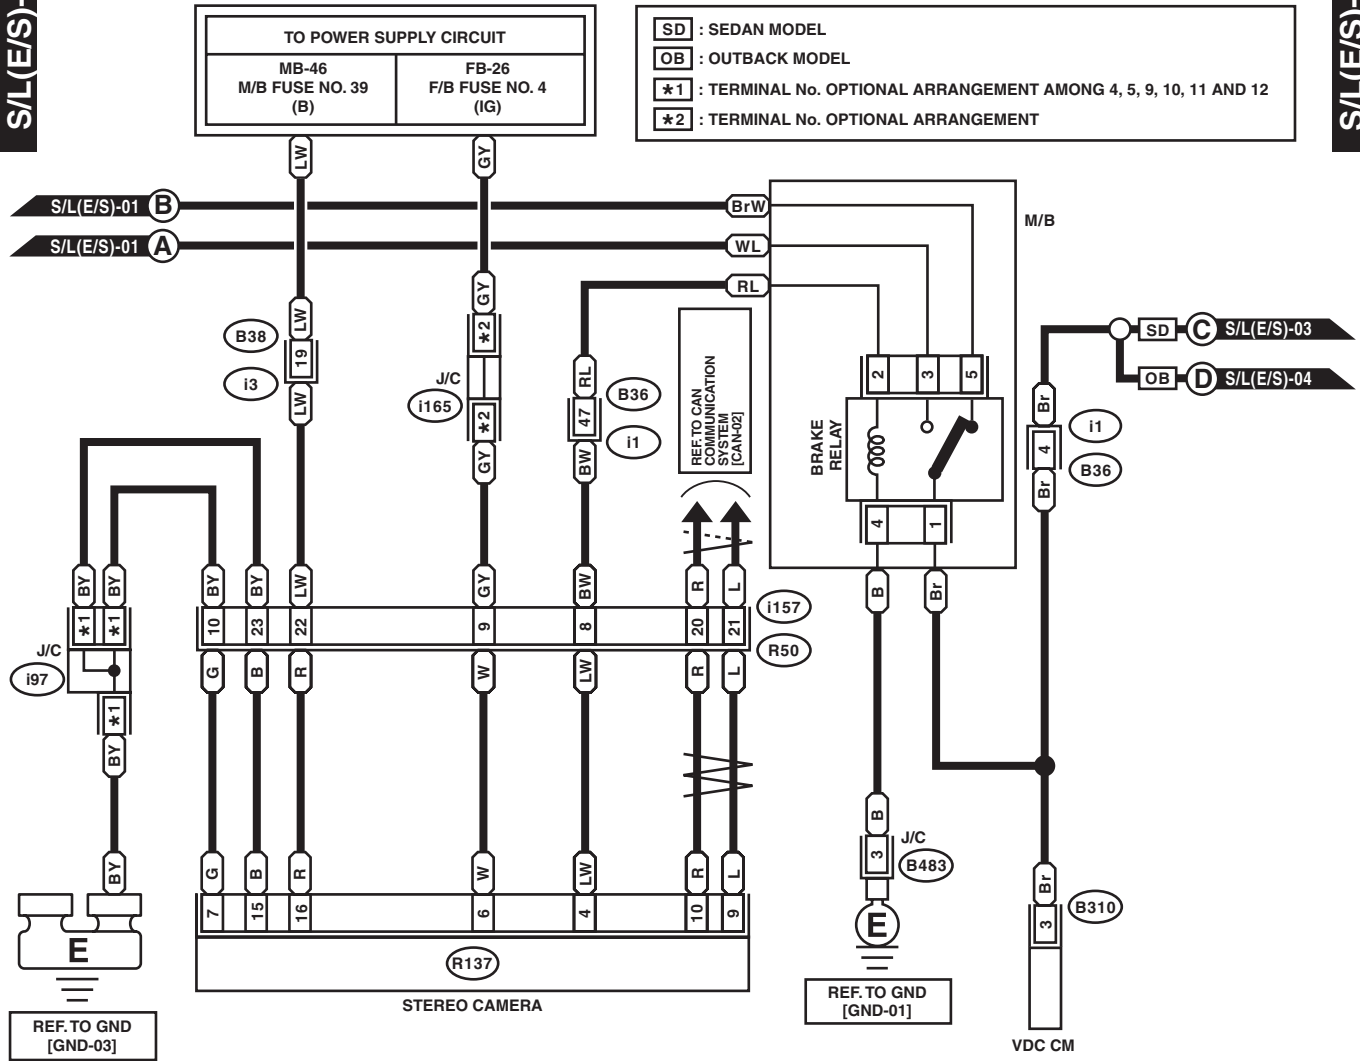

S/L-03

WI-36355

Stop Light System

2. WITH EyeSight

S/L(E/S)-01

S/L(E/S)-01

B513 (BLUE)

B65 (BLACK)

B: B55 (GREEN)

D: B137

A: B280

B514 (BLUE)

C: B136

WI-36356

Stop Light System

WIRING SYSTEM

S/L(E/S)-02

S/L(E/S)-02

WI-36357

Stop Light System

WIRING SYSTEM

S/L(E/S)-03

S/L(E/S)-03

WI-36358

Stop Light System

WIRING SYSTEM

S/L(E/S)-04

S/L(E/S)-04

WI-36359