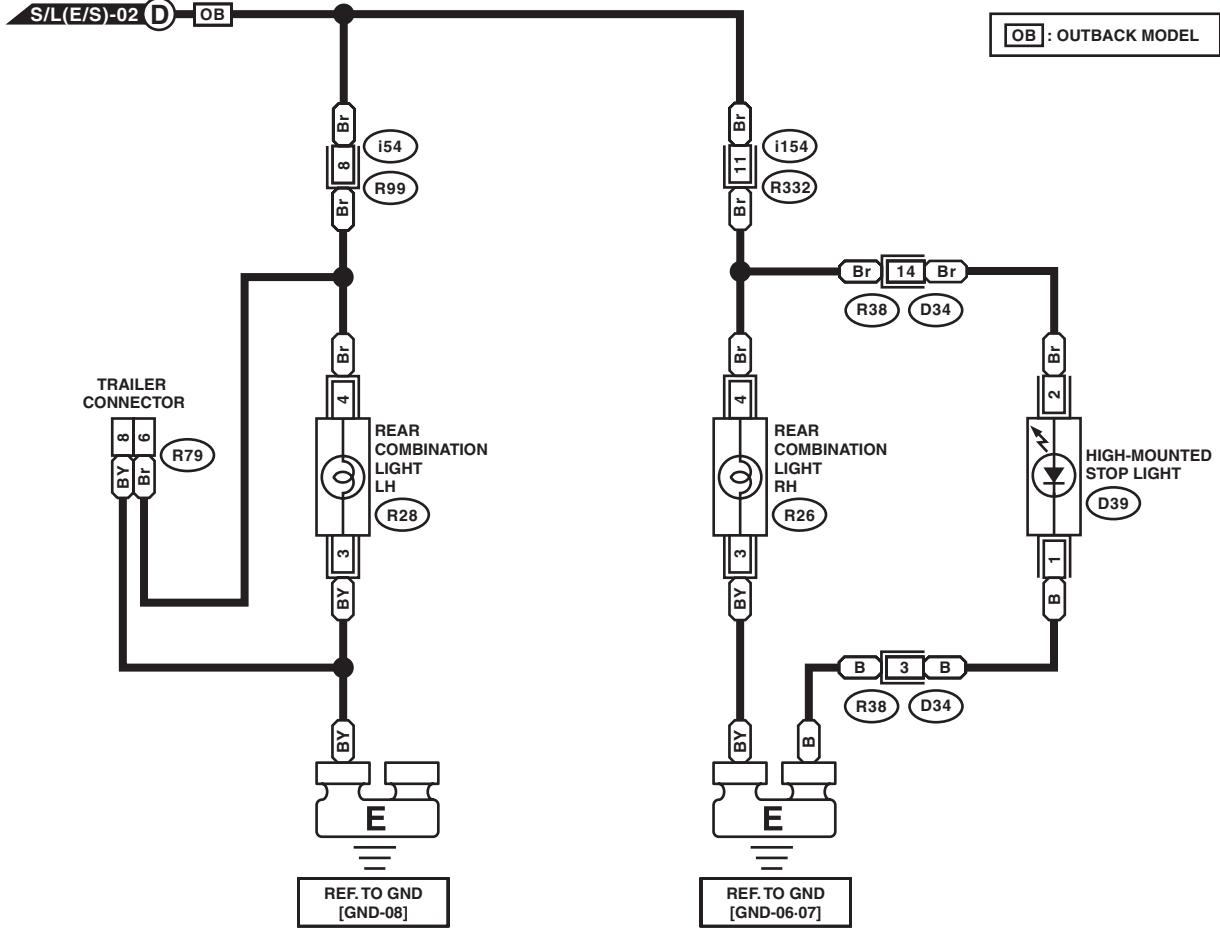

S/L-03

WI-36355

Stop Light System

2. WITH EyeSight

S/L(E/S)-01

S/L(E/S)-01

B513 (BLUE)

B65 (BLACK)

B: B55 (GREEN)

D: B137

A: B280

B514 (BLUE)

C: B136

WI-36356

Stop Light System

WIRING SYSTEM

S/L(E/S)-02

S/L(E/S)-02

WI-36357

Stop Light System

WIRING SYSTEM

S/L(E/S)-03

S/L(E/S)-03

WI-36358

Stop Light System

WIRING SYSTEM

S/L(E/S)-04

S/L(E/S)-04

WI-36359