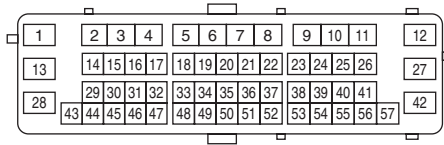

B310 (BLACK)

D: B137

B514 (BLUE)

A: B280

C: B136

B36

WI-36354

Stop Light System