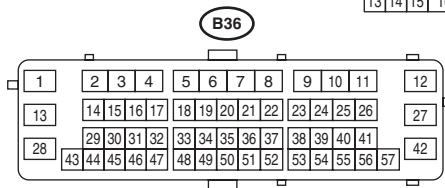

Stop Light System

WIRING SYSTEM

S/L(E/S)-02

S/L(E/S)-02

WI-36357