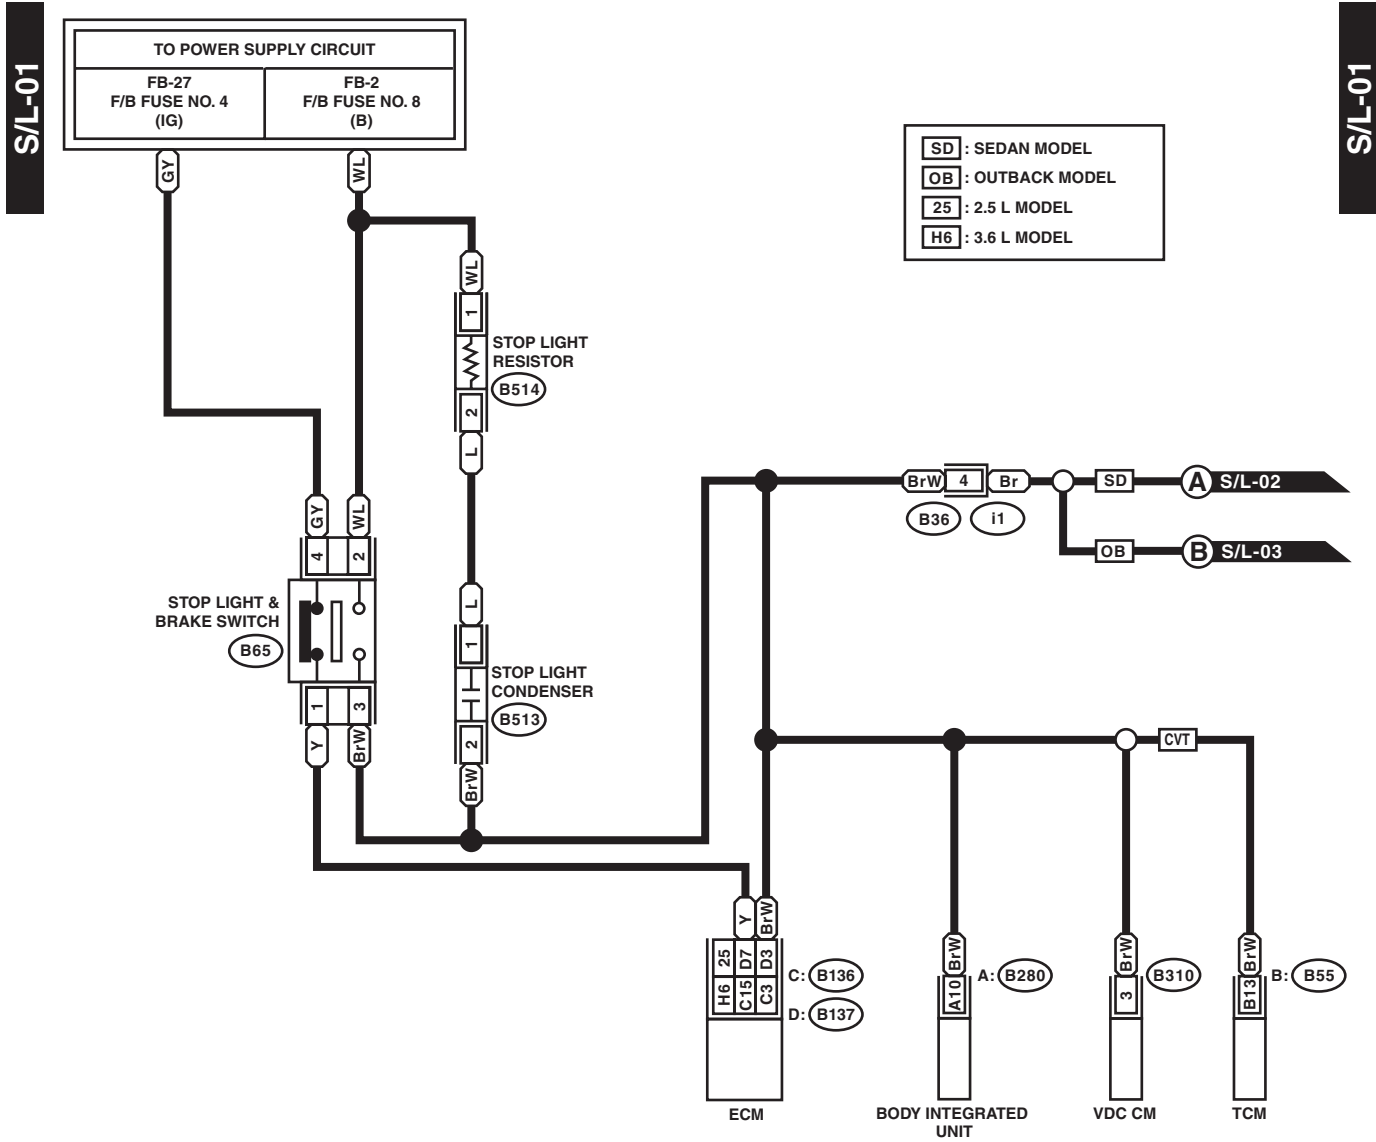

Stop Light System

WIRING SYSTEM

51. Stop Light System

A: WIRING DIAGRAM

1. WITHOUT EyeSight

B513 (BLUE)

B65 (BLACK)

B: B55 (GREEN)

B310 (BLACK)

D: B137

B514 (BLUE)

A: B280

C: B136

B36

WI-36354

Stop Light System

WIRING SYSTEM

S/L-02

S/L-02

SD : SEDAN MODEL

WI-29426

Stop Light System

WIRING SYSTEM

S/L-03

S/L-03

WI-36355

Stop Light System

2. WITH EyeSight

S/L(E/S)-01

S/L(E/S)-01

B513 (BLUE)

B65 (BLACK)