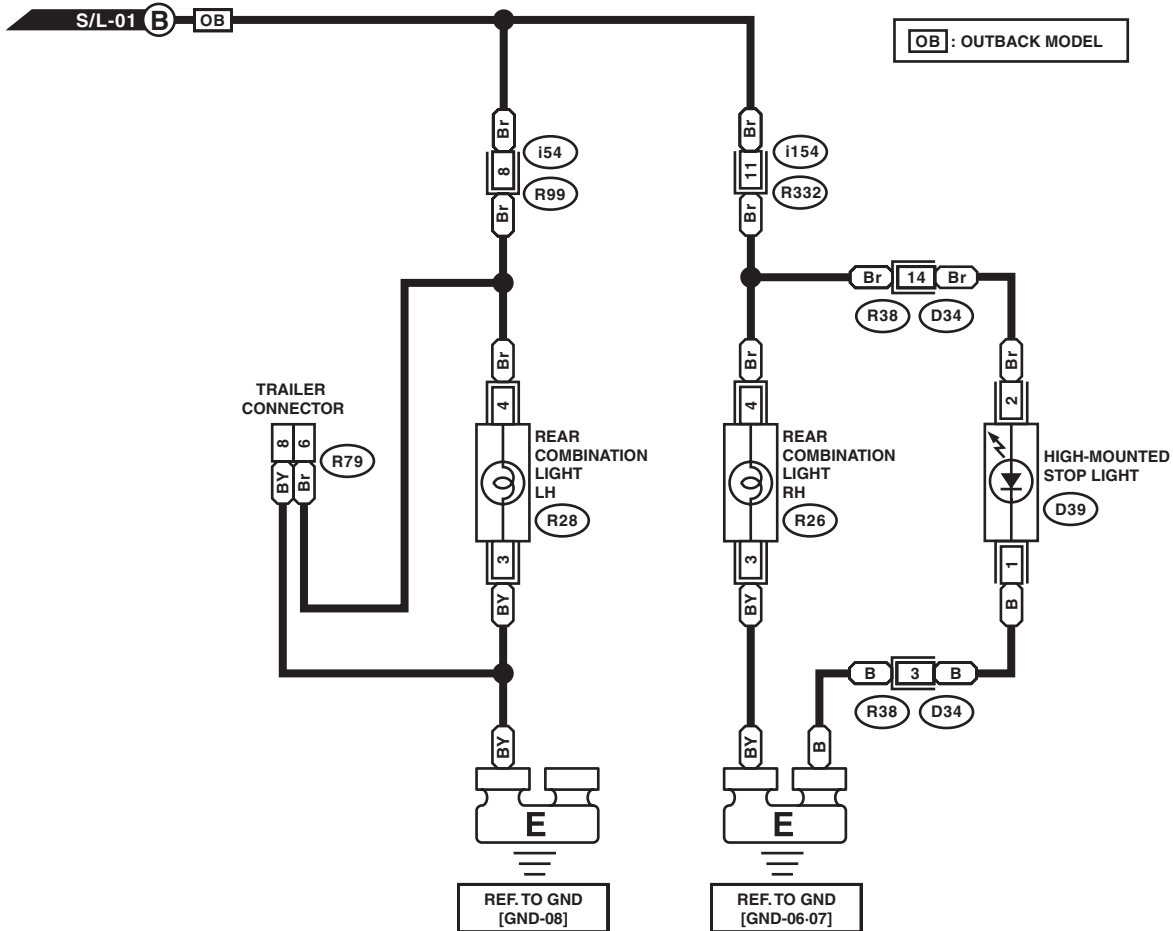

B310 (BLACK)

D: B137

B514 (BLUE)

A: B280

C: B136

B36

WI-36354

Stop Light System

WIRING SYSTEM

S/L-02

S/L-02

SD : SEDAN MODEL

WI-29426

Stop Light System

WIRING SYSTEM

S/L-03

S/L-03

WI-36355

Stop Light System

2. WITH EyeSight

S/L(E/S)-01

S/L(E/S)-01

B513 (BLUE)

B65 (BLACK)

B: B55 (GREEN)

D: B137

A: B280

B514 (BLUE)

C: B136

WI-36356

Stop Light System

WIRING SYSTEM