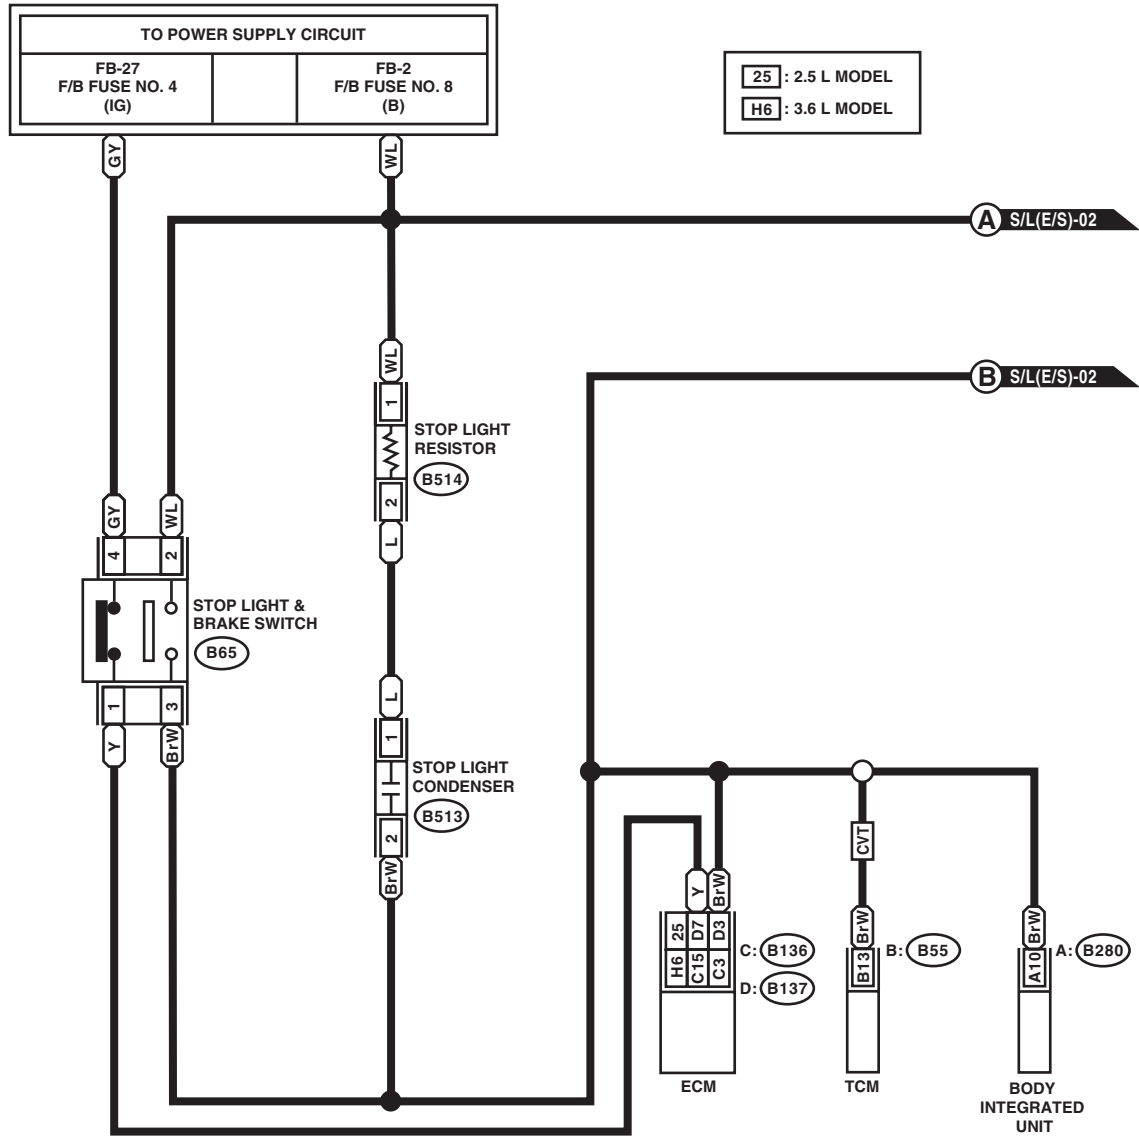

S/L-03

WI-36355

Stop Light System

2. WITH EyeSight

S/L(E/S)-01

S/L(E/S)-01

B513 (BLUE)

B65 (BLACK)

B: B55 (GREEN)

D: B137

A: B280

B514 (BLUE)

C: B136

WI-36356

Stop Light System

WIRING SYSTEM

S/L(E/S)-02

S/L(E/S)-02

WI-36357

Stop Light System

WIRING SYSTEM

S/L(E/S)-03

S/L(E/S)-03

WI-36358