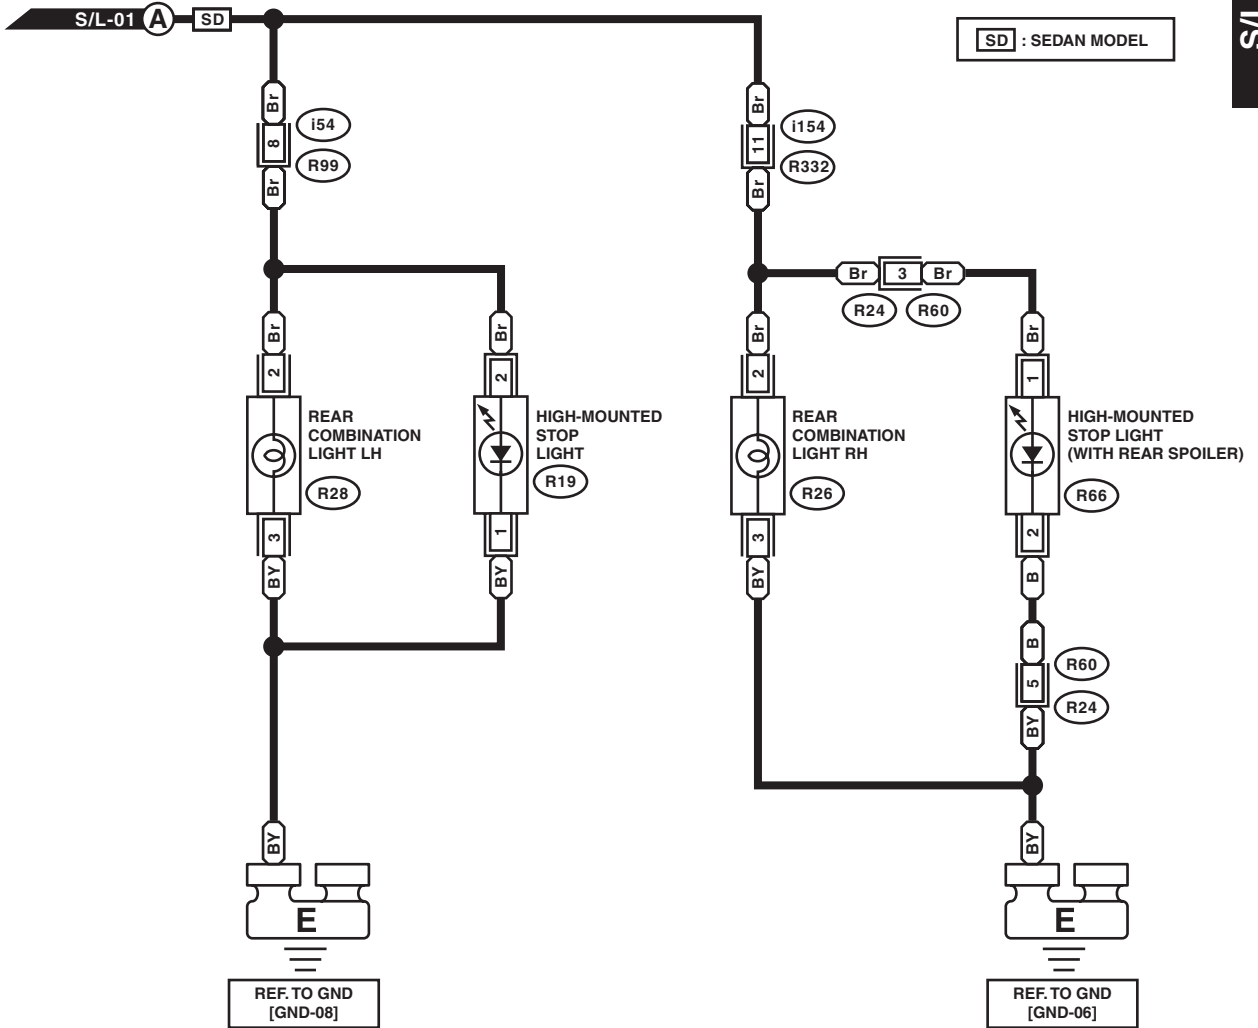

Stop Light System

WIRING SYSTEM

51. Stop Light System

A: WIRING DIAGRAM

1. WITHOUT EyeSight

B513 (BLUE)

B65 (BLACK)

B: B55 (GREEN)

B310 (BLACK)

D: B137

B514 (BLUE)

A: B280

C: B136

B36

WI-36354

Stop Light System

WIRING SYSTEM

S/L-02

S/L-02

SD : SEDAN MODEL

WI-29426

Stop Light System

WIRING SYSTEM

S/L-03

S/L-03

WI-36355

Stop Light System

2. WITH EyeSight

S/L(E/S)-01

S/L(E/S)-01

B513 (BLUE)

B65 (BLACK)