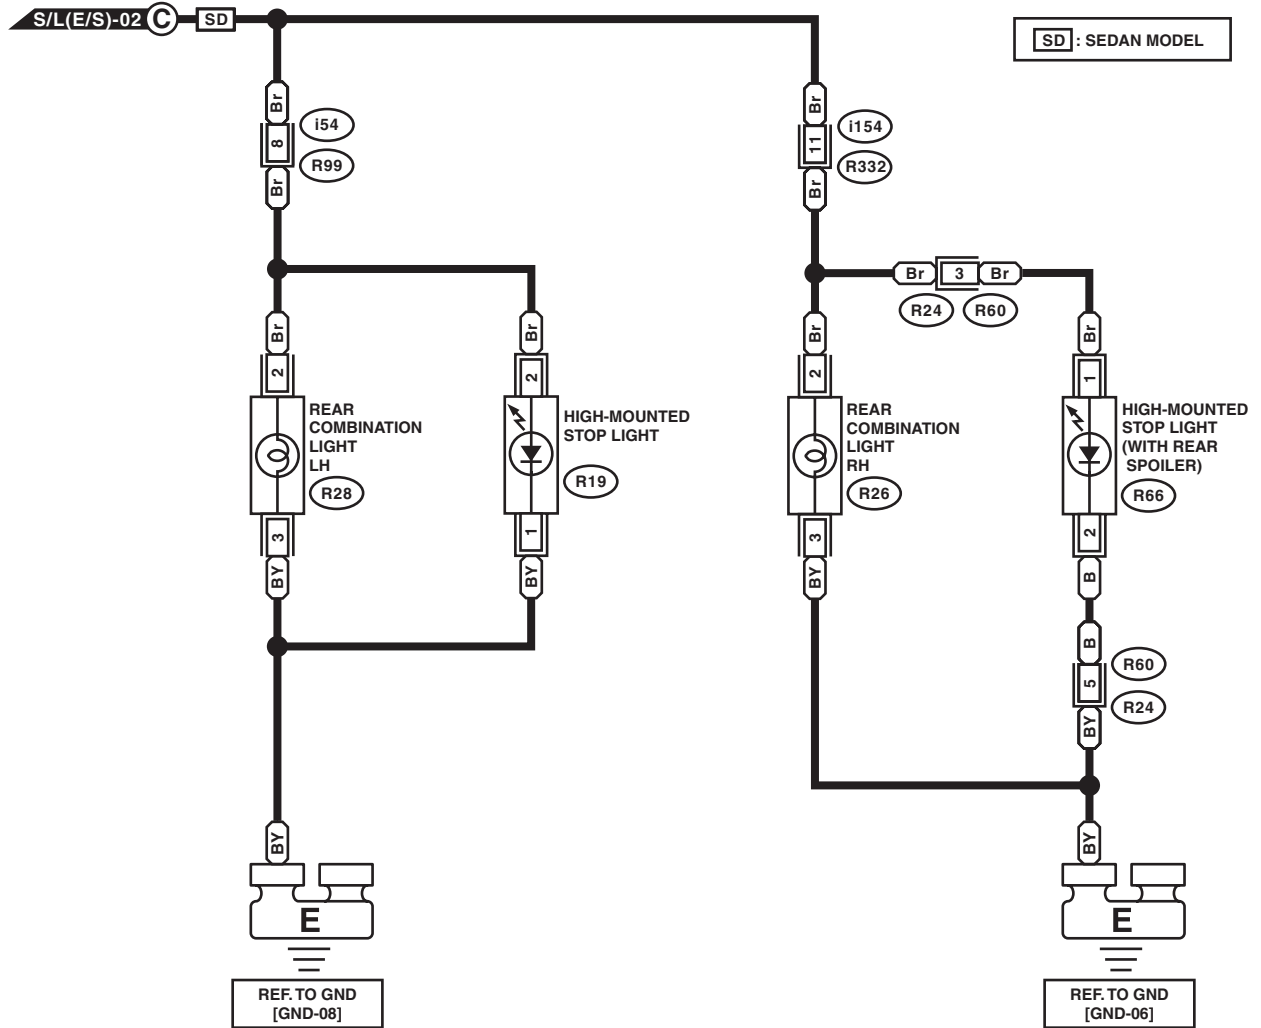

S/L-03

WI-36355

Stop Light System

2. WITH EyeSight

S/L(E/S)-01

S/L(E/S)-01

B513 (BLUE)

B65 (BLACK)

B: B55 (GREEN)

D: B137

A: B280

B514 (BLUE)

C: B136

WI-36356

Stop Light System

WIRING SYSTEM

S/L(E/S)-02

S/L(E/S)-02

WI-36357

Stop Light System

WIRING SYSTEM

S/L(E/S)-03

S/L(E/S)-03

WI-36358

Stop Light System

WIRING SYSTEM

S/L(E/S)-04

S/L(E/S)-04

WI-36359