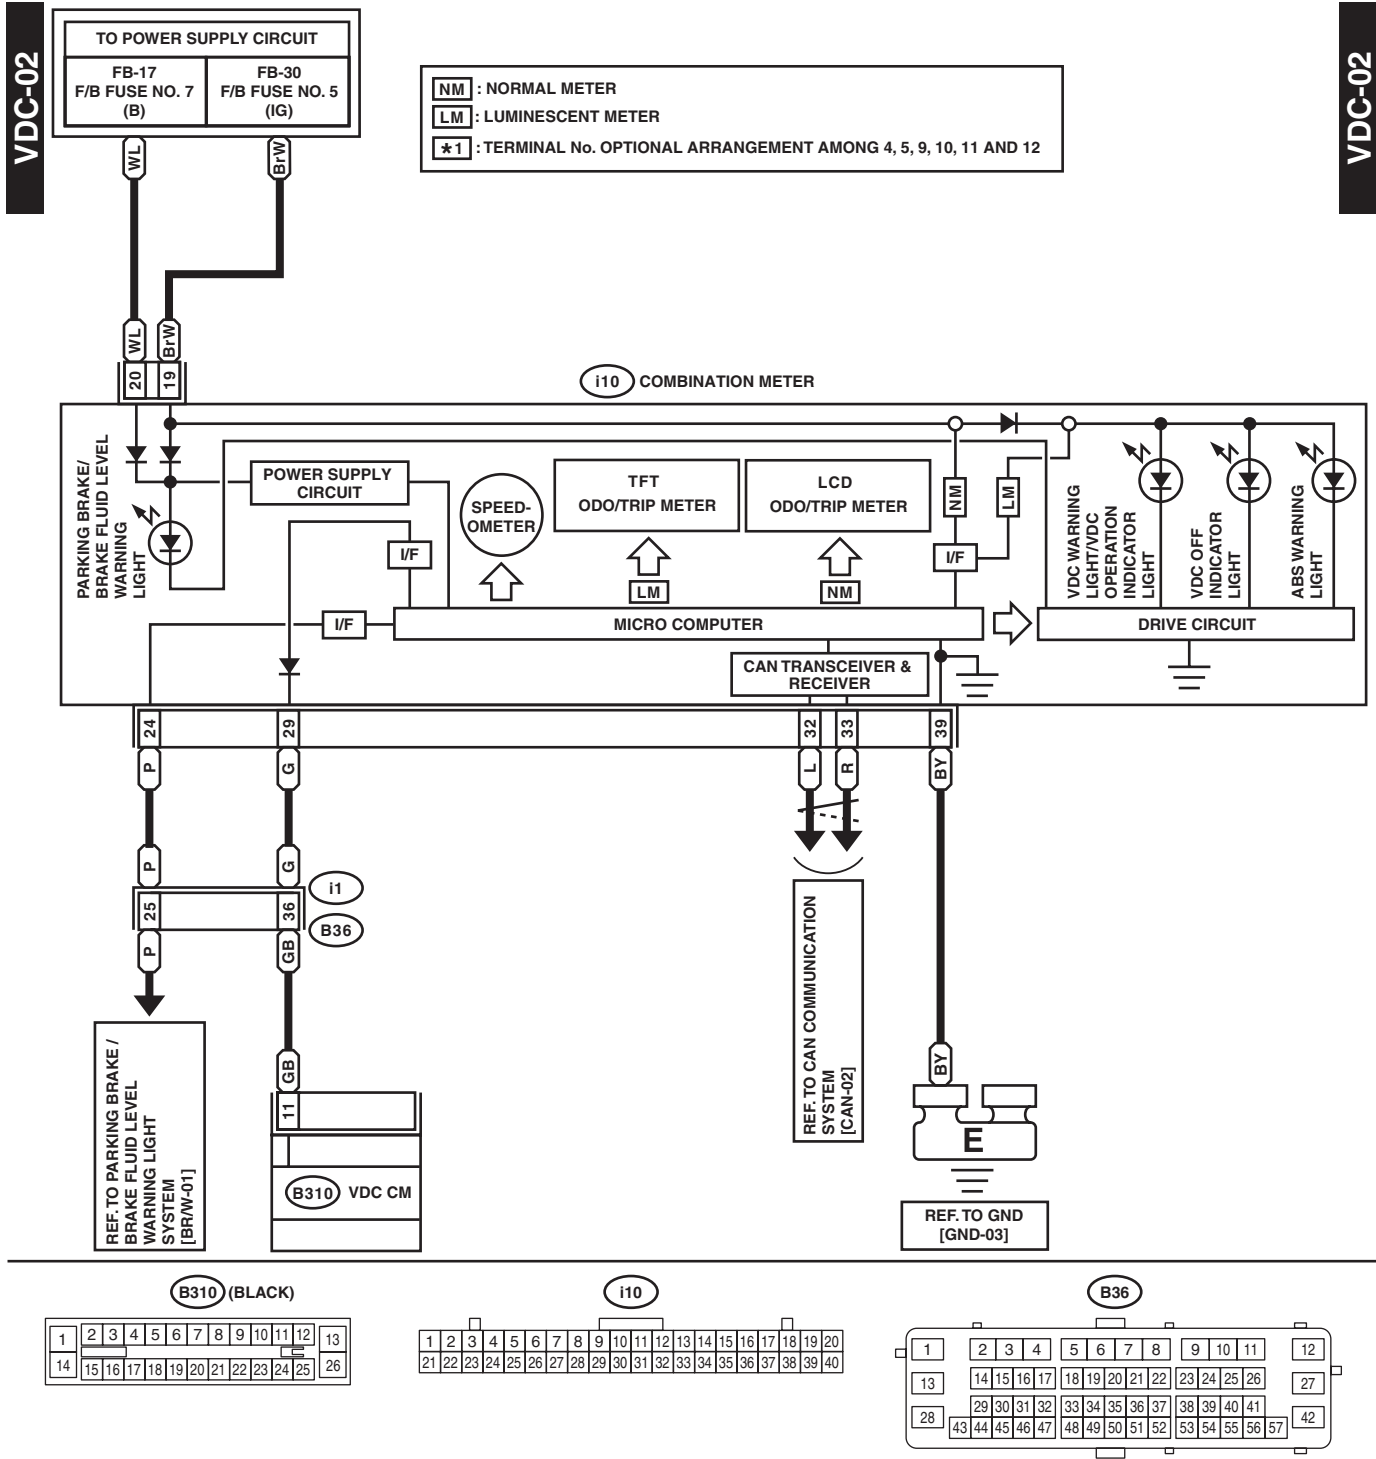

## 55. Vehicle Dynamics Control System

### A: WIRING DIAGRAM

## WIRING SYSTEM

WI-36364