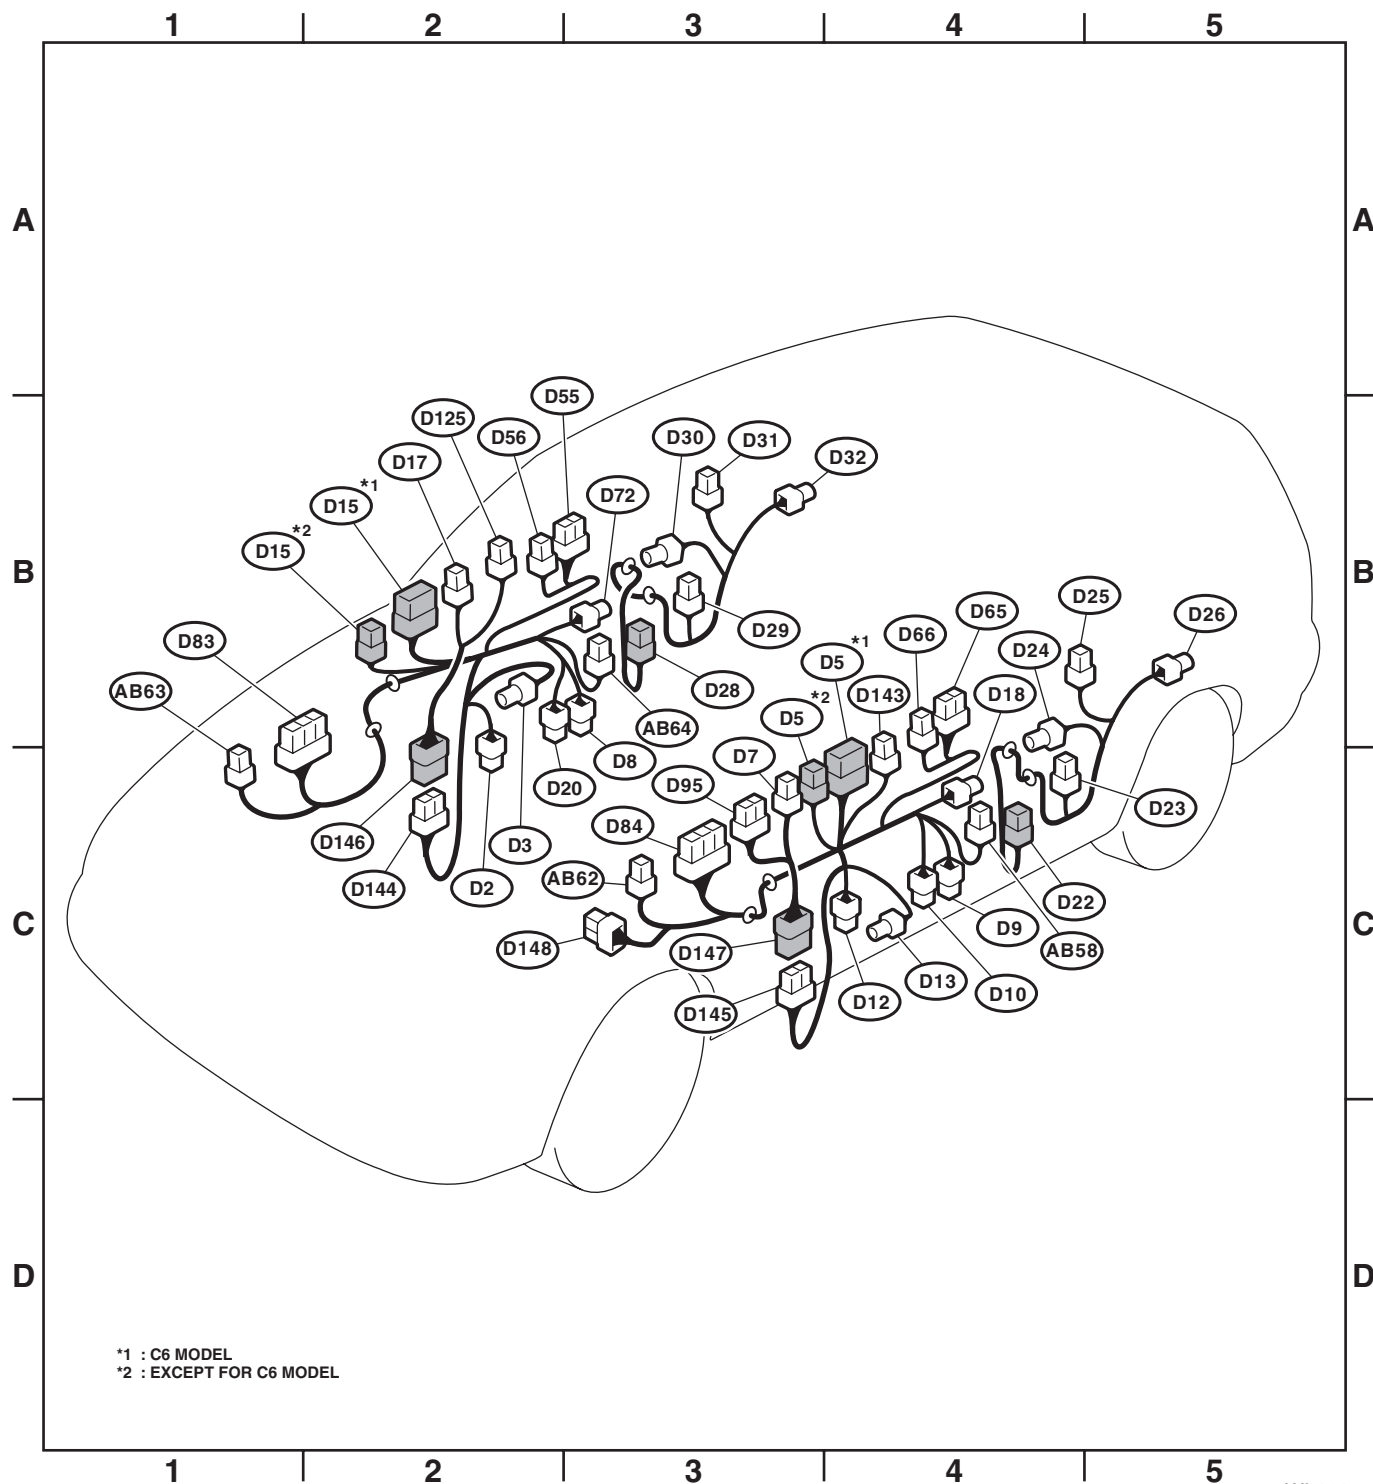

Door Cord

WIRING SYSTEM

Connector				Connecting to	
No.	Pole	Color	Area	No.	Description
AB58	2	Yellow	C-4		Front door impact sensor LH
AB62	2	Yellow	C-3	R123	Rear wiring harness LH
AB63	2	Yellow	C-1	R124	Rear wiring harness RH
AB64	2	Yellow	B-3		Front door impact sensor RH

WI-36375