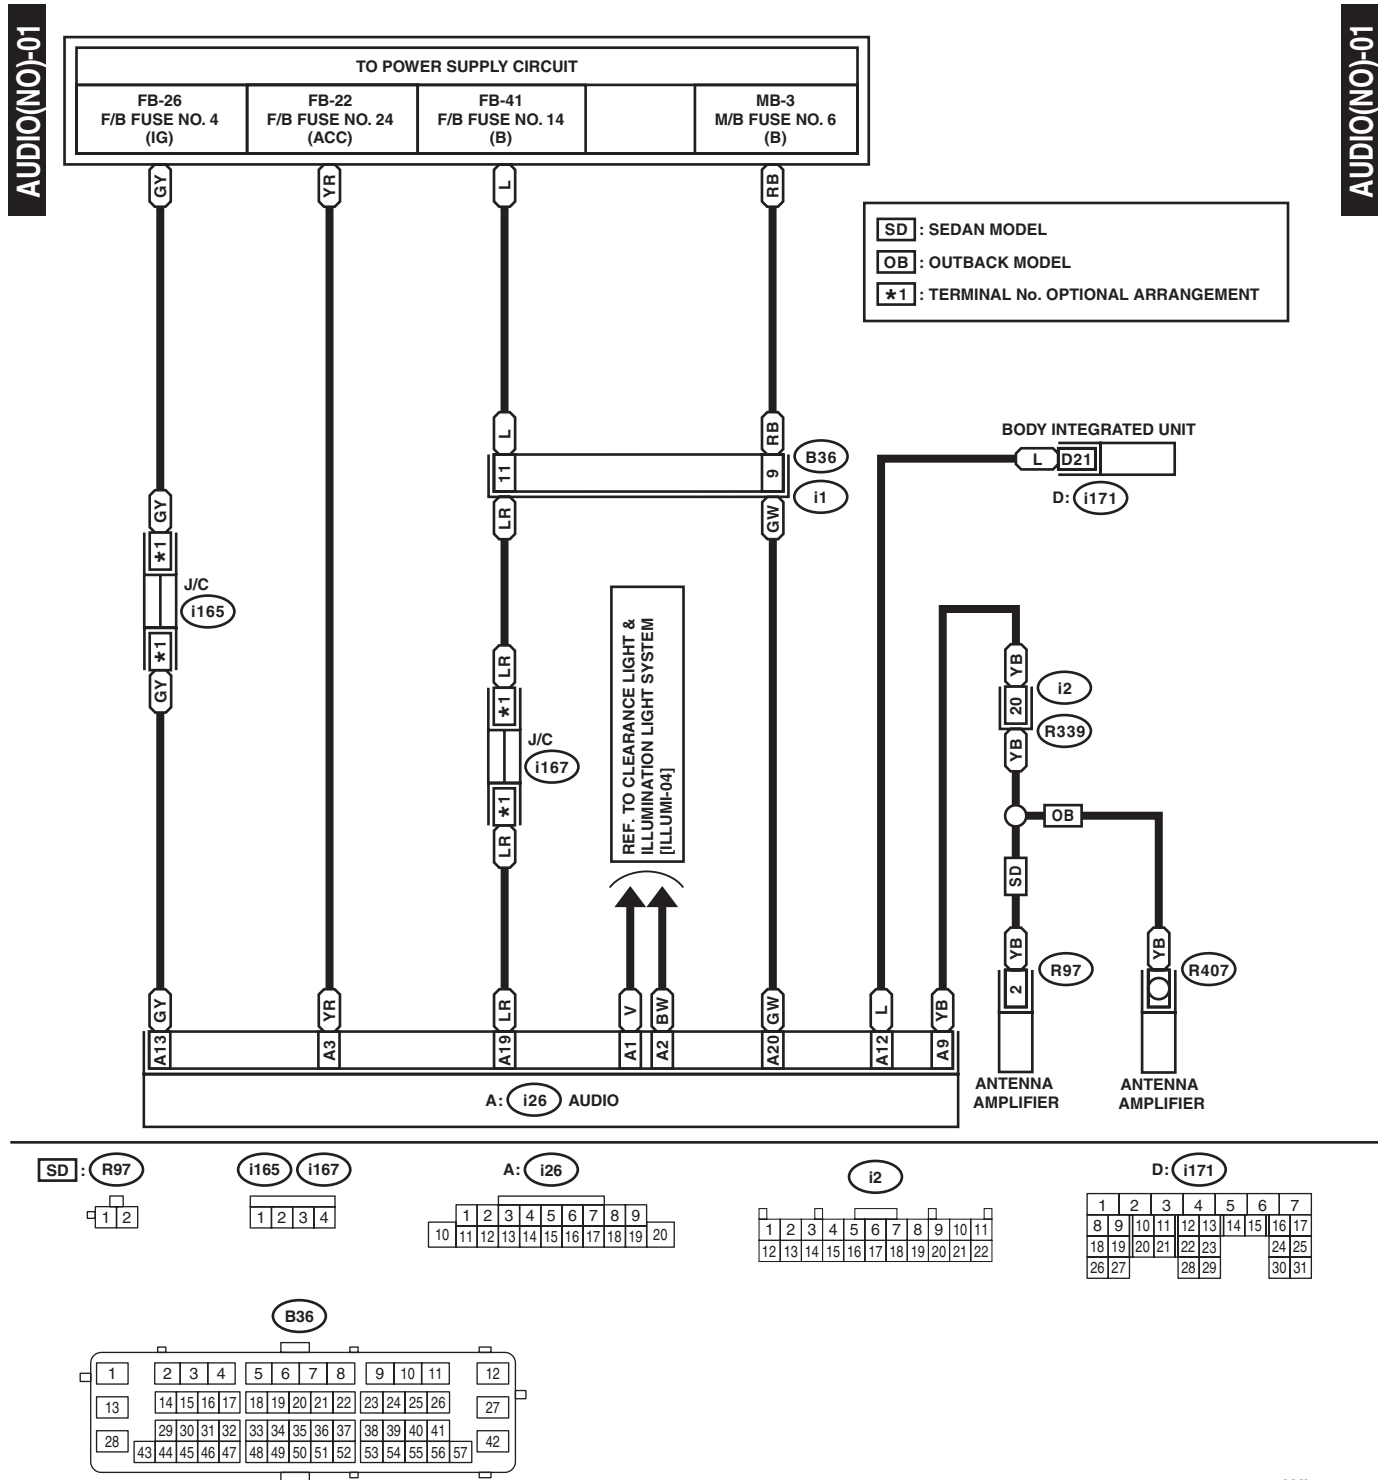

2. NORMAL AUDIO

- Without handsfree microphone

WI-36161