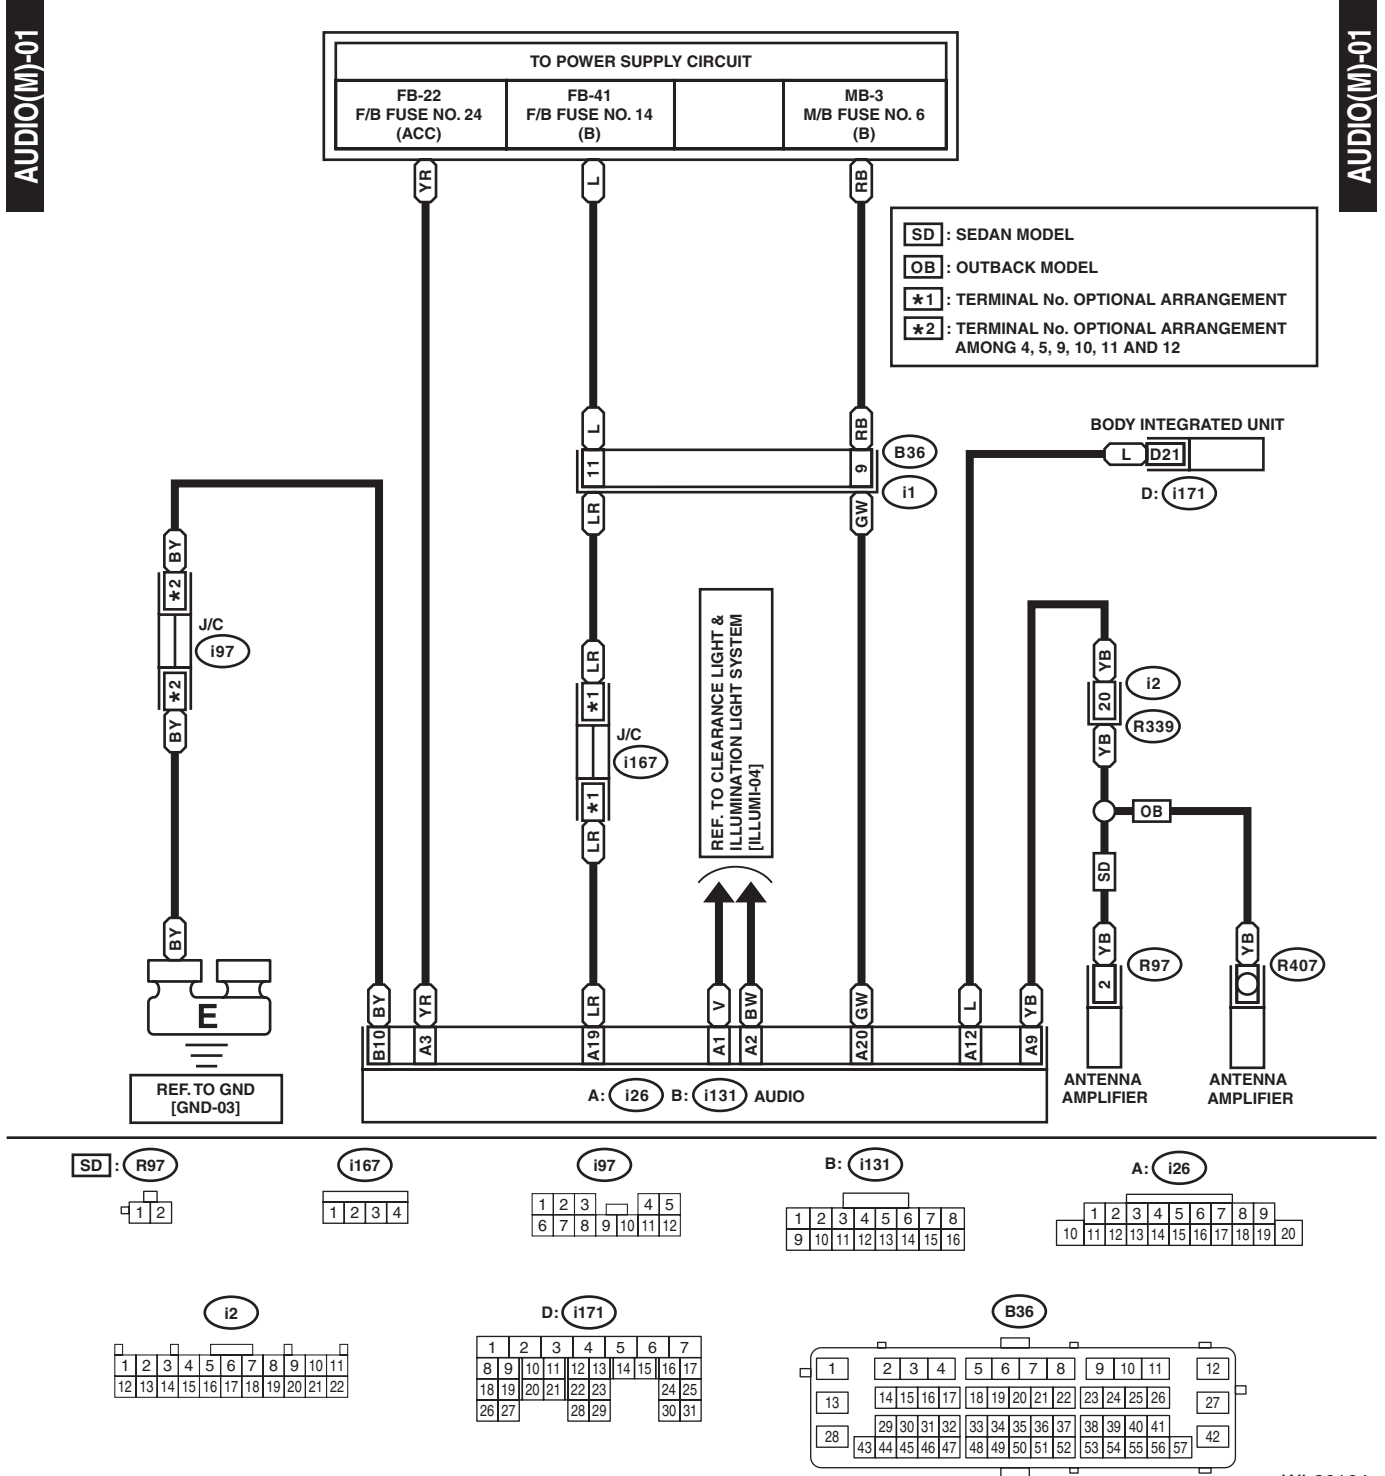

WIRING SYSTEM

AUDIO(NO)-03

AUDIO(NO)-03

WI-36163

Audio System

WIRING SYSTEM

- With handsfree microphone

WI-36164

Audio System

WIRING SYSTEM

AUDIO(M)-02

AUDIO(M)-02

- *1 : TERMINAL No. OPTIONAL ARRANGEMENT AMONG 1, 2 AND 3
- *2 : TERMINAL No. OPTIONAL ARRANGEMENT AMONG 4, 5 AND 12
- *3 : TERMINAL No. OPTIONAL ARRANGEMENT AMONG 6, 7 AND 8
- *4 : TERMINAL No. OPTIONAL ARRANGEMENT AMONG 9, 10 AND 11