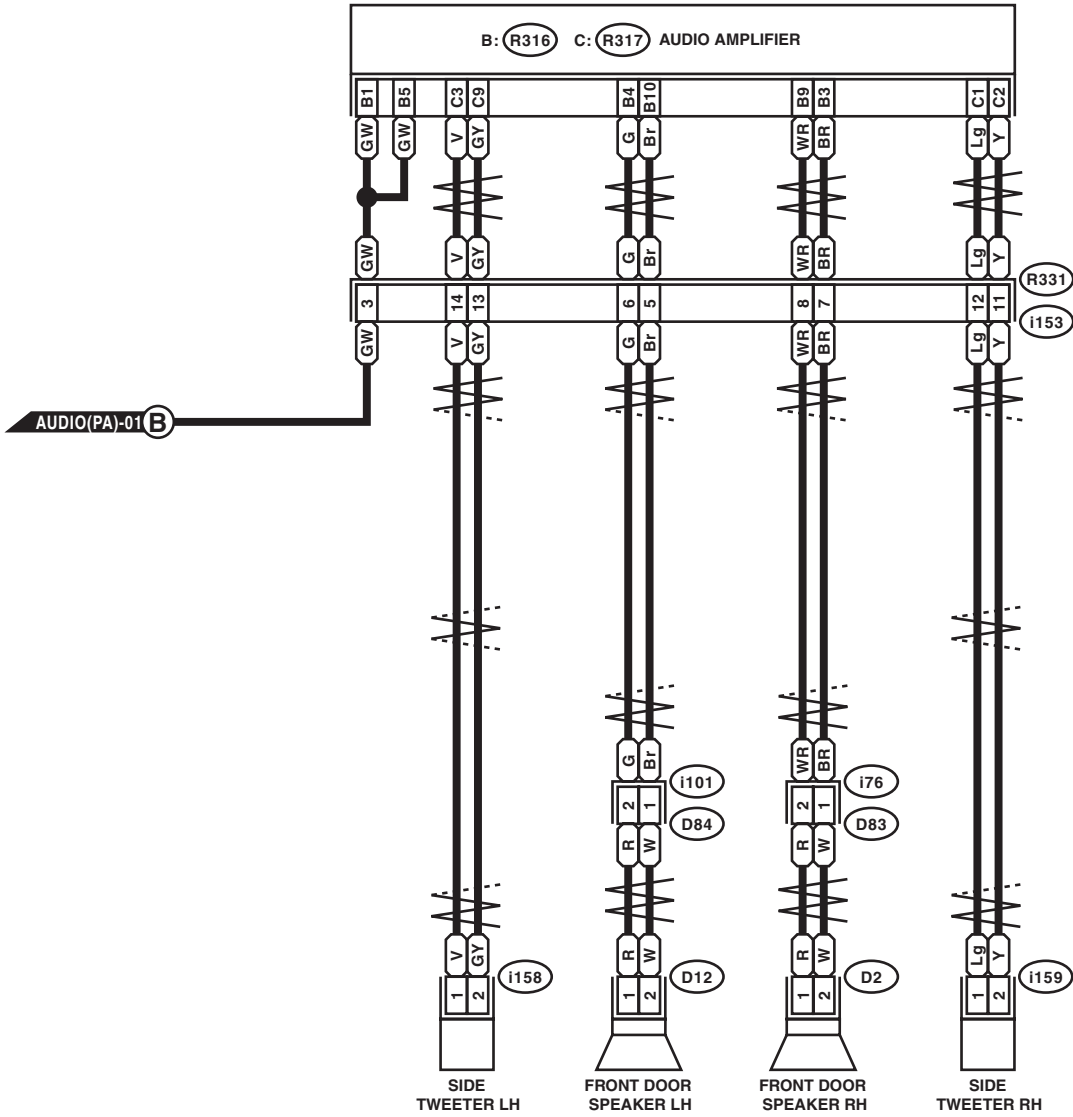

Audio System

WIRING SYSTEM

AUDIO(PA)-04

AUDIO(PA)-04

WI-36170