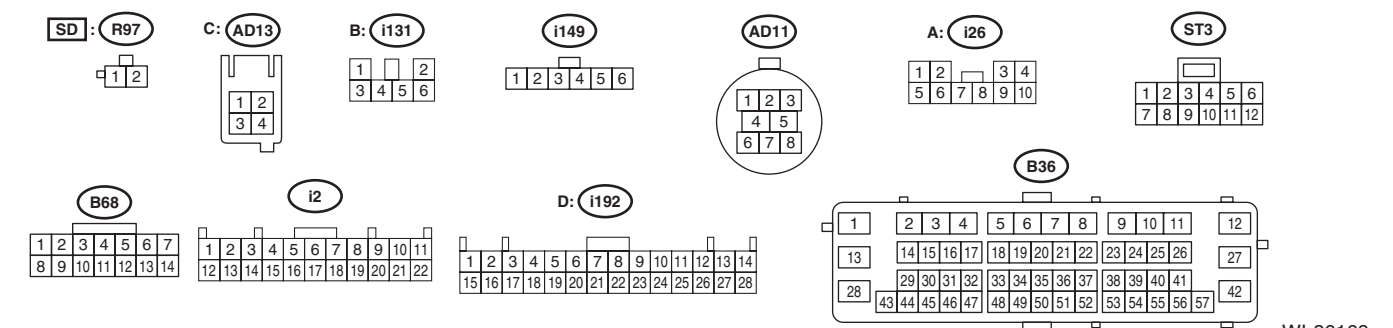

Audio System

WIRING SYSTEM

WI-36168