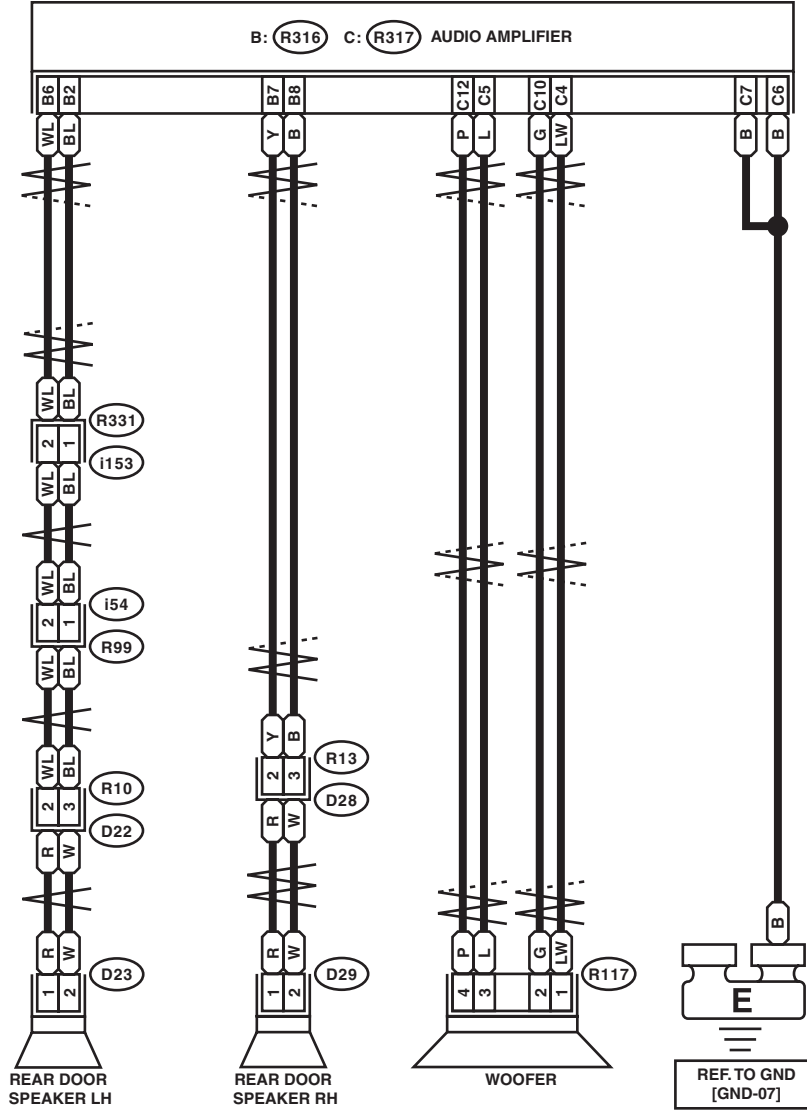

Audio System

WIRING SYSTEM

AUDIO(PA)-05

AUDIO(PA)-05

WI-36171