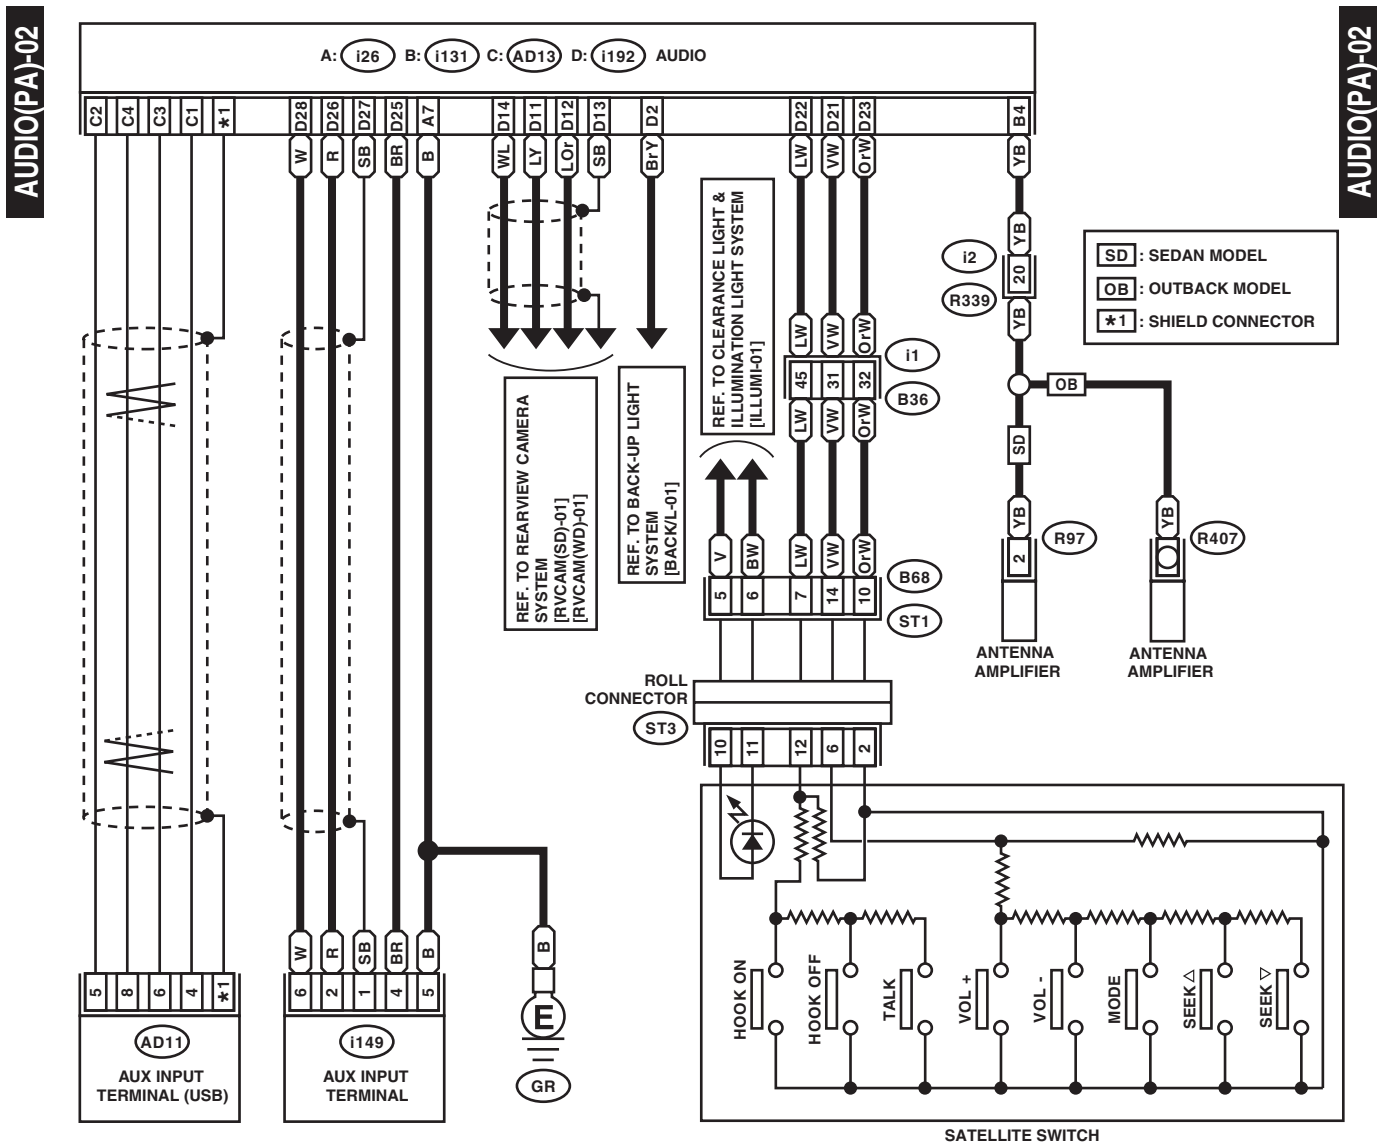

Audio System

WIRING SYSTEM

AUDIO(M)-02

AUDIO(M)-02

- *1 : TERMINAL No. OPTIONAL ARRANGEMENT AMONG 1, 2 AND 3
- *2 : TERMINAL No. OPTIONAL ARRANGEMENT AMONG 4, 5 AND 12
- *3 : TERMINAL No. OPTIONAL ARRANGEMENT AMONG 6, 7 AND 8
- *4 : TERMINAL No. OPTIONAL ARRANGEMENT AMONG 9, 10 AND 11

B310 (BLACK)

D: i192

D: i171

B36

Audio System

WIRING SYSTEM

WI-36168

Audio System

WIRING SYSTEM

AUDIO(PA)-03

AUDIO(PA)-03

- AUDIO(PA)-01 (A)**
- [OE] : WITHOUT EyeSight
 - [ES] : WITH EyeSight
 - [RV] : WITH REARVIEW CAMERA
 - [SD] : SEDAN MODEL
 - *1 : TERMINAL No. OPTIONAL ARRANGEMENT
 - *2 : TERMINAL No. OPTIONAL ARRANGEMENT AMONG 4, 5, 9, 10, 11 AND 12
 - *3: [OE] : OVERHEAD CONSOLE (HANDSFREE MICROPHONE)
 - [ES] : STEREO CAMERA COVER (MICROPHONE)
 - *4: [OE] : R353
 - [ES] : R405