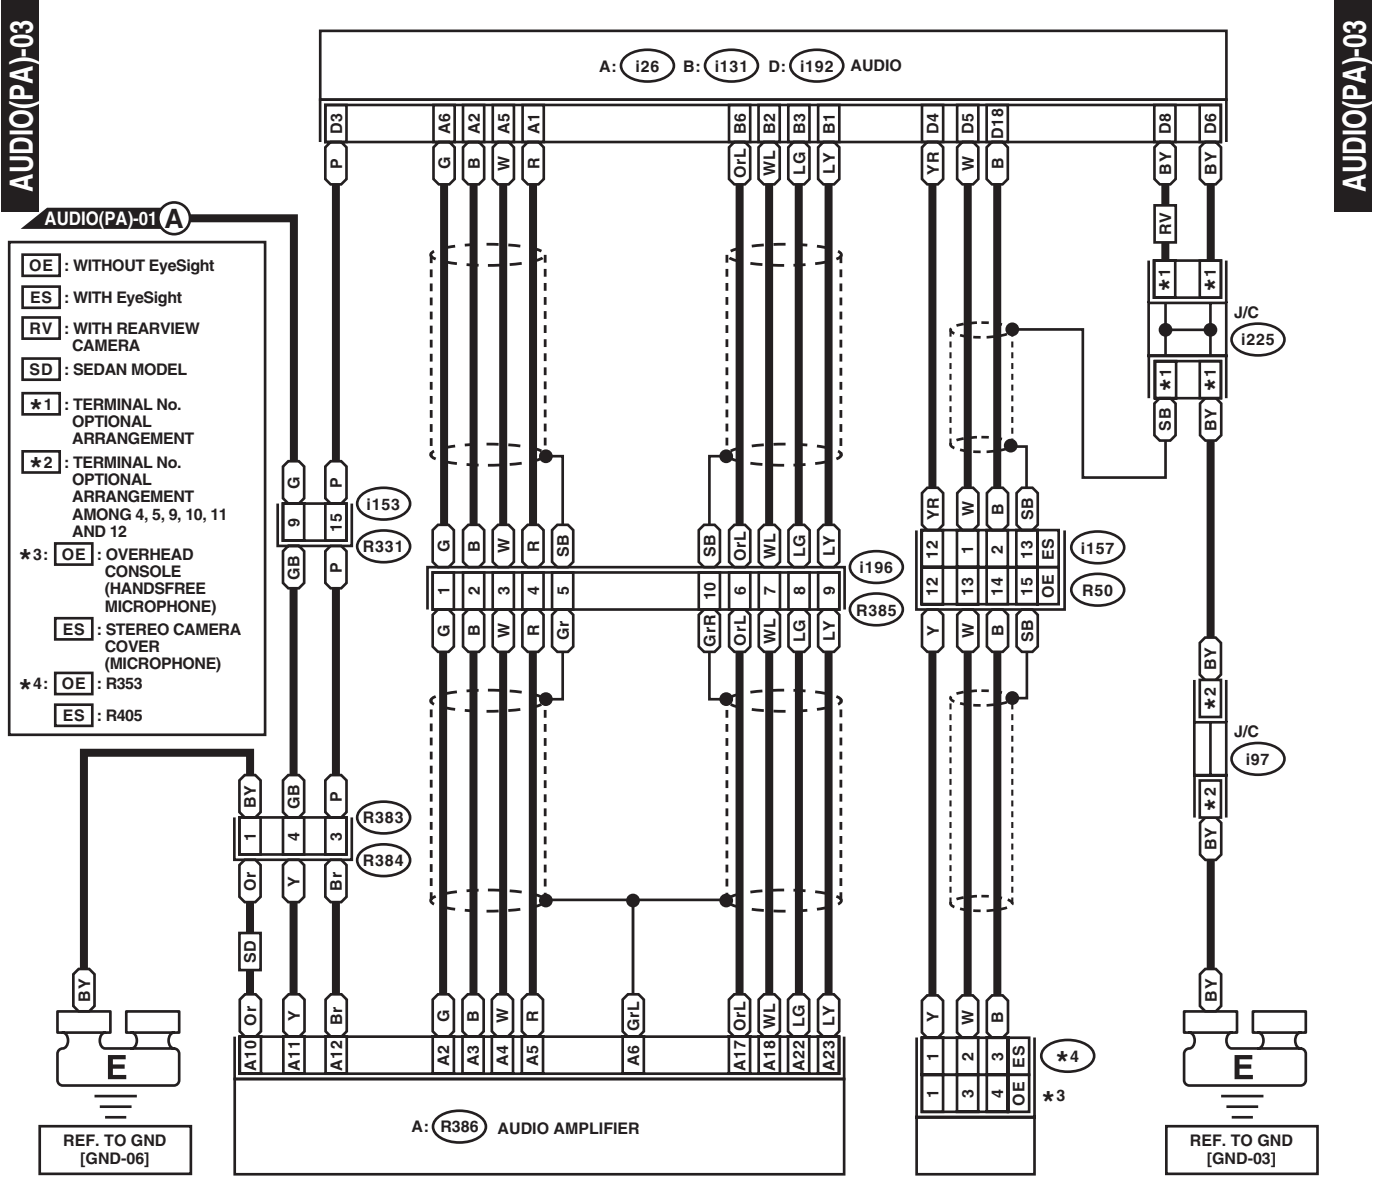

B310 (BLACK)

D: i192

D: i171

B36

Audio System

WIRING SYSTEM

WI-36168

Audio System

WIRING SYSTEM

AUDIO(PA)-03

AUDIO(PA)-03

- AUDIO(PA)-01 (A)**
- [OE] : WITHOUT EyeSight
 - [ES] : WITH EyeSight
 - [RV] : WITH REARVIEW CAMERA
 - [SD] : SEDAN MODEL
 - *1 : TERMINAL No. OPTIONAL ARRANGEMENT
 - *2 : TERMINAL No. OPTIONAL ARRANGEMENT AMONG 4, 5, 9, 10, 11 AND 12
 - *3: [OE] : OVERHEAD CONSOLE (HANDSFREE MICROPHONE)
 - [ES] : STEREO CAMERA COVER (MICROPHONE)
 - *4: [OE] : R353
 - [ES] : R405