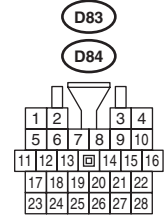

Audio System

WIRING SYSTEM

AUDIO(PA)-04

AUDIO(PA)-04

WI-36170