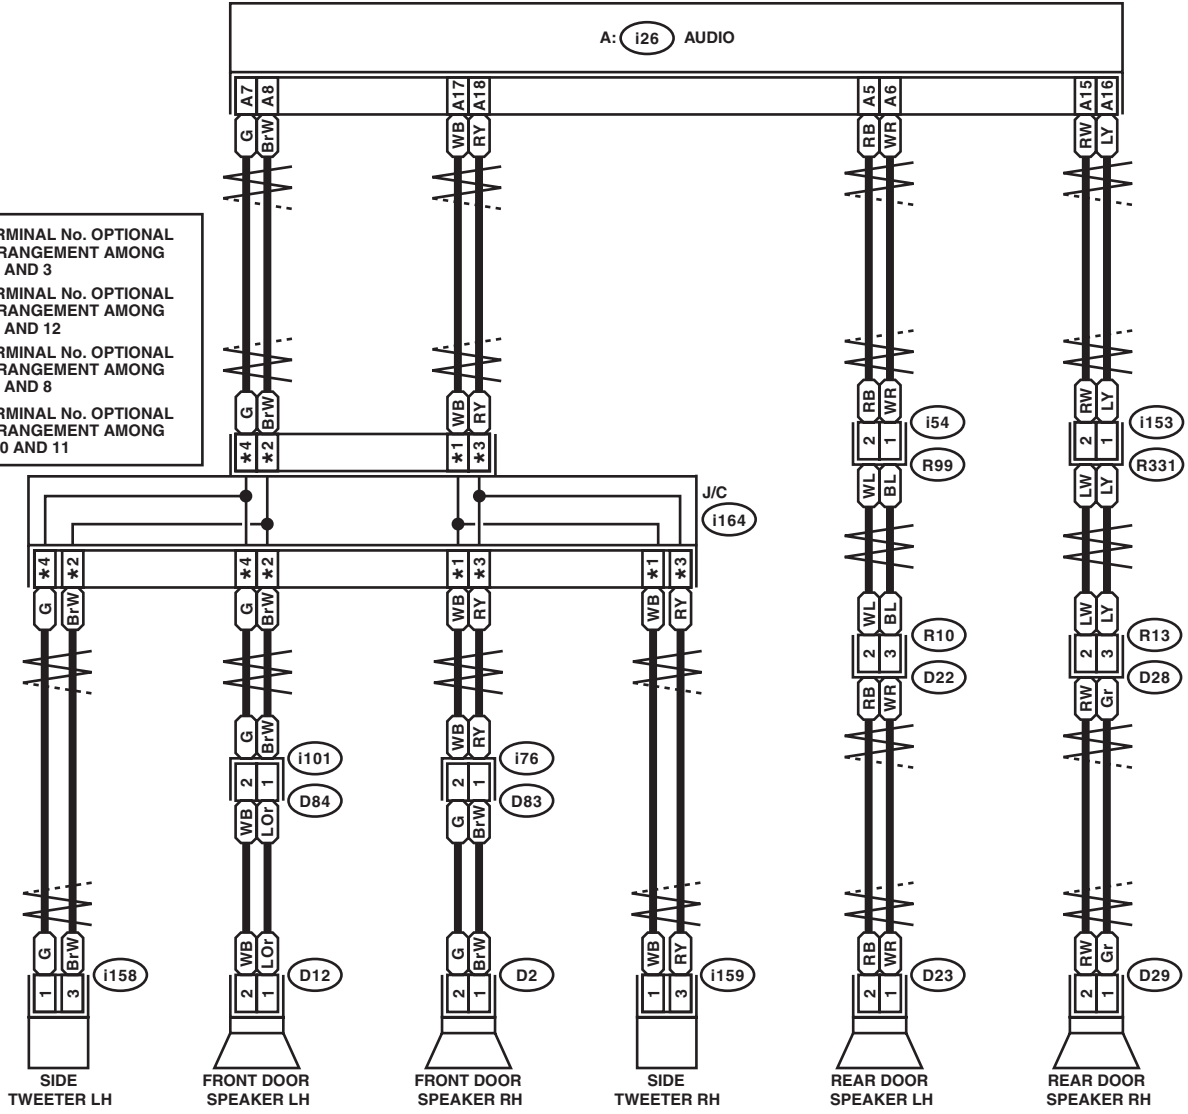

WIRING SYSTEM

AUDIO(NO)-03

AUDIO(NO)-03

WI-36163

Audio System

WIRING SYSTEM

- With handsfree microphone

WI-36164

Audio System

WIRING SYSTEM

AUDIO(M)-02

AUDIO(M)-02

- *1 : TERMINAL No. OPTIONAL ARRANGEMENT AMONG 1, 2 AND 3
- *2 : TERMINAL No. OPTIONAL ARRANGEMENT AMONG 4, 5 AND 12
- *3 : TERMINAL No. OPTIONAL ARRANGEMENT AMONG 6, 7 AND 8
- *4 : TERMINAL No. OPTIONAL ARRANGEMENT AMONG 9, 10 AND 11