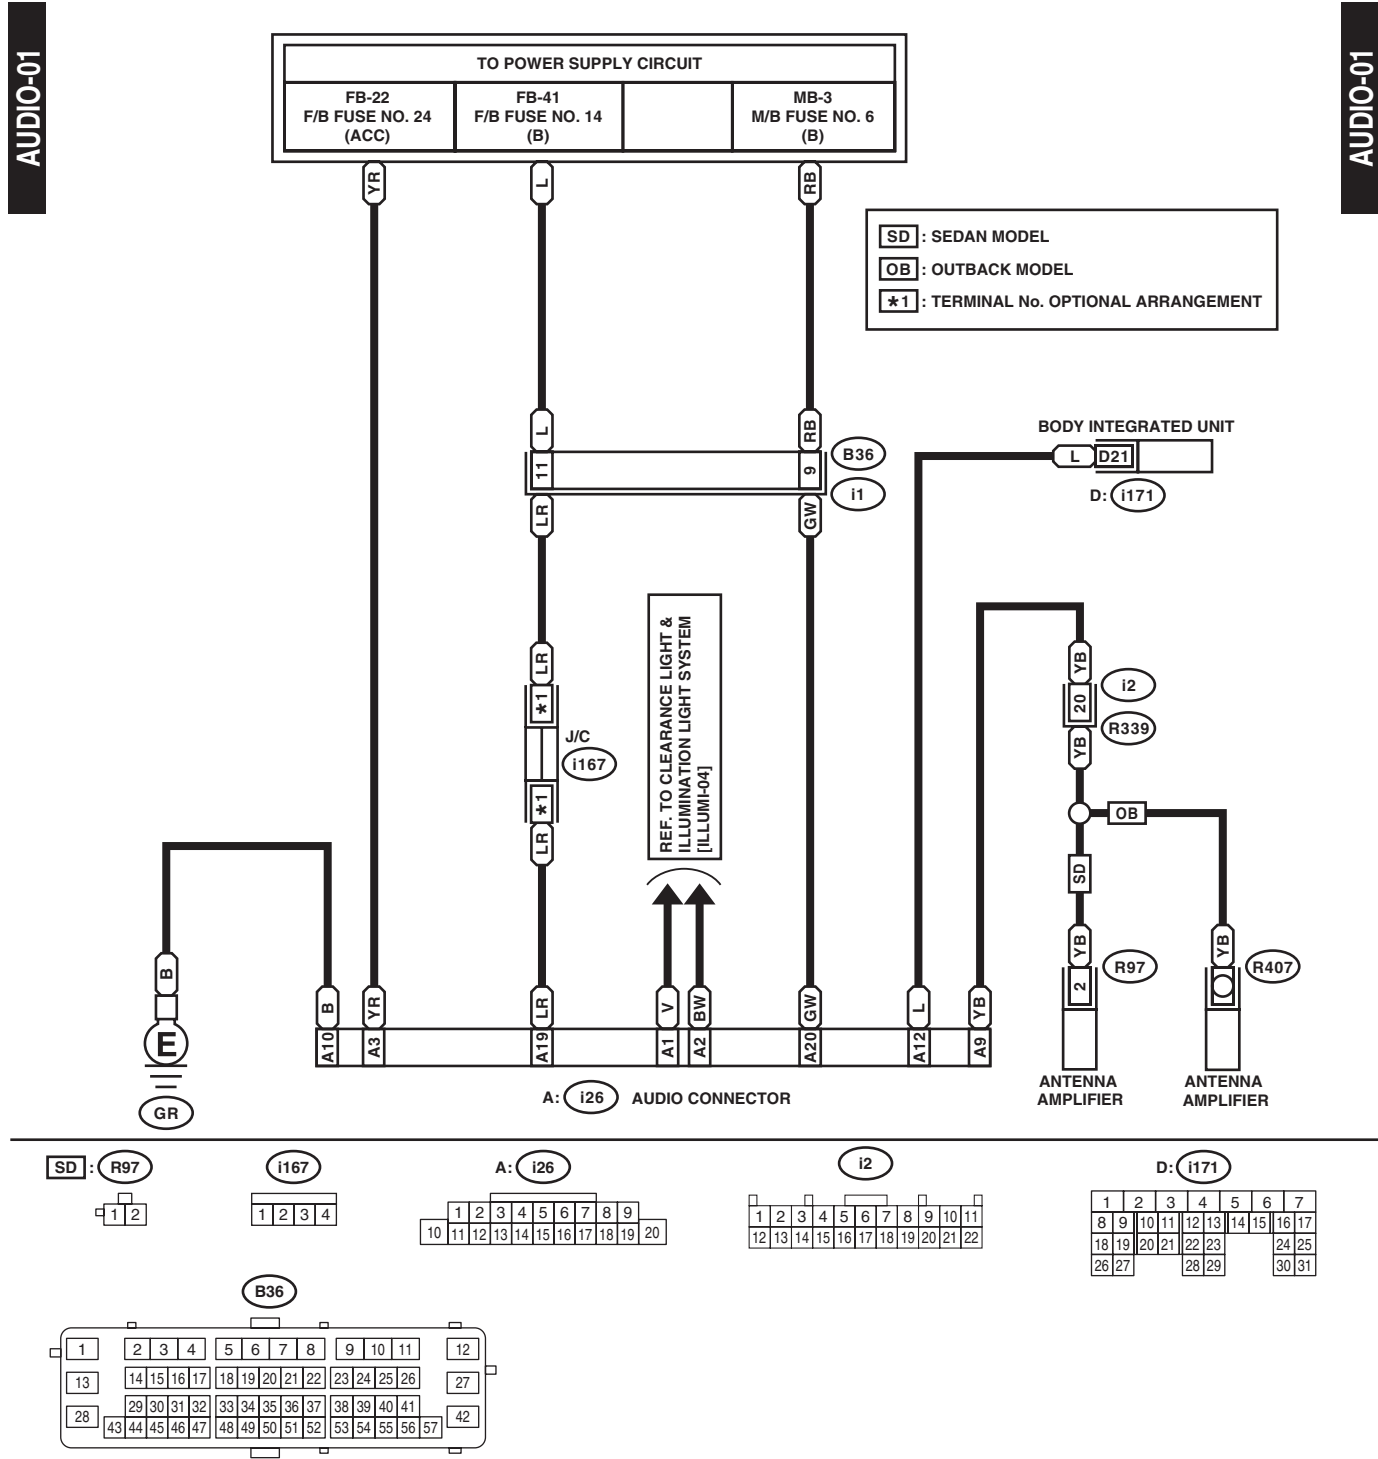

8. Audio System

A: WIRING DIAGRAM

1. WITHOUT AUDIO

Audio System

WIRING SYSTEM

AUDIO-02

AUDIO-02

A: i26 AUDIO CONNECTOR

- *1 : TERMINAL No. OPTIONAL ARRANGEMENT AMONG 1, 2 AND 3
- *2 : TERMINAL No. OPTIONAL ARRANGEMENT AMONG 4, 5 AND 12
- *3 : TERMINAL No. OPTIONAL ARRANGEMENT AMONG 6, 7 AND 8
- *4 : TERMINAL No. OPTIONAL ARRANGEMENT AMONG 9, 10 AND 11