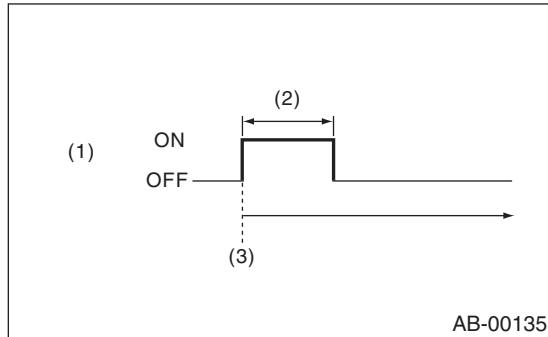

Airbag Warning Light Illumination Pattern

AIRBAG SYSTEM (DIAGNOSTICS)

13. Airbag Warning Light Illumination Pattern

A: INSPECTION

Turn the ignition switch to ON, and confirm that the airbag warning light remains on for approx. 6 seconds then turns off afterwards.