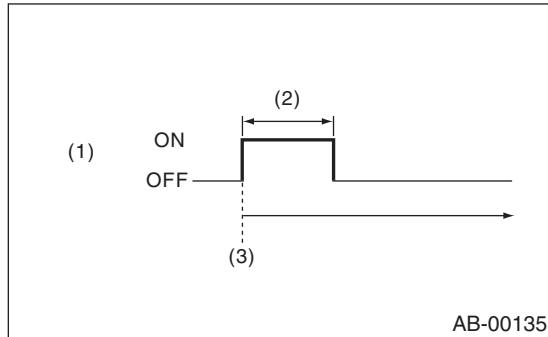

Airbag Warning Light Illumination Pattern

OCCUPANT DETECTION SYSTEM (DIAGNOSTICS)

13. Airbag Warning Light Illumination Pattern

A: INSPECTION

Turn the ignition switch to ON, and confirm that the airbag warning light remains on for approx. 6 seconds and then goes off afterwards.