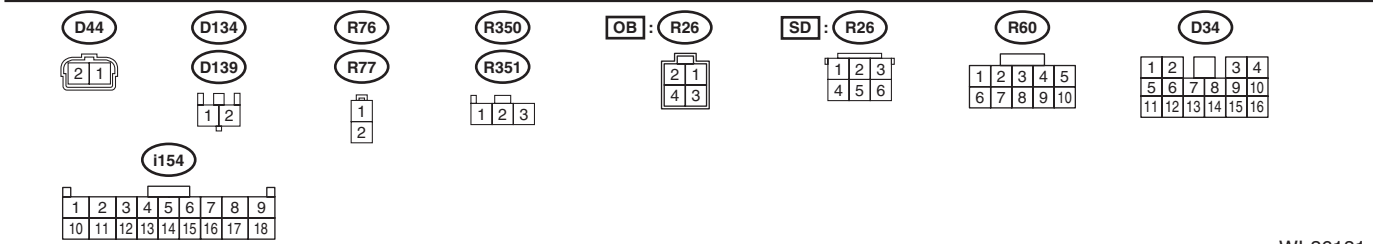

12. Clearance Light and Illumination Light System

A: WIRING DIAGRAM

Clearance Light and Illumination Light System

WIRING SYSTEM

WI-36180

Clearance Light and Illumination Light System

WIRING SYSTEM

WI-36181

Clearance Light and Illumination Light System

WIRING SYSTEM

ILLUMI-05

ILLUMI-05

*1 : TERMINAL No. OPTIONAL ARRANGEMENT

WI-36183

Clearance Light and Illumination Light System

WIRING SYSTEM