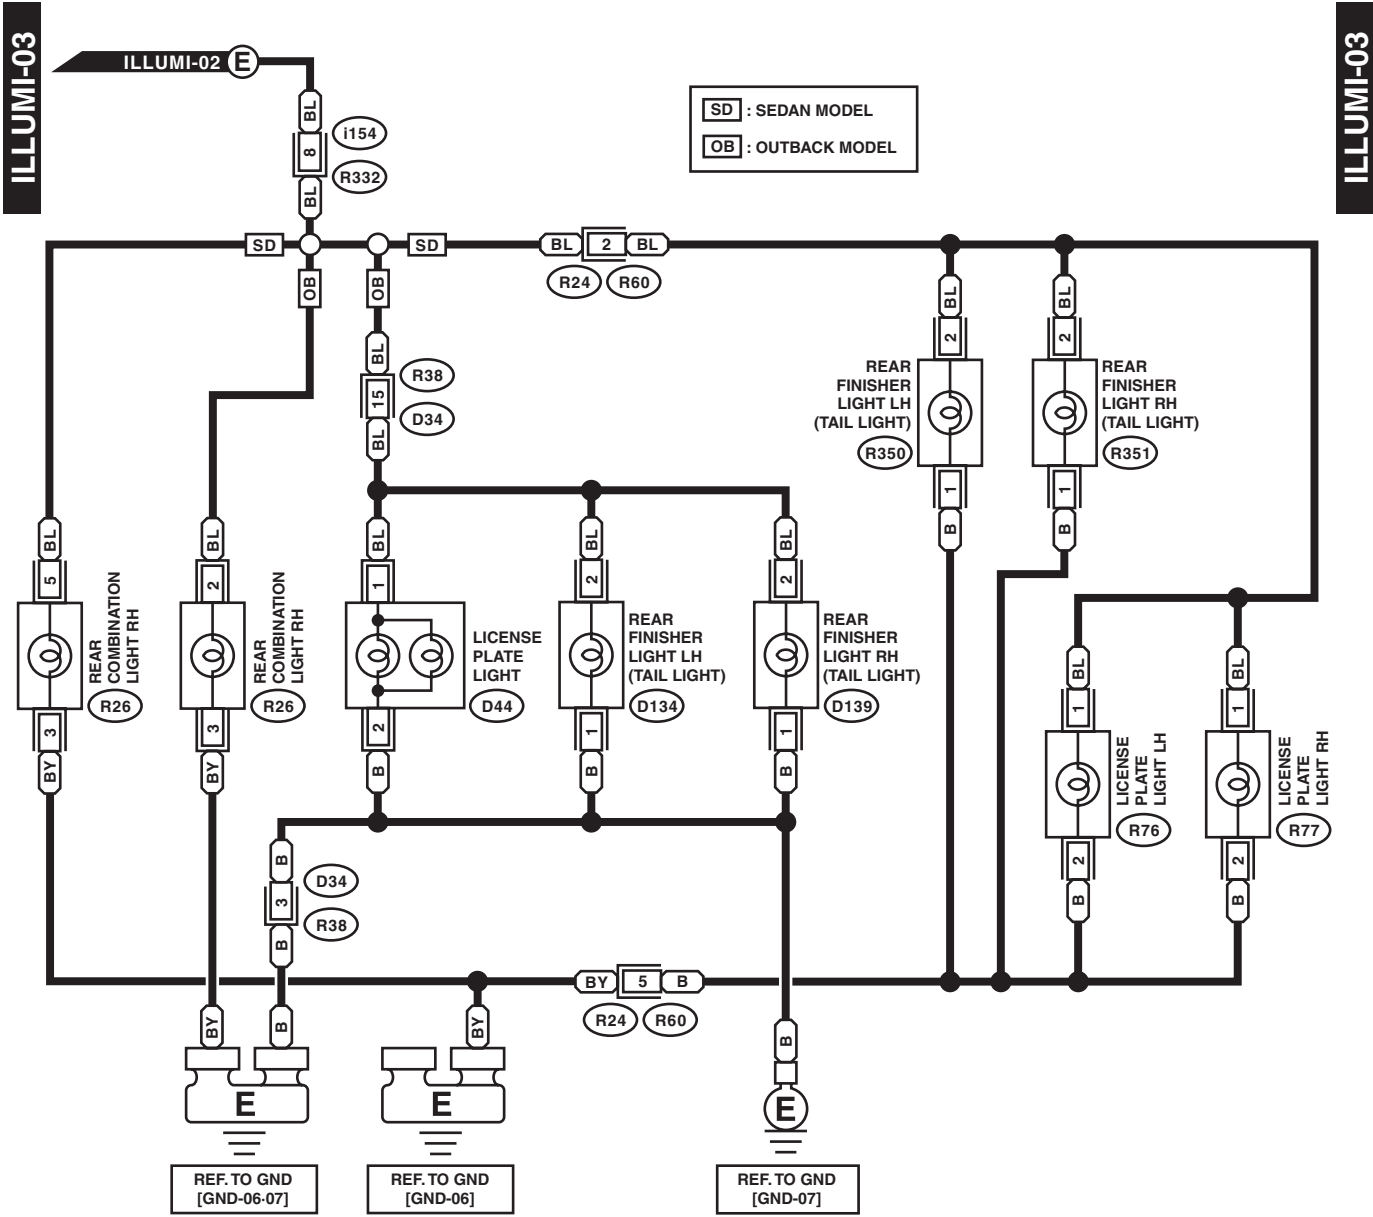

12. Clearance Light and Illumination Light System

A: WIRING DIAGRAM

Clearance Light and Illumination Light System

WIRING SYSTEM

WI-36180

Clearance Light and Illumination Light System

WIRING SYSTEM

WI-36181

Clearance Light and Illumination Light System

WIRING SYSTEM

ILLUMI-05

ILLUMI-05

*1 : TERMINAL No. OPTIONAL ARRANGEMENT

WI-36183

Clearance Light and Illumination Light System

WIRING SYSTEM

i10

1	2	3	4	5	6	7	8	9	10	11	12	13	14	15	16	17	18	19	20
21	22	23	24	25	26	27	28	29	30	31	32	33	34	35	36	37	38	39	40

WI-41886

Clearance Light and Illumination Light System

WIRING SYSTEM

WI-41328