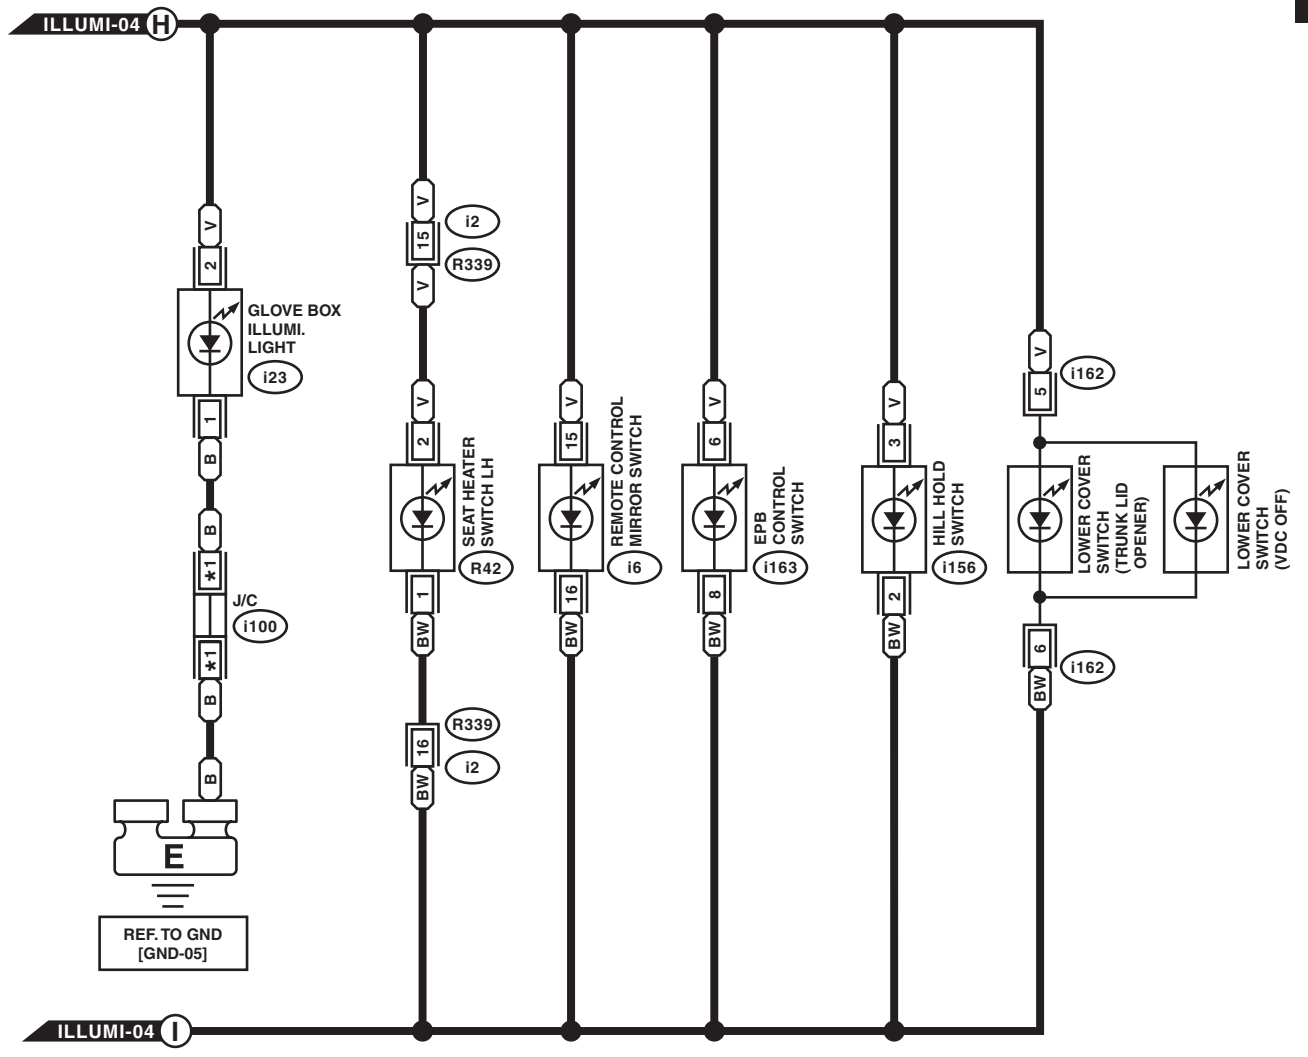

12. Clearance Light and Illumination Light System

A: WIRING DIAGRAM

Clearance Light and Illumination Light System

WIRING SYSTEM

WI-36180

Clearance Light and Illumination Light System

WIRING SYSTEM

WI-36181

Clearance Light and Illumination Light System

WIRING SYSTEM

ILLUMI-05

ILLUMI-05

*1 : TERMINAL No. OPTIONAL ARRANGEMENT

WI-36183

Clearance Light and Illumination Light System

WIRING SYSTEM

i10

1	2	3	4	5	6	7	8	9	10	11	12	13	14	15	16	17	18	19	20
21	22	23	24	25	26	27	28	29	30	31	32	33	34	35	36	37	38	39	40

WI-41886

Clearance Light and Illumination Light System

WIRING SYSTEM

WI-41328