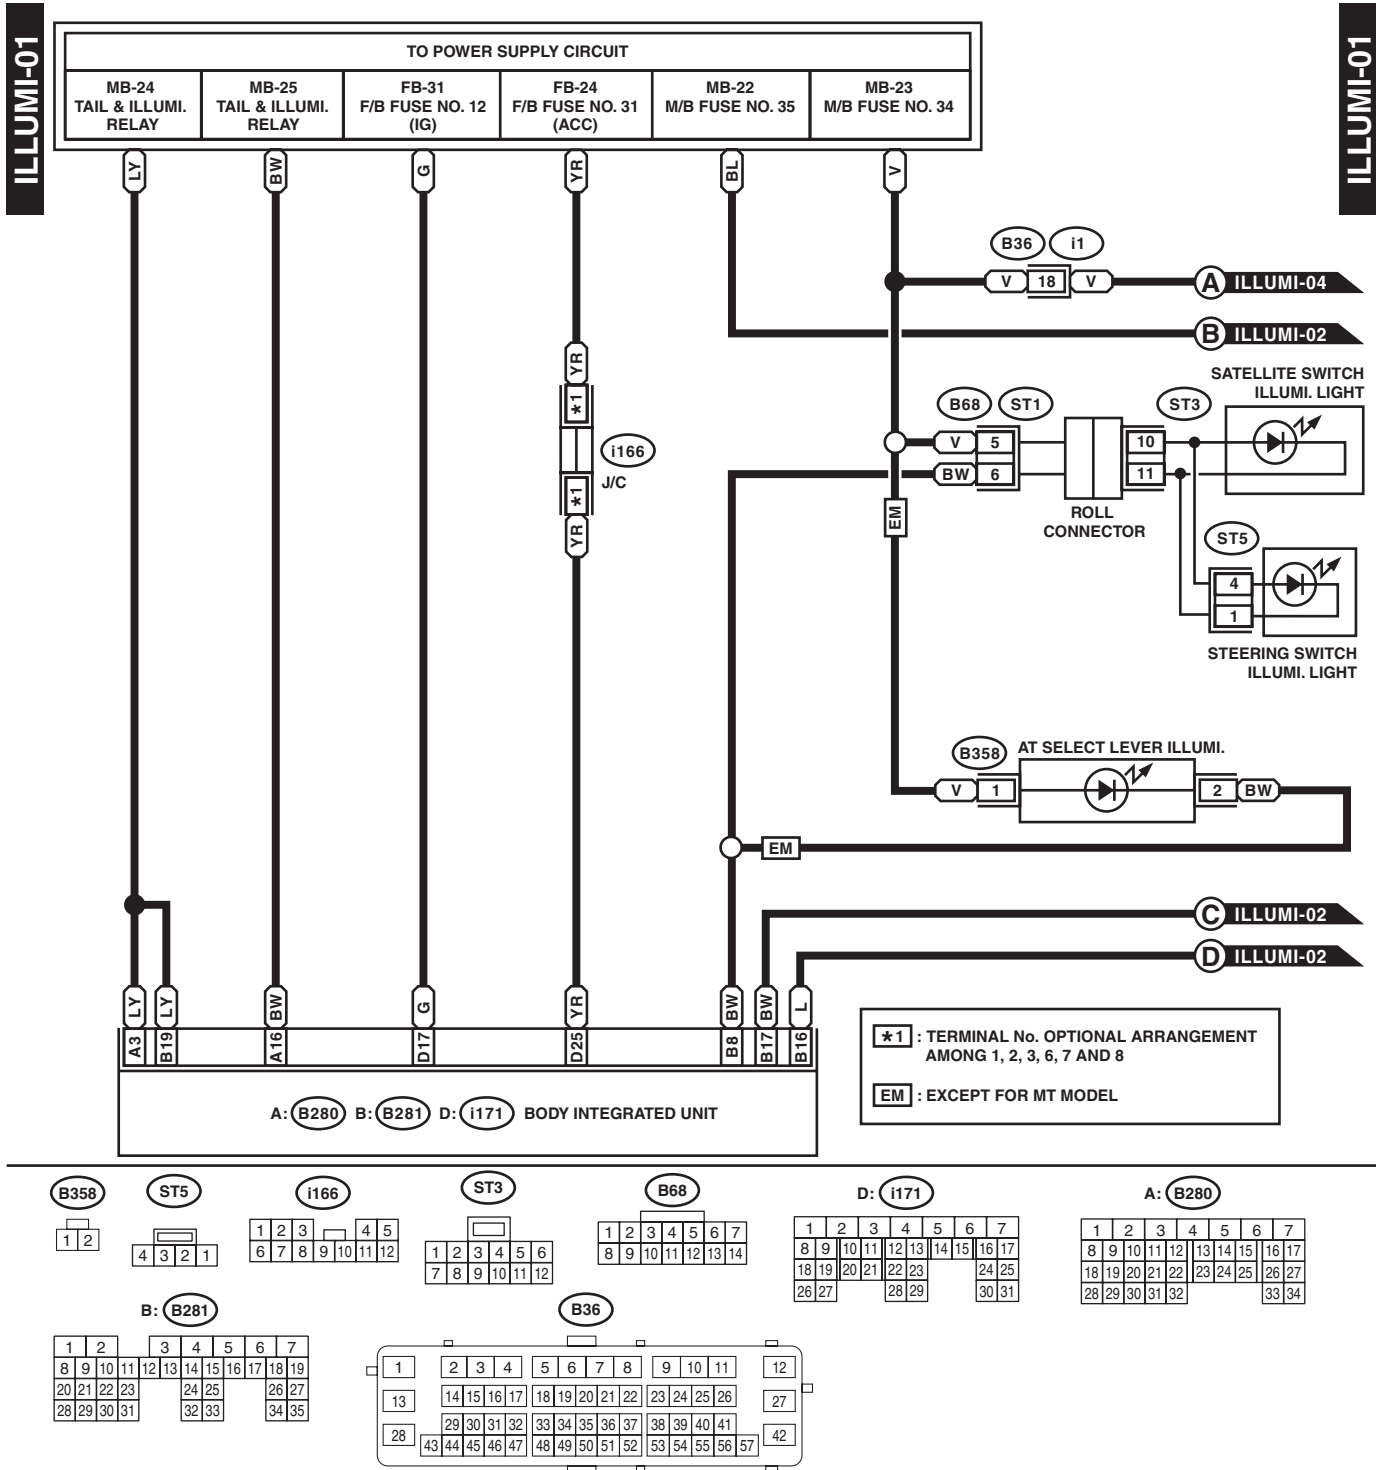

12. Clearance Light and Illumination Light System

A: WIRING DIAGRAM

Clearance Light and Illumination Light System

WIRING SYSTEM

WI-36180

Clearance Light and Illumination Light System

WIRING SYSTEM

WI-36181

Clearance Light and Illumination Light System

WIRING SYSTEM

ILLUMI-05

ILLUMI-05

*1 : TERMINAL No. OPTIONAL ARRANGEMENT

WI-36183

Clearance Light and Illumination Light System

WIRING SYSTEM

i10

1	2	3	4	5	6	7	8	9	10	11	12	13	14	15	16	17	18	19	20
21	22	23	24	25	26	27	28	29	30	31	32	33	34	35	36	37	38	39	40

WI-41886

Clearance Light and Illumination Light System

WIRING SYSTEM

WI-41328