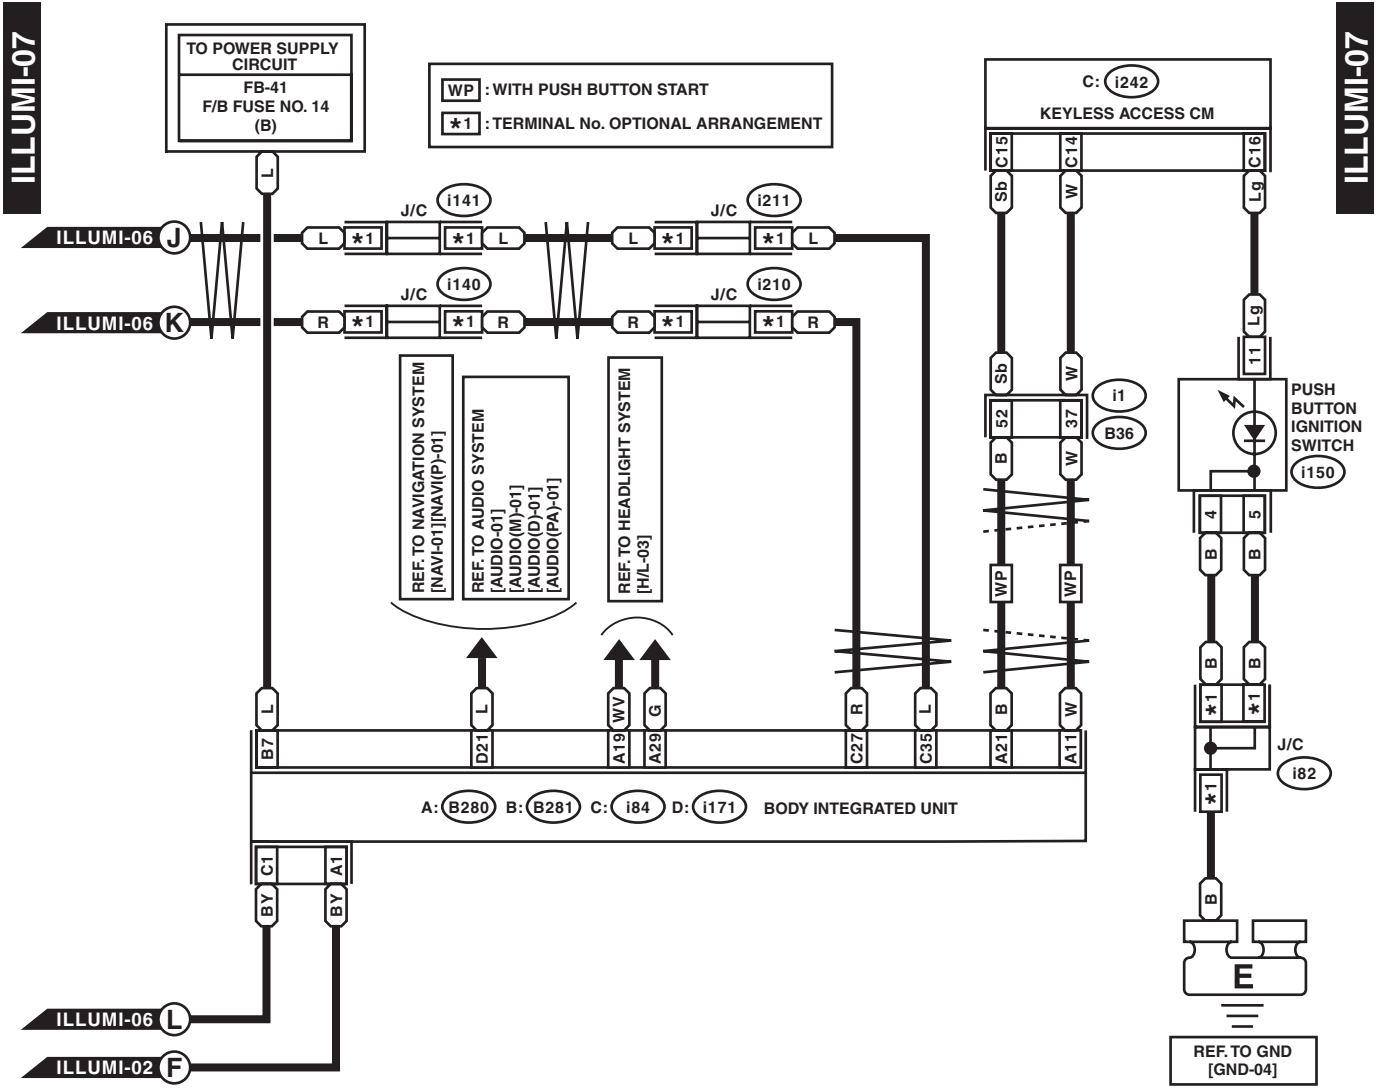

12. Clearance Light and Illumination Light System

A: WIRING DIAGRAM

Clearance Light and Illumination Light System

WIRING SYSTEM

WI-36180

Clearance Light and Illumination Light System

WIRING SYSTEM

WI-36181

Clearance Light and Illumination Light System

WIRING SYSTEM

ILLUMI-05

ILLUMI-05

*1 : TERMINAL No. OPTIONAL ARRANGEMENT

WI-36183

Clearance Light and Illumination Light System

WIRING SYSTEM

i10

1	2	3	4	5	6	7	8	9	10	11	12	13	14	15	16	17	18	19	20
21	22	23	24	25	26	27	28	29	30	31	32	33	34	35	36	37	38	39	40

WI-41886

Clearance Light and Illumination Light System

WIRING SYSTEM

WI-41328