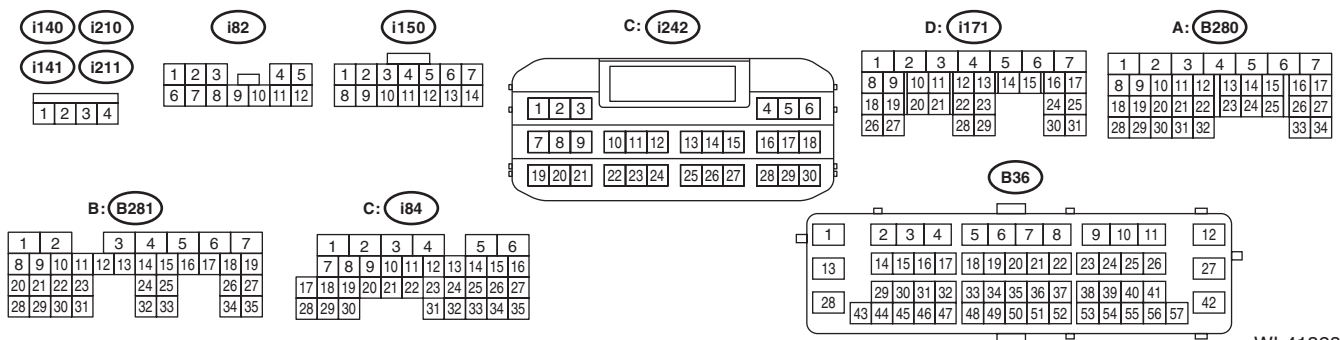

Clearance Light and Illumination Light System

WIRING SYSTEM

WI-41328