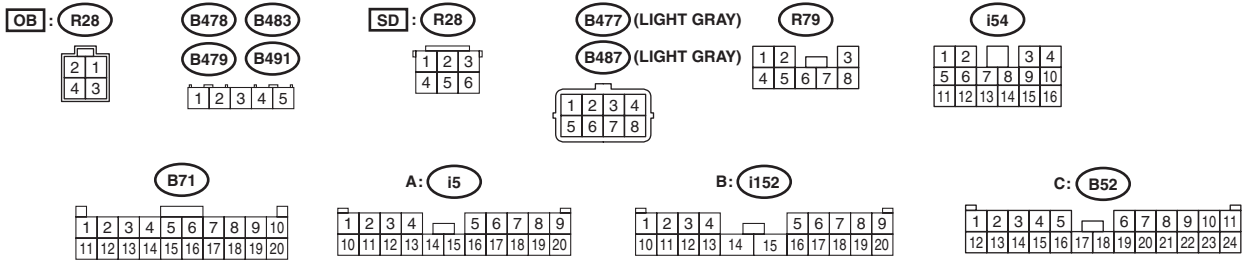

12. Clearance Light and Illumination Light System

A: WIRING DIAGRAM

Clearance Light and Illumination Light System

WIRING SYSTEM

WI-36180

Clearance Light and Illumination Light System

WIRING SYSTEM

WI-36181

Clearance Light and Illumination Light System

WIRING SYSTEM

ILLUMI-05

ILLUMI-05

*1 : TERMINAL No. OPTIONAL ARRANGEMENT

WI-36183

Clearance Light and Illumination Light System

WIRING SYSTEM