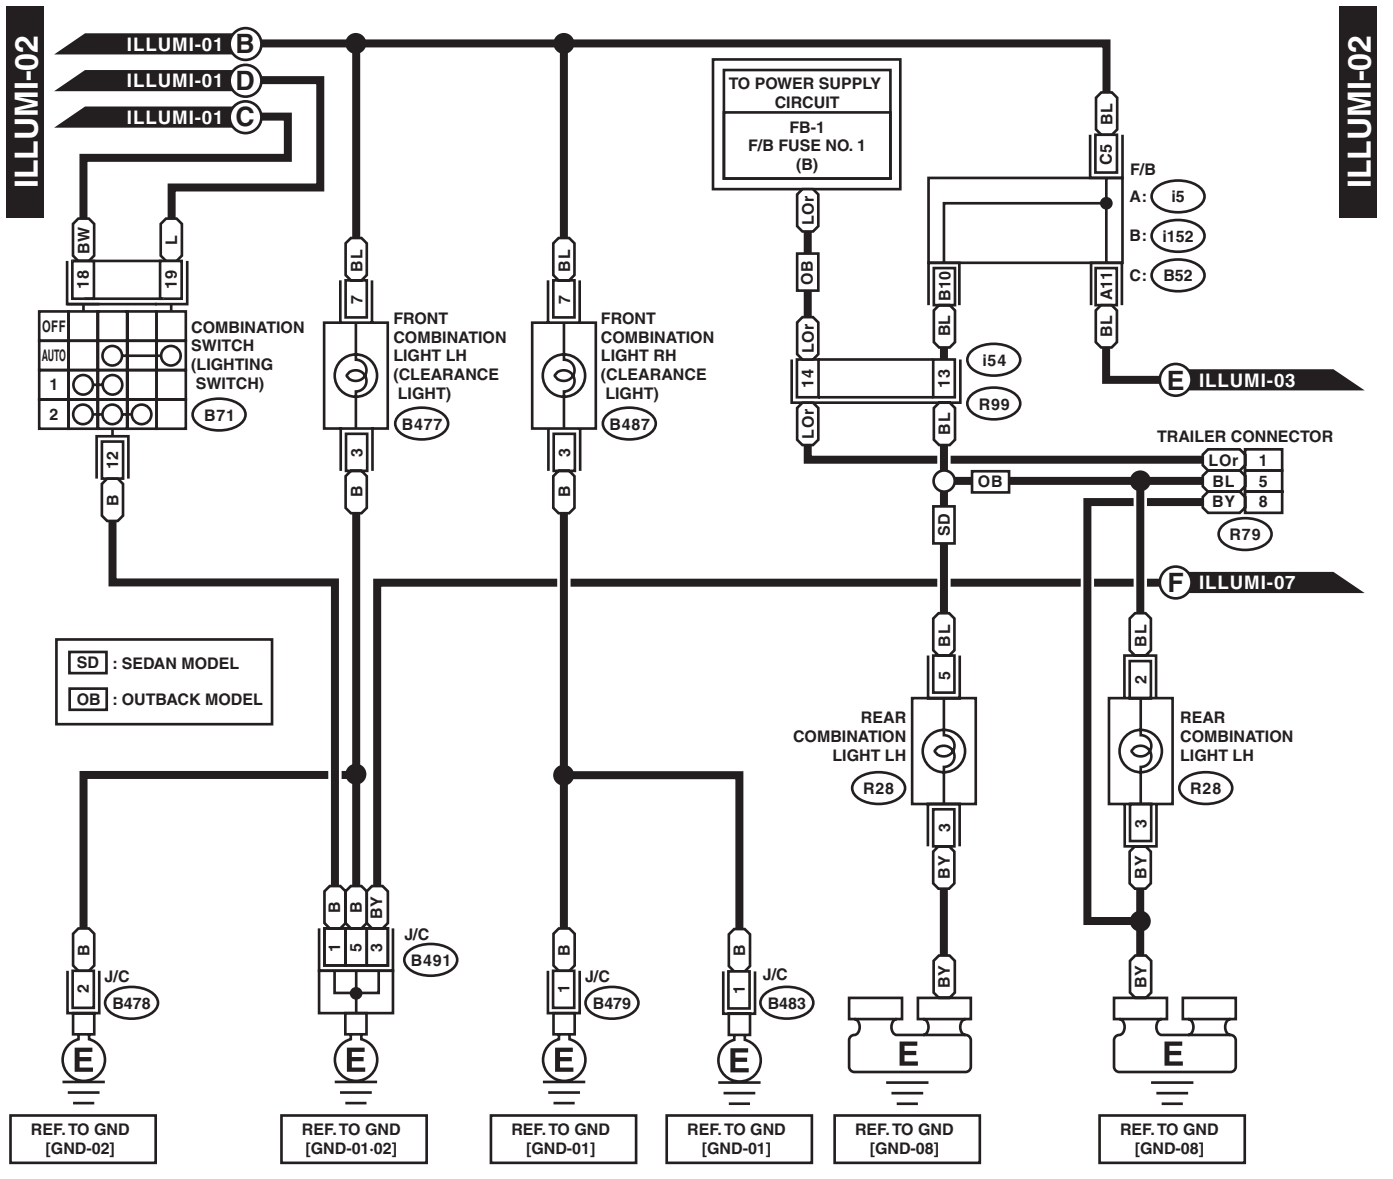

12. Clearance Light and Illumination Light System

A: WIRING DIAGRAM

Clearance Light and Illumination Light System

WIRING SYSTEM

WI-36180

Clearance Light and Illumination Light System

WIRING SYSTEM

WI-36181

Clearance Light and Illumination Light System

WIRING SYSTEM

ILLUMI-05

ILLUMI-05

*1 : TERMINAL No. OPTIONAL ARRANGEMENT

WI-36183

Clearance Light and Illumination Light System

WIRING SYSTEM

i10

1	2	3	4	5	6	7	8	9	10	11	12	13	14	15	16	17	18	19	20
21	22	23	24	25	26	27	28	29	30	31	32	33	34	35	36	37	38	39	40

WI-41886

Clearance Light and Illumination Light System

WIRING SYSTEM

WI-41328