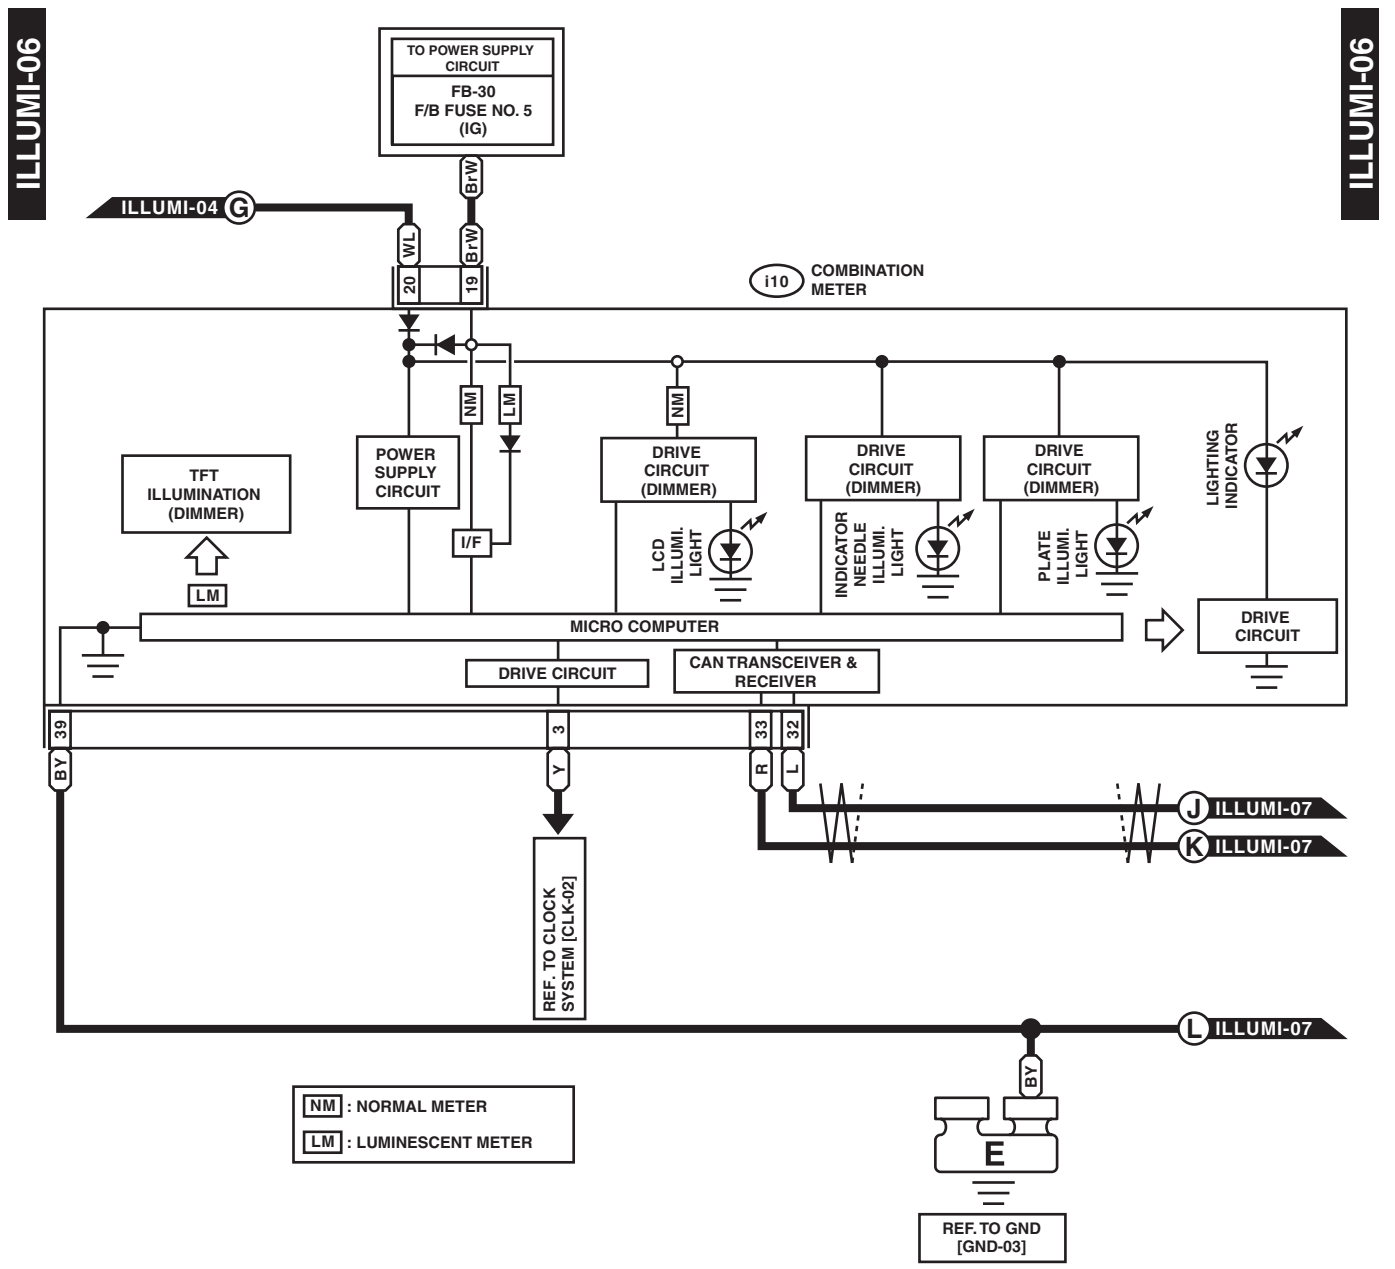

12. Clearance Light and Illumination Light System

A: WIRING DIAGRAM

Clearance Light and Illumination Light System

WIRING SYSTEM

WI-36180

Clearance Light and Illumination Light System

WIRING SYSTEM

WI-36181

Clearance Light and Illumination Light System

WIRING SYSTEM

ILLUMI-05

ILLUMI-05

*1 : TERMINAL No. OPTIONAL ARRANGEMENT

WI-36183

Clearance Light and Illumination Light System

WIRING SYSTEM

i10

1	2	3	4	5	6	7	8	9	10	11	12	13	14	15	16	17	18	19	20
21	22	23	24	25	26	27	28	29	30	31	32	33	34	35	36	37	38	39	40

WI-41886

Clearance Light and Illumination Light System

WIRING SYSTEM

WI-41328