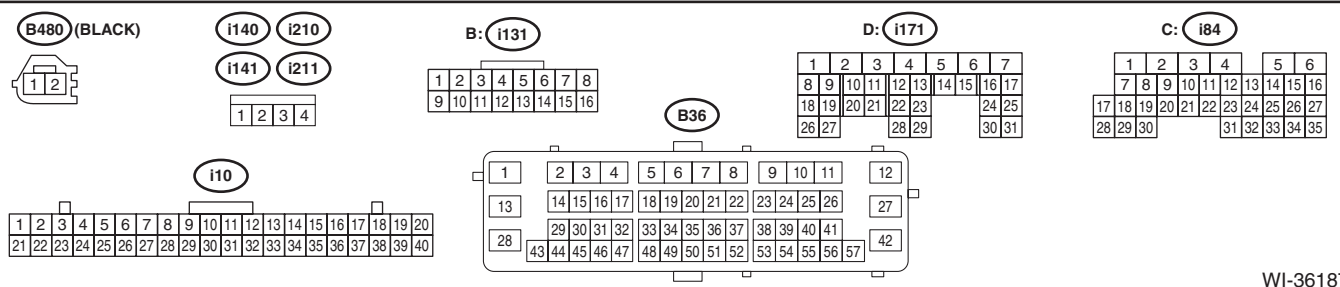

Clock System

WIRING SYSTEM

13.Clock System

A: WIRING DIAGRAM

WI-36186

Clock System

WIRING SYSTEM

WI-36187