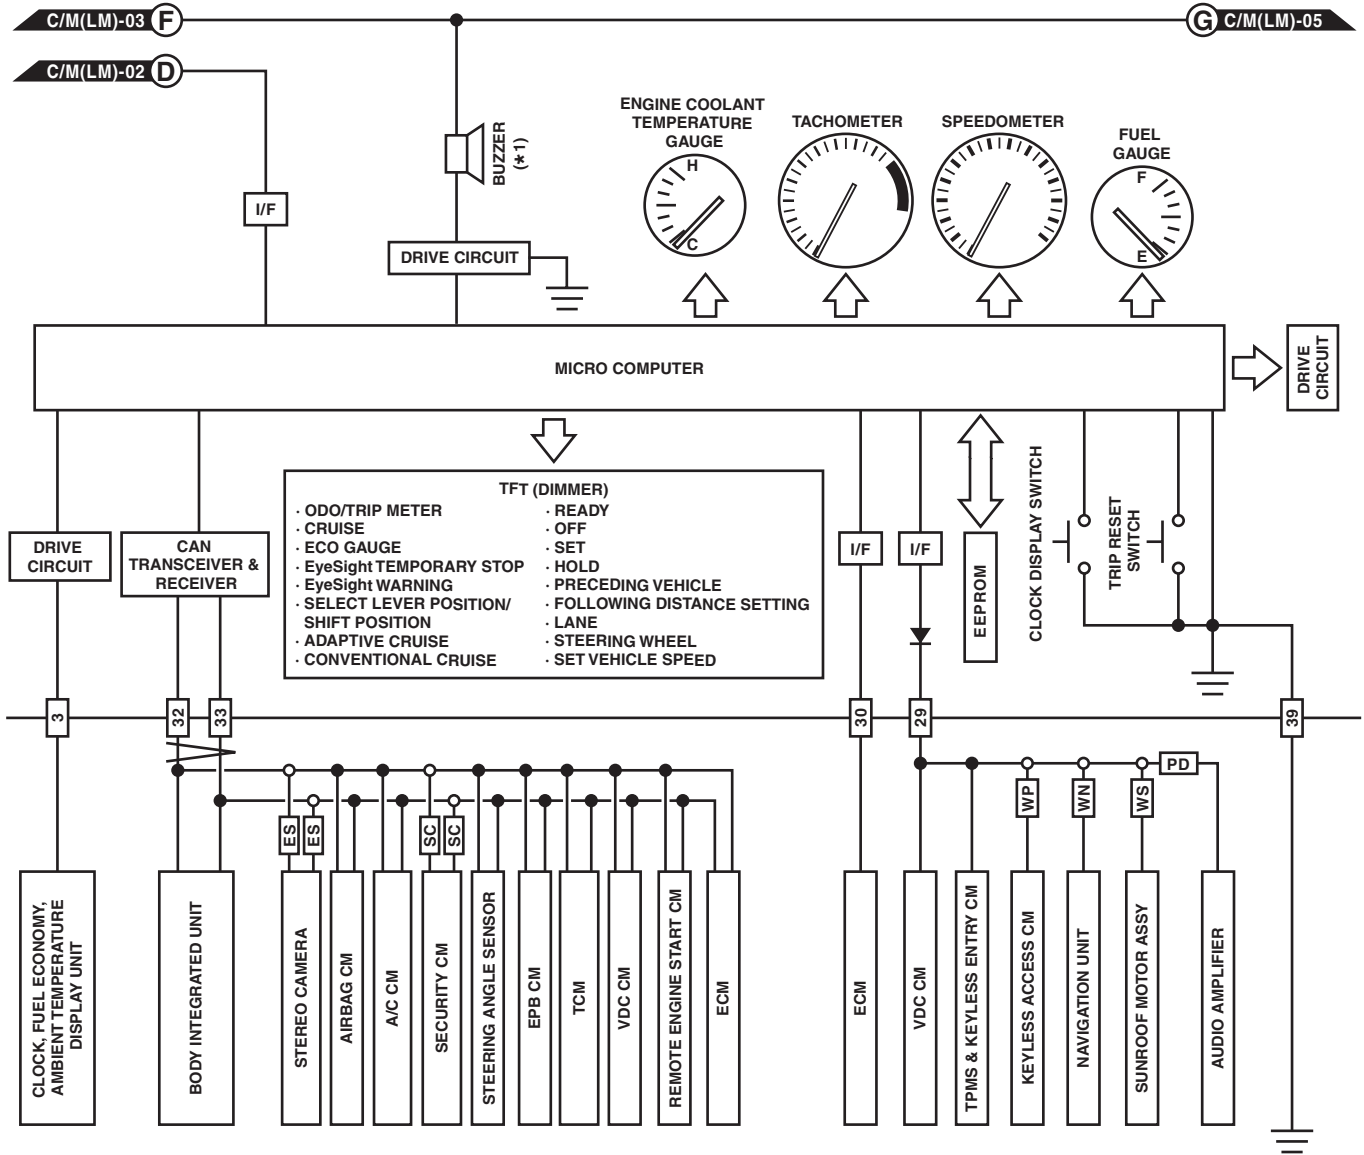

C/M(LM)-01

WI-36193

Combination Meter System

WIRING SYSTEM

C/M(LM)-02

C/M(LM)-02

A C/M(LM)-03

B C/M(LM)-03

C C/M(LM)-05

D C/M(LM)-04

WI-41330

Combination Meter System

WIRING SYSTEM

C/M(LM)-03

C/M(LM)-03

WI-36195

Combination Meter System

WIRING SYSTEM

C/M(LM)-04

C/M(LM)-04

- * 1 : MANUAL SHIFT
 - HIGH ENGINE OIL TEMPERATURE
 - CUSTOMIZED
 - SEAT BELT
 - EPB
 - KEY WARNING
 - HEADLIGHT ON WARNING
 - KEYLESS ACCESS
 - EyeSight
- ES** : WITH EyeSight
 - SC** : WITH SECURITY CM
 - PD** : WITH PREMIUM AUDIO & PREMIUM NAVIGATION
 - WN** : WITH NAVIGATION
 - WS** : WITH SUNROOF
 - WP** : WITH PUSH BUTTON START