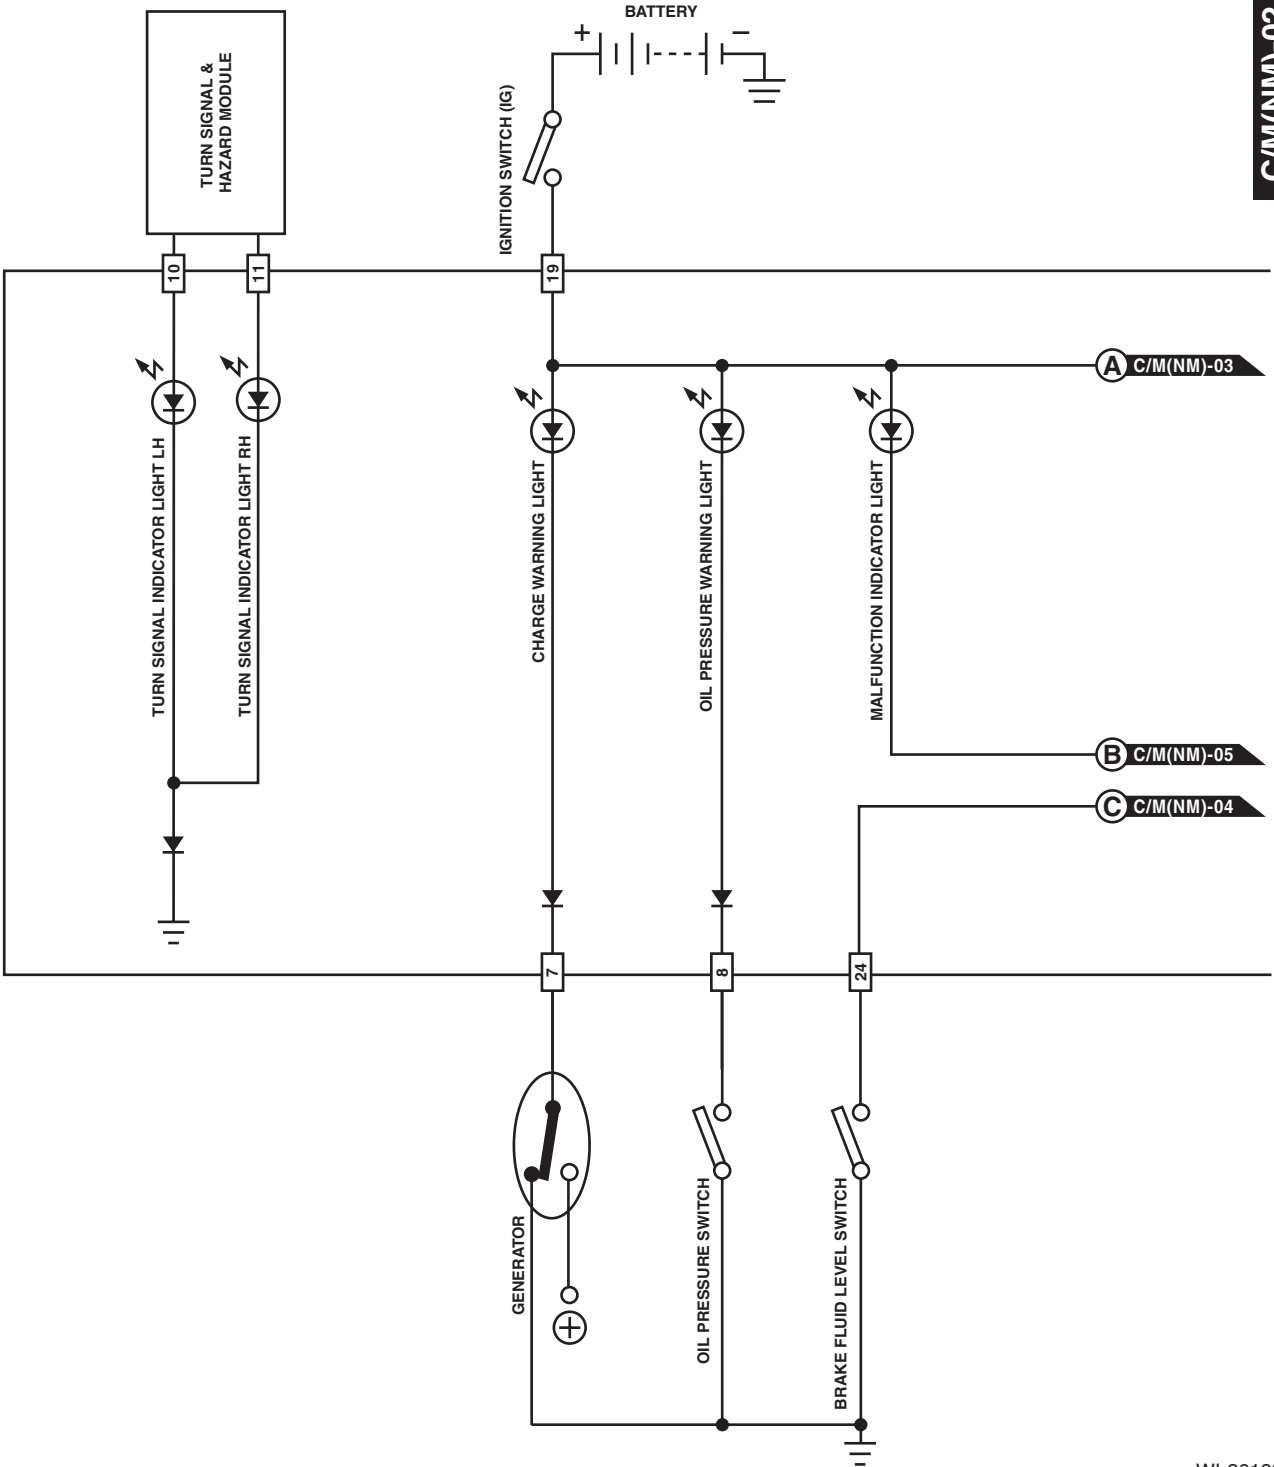

Combination Meter System

WIRING SYSTEM

14. Combination Meter System

A: WIRING DIAGRAM

1. MODEL WITH NORMAL METER

C/M(NM)-01

C/M(NM)-01

WI-36188

Combination Meter System

WIRING SYSTEM

C/M(NM)-02

C/M(NM)-02

WI-36189

Combination Meter System

WIRING SYSTEM

C/M(NM)-03

C/M(NM)-03

WI-36190

Combination Meter System

WIRING SYSTEM

C/M(NM)-04

C/M(NM)-04

*1 : MANUAL SHIFT
HIGH ENGINE OIL TEMPERATURE
CUSTOMIZED
SEAT BELT
KEY WARNING
HEADLIGHT ON WARNING
EPB

SC : WITH SECURITY CM
WN : WITH NAVIGATION
WS : WITH SUNROOF
EM : EXCEPT FOR MT MODEL