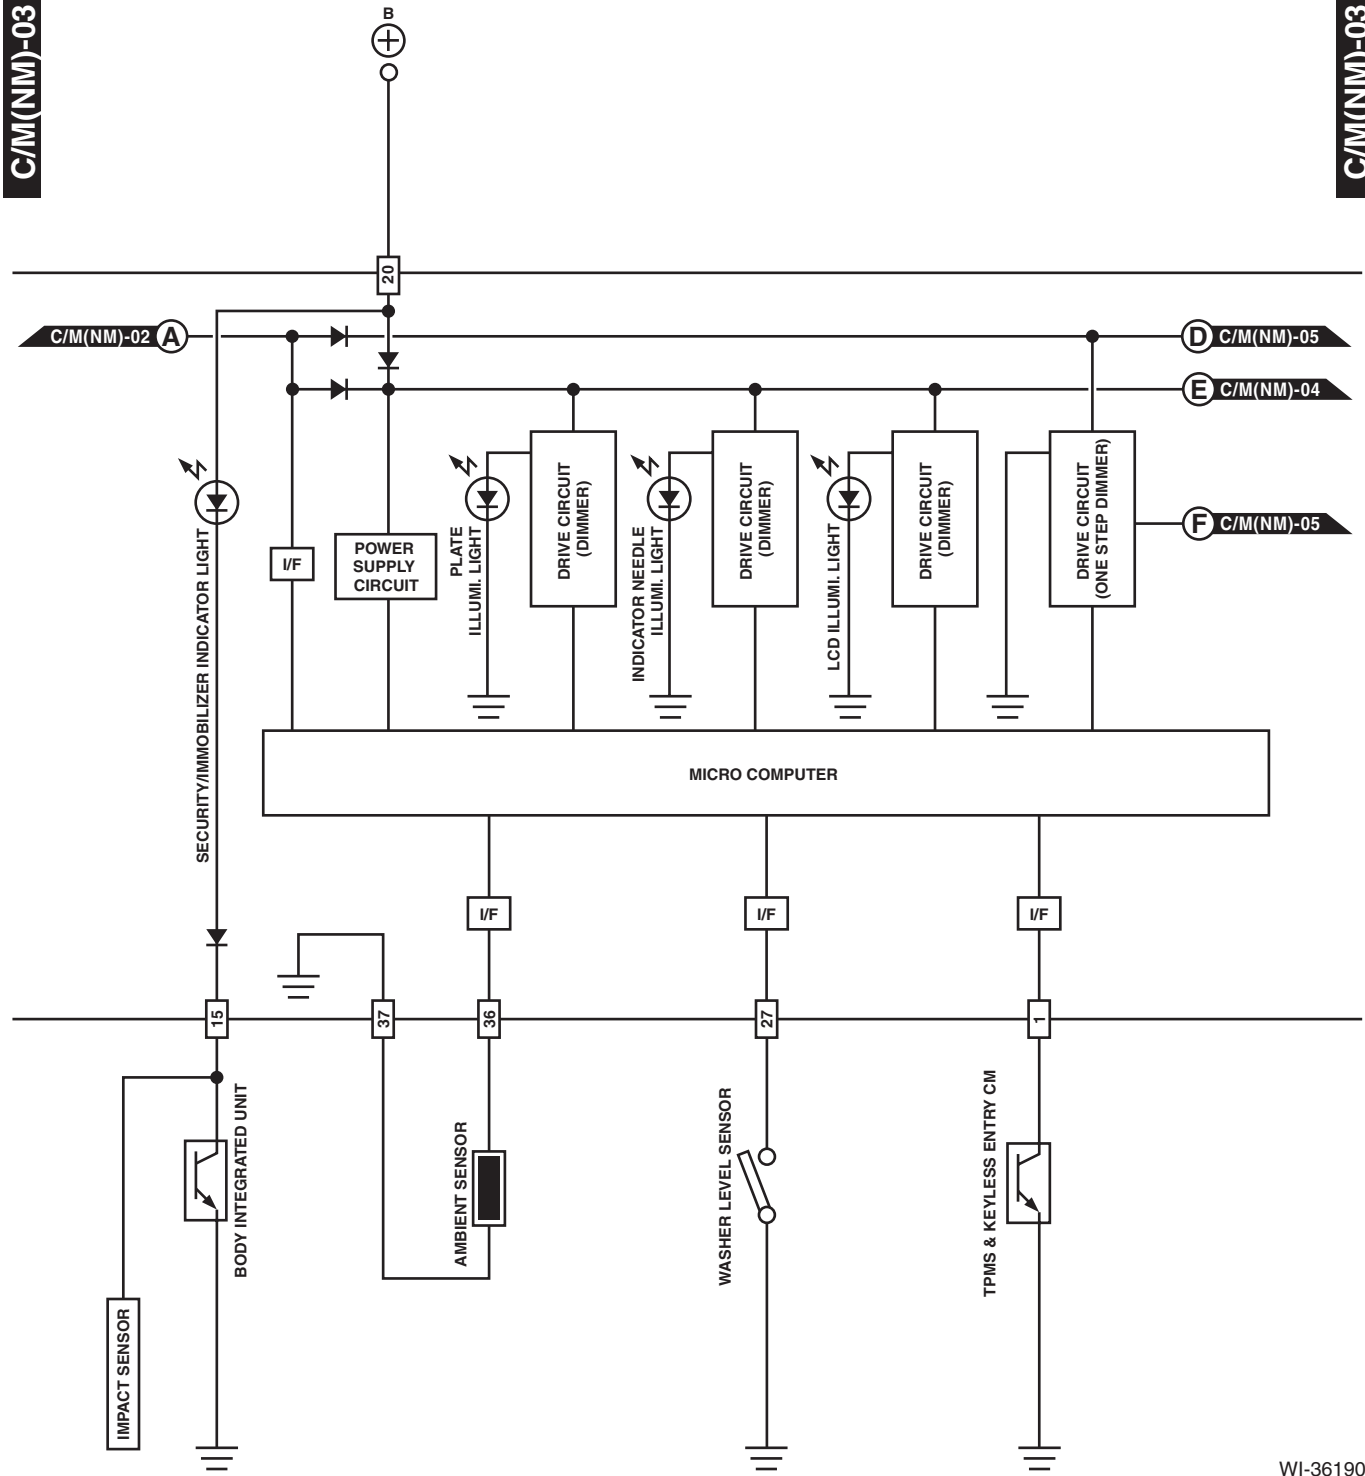

Combination Meter System

WIRING SYSTEM

C/M(NM)-02

C/M(NM)-02

WI-36189

Combination Meter System

WIRING SYSTEM

C/M(NM)-03

C/M(NM)-03

WI-36190

Combination Meter System

WIRING SYSTEM

C/M(NM)-04

C/M(NM)-04

*1 : MANUAL SHIFT
HIGH ENGINE OIL TEMPERATURE
CUSTOMIZED
SEAT BELT
KEY WARNING
HEADLIGHT ON WARNING
EPB

SC : WITH SECURITY CM
WN : WITH NAVIGATION
WS : WITH SUNROOF
EM : EXCEPT FOR MT MODEL