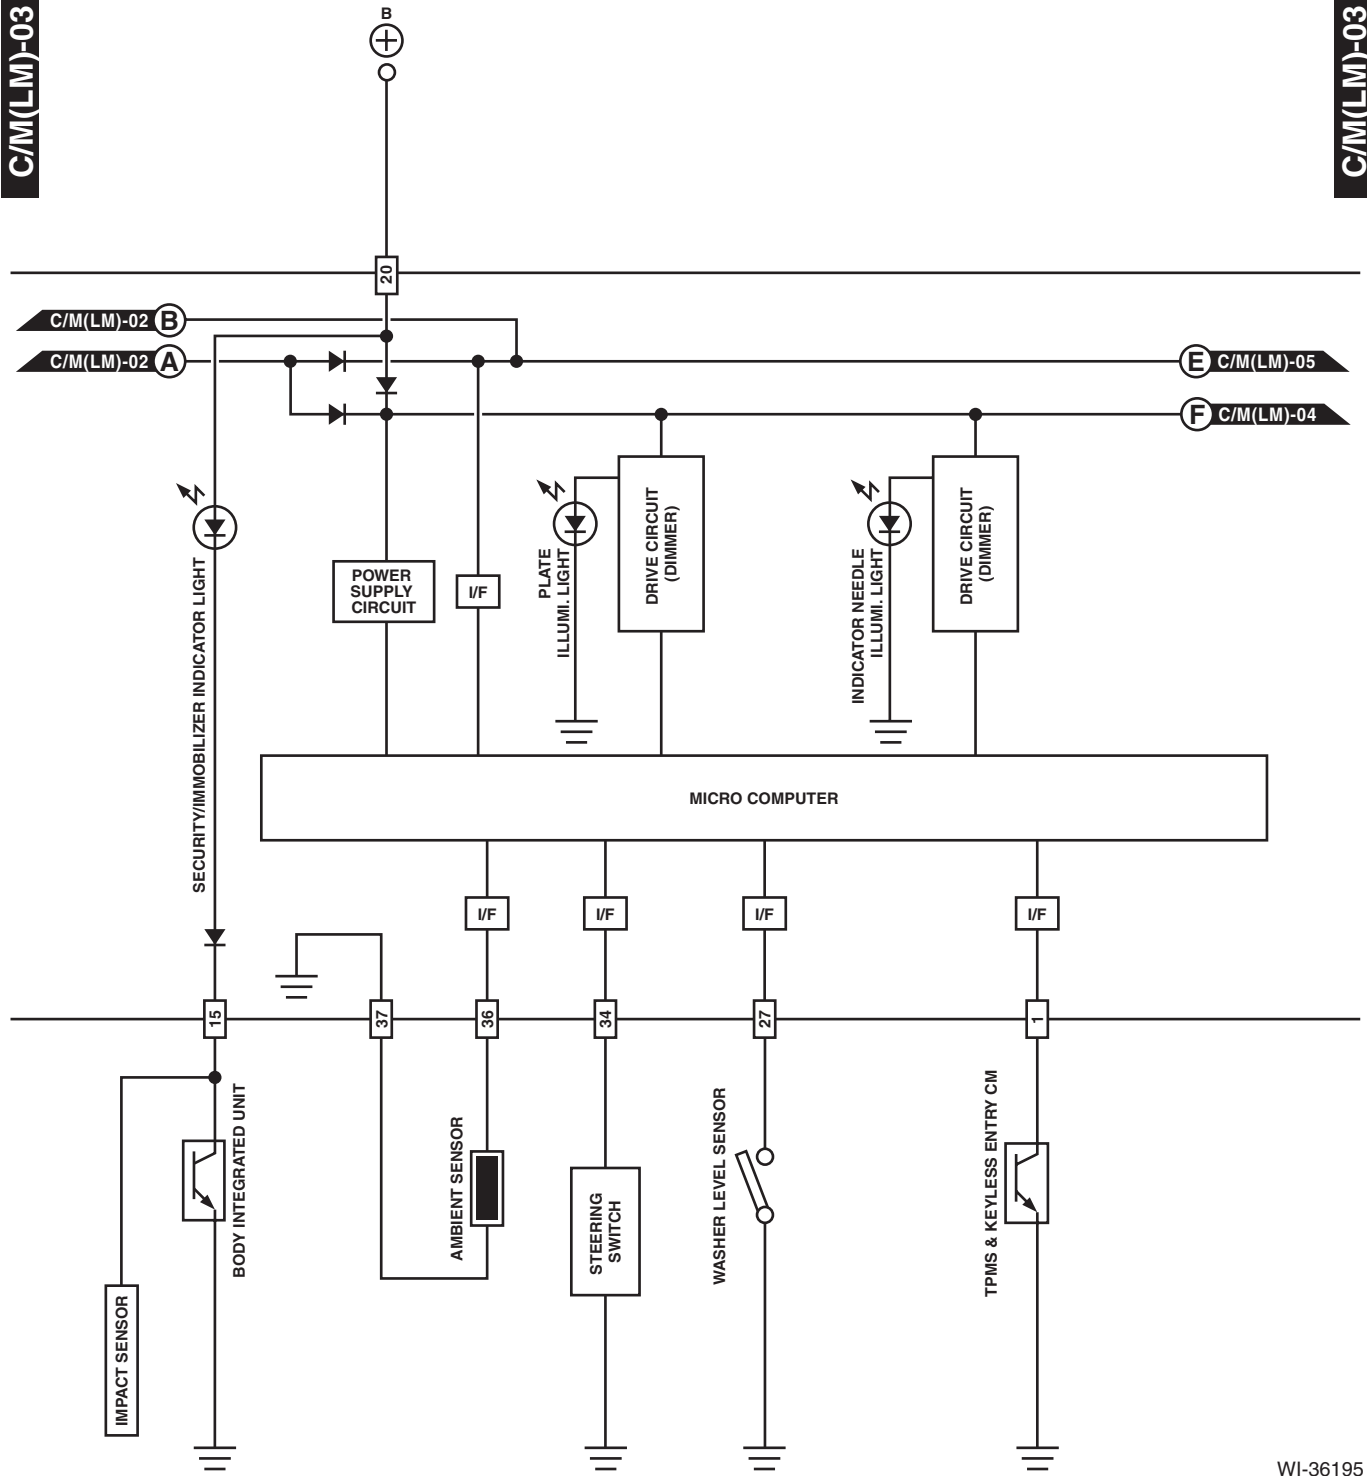

C/M(LM)-01

WI-36193

Combination Meter System

WIRING SYSTEM

C/M(LM)-02

C/M(LM)-02

A C/M(LM)-03

B C/M(LM)-03

C C/M(LM)-05

D C/M(LM)-04

WI-41330

Combination Meter System

WIRING SYSTEM

C/M(LM)-03

C/M(LM)-03

WI-36195

Combination Meter System

WIRING SYSTEM

C/M(LM)-04

C/M(LM)-04

- * 1 : MANUAL SHIFT
 - HIGH ENGINE OIL TEMPERATURE
 - CUSTOMIZED
 - SEAT BELT
 - EPB
 - KEY WARNING
 - HEADLIGHT ON WARNING
 - KEYLESS ACCESS
 - EyeSight
- ES** : WITH EyeSight
 - SC** : WITH SECURITY CM
 - PD** : WITH PREMIUM AUDIO & PREMIUM NAVIGATION
 - WN** : WITH NAVIGATION
 - WS** : WITH SUNROOF
 - WP** : WITH PUSH BUTTON START