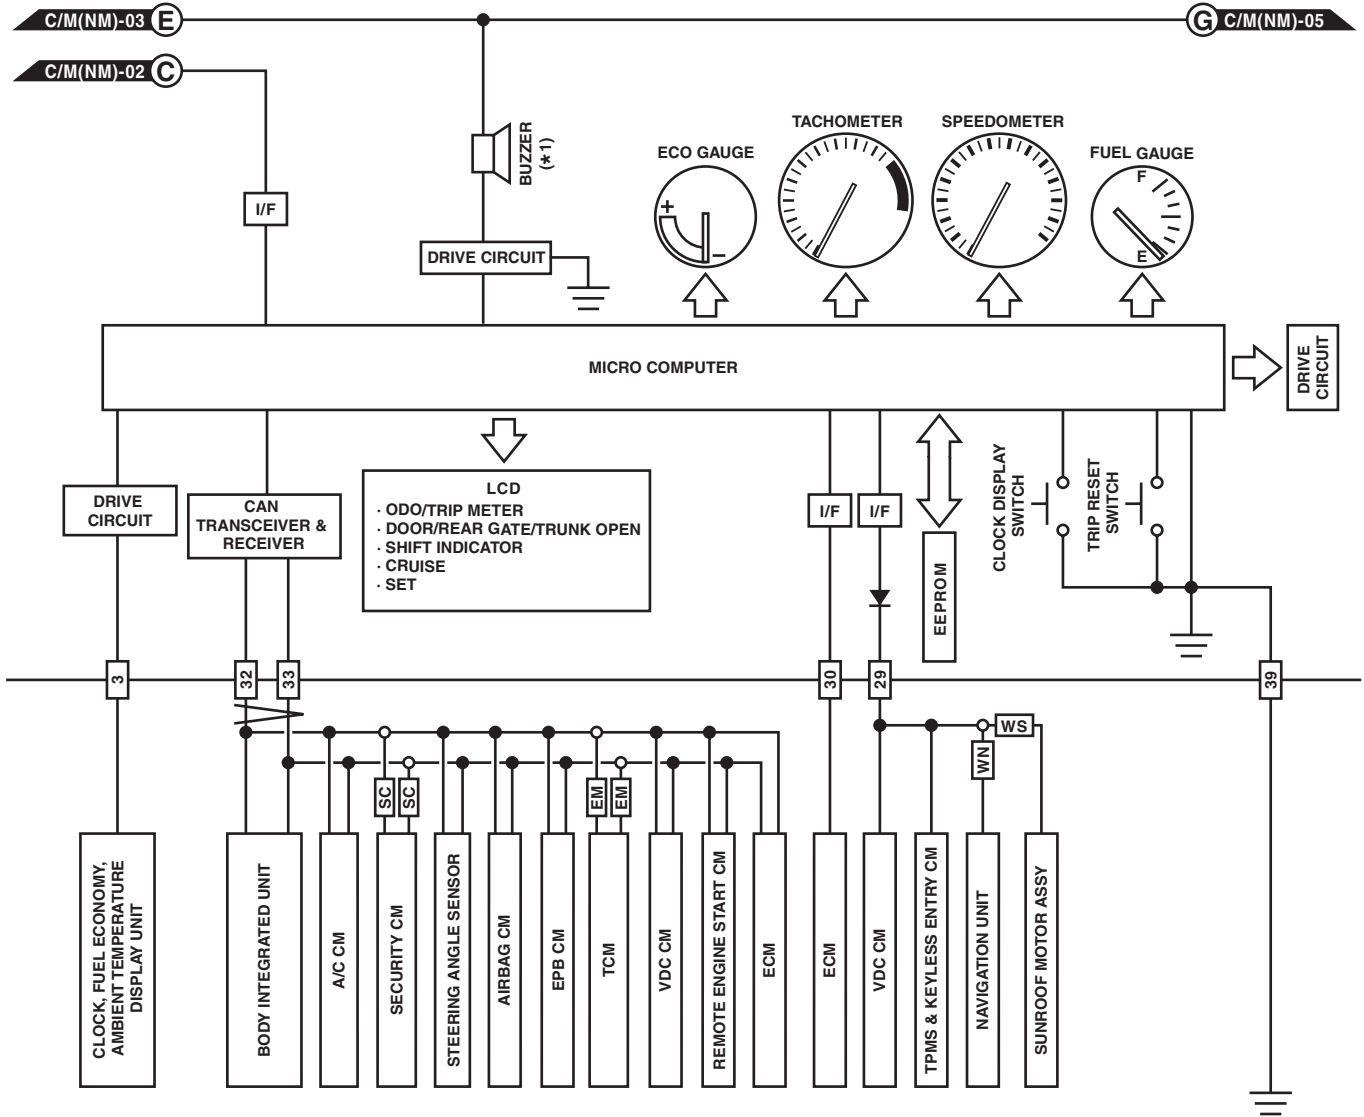

C/M(NM)-03

WI-36190

Combination Meter System

WIRING SYSTEM

C/M(NM)-04

C/M(NM)-04

*1 : MANUAL SHIFT
HIGH ENGINE OIL TEMPERATURE
CUSTOMIZED
SEAT BELT
KEY WARNING
HEADLIGHT ON WARNING
EPB

SC : WITH SECURITY CM
WN : WITH NAVIGATION
WS : WITH SUNROOF
EM : EXCEPT FOR MT MODEL

WI-41329

Combination Meter System

WIRING SYSTEM

C/M(NM)-05

C/M(NM)-05

WI-36192

2. MODEL WITH LUMINESCENT METER

C/M(LM)-01