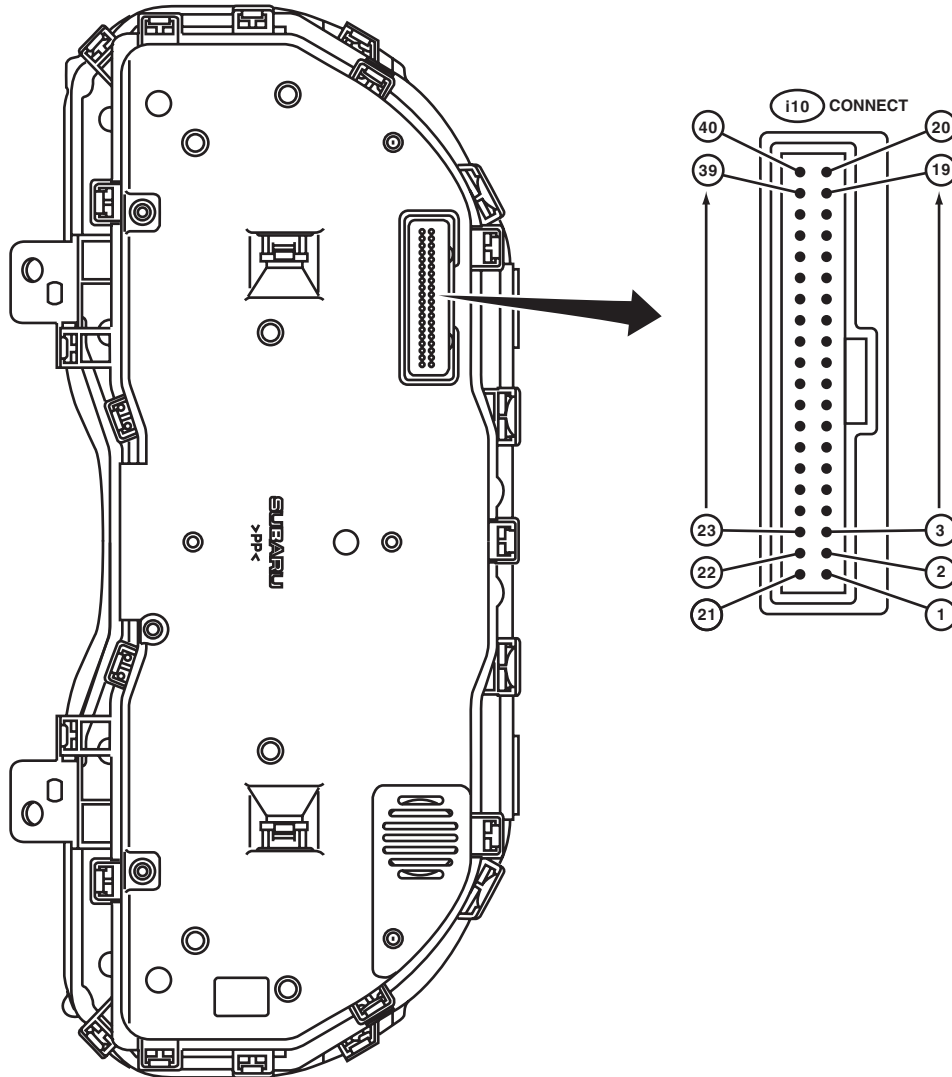

Combination Meter System

WIRING SYSTEM

14. Combination Meter System

A: WIRING DIAGRAM

1. MODEL WITH NORMAL METER

C/M(NM)-01

C/M(NM)-01

WI-36188

C/M(NM)-03

WI-36190

Combination Meter System

WIRING SYSTEM

C/M(NM)-04

C/M(NM)-04

*1 : MANUAL SHIFT
HIGH ENGINE OIL TEMPERATURE
CUSTOMIZED
SEAT BELT
KEY WARNING
HEADLIGHT ON WARNING
EPB

SC : WITH SECURITY CM
WN : WITH NAVIGATION
WS : WITH SUNROOF
EM : EXCEPT FOR MT MODEL