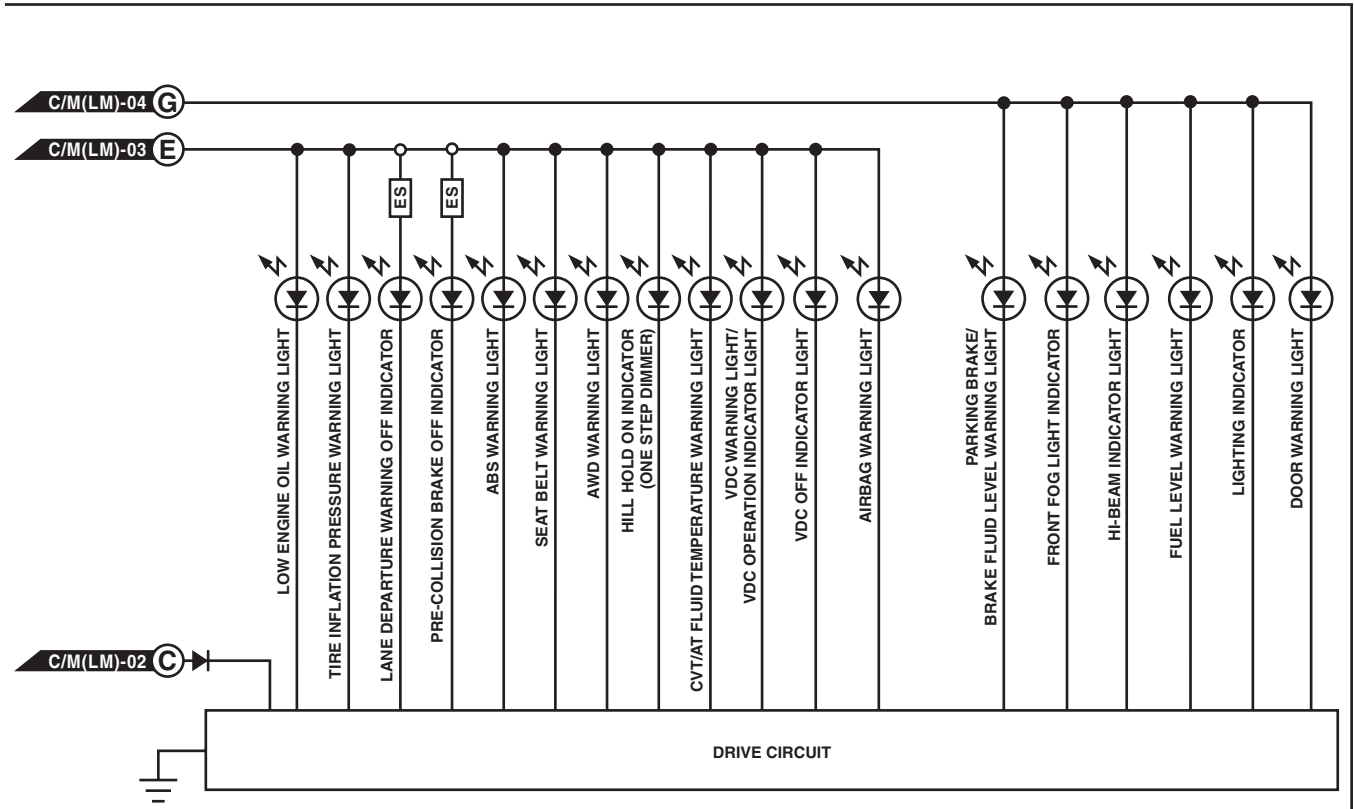

WI-41331

Combination Meter System

WIRING SYSTEM

C/M(LM)-05

C/M(LM)-05

ES : WITH EyeSight

WI-41332