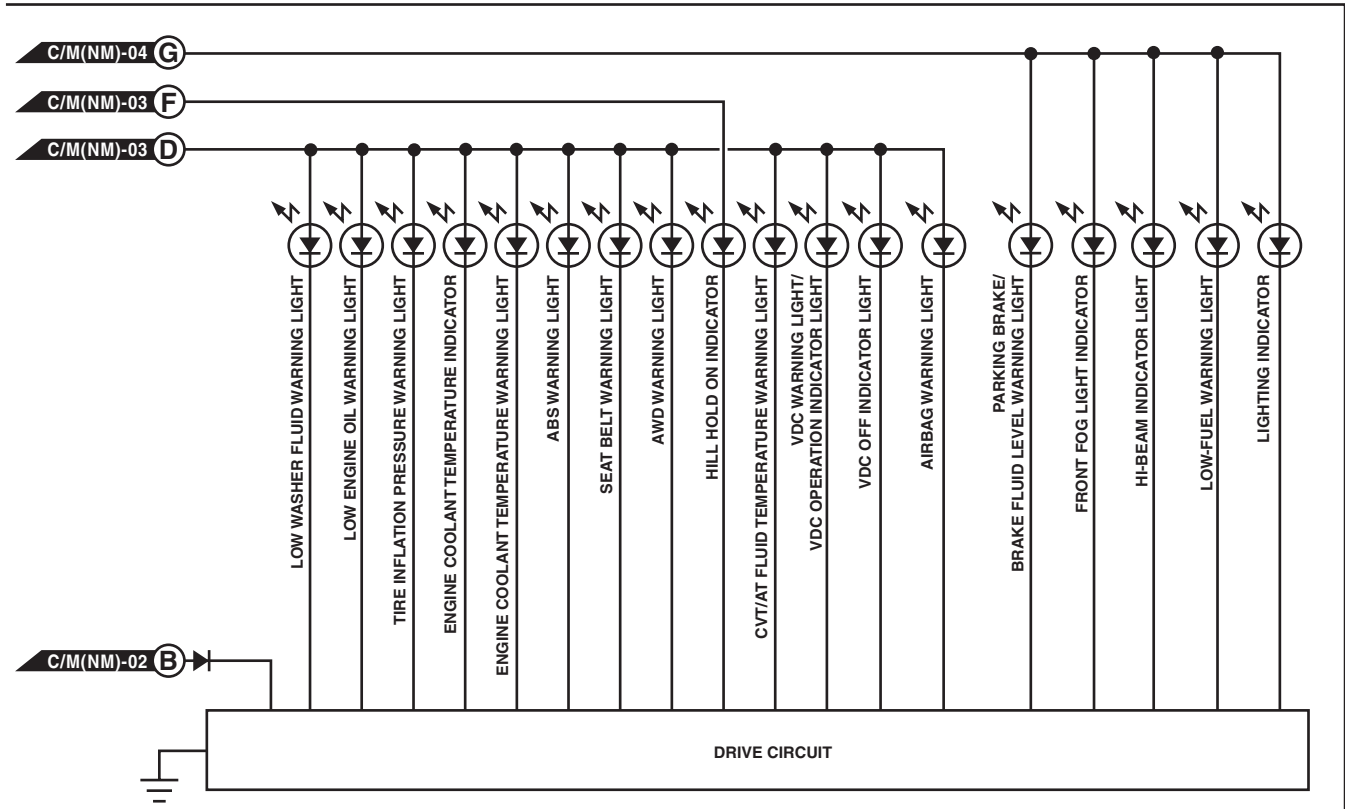

Combination Meter System

WIRING SYSTEM

C/M(NM)-05

C/M(NM)-05

WI-36192