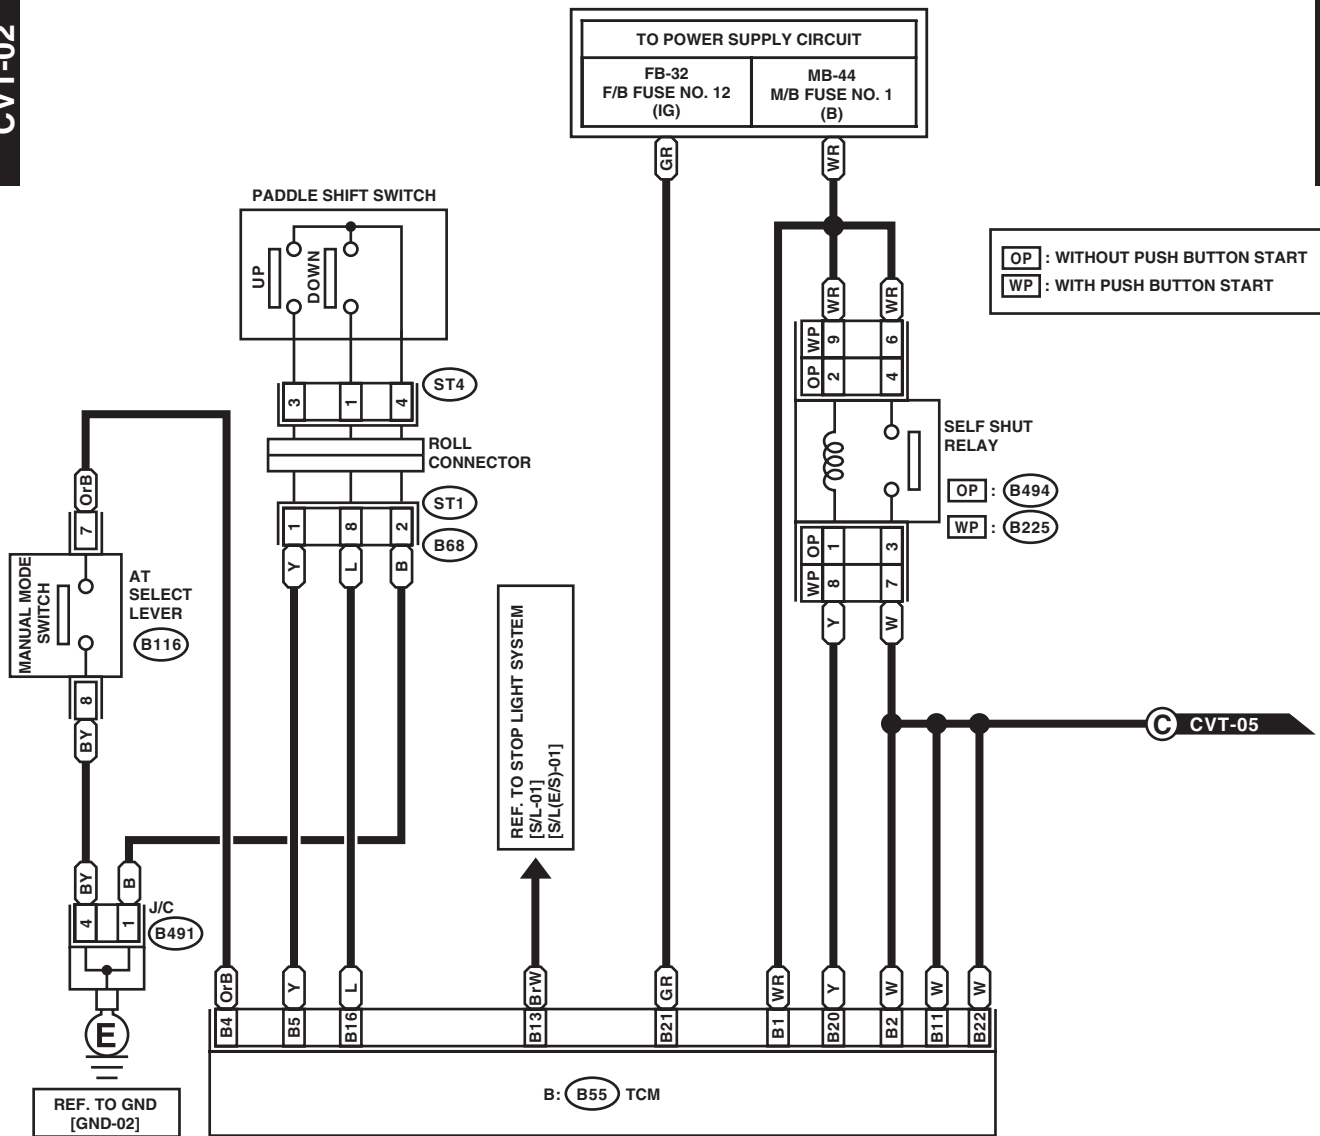

CVT Control System

WIRING SYSTEM

17. CVT Control System

A: WIRING DIAGRAM

WI-36206

CVT Control System

WIRING SYSTEM

WI-36207

CVT Control System

WIRING SYSTEM

WI-36208

CVT Control System

WIRING SYSTEM

CVT-02

CVT-02

WI-36209

CVT Control System

WIRING SYSTEM

WI-36210

CVT Control System

WIRING SYSTEM

CVT-04

WI-36211

CVT Control System

WIRING SYSTEM

WI-41887

CVT Control System

WIRING SYSTEM

CVT-06

CVT-06

T11

B11 (LIGHT GRAY)