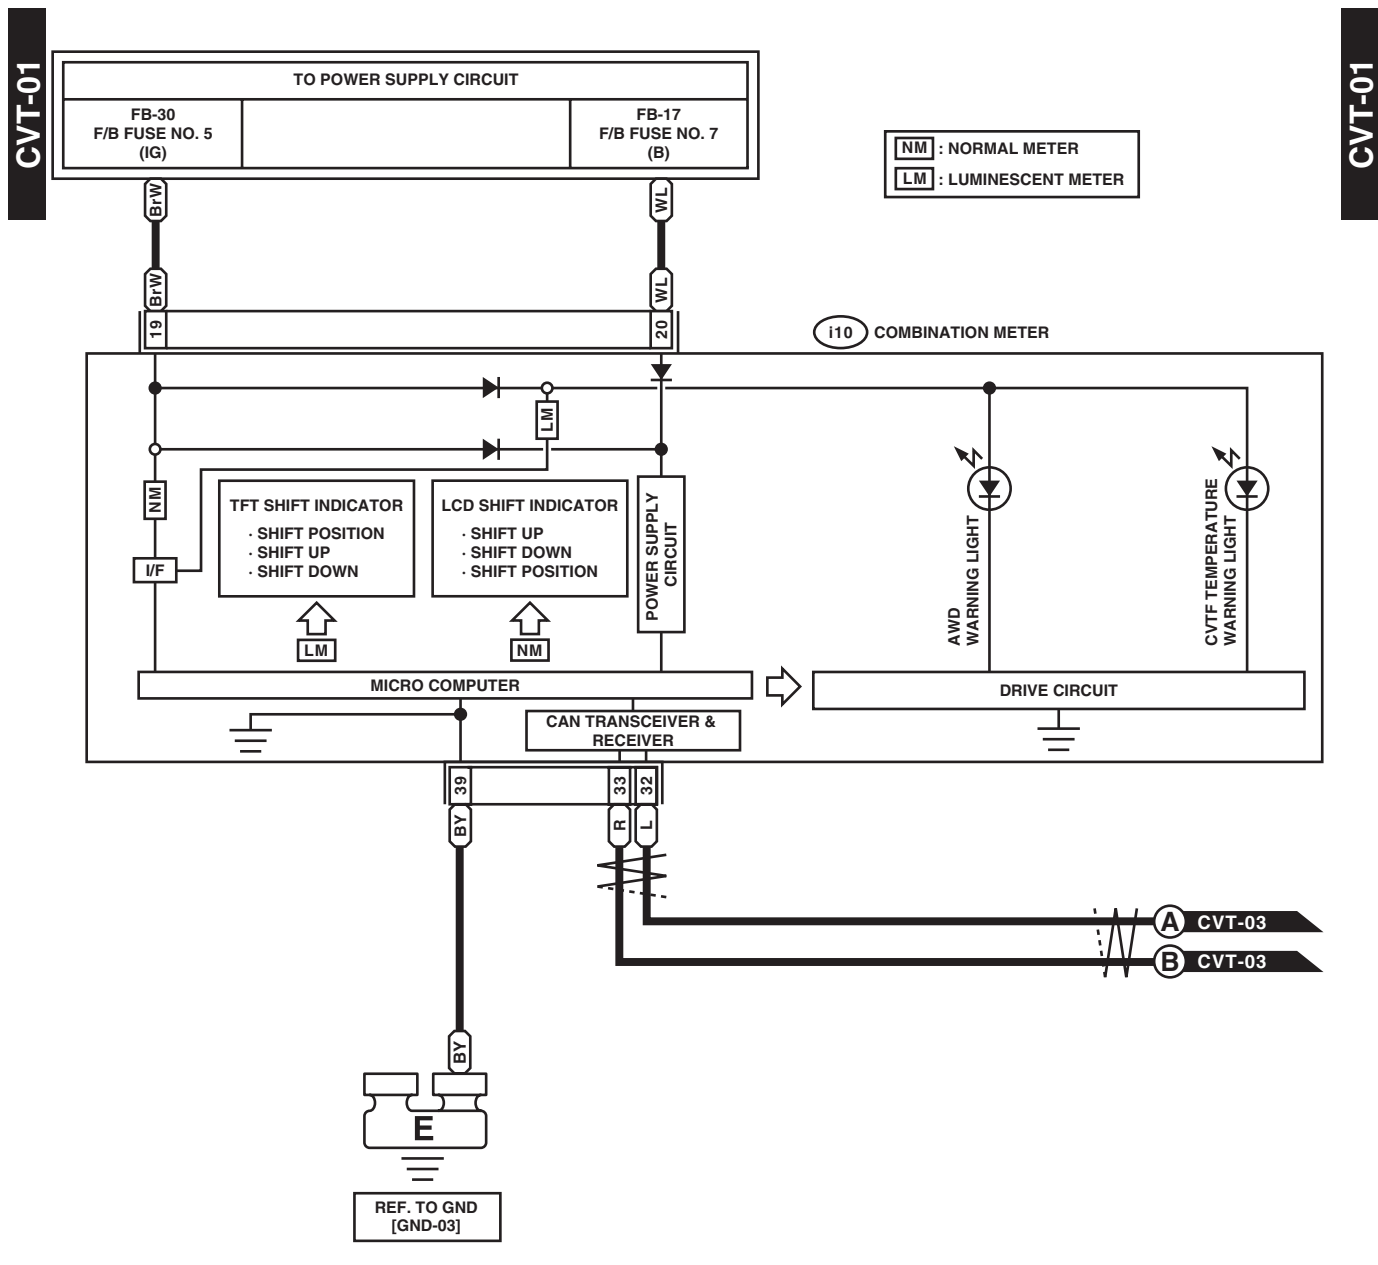

CVT Control System

WIRING SYSTEM

17. CVT Control System

A: WIRING DIAGRAM

WI-36206

CVT Control System

WIRING SYSTEM

WI-36207

CVT Control System

WIRING SYSTEM

WI-36208

CVT Control System

WIRING SYSTEM

CVT-02

CVT-02

WI-36209

CVT Control System

WIRING SYSTEM

WI-36210

CVT Control System

WIRING SYSTEM

CVT-04

WI-36211

CVT Control System

WIRING SYSTEM

WI-41887

CVT Control System

WIRING SYSTEM

CVT-06

CVT-06

T11

B11 (LIGHT GRAY)