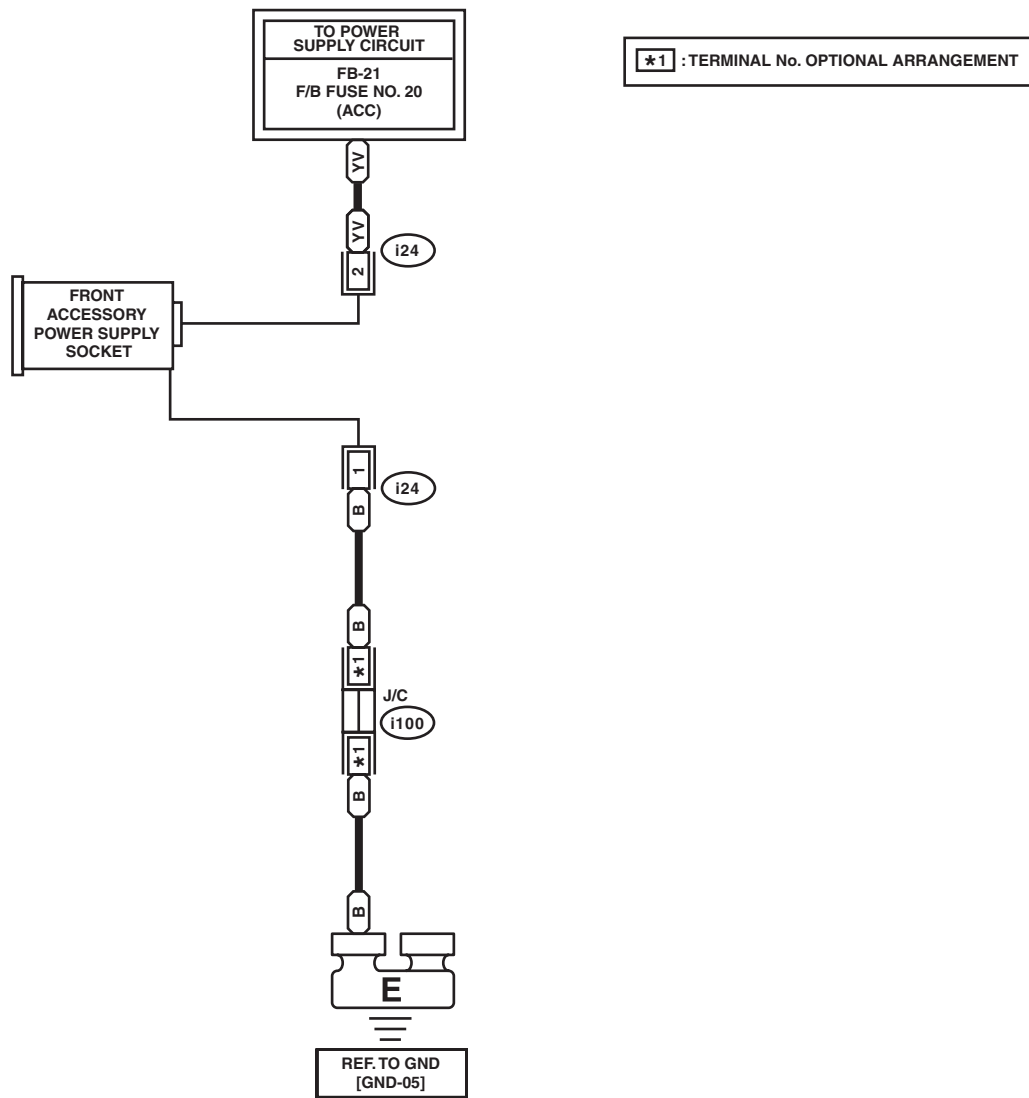

# Front Accessory Power Supply Socket System

WIRING SYSTEM

## 20. Front Accessory Power Supply Socket System

### A: WIRING DIAGRAM

FAPS-01

FAPS-01

WI-29373