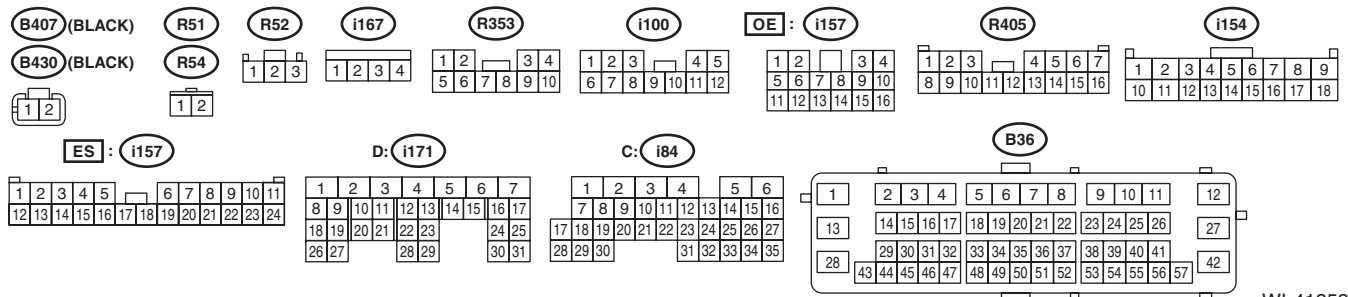

Interior Light System

WIRING SYSTEM