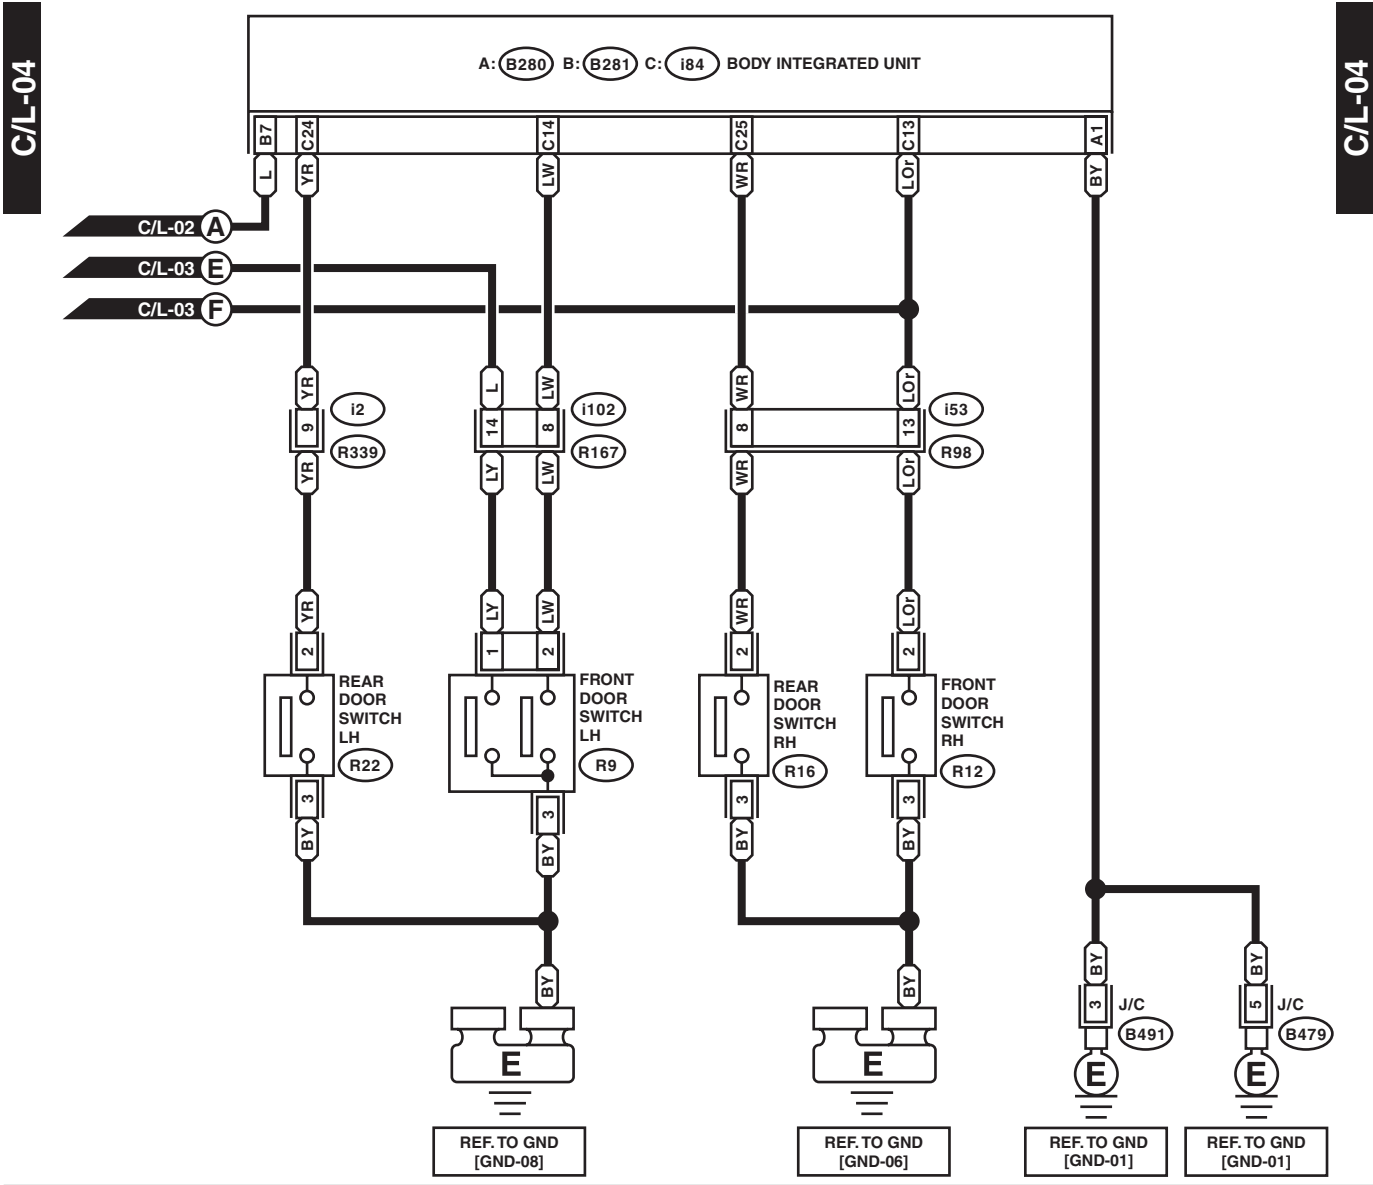

Interior Light System

WIRING SYSTEM

WI-41355