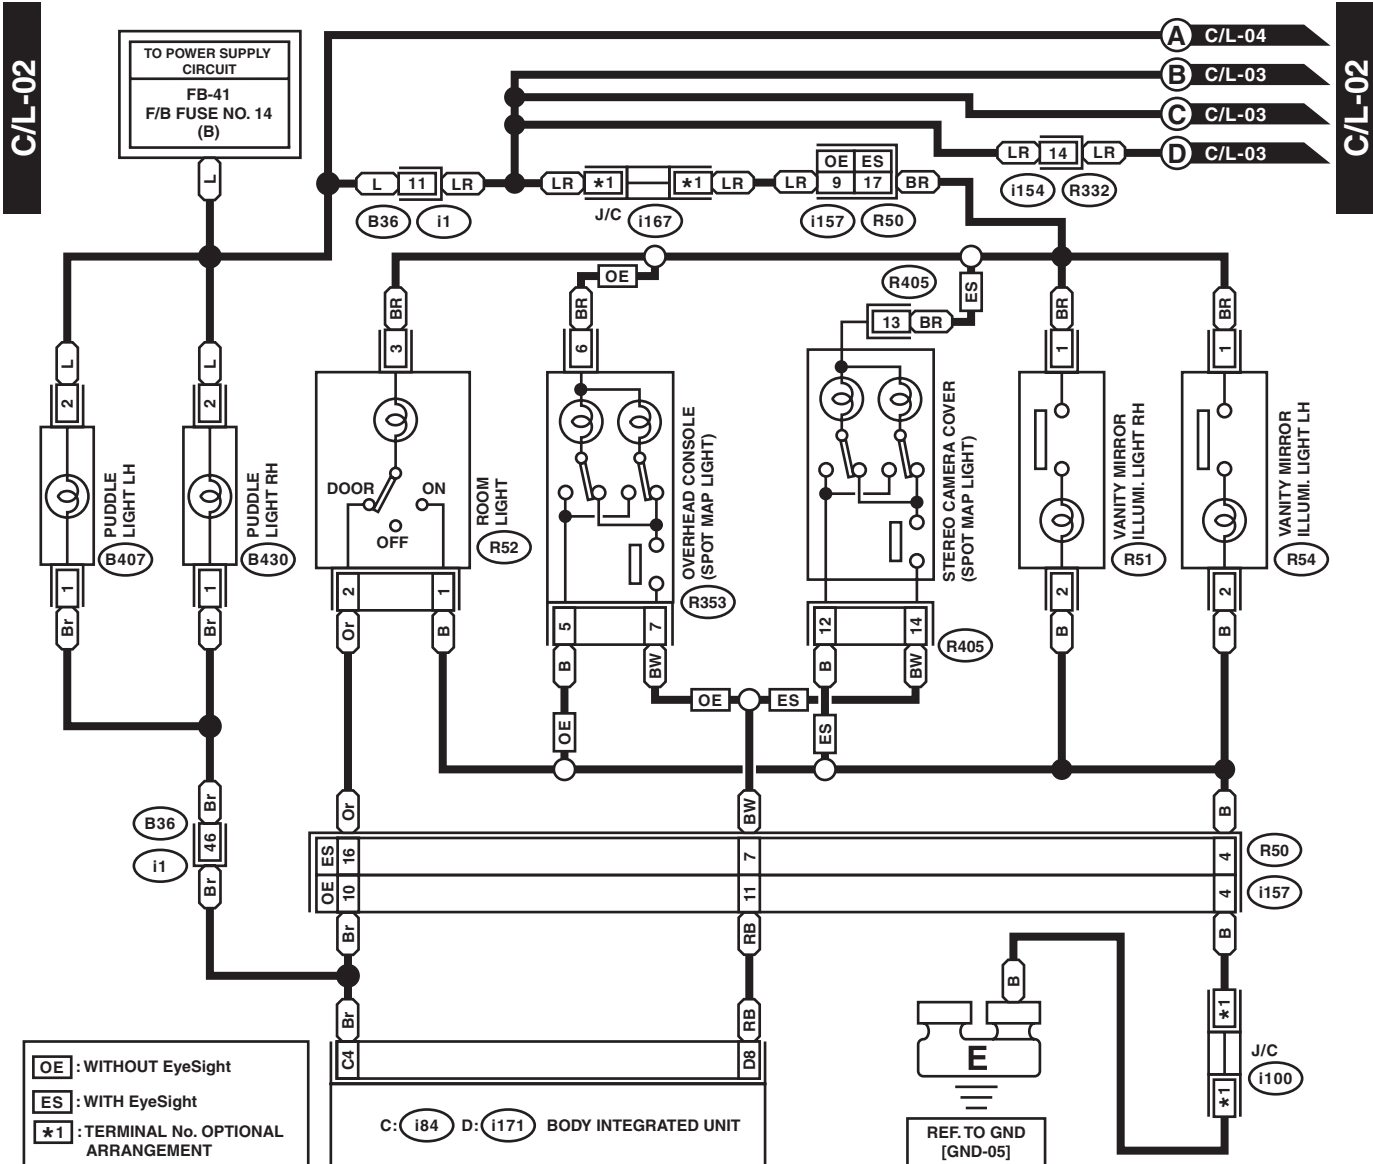

Interior Light System

WIRING SYSTEM