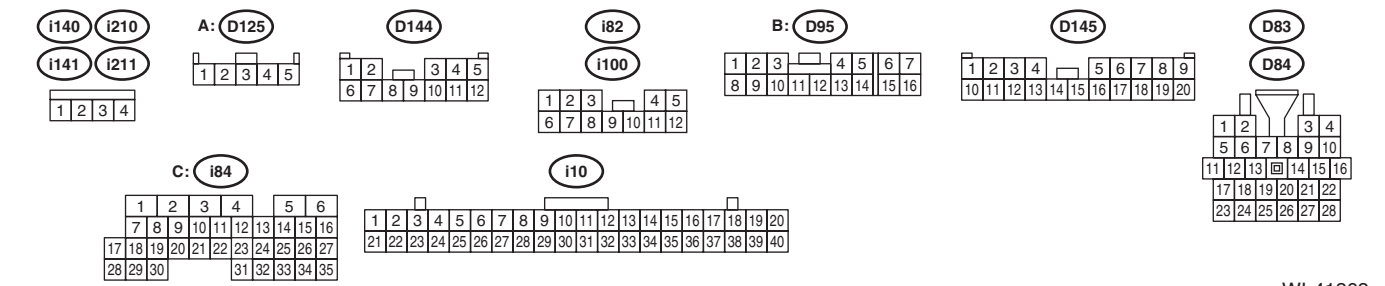

Keyless Entry System

WIRING SYSTEM

WI-41363