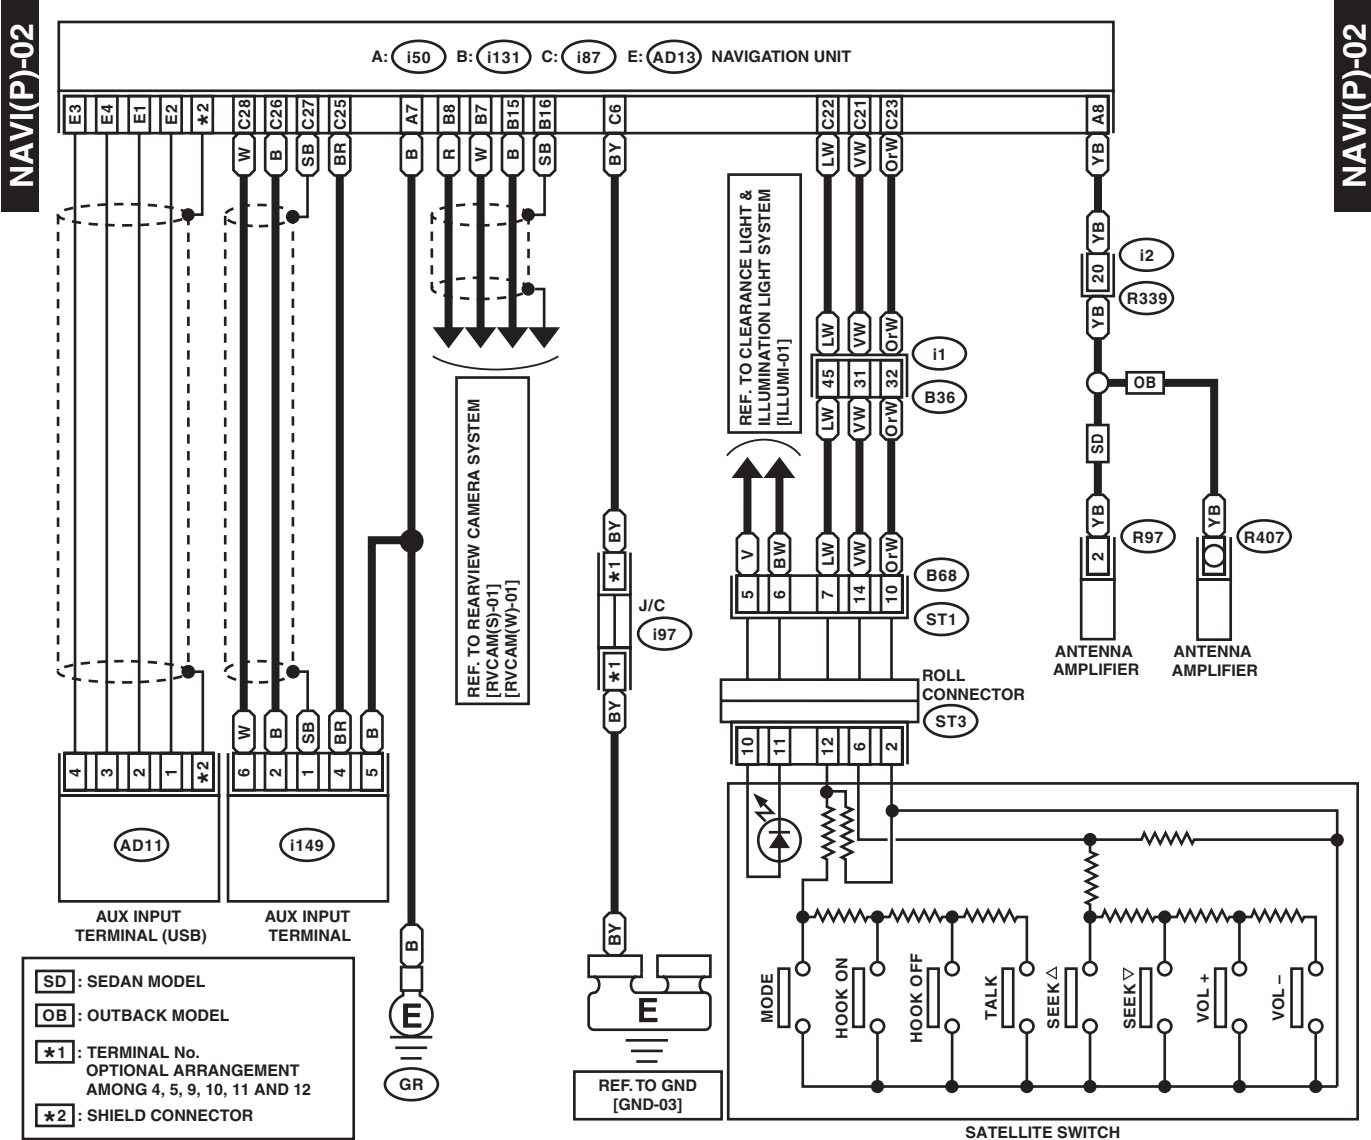

30. Navigation System

A: WIRING DIAGRAM

1. MODEL WITH STANDARD NAVIGATION

WI-41364

Navigation System

WIRING SYSTEM

WI-41365

Navigation System

WIRING SYSTEM

NAVI-03

NAVI-03

- ★1 : TERMINAL No. OPTIONAL ARRANGEMENT AMONG 1, 2 AND 3
- ★2 : TERMINAL No. OPTIONAL ARRANGEMENT AMONG 4, 5 AND 12
- ★3 : TERMINAL No. OPTIONAL ARRANGEMENT AMONG 6, 7 AND 8
- ★4 : TERMINAL No. OPTIONAL ARRANGEMENT AMONG 9, 10 AND 11

WI-41366

Navigation System

WIRING SYSTEM

2. MODEL WITH PREMIUM NAVIGATION

WI-41367

Navigation System

WIRING SYSTEM

WI-41368

Navigation System

WIRING SYSTEM

NAVI(P)-03

NAVI(P)-03

WI-41369

Navigation System

WIRING SYSTEM

NAVI(P)-04