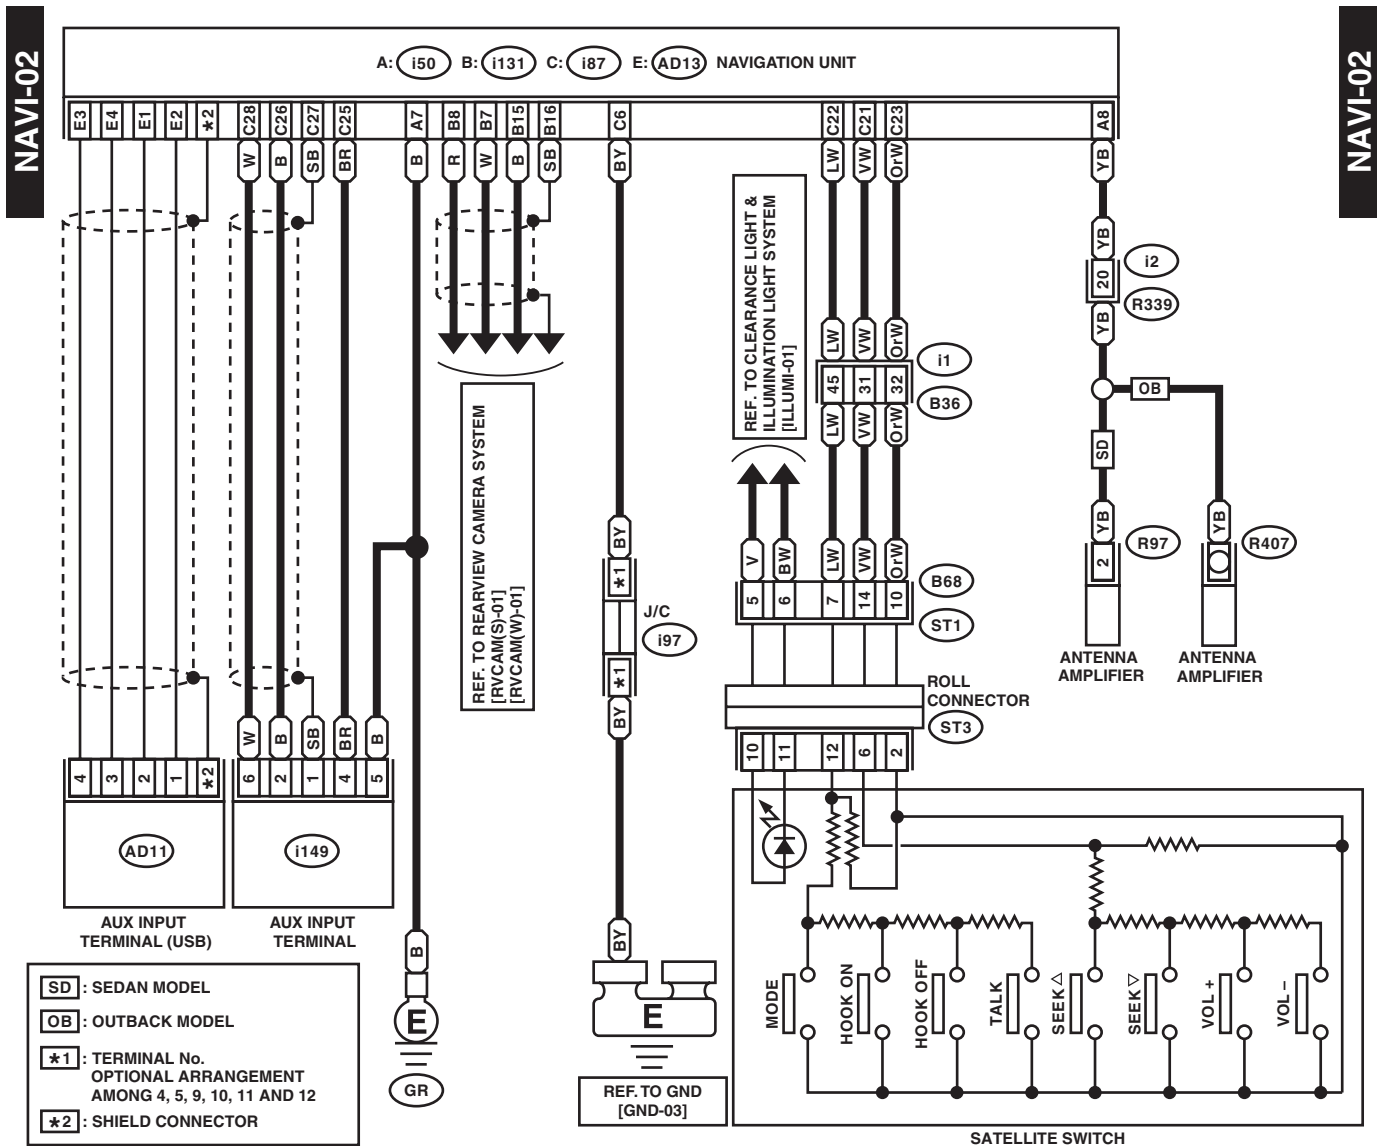

30. Navigation System

A: WIRING DIAGRAM

1. MODEL WITH STANDARD NAVIGATION

WI-41364

Navigation System

WIRING SYSTEM

WI-41365

Navigation System

WIRING SYSTEM

NAVI-03

NAVI-03

- ★1 : TERMINAL No. OPTIONAL ARRANGEMENT AMONG 1, 2 AND 3
- ★2 : TERMINAL No. OPTIONAL ARRANGEMENT AMONG 4, 5 AND 12
- ★3 : TERMINAL No. OPTIONAL ARRANGEMENT AMONG 6, 7 AND 8
- ★4 : TERMINAL No. OPTIONAL ARRANGEMENT AMONG 9, 10 AND 11

WI-41366

Navigation System

WIRING SYSTEM

2. MODEL WITH PREMIUM NAVIGATION

WI-41367

Navigation System

WIRING SYSTEM

WI-41368

Navigation System

WIRING SYSTEM

NAVI(P)-03

NAVI(P)-03

WI-41369

Navigation System

WIRING SYSTEM

NAVI(P)-04