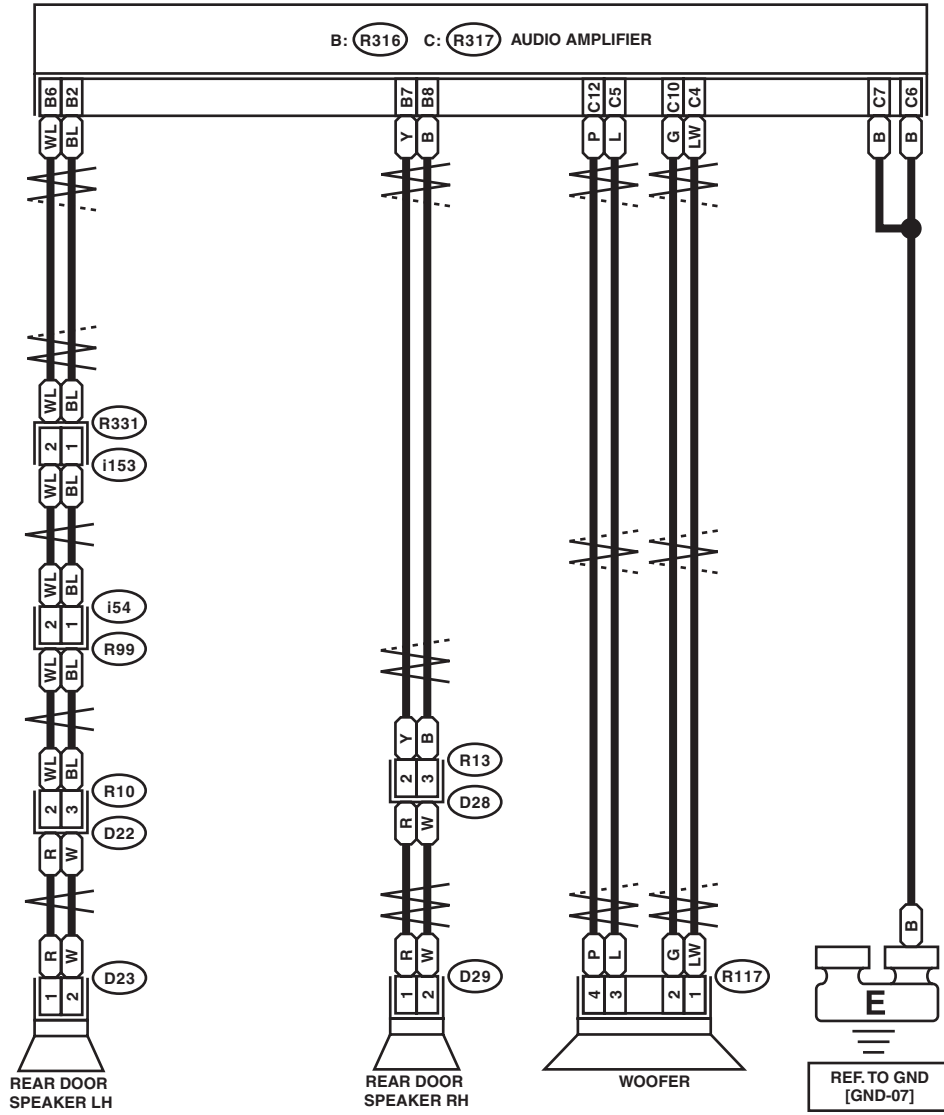

30. Navigation System

A: WIRING DIAGRAM

1. MODEL WITH STANDARD NAVIGATION

WI-41364

Navigation System

WIRING SYSTEM

WI-41365

Navigation System

WIRING SYSTEM

NAVI-03

NAVI-03

- ★1 : TERMINAL No. OPTIONAL ARRANGEMENT AMONG 1, 2 AND 3
- ★2 : TERMINAL No. OPTIONAL ARRANGEMENT AMONG 4, 5 AND 12
- ★3 : TERMINAL No. OPTIONAL ARRANGEMENT AMONG 6, 7 AND 8
- ★4 : TERMINAL No. OPTIONAL ARRANGEMENT AMONG 9, 10 AND 11

Navigation System

WIRING SYSTEM

NAVI(P)-03

NAVI(P)-03

WI-41369

Navigation System

WIRING SYSTEM

NAVI(P)-04

NAVI(P)-04

WI-41370

Navigation System

WIRING SYSTEM

NAVI(P)-05

NAVI(P)-05

WI-41371