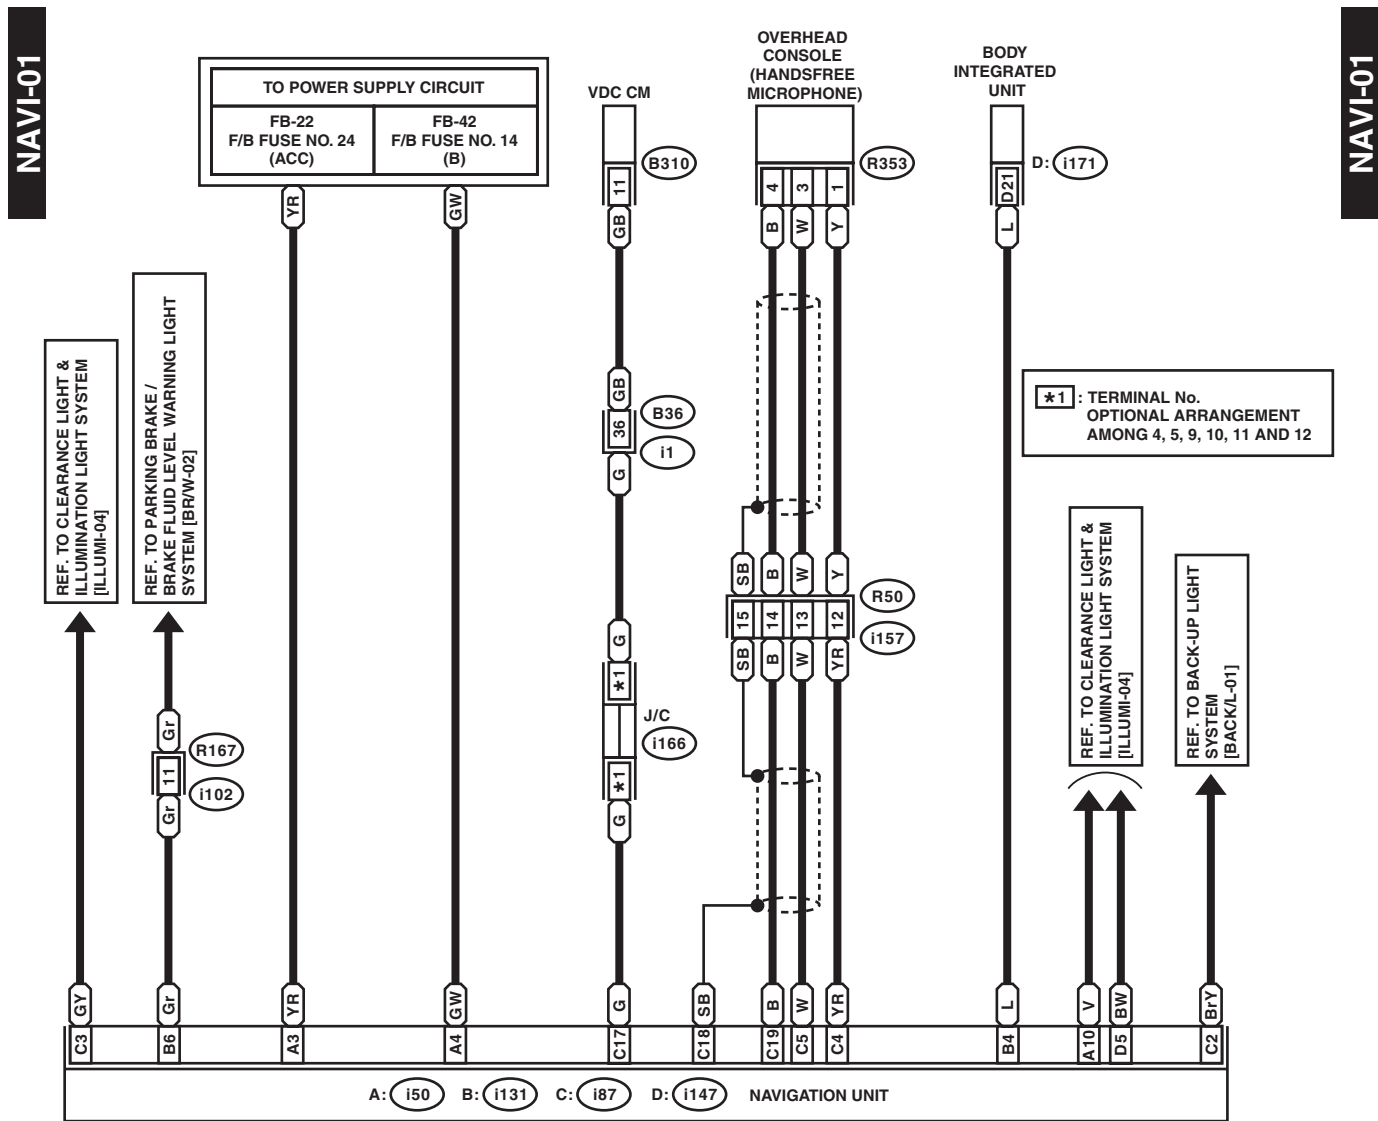

30. Navigation System

A: WIRING DIAGRAM

1. MODEL WITH STANDARD NAVIGATION

WI-41364

Navigation System

WIRING SYSTEM

WI-41365

Navigation System

WIRING SYSTEM

NAVI-03

NAVI-03

- ★1 : TERMINAL No. OPTIONAL ARRANGEMENT AMONG 1, 2 AND 3
- ★2 : TERMINAL No. OPTIONAL ARRANGEMENT AMONG 4, 5 AND 12
- ★3 : TERMINAL No. OPTIONAL ARRANGEMENT AMONG 6, 7 AND 8
- ★4 : TERMINAL No. OPTIONAL ARRANGEMENT AMONG 9, 10 AND 11

WI-41366

Navigation System

WIRING SYSTEM

2. MODEL WITH PREMIUM NAVIGATION

WI-41367

Navigation System

WIRING SYSTEM

WI-41368

Navigation System

WIRING SYSTEM

NAVI(P)-03

NAVI(P)-03

WI-41369

Navigation System

WIRING SYSTEM

NAVI(P)-04