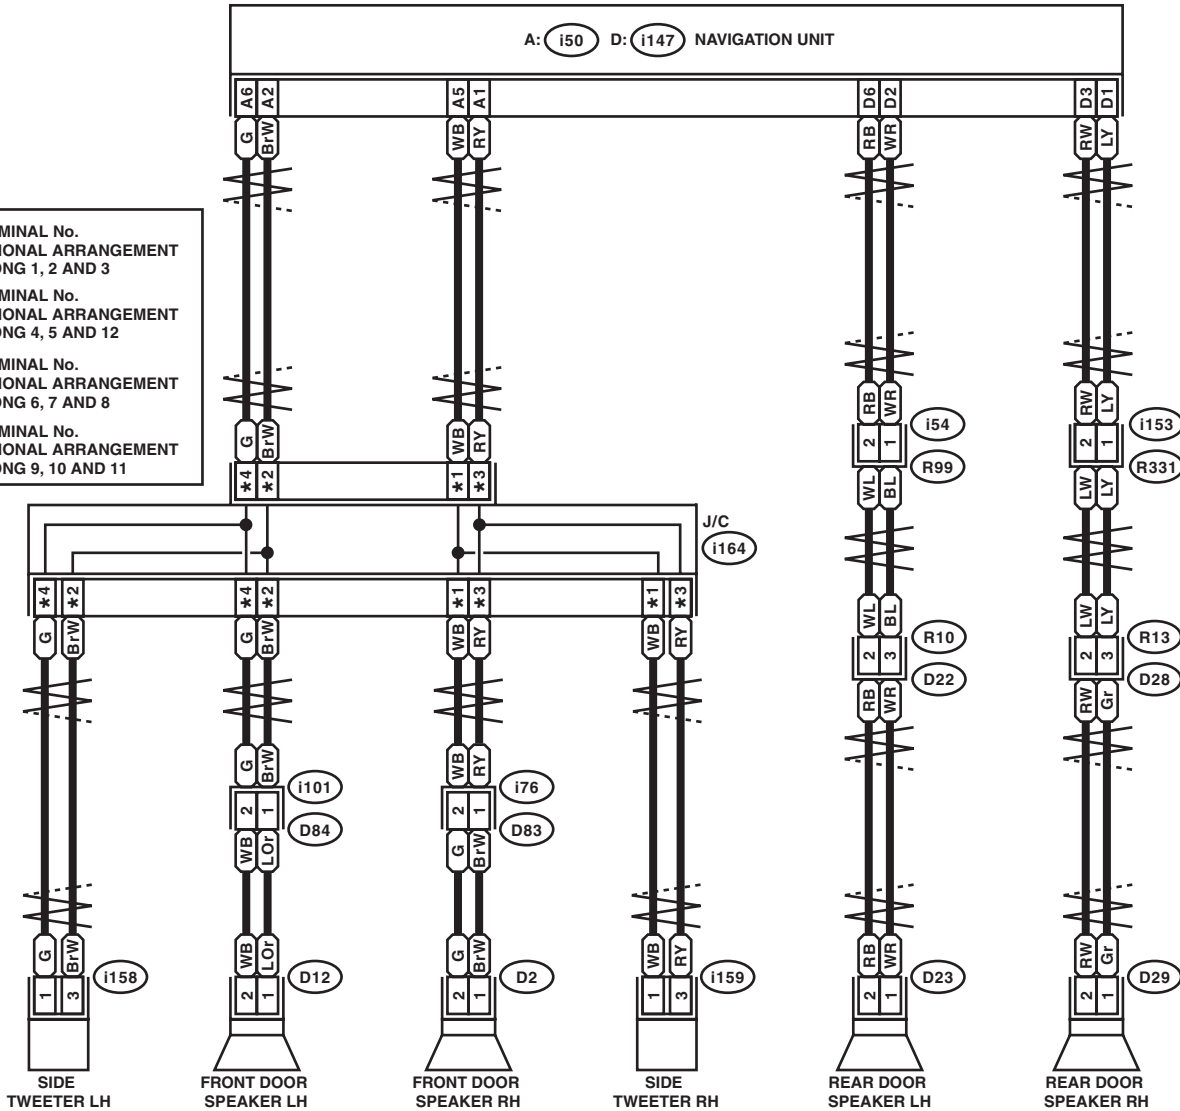

30. Navigation System

A: WIRING DIAGRAM

1. MODEL WITH STANDARD NAVIGATION

WI-41364

Navigation System

WIRING SYSTEM

WI-41365

Navigation System

WIRING SYSTEM

NAVI-03

NAVI-03

- ★1 : TERMINAL No. OPTIONAL ARRANGEMENT AMONG 1, 2 AND 3
- ★2 : TERMINAL No. OPTIONAL ARRANGEMENT AMONG 4, 5 AND 12
- ★3 : TERMINAL No. OPTIONAL ARRANGEMENT AMONG 6, 7 AND 8
- ★4 : TERMINAL No. OPTIONAL ARRANGEMENT AMONG 9, 10 AND 11

WI-41366

Navigation System

WIRING SYSTEM

2. MODEL WITH PREMIUM NAVIGATION

WI-41367

Navigation System

WIRING SYSTEM

WI-41368