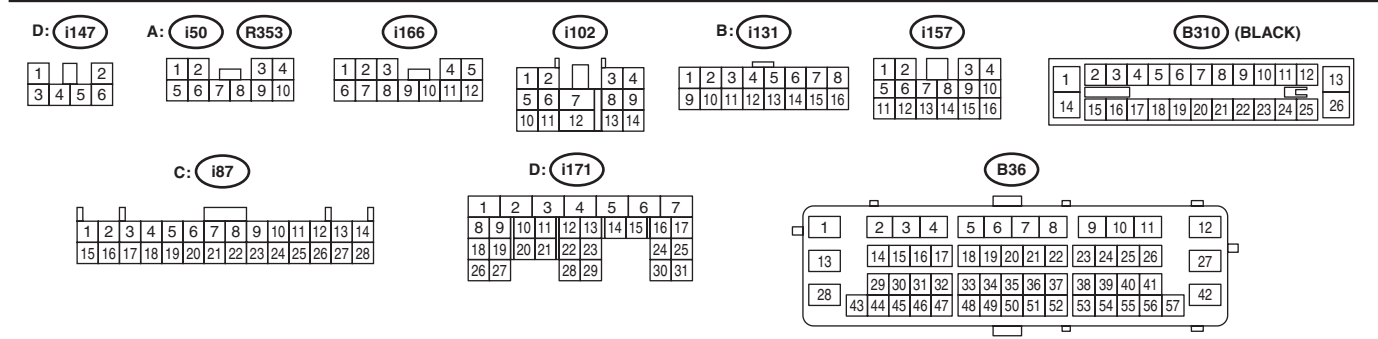

30. Navigation System

A: WIRING DIAGRAM

1. MODEL WITH STANDARD NAVIGATION

WI-41364

Navigation System

WIRING SYSTEM

WI-41365

Navigation System

WIRING SYSTEM

NAVI-03

NAVI-03

- ★1 : TERMINAL No. OPTIONAL ARRANGEMENT AMONG 1, 2 AND 3
- ★2 : TERMINAL No. OPTIONAL ARRANGEMENT AMONG 4, 5 AND 12
- ★3 : TERMINAL No. OPTIONAL ARRANGEMENT AMONG 6, 7 AND 8
- ★4 : TERMINAL No. OPTIONAL ARRANGEMENT AMONG 9, 10 AND 11