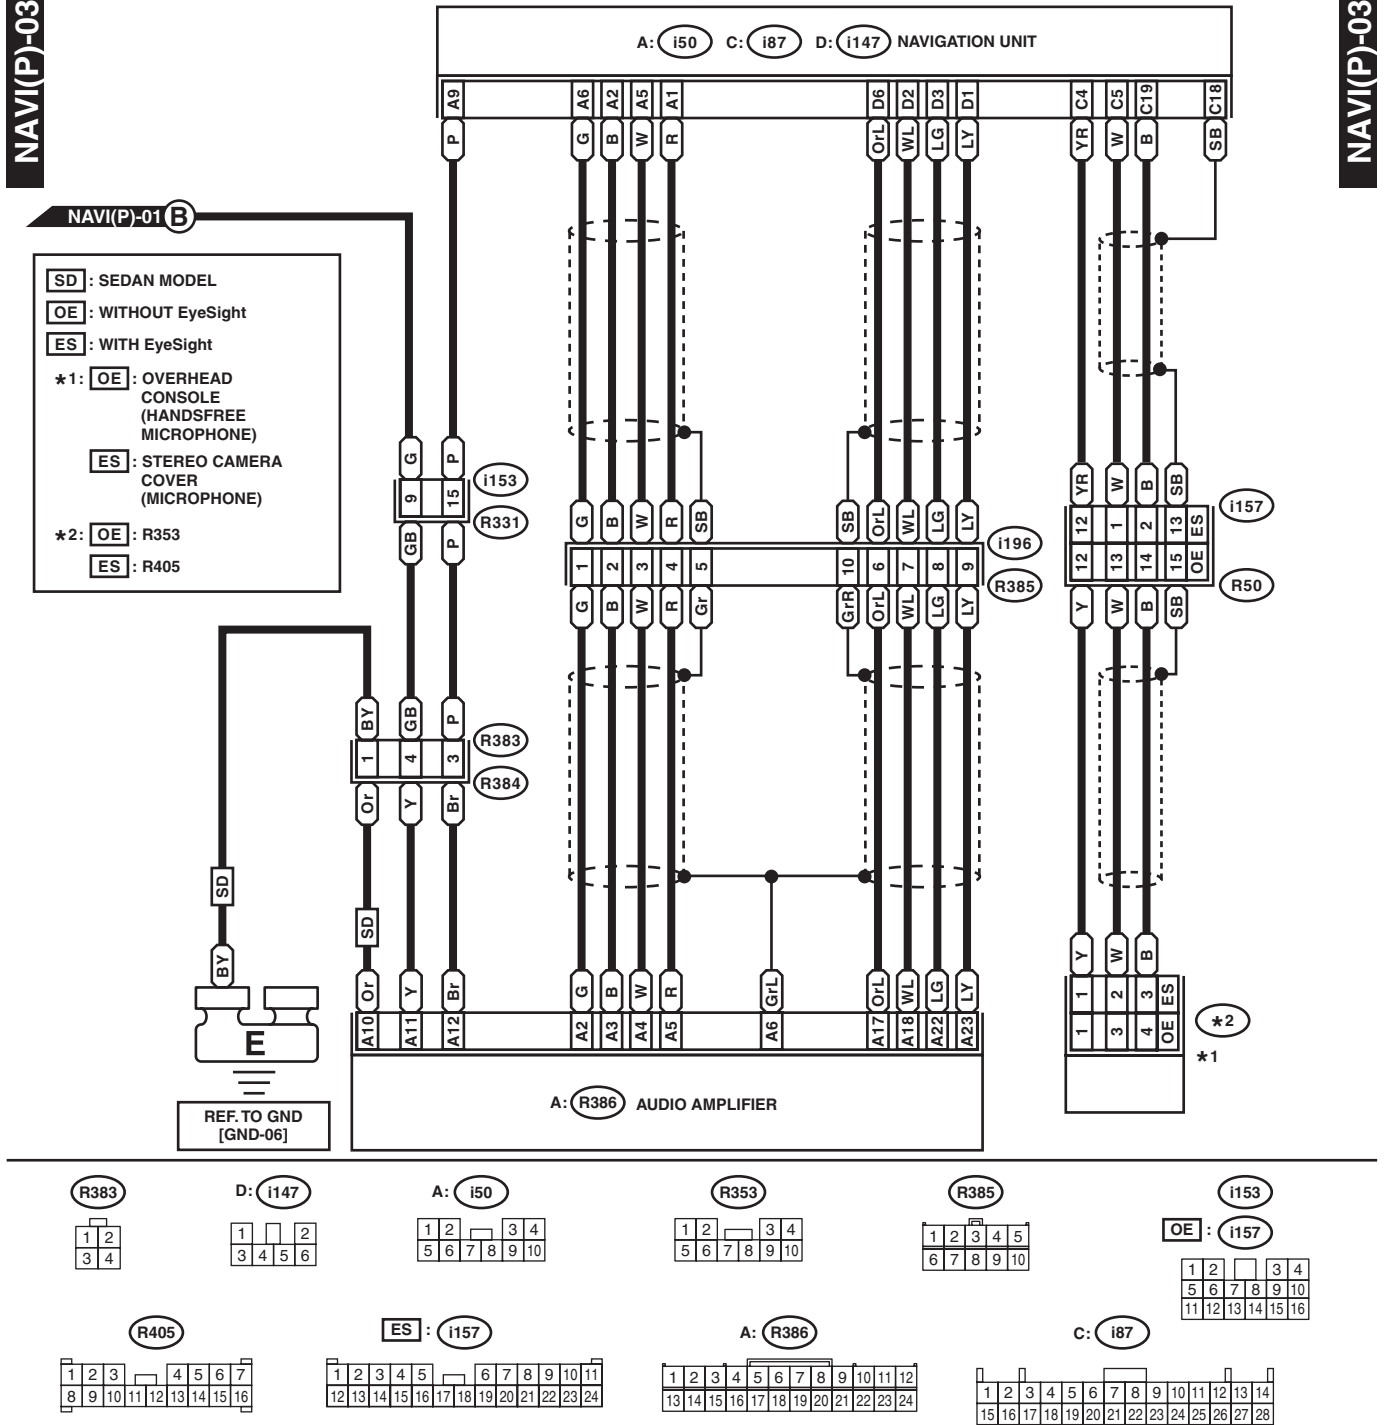

30. Navigation System

A: WIRING DIAGRAM

1. MODEL WITH STANDARD NAVIGATION

WI-41364

Navigation System

WIRING SYSTEM

WI-41365

Navigation System

WIRING SYSTEM

NAVI-03

NAVI-03

- ★1 : TERMINAL No. OPTIONAL ARRANGEMENT AMONG 1, 2 AND 3
- ★2 : TERMINAL No. OPTIONAL ARRANGEMENT AMONG 4, 5 AND 12
- ★3 : TERMINAL No. OPTIONAL ARRANGEMENT AMONG 6, 7 AND 8
- ★4 : TERMINAL No. OPTIONAL ARRANGEMENT AMONG 9, 10 AND 11

WI-41366

Navigation System

WIRING SYSTEM

2. MODEL WITH PREMIUM NAVIGATION

WI-41367

Navigation System

WIRING SYSTEM

WI-41368

Navigation System

WIRING SYSTEM

NAVI(P)-03

NAVI(P)-03

WI-41369

Navigation System

WIRING SYSTEM

NAVI(P)-04