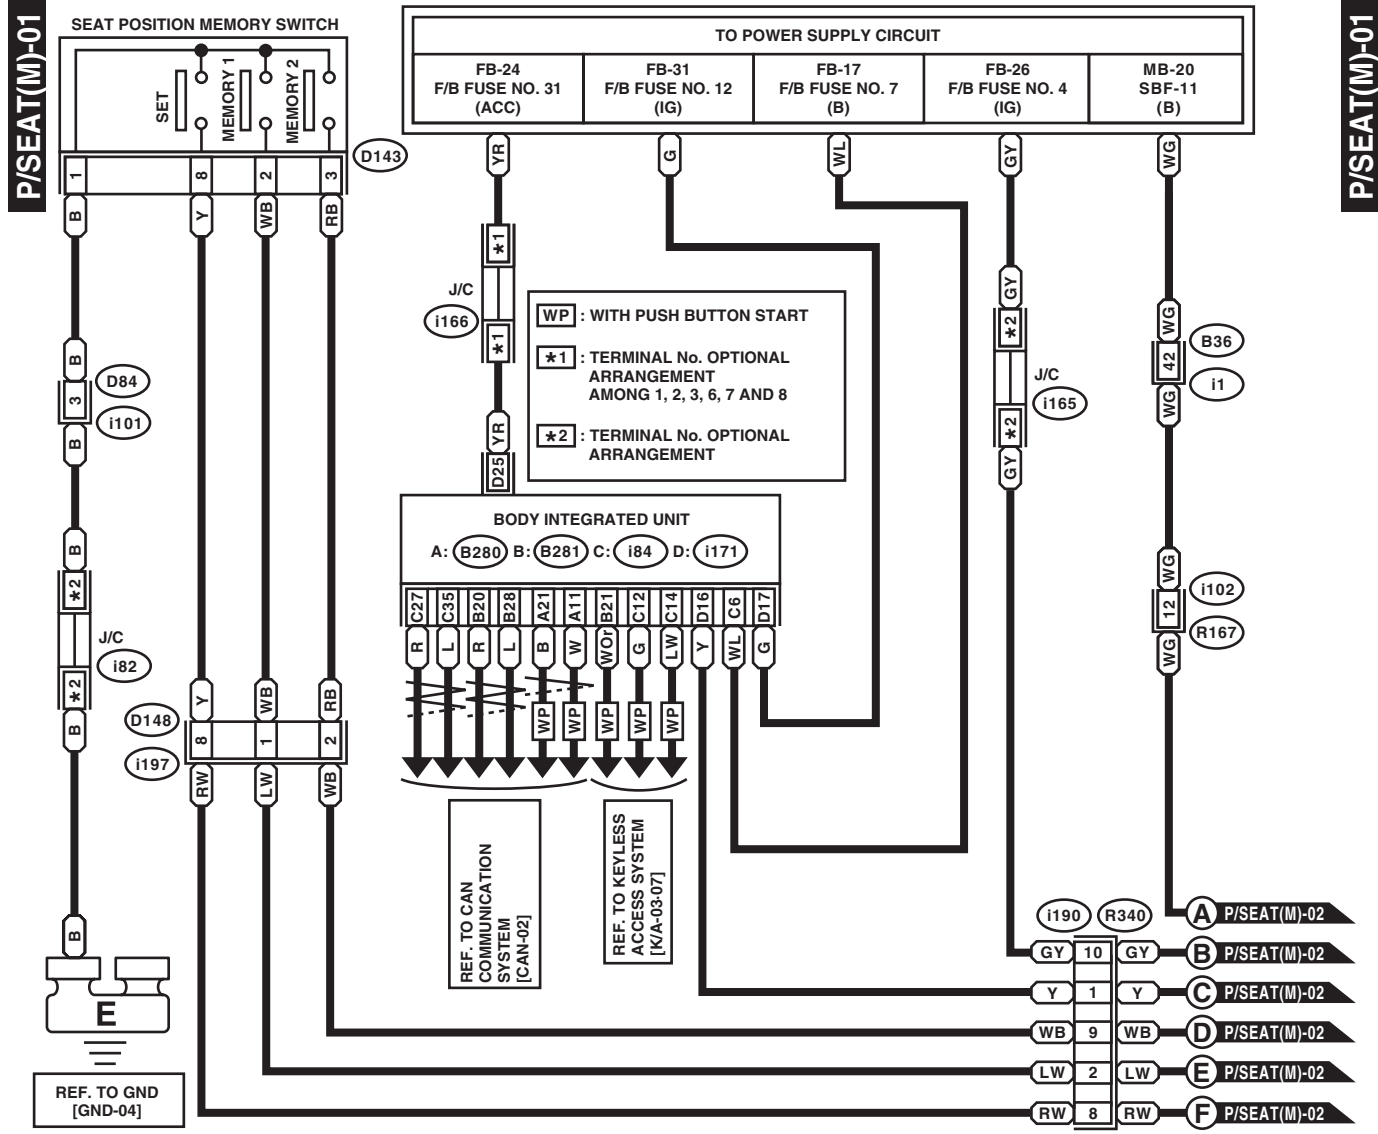

R109 (BLACK)

R191 (LIGHT GRAY)

R192 R368

i53

R190

WI-25557

2. WITH MEMORY

WI-36309

Power Seat System

WIRING SYSTEM

WI-41478