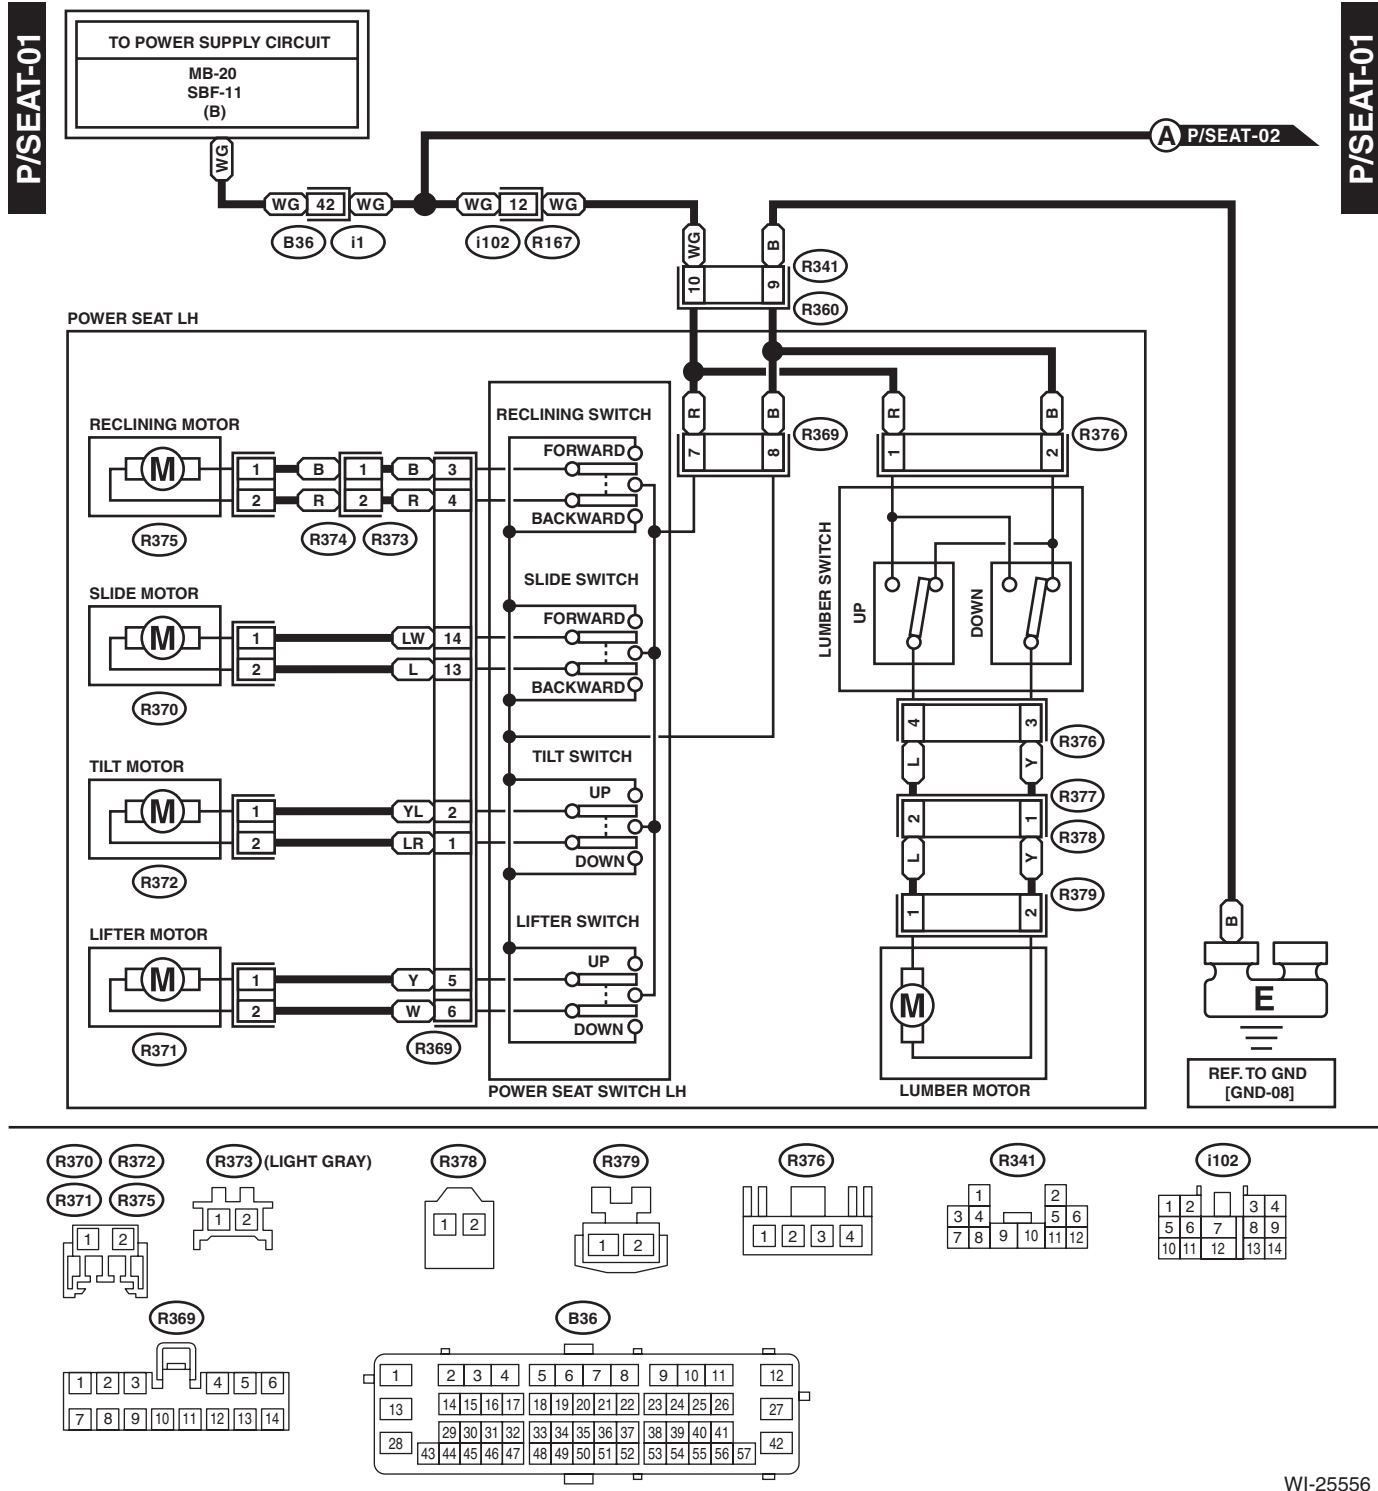

34. Power Seat System

A: WIRING DIAGRAM

1. WITHOUT MEMORY

WI-25556

Power Seat System

WIRING SYSTEM

P/SEAT-02

P/SEAT-02

R109 (BLACK)

R191 (LIGHT GRAY)

R192 R368

i53

R190

WI-25557

2. WITH MEMORY

WI-36309

Power Seat System

WIRING SYSTEM

WI-41478