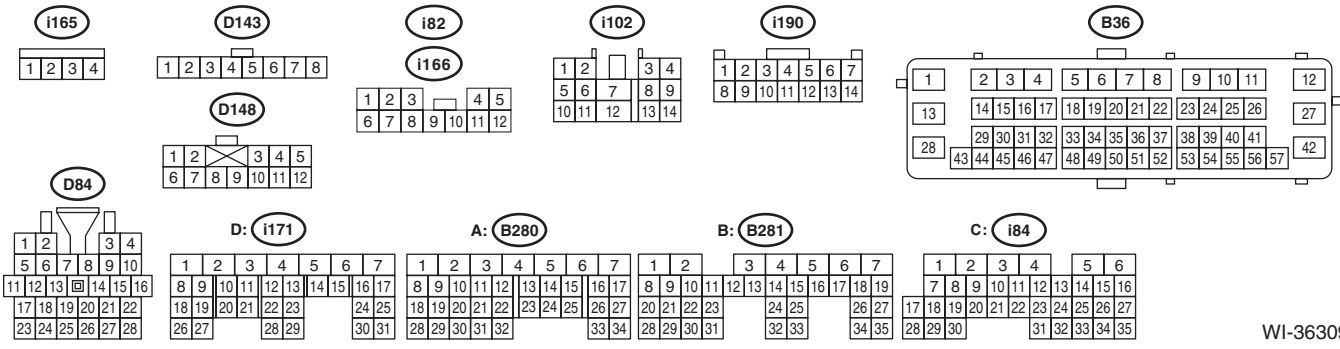

34. Power Seat System

A: WIRING DIAGRAM

1. WITHOUT MEMORY

WI-25556

Power Seat System

WIRING SYSTEM

P/SEAT-02

P/SEAT-02

R109 (BLACK)

R191 (LIGHT GRAY)

R192 R368

i53

R190

WI-25557

2. WITH MEMORY

WI-36309