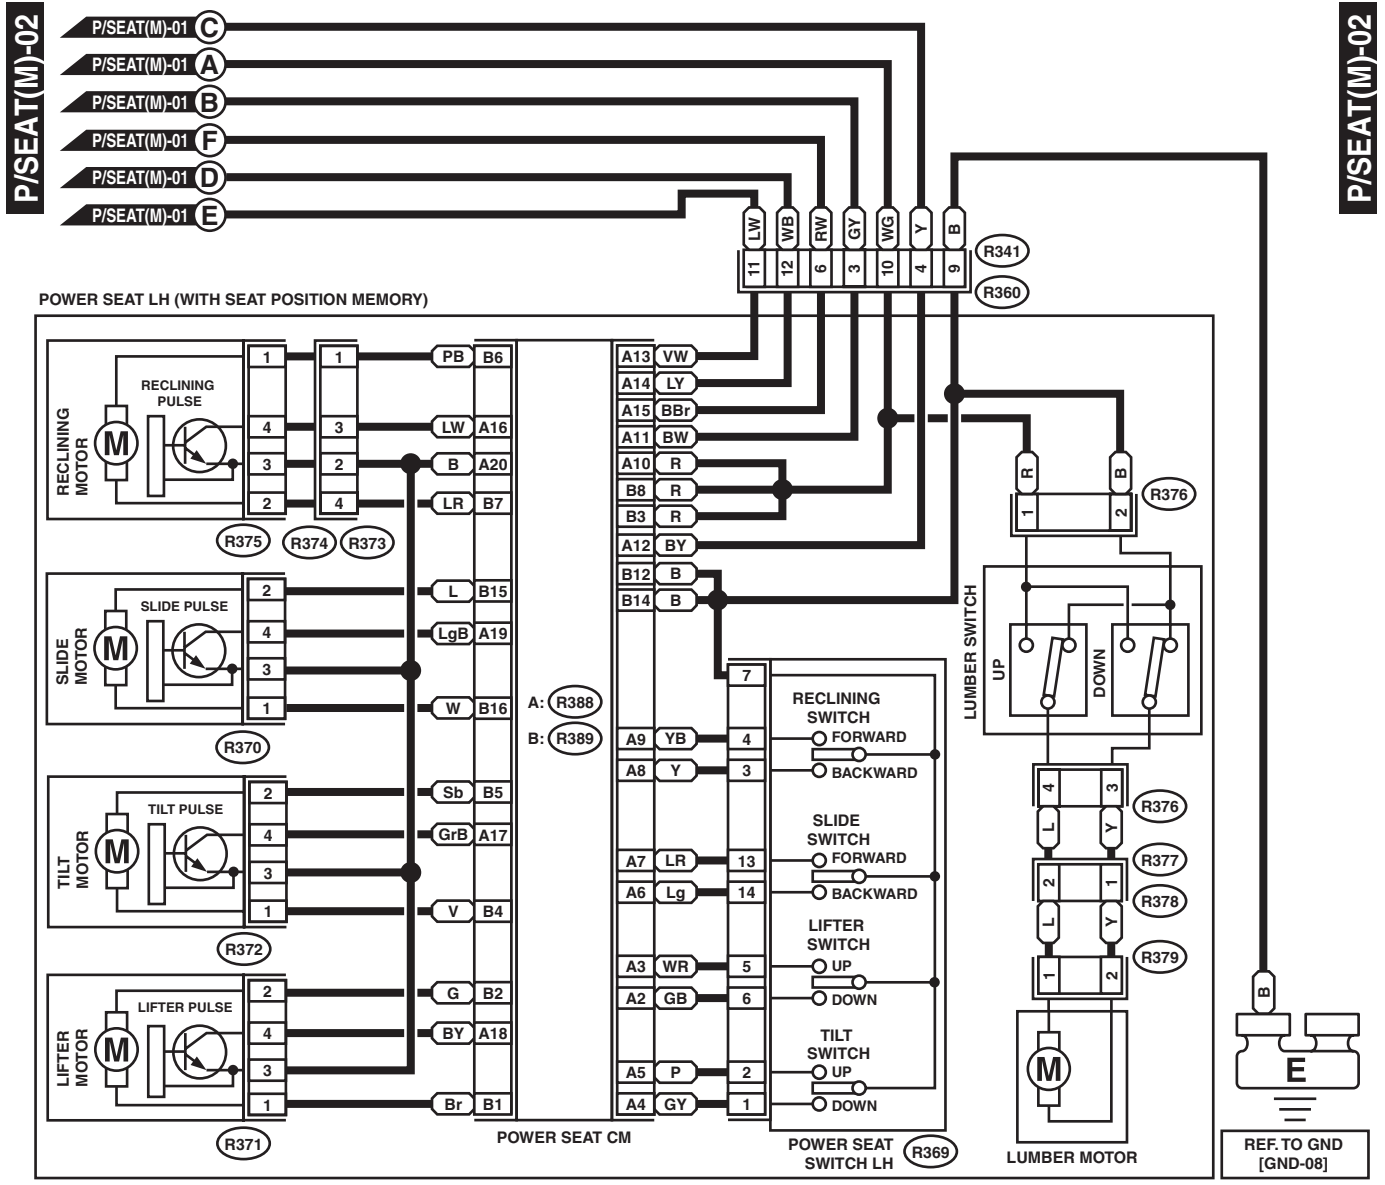

34. Power Seat System

A: WIRING DIAGRAM

1. WITHOUT MEMORY

WI-25556

Power Seat System

WIRING SYSTEM

P/SEAT-02

P/SEAT-02

R109 (BLACK)

R191 (LIGHT GRAY)

R192 R368

i53

R190

WI-25557

2. WITH MEMORY

WI-36309

Power Seat System

WIRING SYSTEM

WI-41478