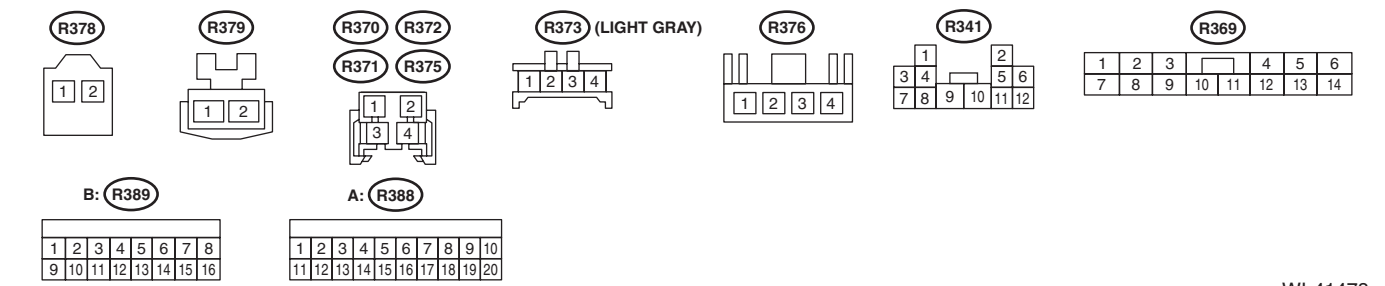

Power Seat System

WIRING SYSTEM

WI-41478