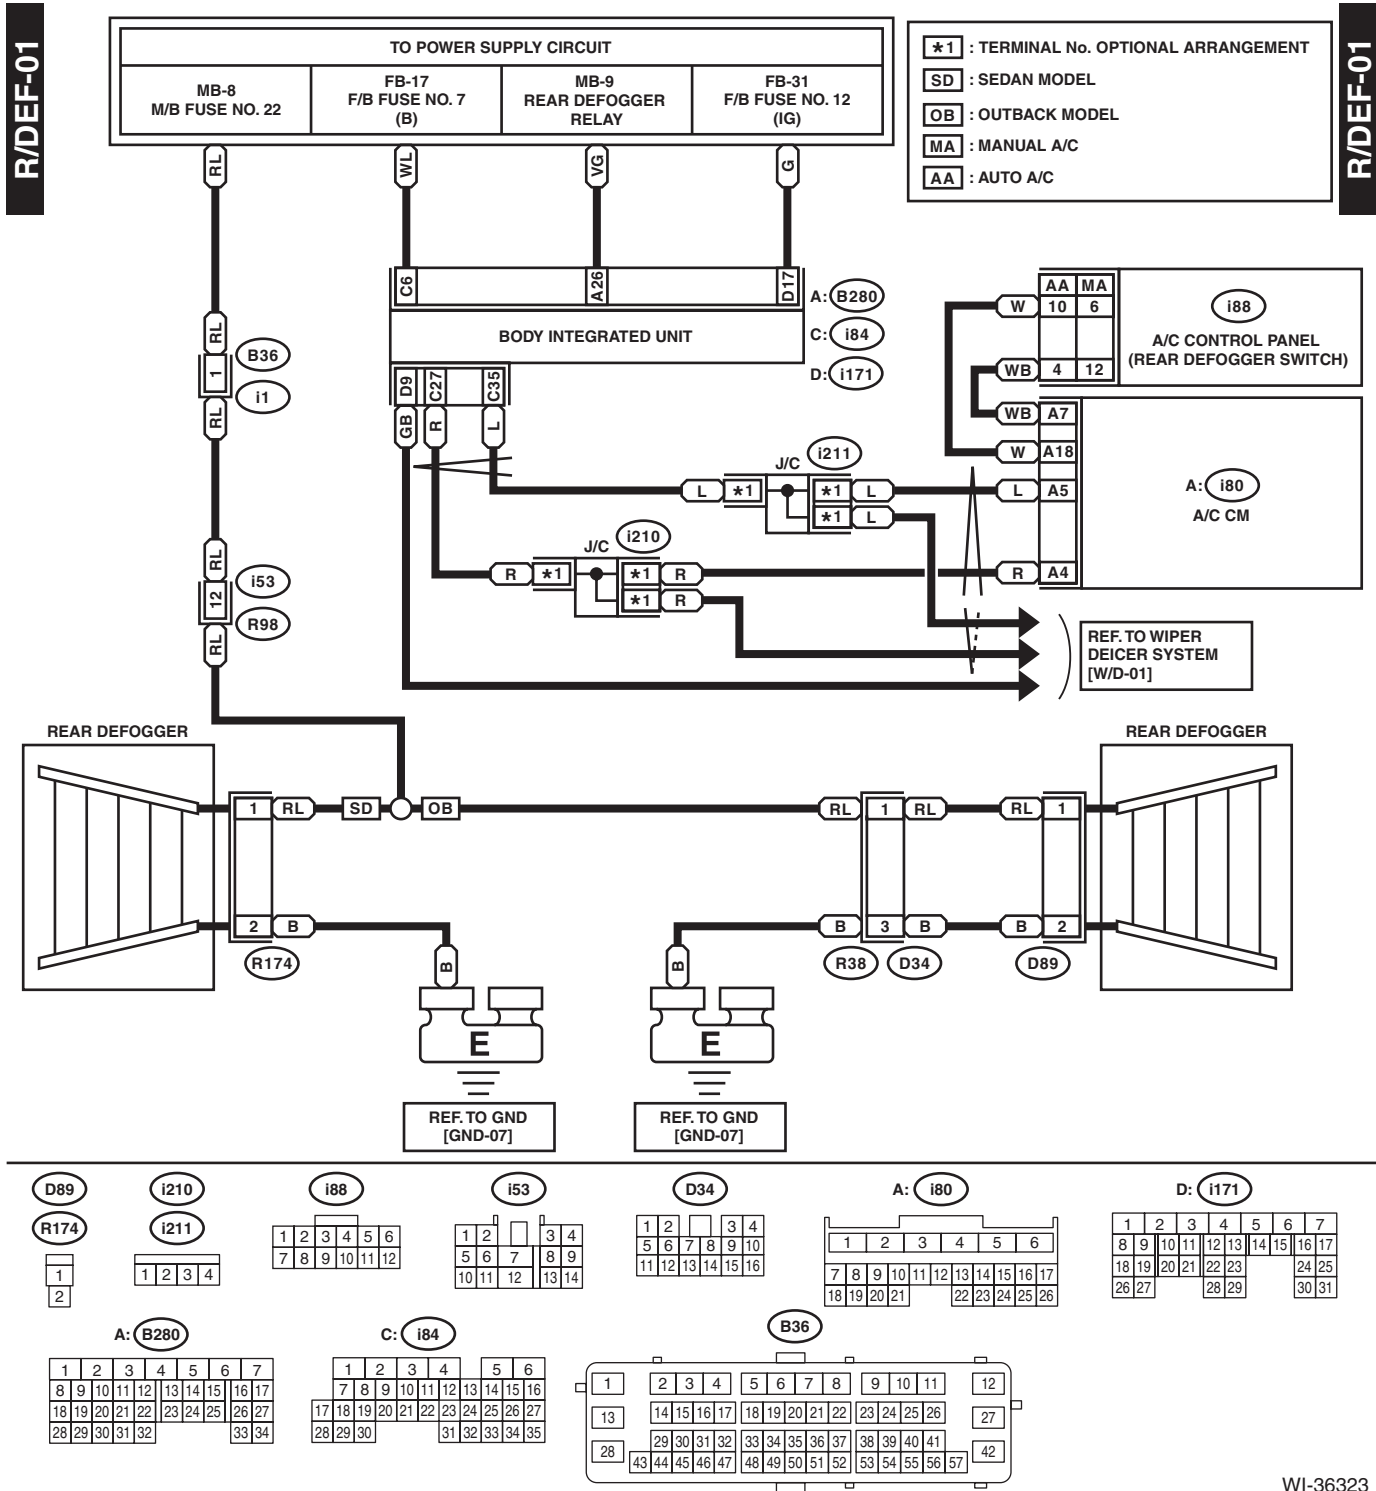

Rear Defogger System

WIRING SYSTEM

39.Rear Defogger System

A: WIRING DIAGRAM

WI-36323