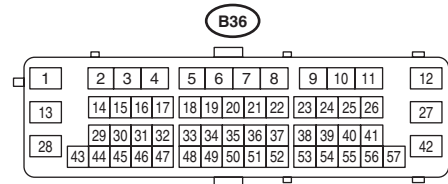

Rearview Camera System

WIRING SYSTEM

2. WITHOUT NAVIGATION (OUTBACK MODEL)

WI-41379