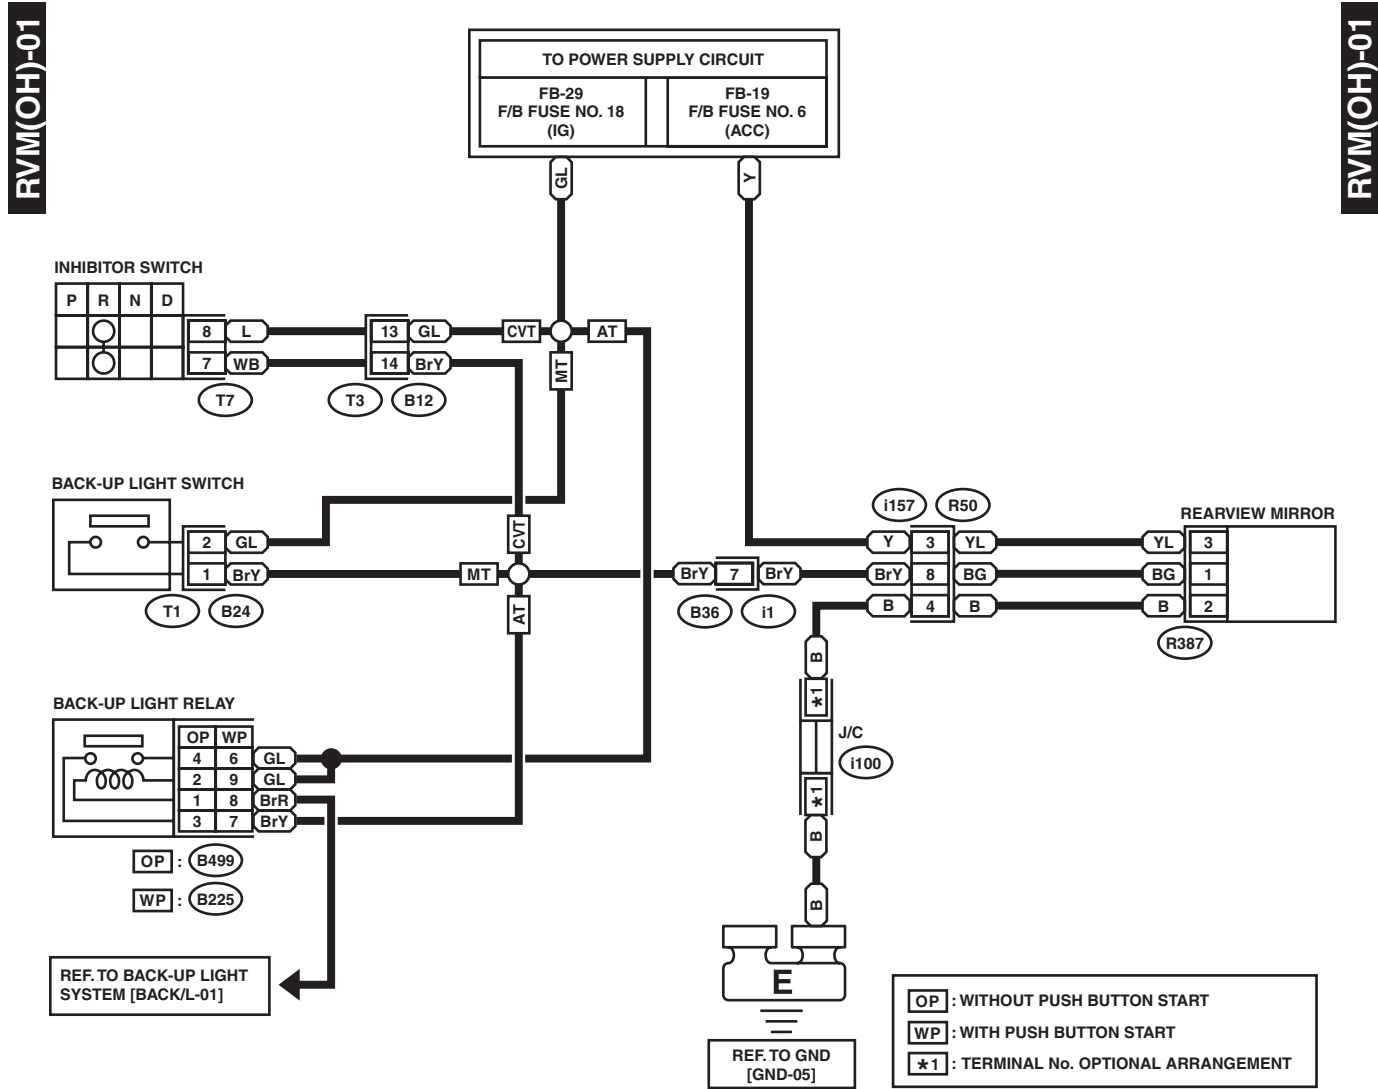

41. Rearview Mirror System

A: WIRING DIAGRAM

1. WITHOUT HOME LINK

WI-36329

Rearview Mirror System

WIRING SYSTEM

2. WITH HOME LINK

RVM(WH)-01

RVM(WH)-01

WI-37599