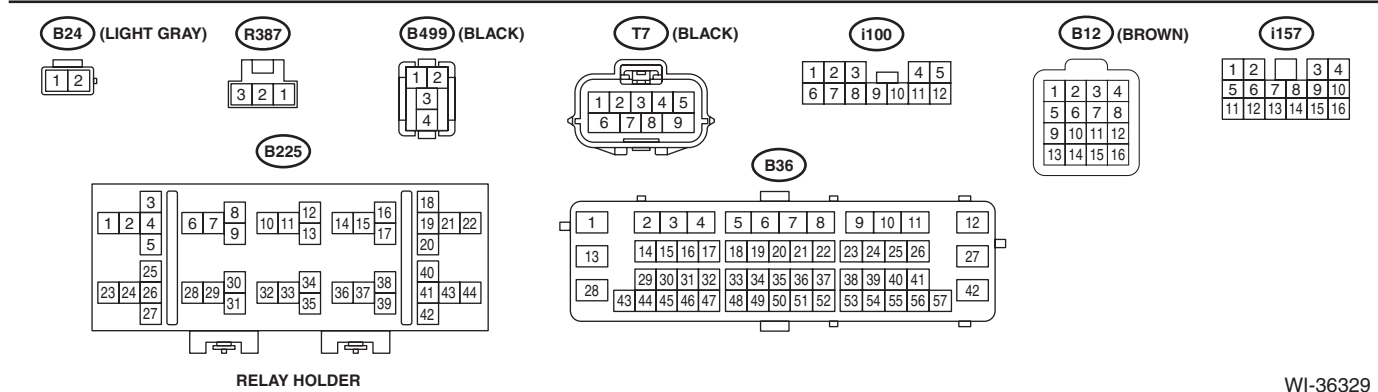

41. Rearview Mirror System

A: WIRING DIAGRAM

1. WITHOUT HOME LINK

WI-36329

Rearview Mirror System

WIRING SYSTEM

2. WITH HOME LINK

RVM(WH)-01