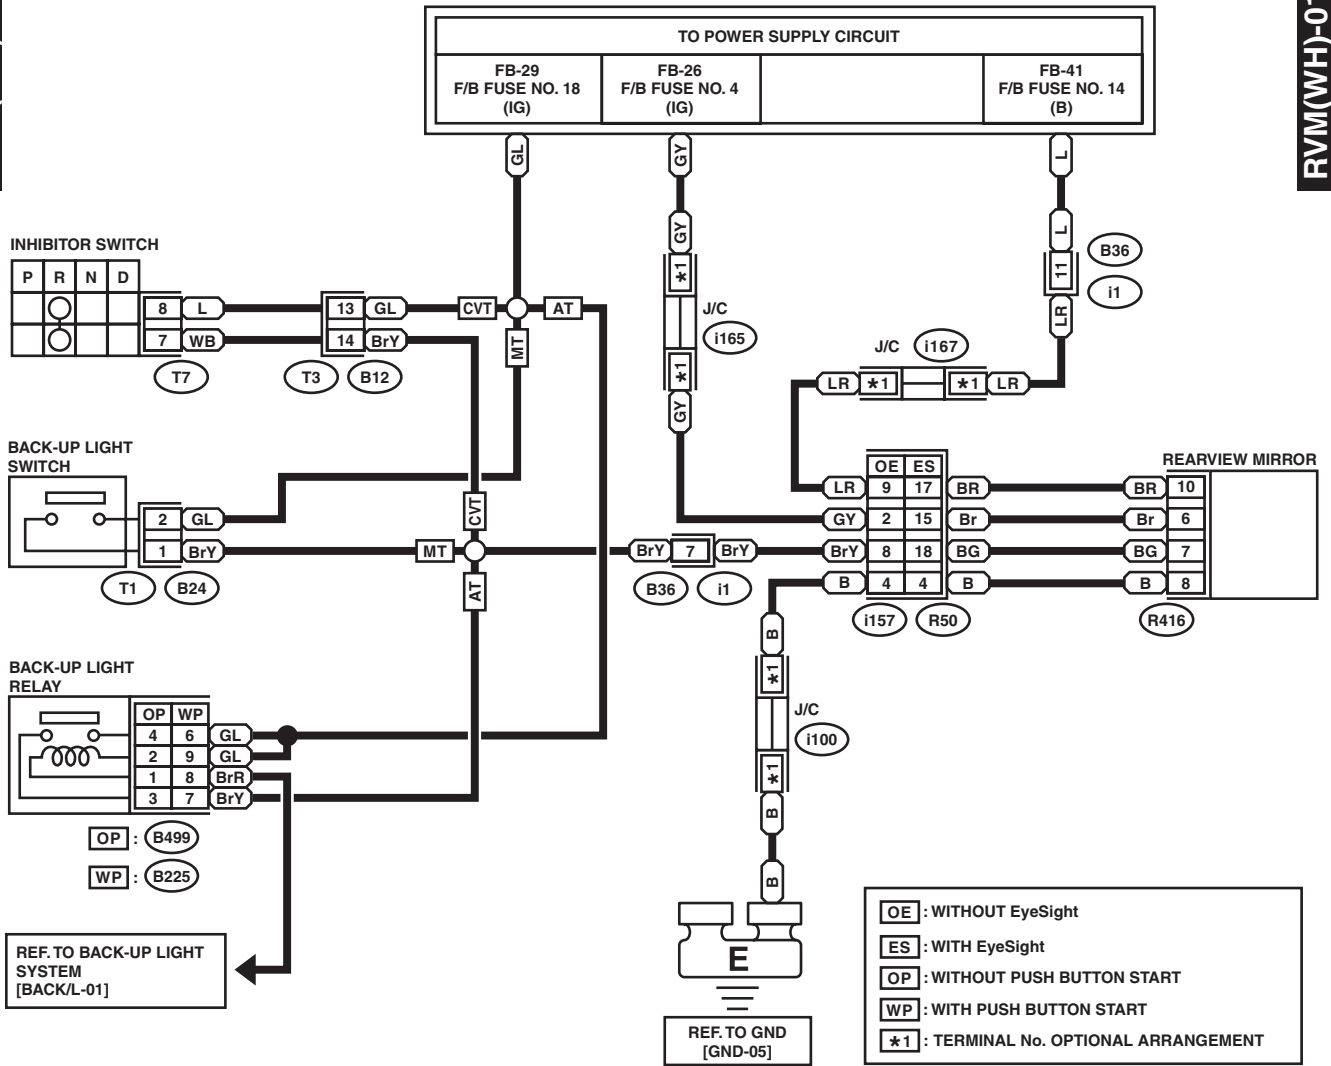

41. Rearview Mirror System

A: WIRING DIAGRAM

1. WITHOUT HOME LINK

WI-36329

Rearview Mirror System

WIRING SYSTEM

2. WITH HOME LINK

RVM(WH)-01

RVM(WH)-01

WI-37599