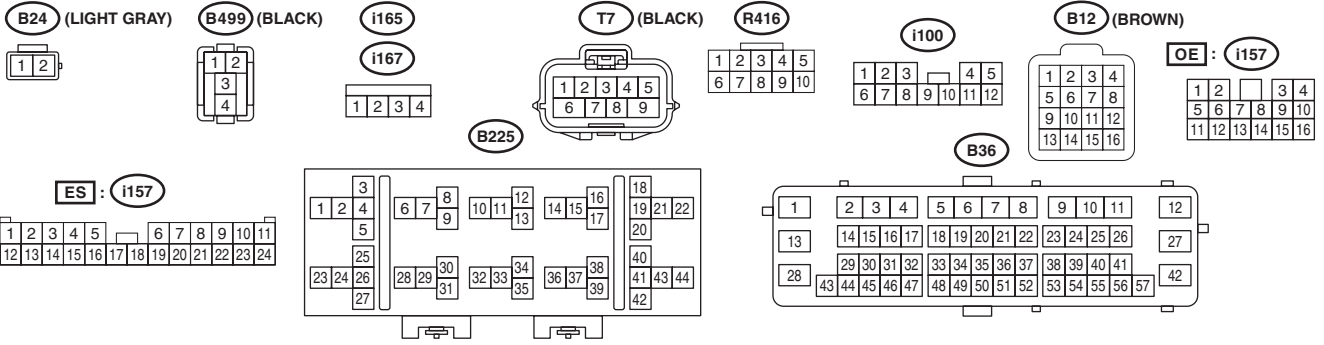

Rearview Mirror System

WIRING SYSTEM

2. WITH HOME LINK

RVM(WH)-01

RVM(WH)-01

WI-37599