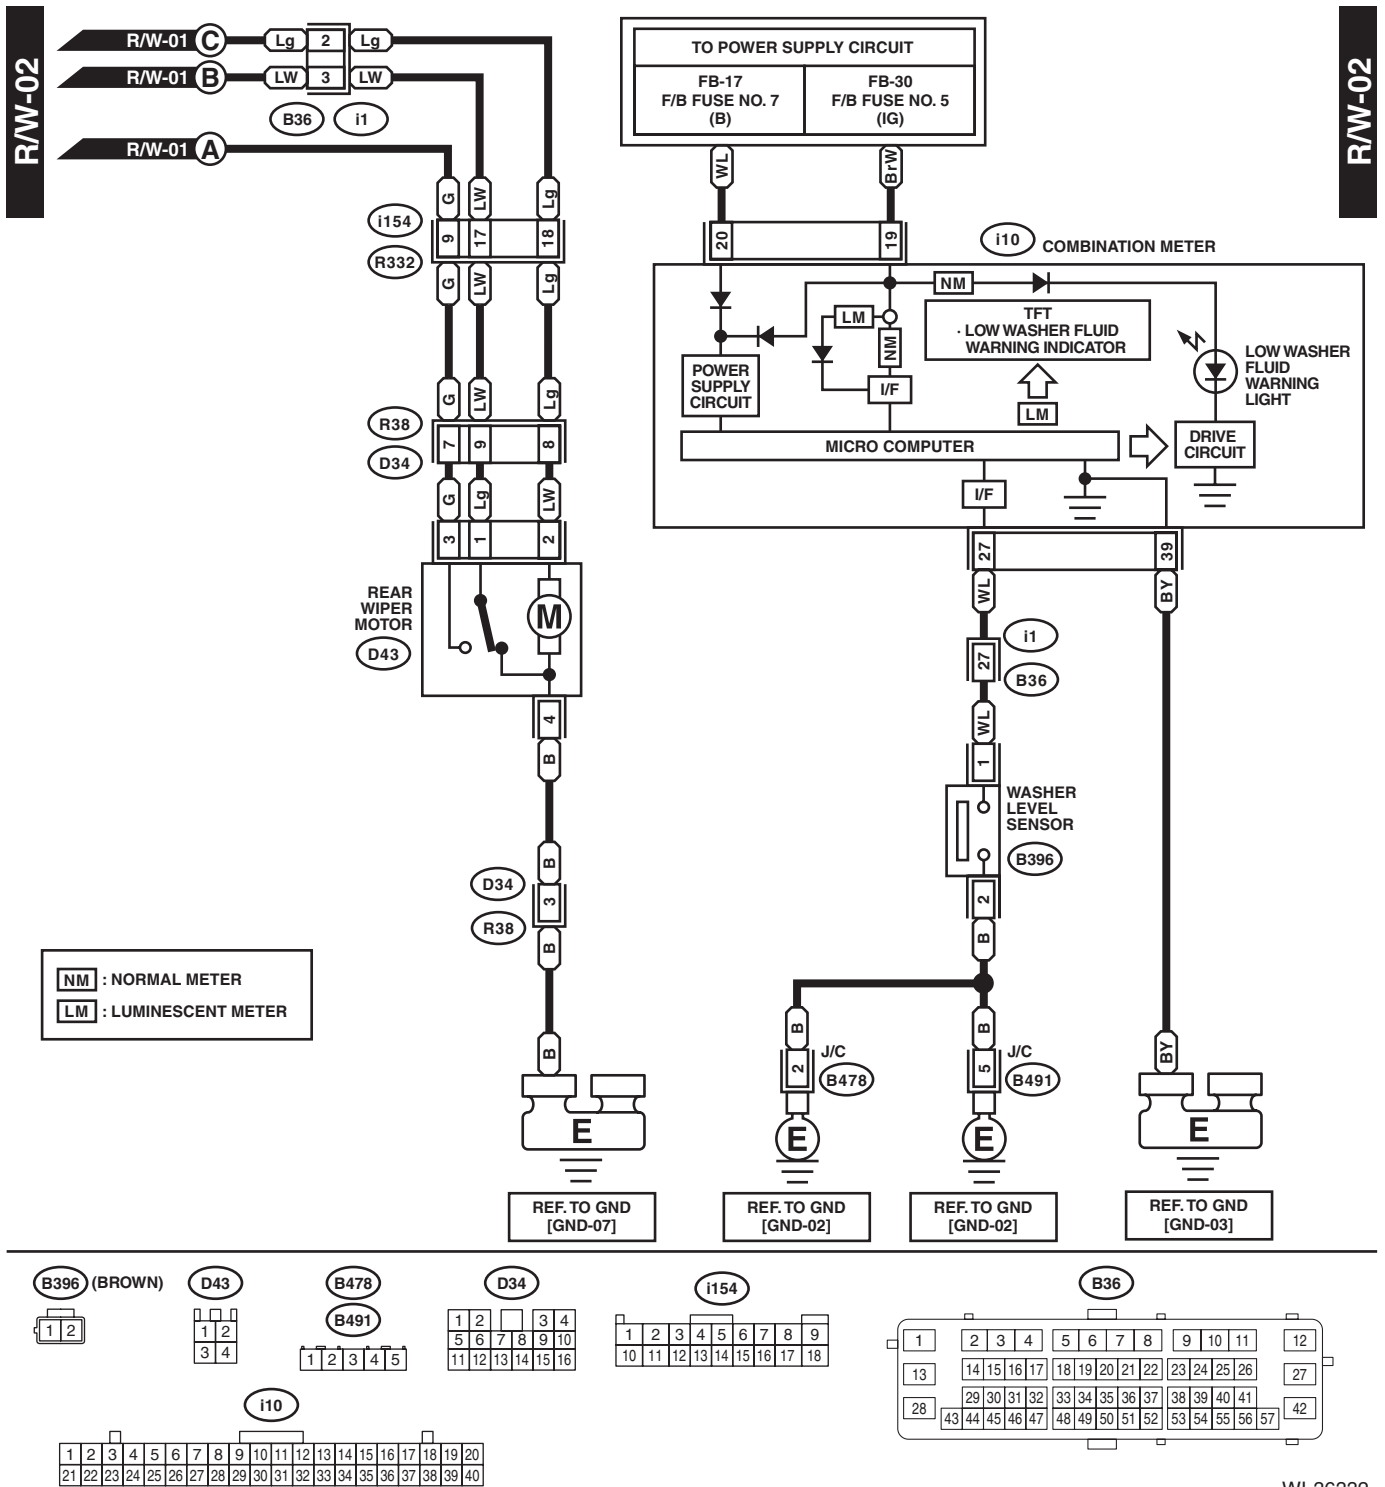

42.Rear Wiper and Washer System

A: WIRING DIAGRAM

WI-41893

Rear Wiper and Washer System

WIRING SYSTEM

WI-36332