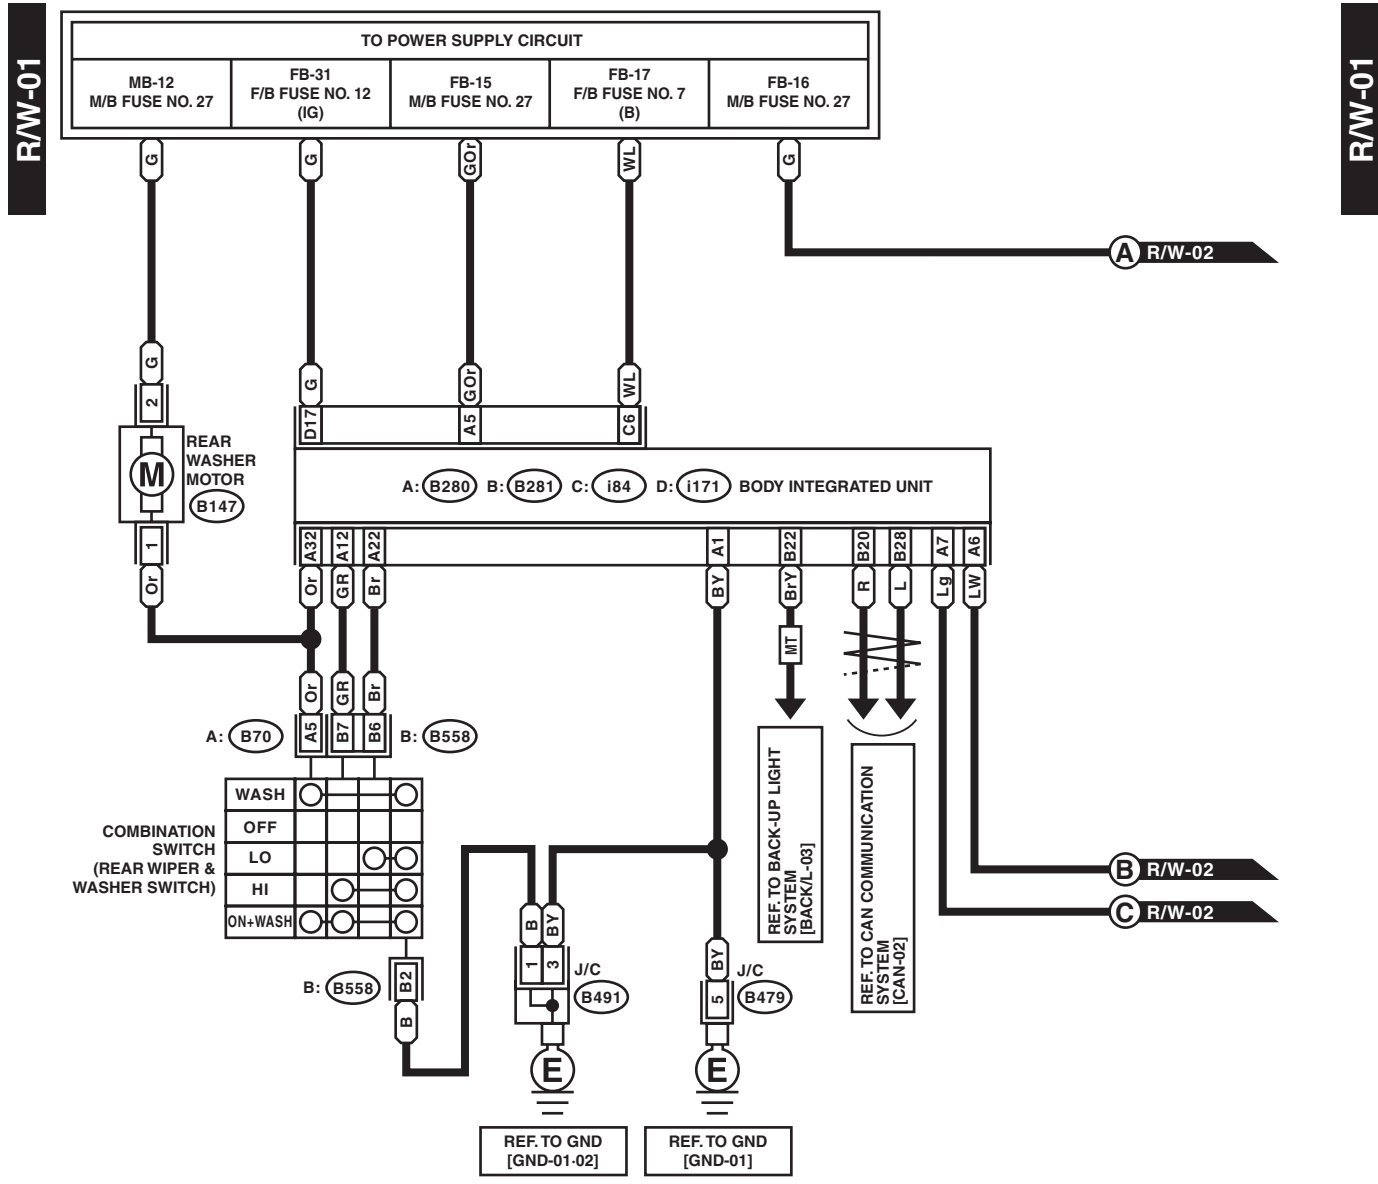

42.Rear Wiper and Washer System

A: WIRING DIAGRAM

WI-41893

Rear Wiper and Washer System

WIRING SYSTEM

WI-36332