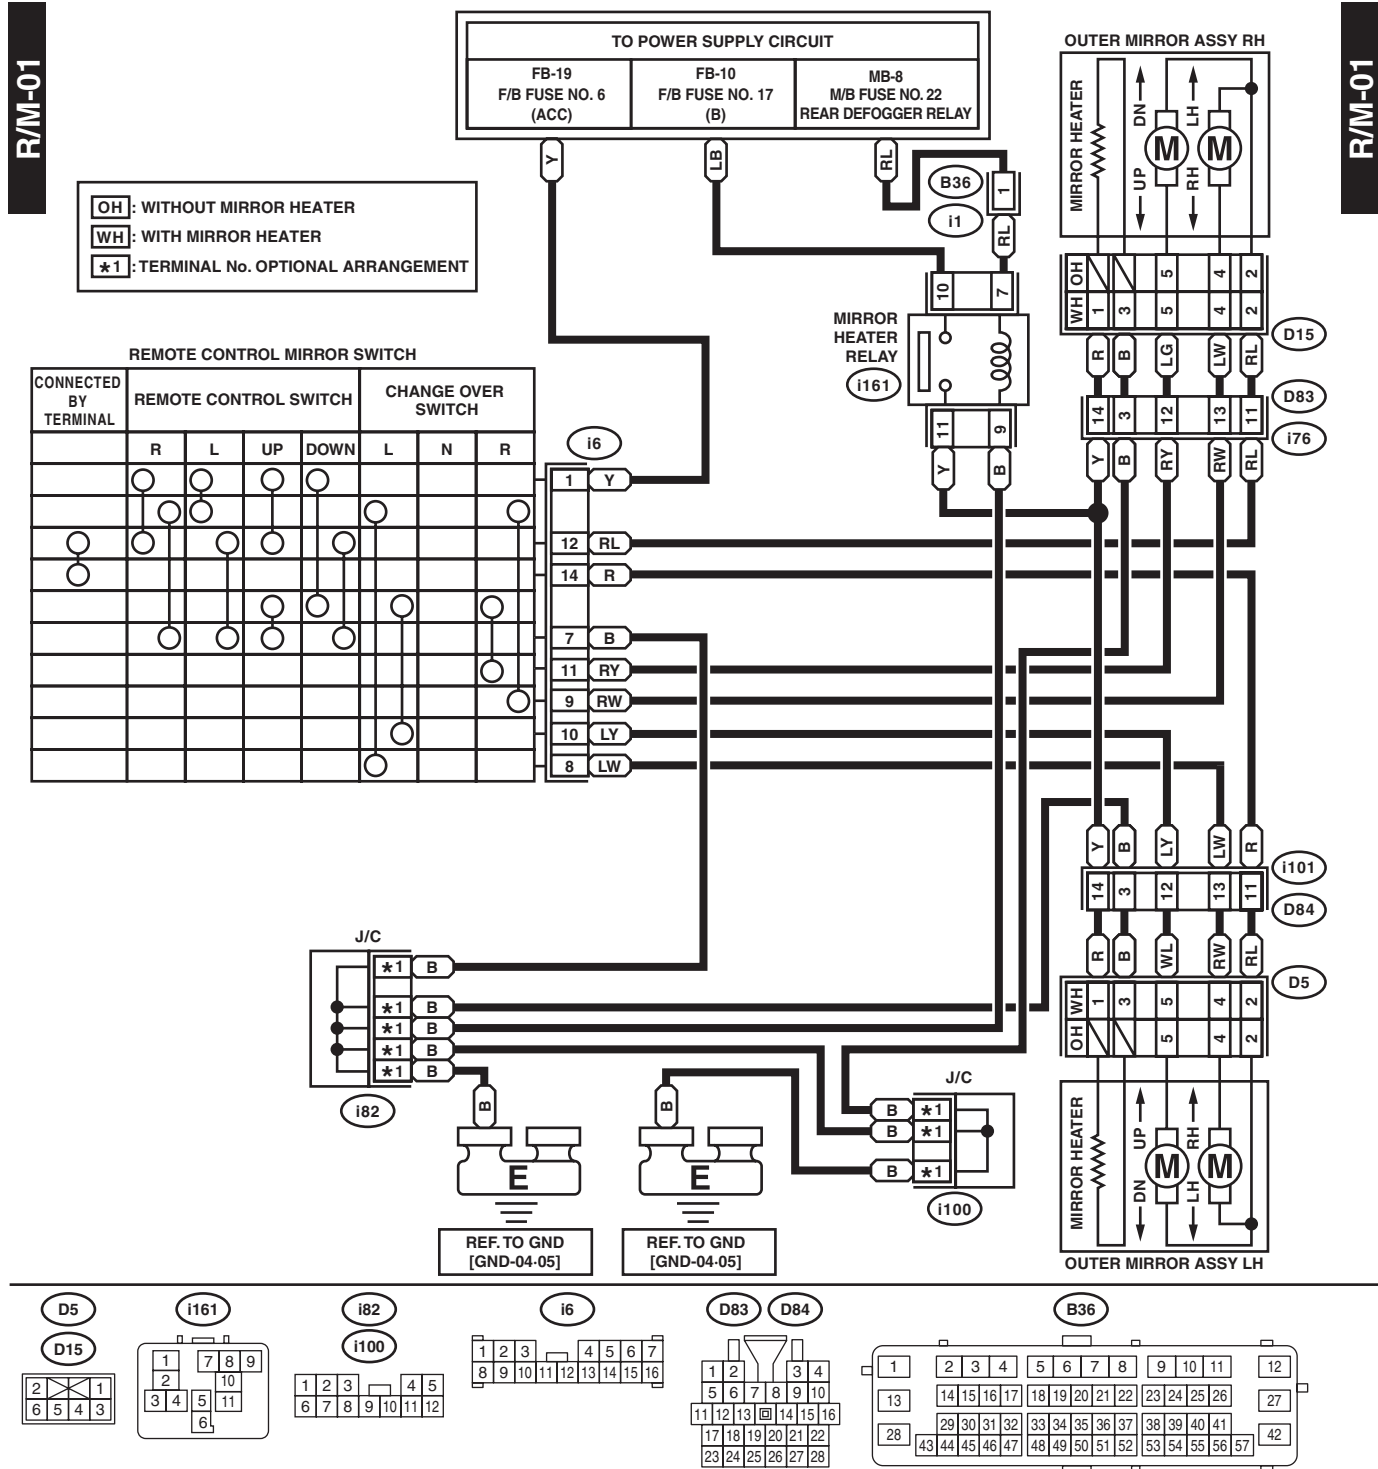

43. Remote Control Mirror System

A: WIRING DIAGRAM

1. WITHOUT MIRROR TURN SIGNAL

WI-41894