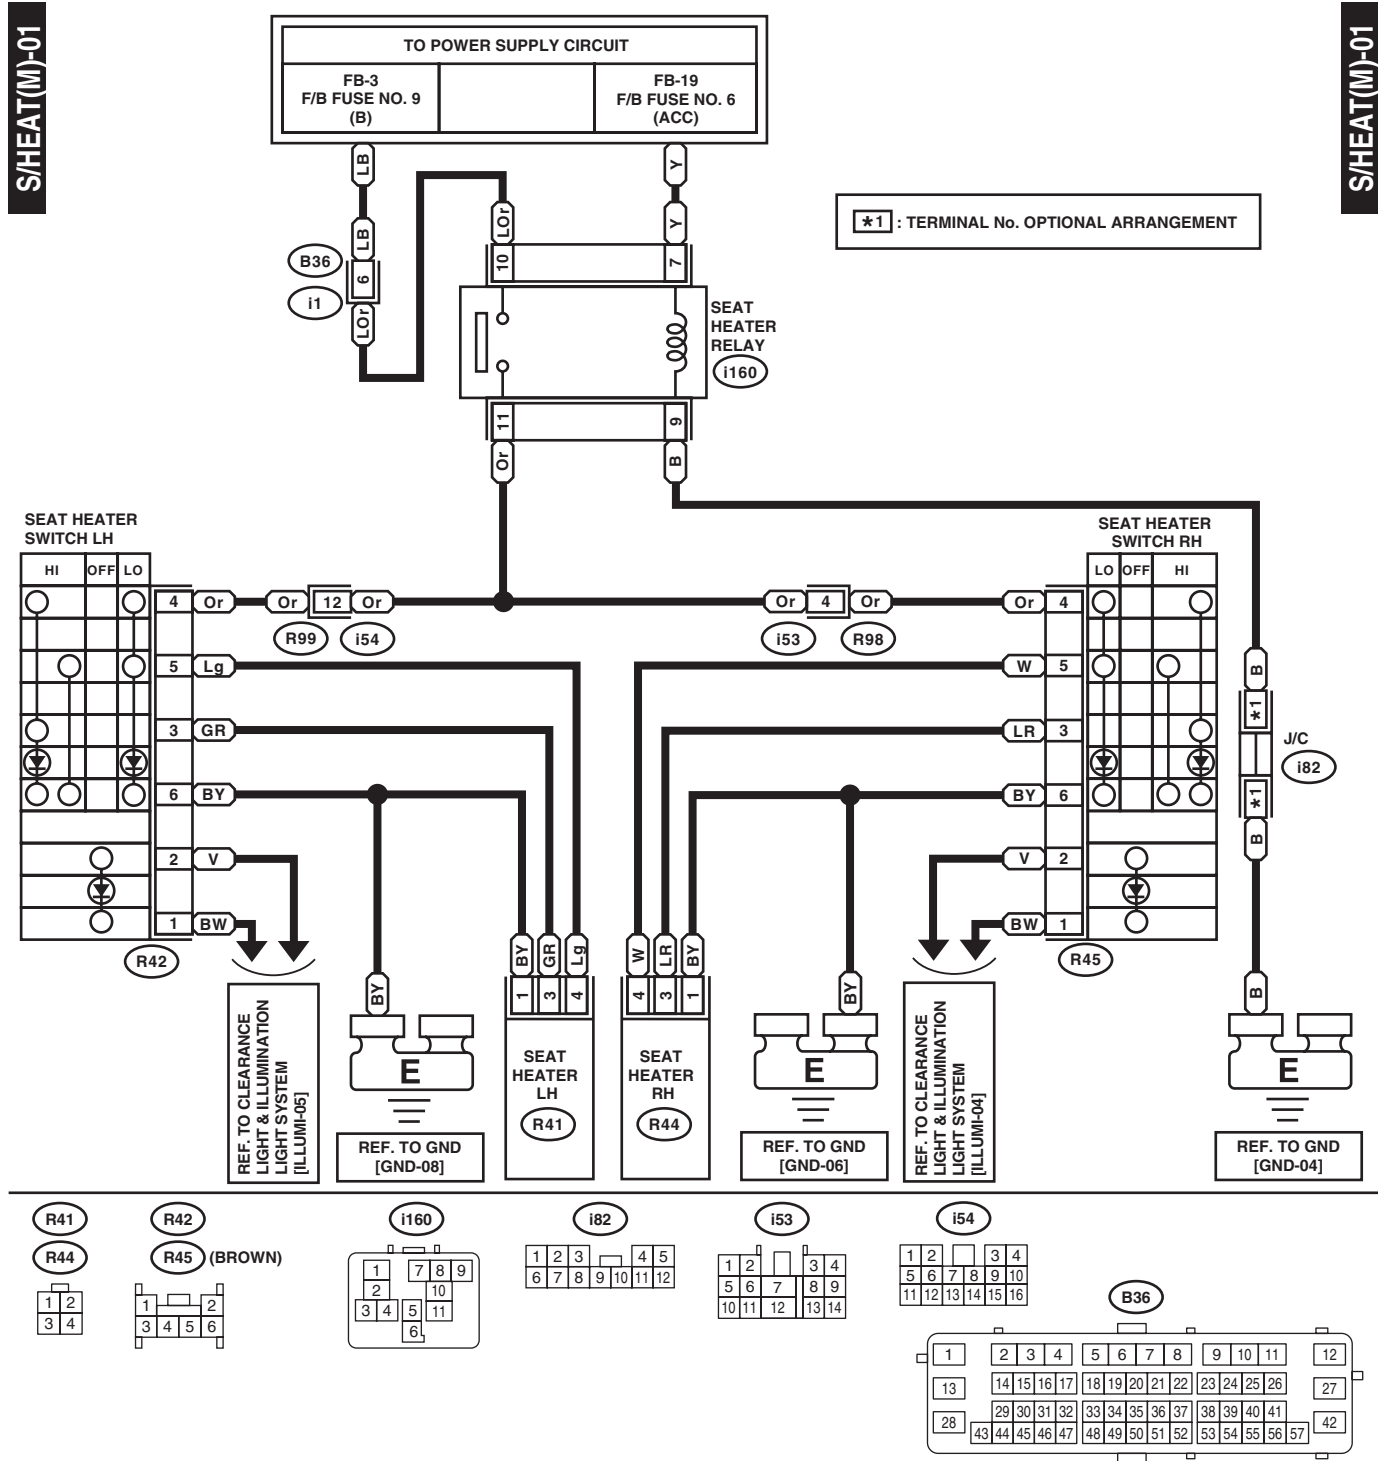

46. Seat Heater System

A: WIRING DIAGRAM

1. MANUAL SEAT MODEL

WI-36343

Seat Heater System

WIRING SYSTEM

2. MODEL WITH POWER SEATS