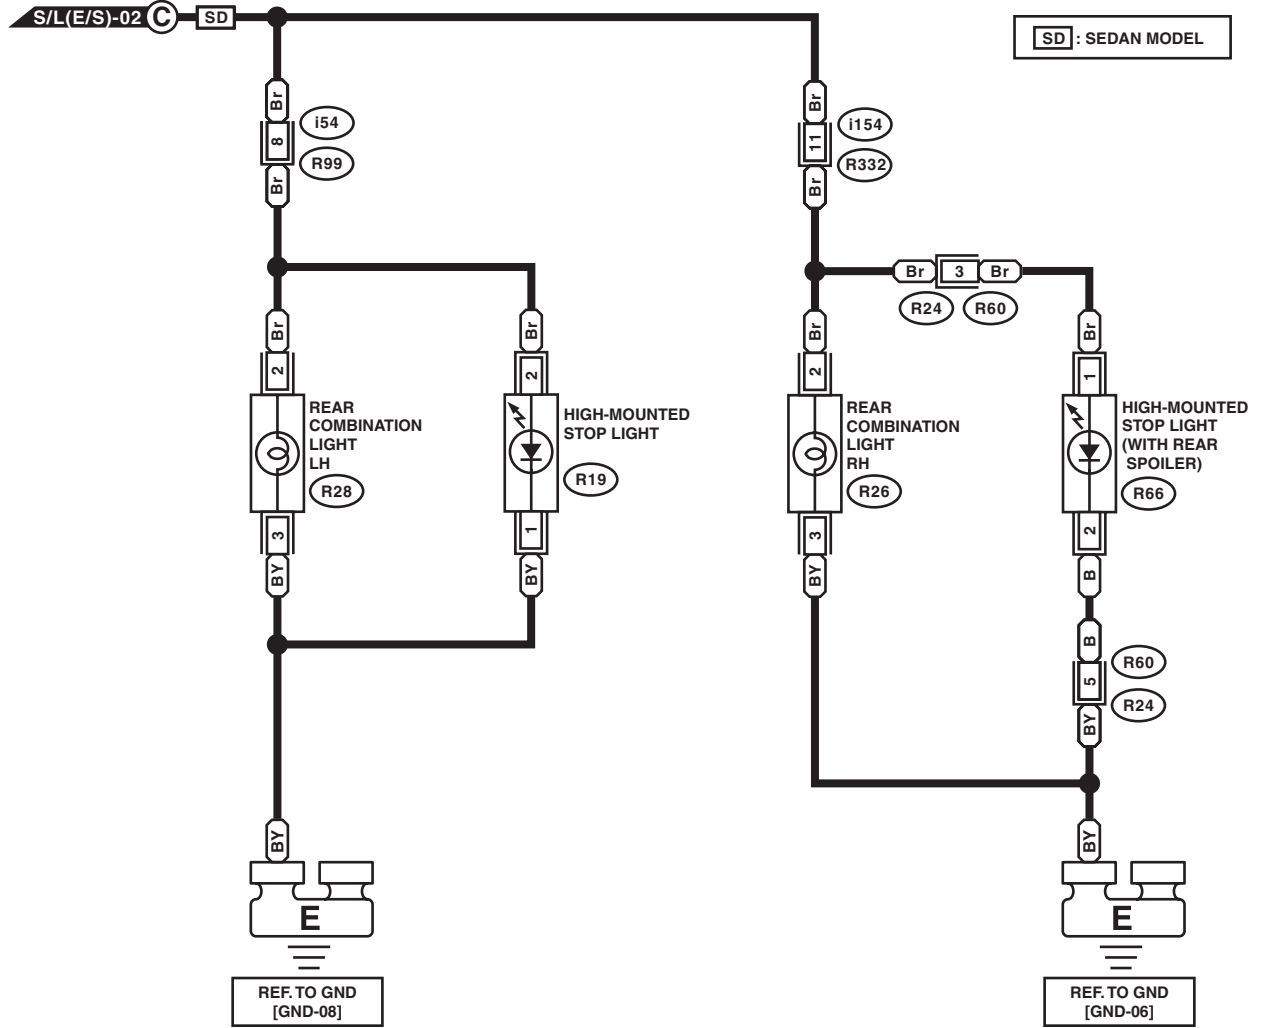

2. WITH EyeSight

S/L(E/S)-01

S/L(E/S)-01

B513 (BLUE)

B65 (BLACK)

B: B55 (GREEN)

D: B137

A: B280

B514 (BLUE)

C: B136

WI-36356

Stop Light System

WIRING SYSTEM

S/L(E/S)-02

S/L(E/S)-02

WI-36357

Stop Light System

WIRING SYSTEM

S/L(E/S)-03

S/L(E/S)-03

SD : SEDAN MODEL

WI-36358

Stop Light System

WIRING SYSTEM