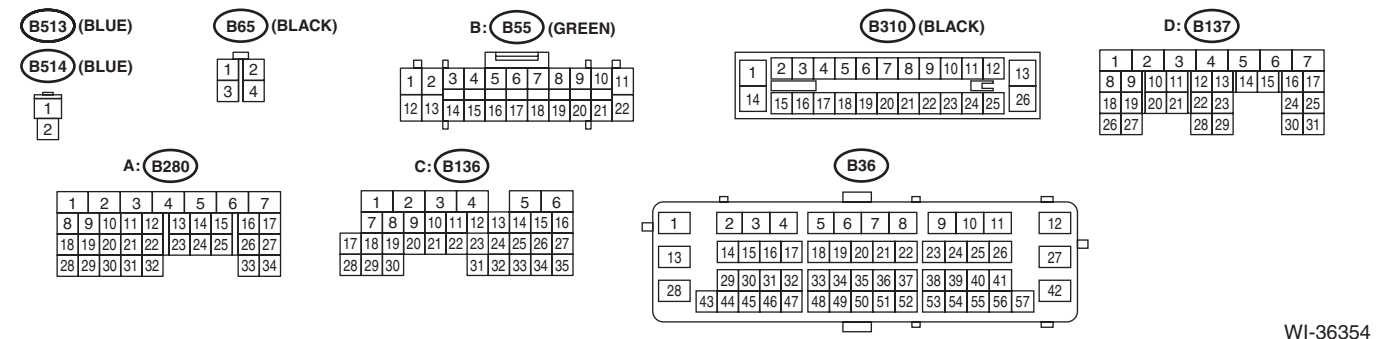

51. Stop Light System

A: WIRING DIAGRAM

1. WITHOUT EyeSight

WI-36354

Stop Light System

WIRING SYSTEM

S/L-02

S/L-02

2. WITH EyeSight

S/L(E/S)-01

S/L(E/S)-01

B513 (BLUE)

B65 (BLACK)

B: B55 (GREEN)

D: B137

A: B280

B514 (BLUE)

C: B136

WI-36356

Stop Light System

WIRING SYSTEM

S/L(E/S)-02

S/L(E/S)-02

WI-36357

Stop Light System

WIRING SYSTEM

S/L(E/S)-03

S/L(E/S)-03

SD : SEDAN MODEL

WI-36358

Stop Light System

WIRING SYSTEM