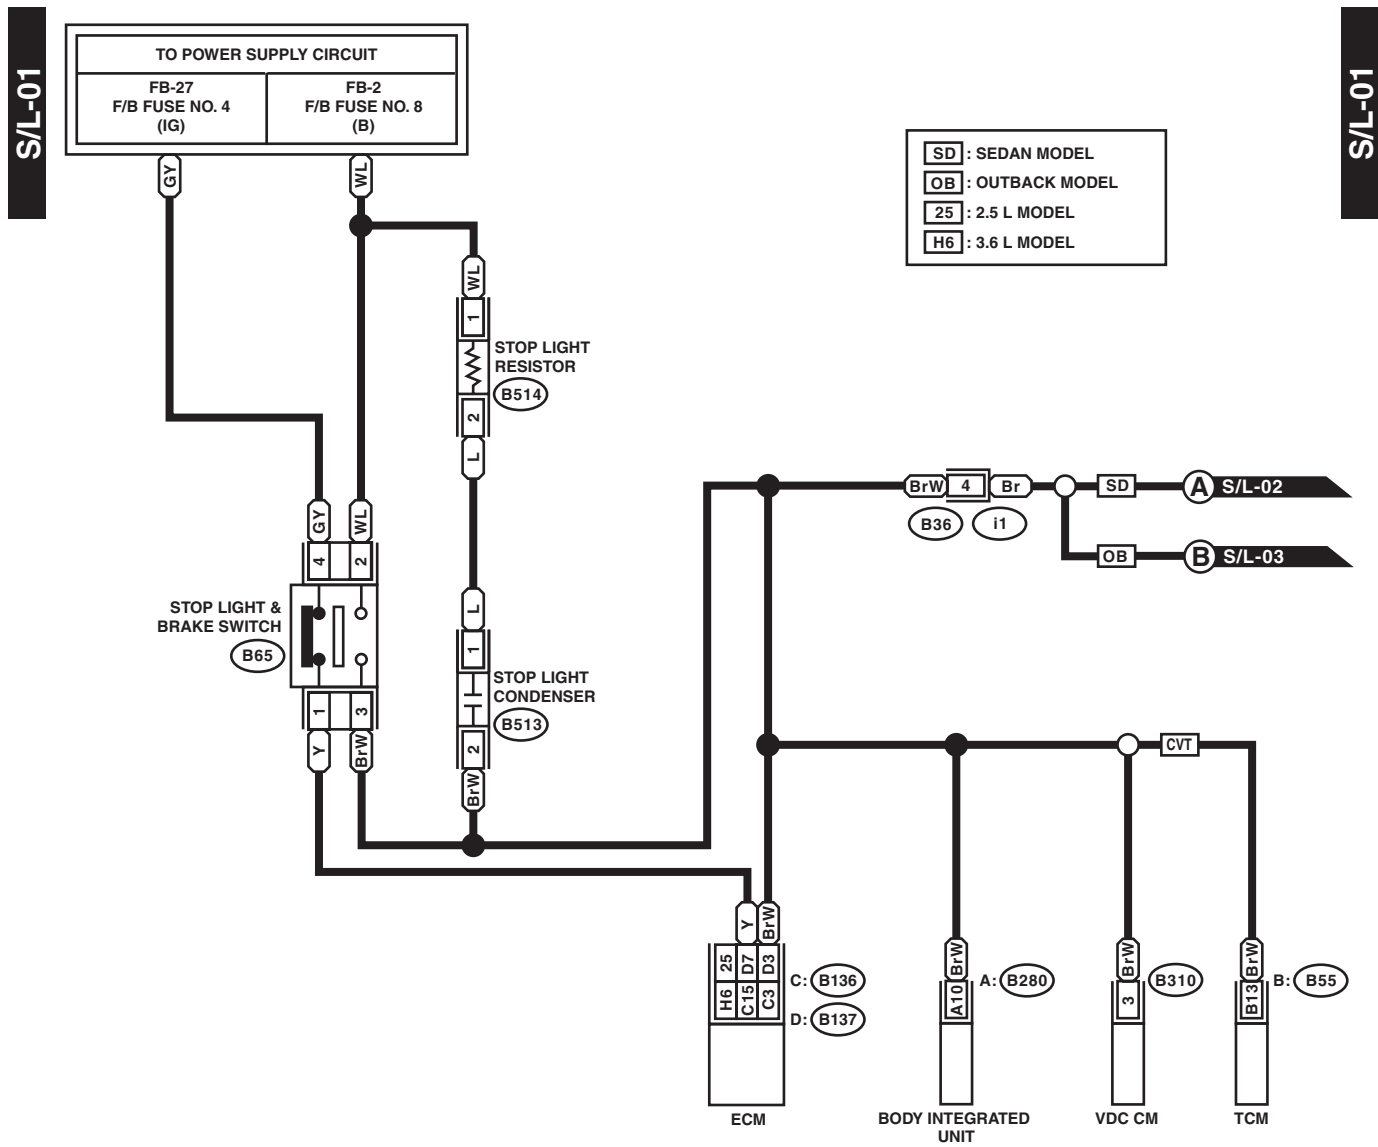

51. Stop Light System

A: WIRING DIAGRAM

1. WITHOUT EyeSight

WI-36354

Stop Light System

WIRING SYSTEM

S/L-02

S/L-02

WI-29426

Stop Light System

WIRING SYSTEM

S/L-03

S/L-03

WI-36355

Stop Light System

WIRING SYSTEM

B514 (BLUE)

C: B136

WI-36356

Stop Light System

WIRING SYSTEM

S/L(E/S)-02

S/L(E/S)-02

WI-36357

Stop Light System

WIRING SYSTEM

S/L(E/S)-03

S/L(E/S)-03

SD : SEDAN MODEL

WI-36358

Stop Light System

WIRING SYSTEM