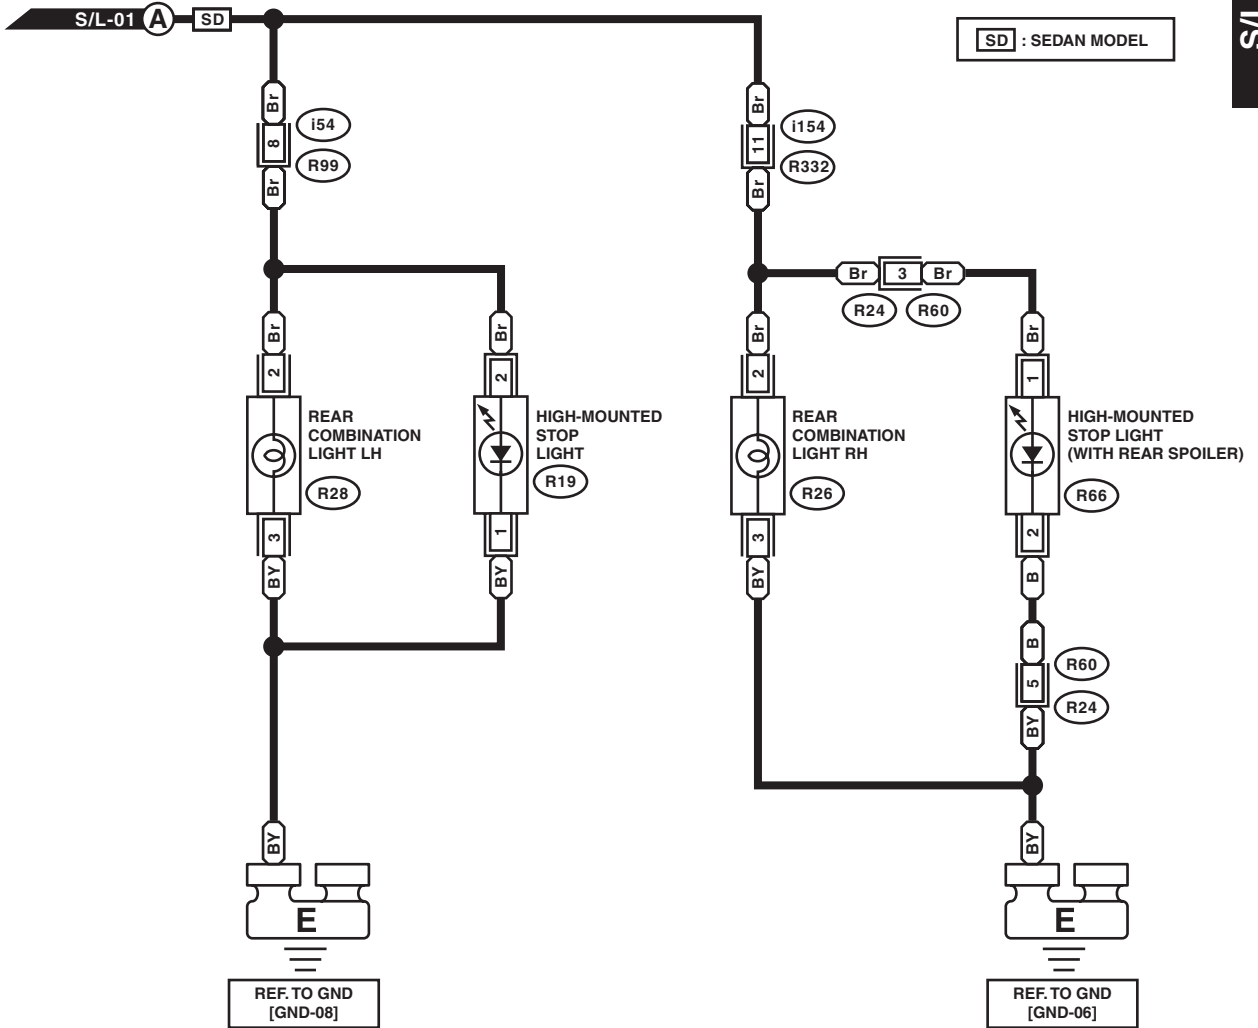

51. Stop Light System

A: WIRING DIAGRAM

1. WITHOUT EyeSight

WI-36354

Stop Light System

WIRING SYSTEM

S/L-02

S/L-02

WI-29426

Stop Light System

WIRING SYSTEM

S/L-03

S/L-03

WI-36355

Stop Light System

WIRING SYSTEM

B514 (BLUE)

C: B136

WI-36356

Stop Light System

WIRING SYSTEM

S/L(E/S)-02

S/L(E/S)-02

WI-36357

Stop Light System

WIRING SYSTEM

S/L(E/S)-03

S/L(E/S)-03

SD : SEDAN MODEL

WI-36358

Stop Light System

WIRING SYSTEM