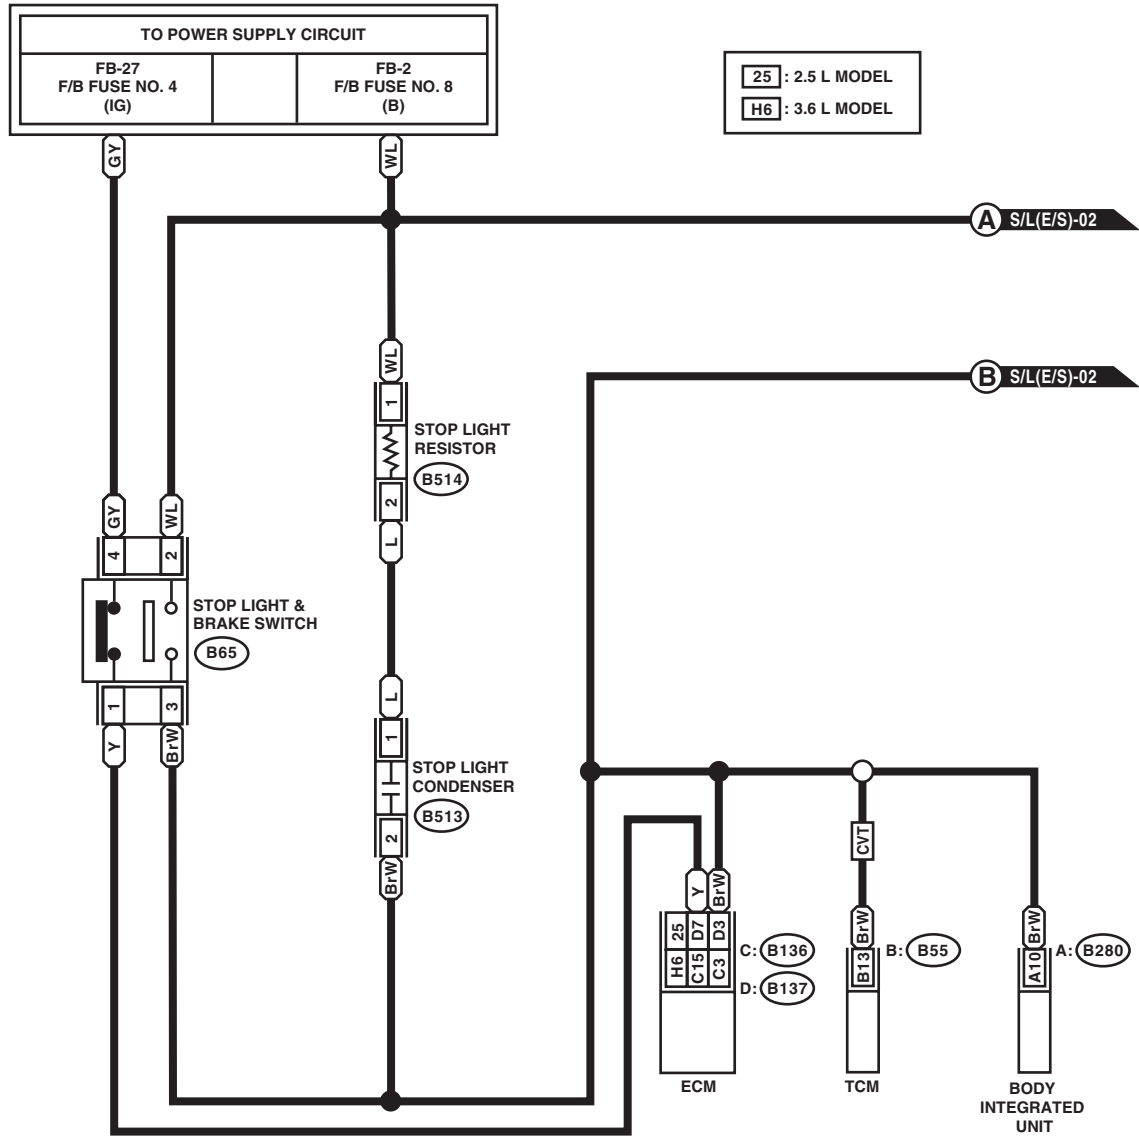

Stop Light System

WIRING SYSTEM

2. WITH EyeSight

S/L(E/S)-01

S/L(E/S)-01

B513 (BLUE)

B65 (BLACK)

B: B55 (GREEN)

D: B137

A: B280

B514 (BLUE)

C: B136

WI-36356