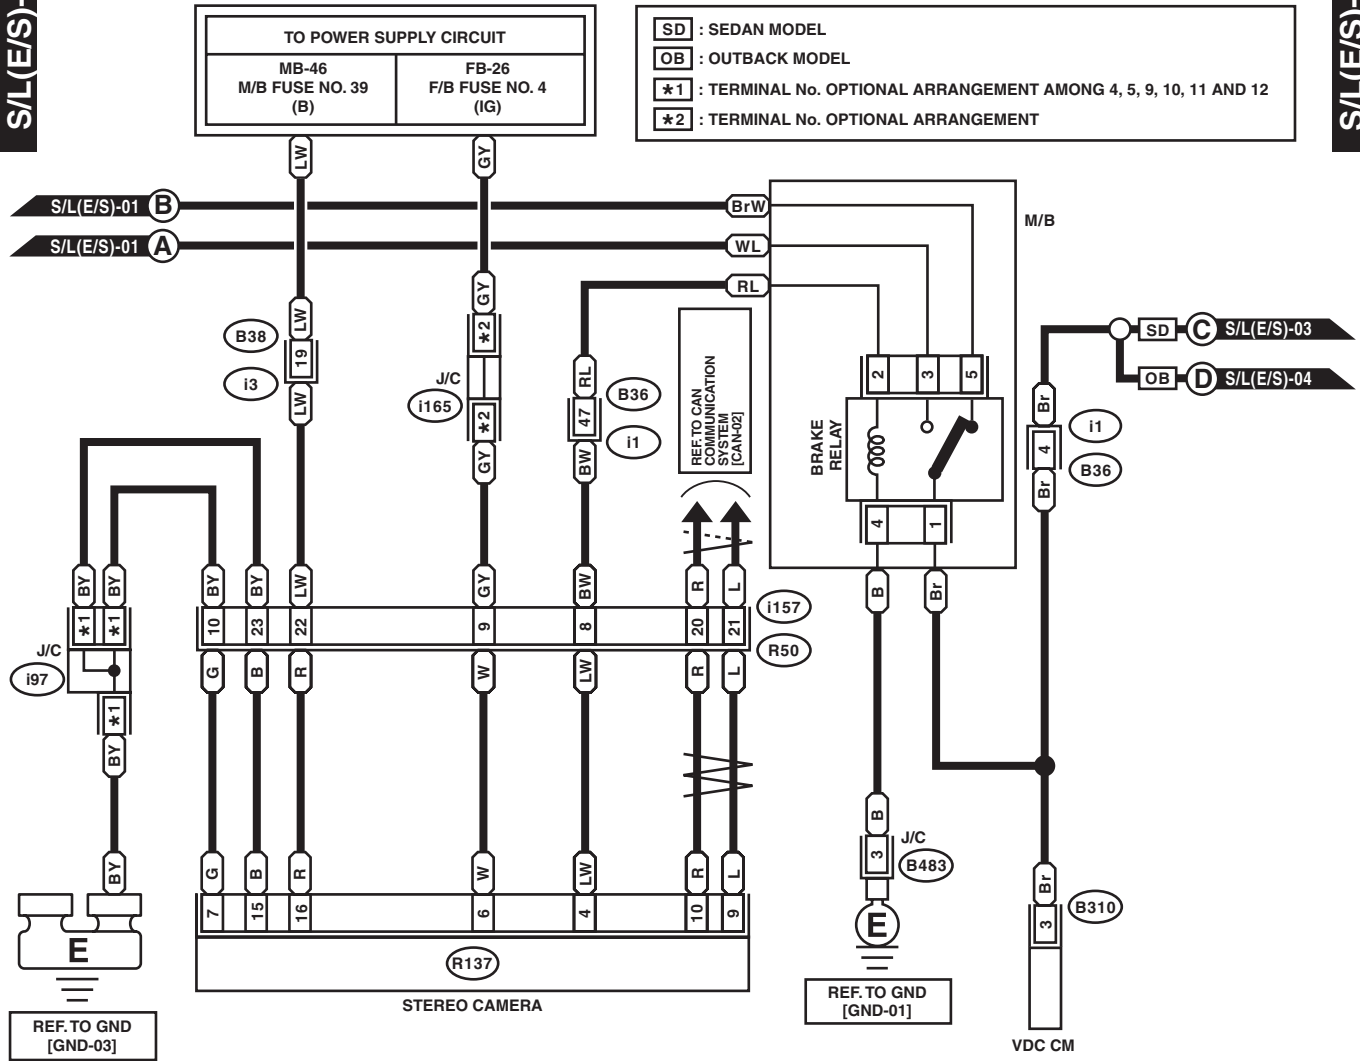

51. Stop Light System

A: WIRING DIAGRAM

1. WITHOUT EyeSight

WI-36354

Stop Light System

WIRING SYSTEM

S/L-02

S/L-02

WI-29426

Stop Light System

WIRING SYSTEM

S/L-03

S/L-03

WI-36355

Stop Light System

WIRING SYSTEM

B514 (BLUE)

C: B136

WI-36356

Stop Light System

WIRING SYSTEM

S/L(E/S)-02

S/L(E/S)-02

WI-36357

Stop Light System

WIRING SYSTEM

S/L(E/S)-03

S/L(E/S)-03

SD : SEDAN MODEL

WI-36358

Stop Light System

WIRING SYSTEM