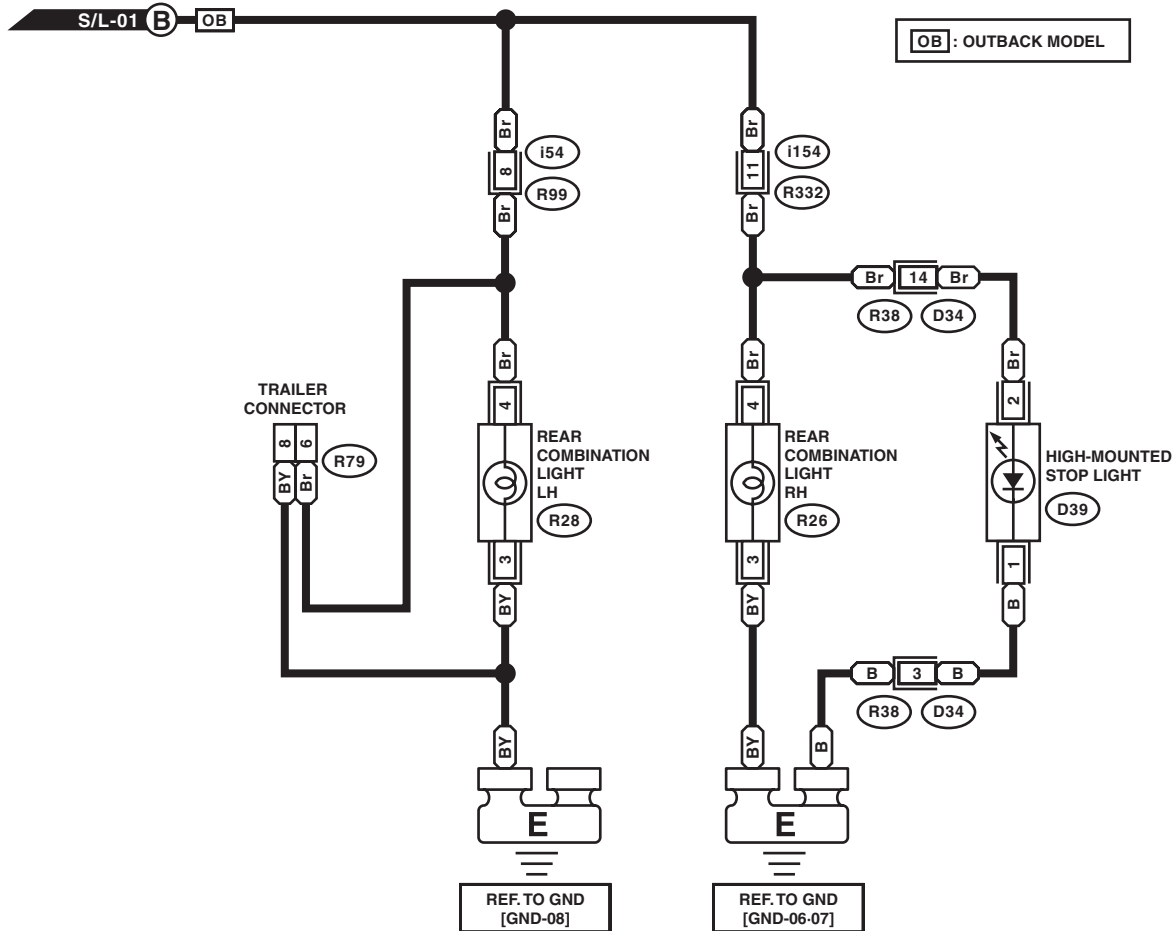

51. Stop Light System

A: WIRING DIAGRAM

1. WITHOUT EyeSight

WI-36354

Stop Light System

WIRING SYSTEM

S/L-02

S/L-02

WI-29426

Stop Light System

WIRING SYSTEM

S/L-03

S/L-03

WI-36355

Stop Light System

WIRING SYSTEM

B514 (BLUE)

C: B136

WI-36356

Stop Light System

WIRING SYSTEM

S/L(E/S)-02

S/L(E/S)-02

WI-36357

Stop Light System

WIRING SYSTEM

S/L(E/S)-03

S/L(E/S)-03

SD : SEDAN MODEL

WI-36358

Stop Light System

WIRING SYSTEM