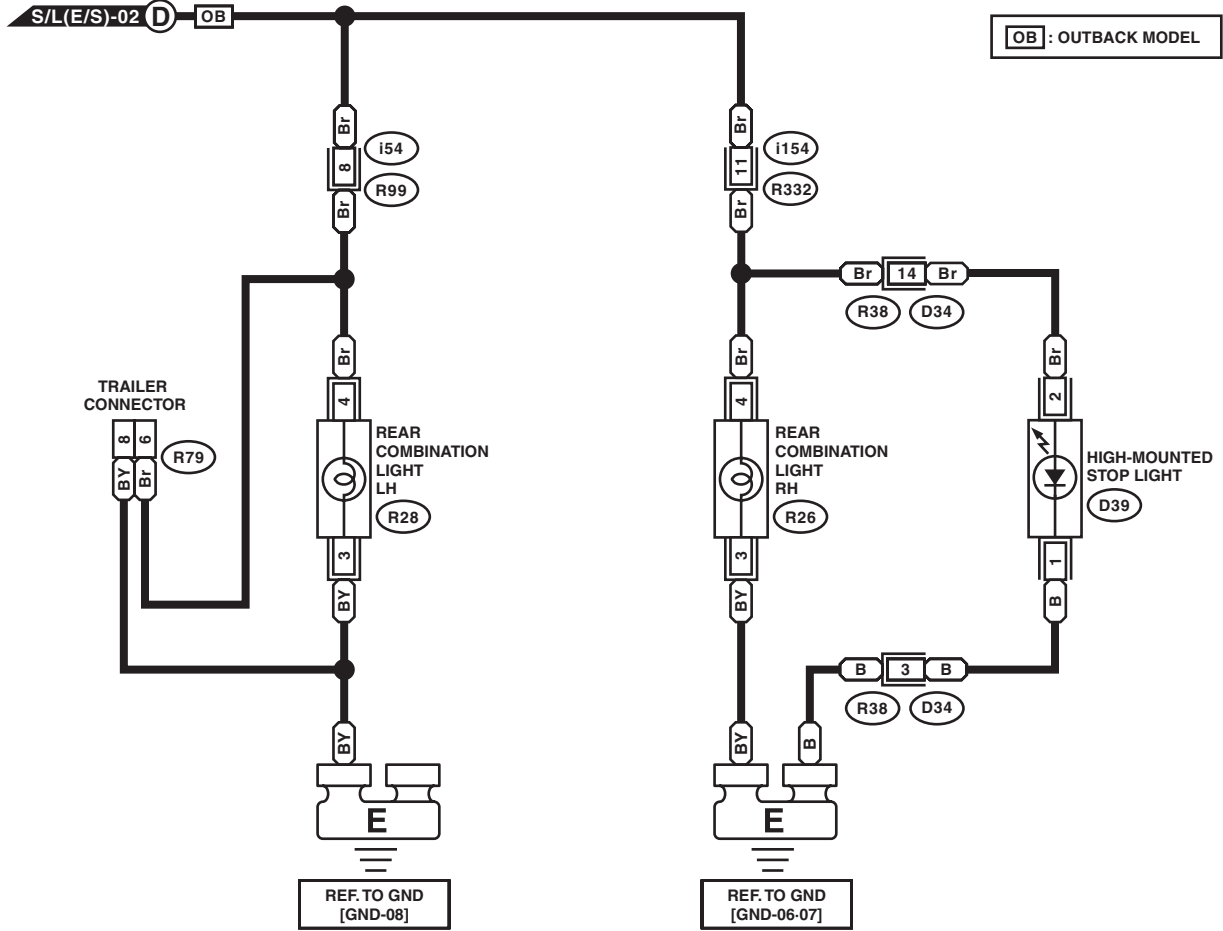

Stop Light System

WIRING SYSTEM

S/L(E/S)-04

S/L(E/S)-04

WI-36359