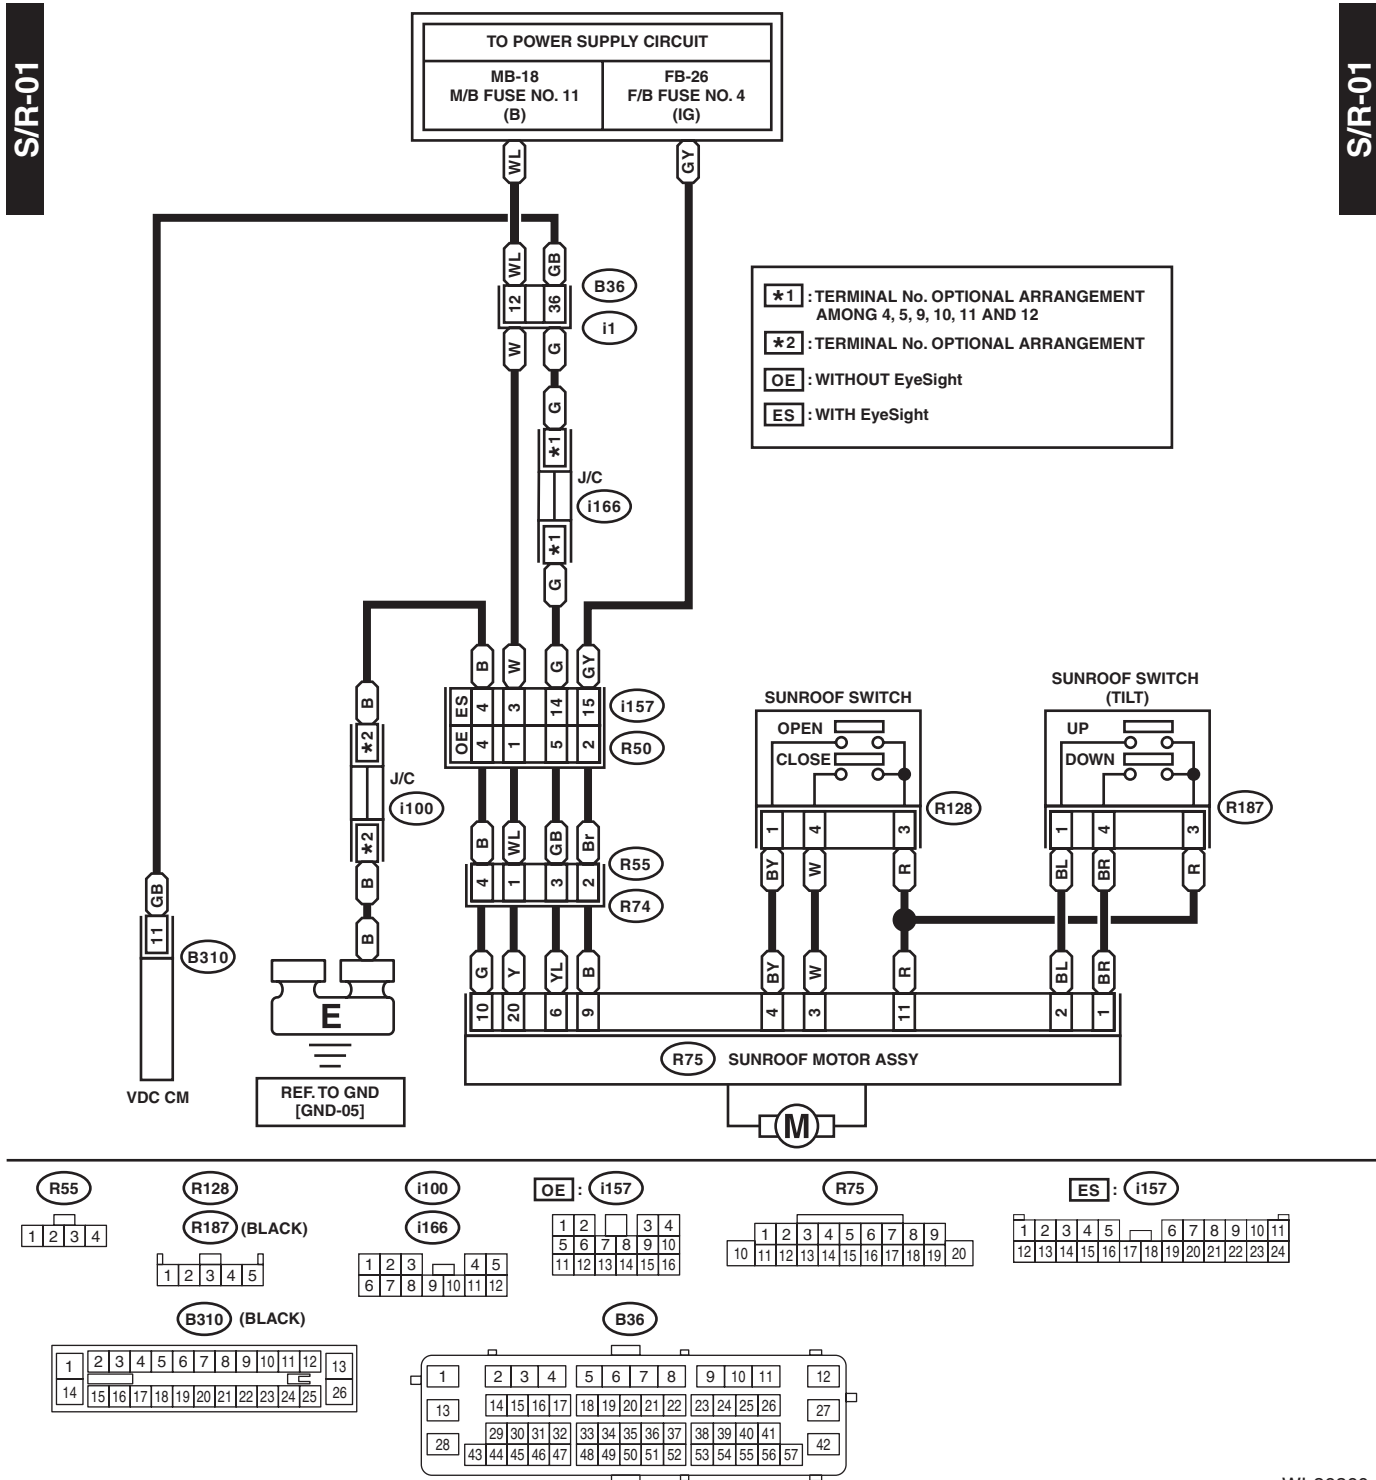

# Sunroof Control System

WIRING SYSTEM

## 52.Sunroof Control System

### A: WIRING DIAGRAM

WI-36360