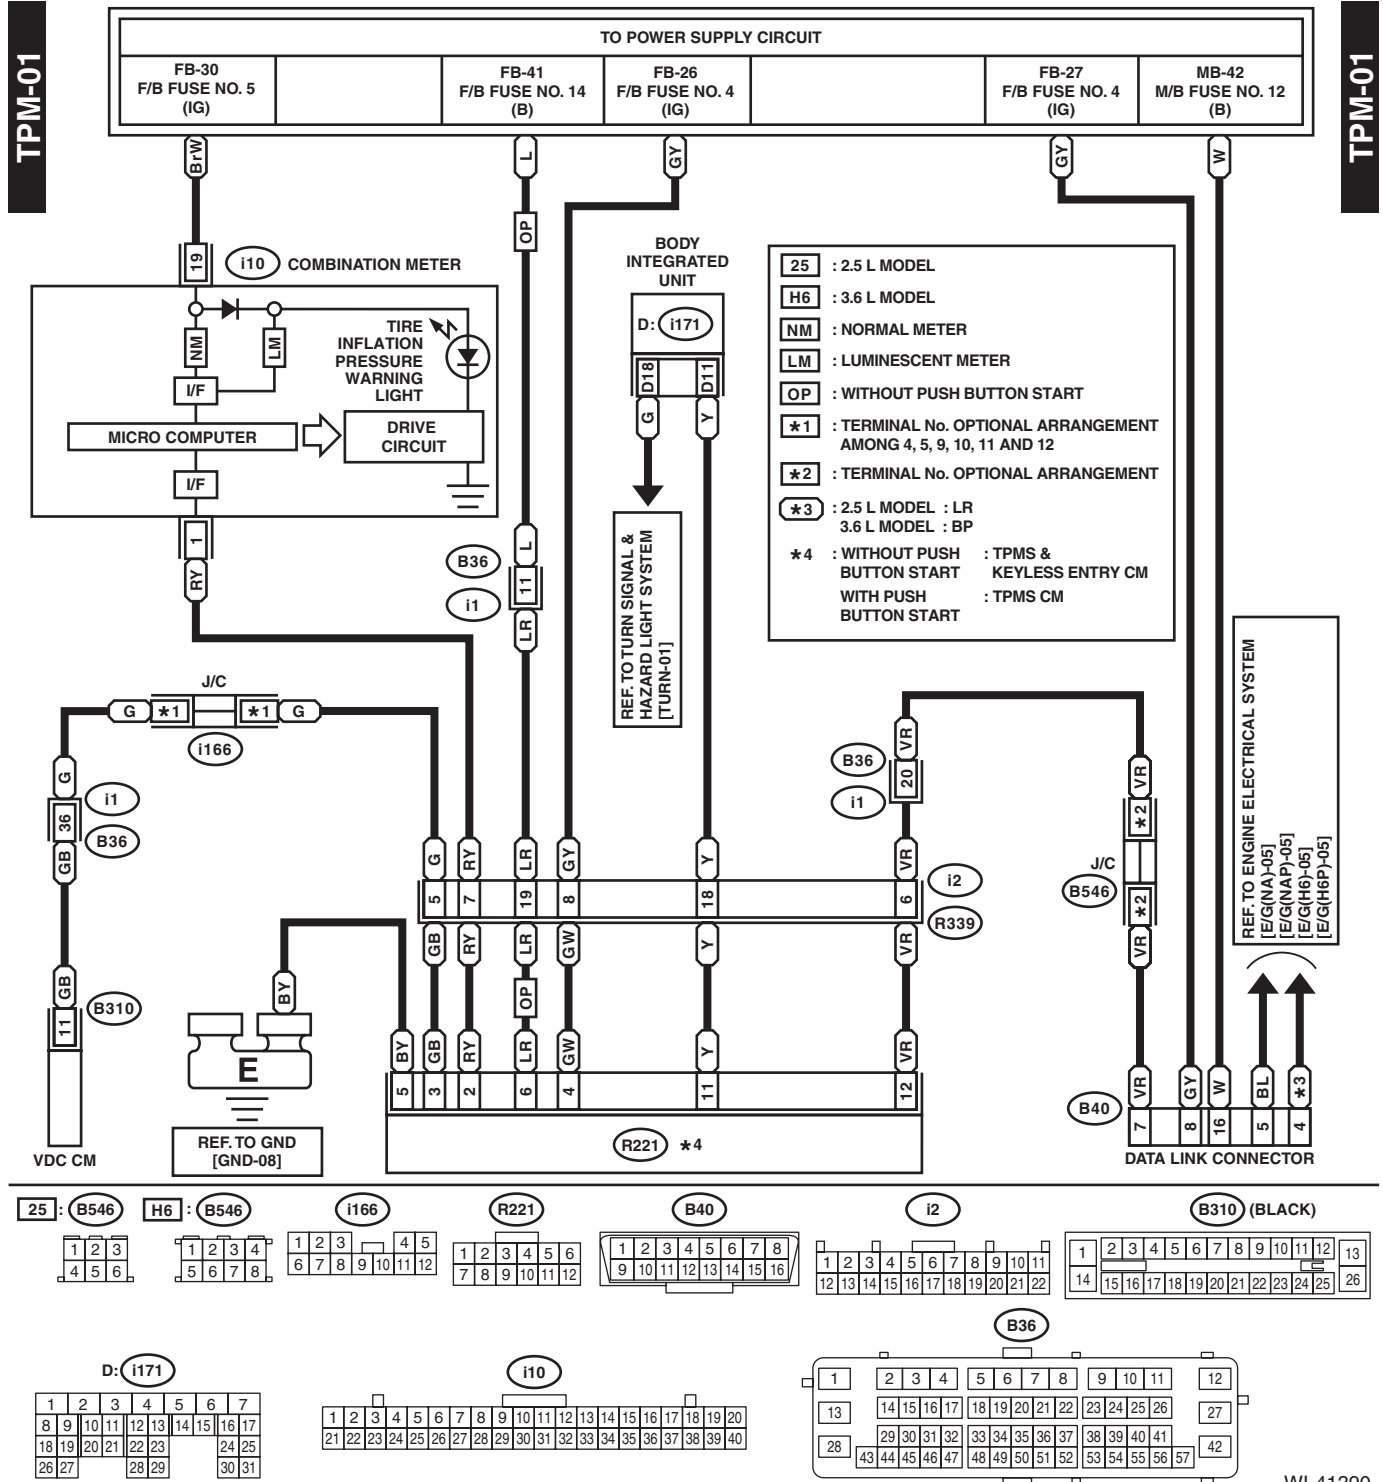

53. Tire Pressure Monitoring System

A: WIRING DIAGRAM

WI-41390