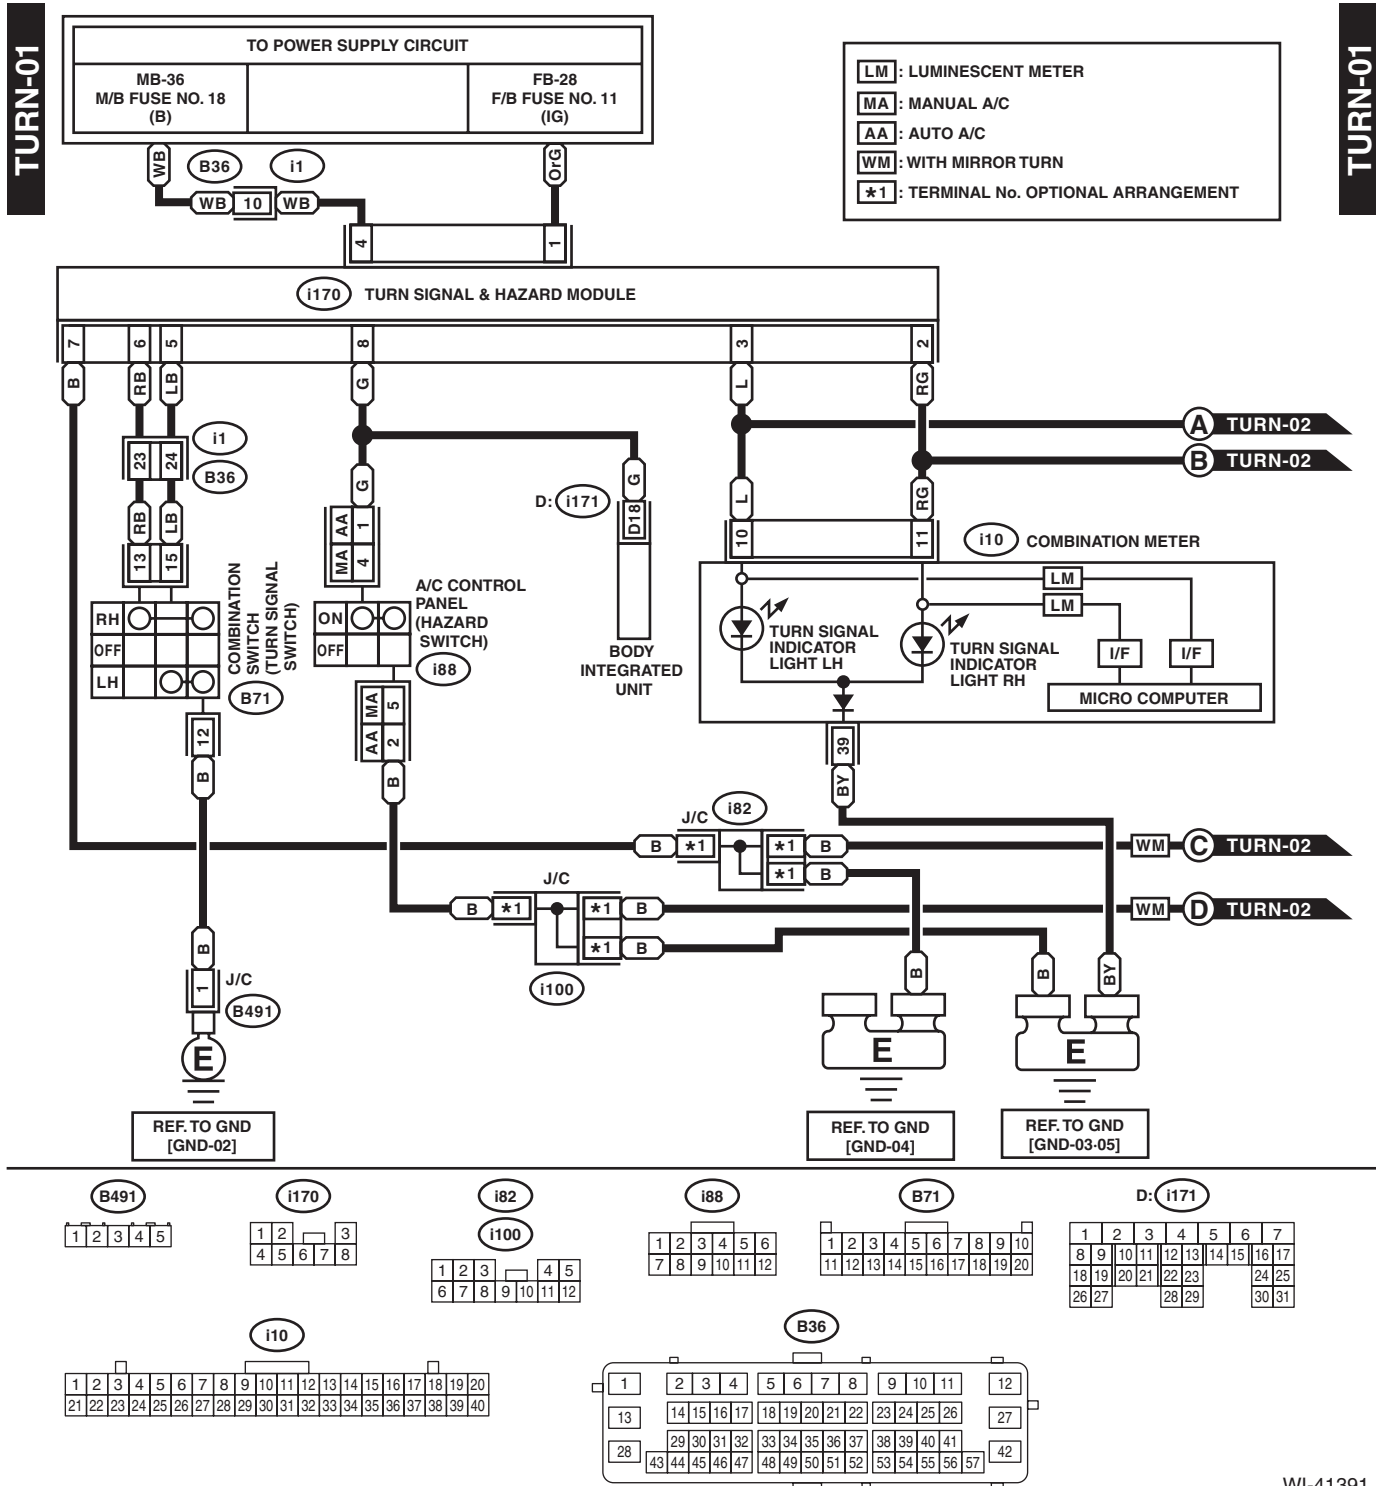

Turn Signal Light and Hazard Light System

WIRING SYSTEM

54. Turn Signal Light and Hazard Light System

A: WIRING DIAGRAM

WI-41391

Turn Signal Light and Hazard Light System

WIRING SYSTEM

SD : SEDAN MODEL
 OB : OUTBACK MODEL
 WM : WITH MIRROR TURN

WI-41392