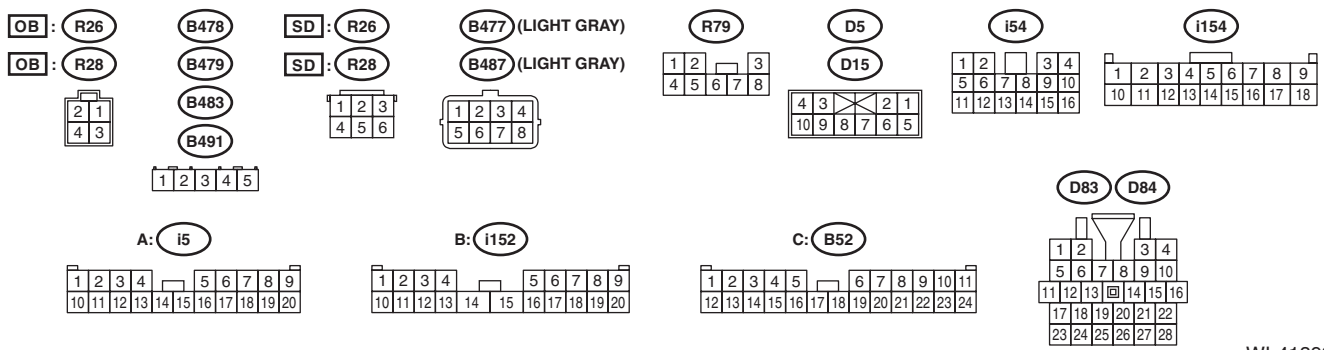

Turn Signal Light and Hazard Light System

WIRING SYSTEM

54. Turn Signal Light and Hazard Light System

A: WIRING DIAGRAM

WI-41391

Turn Signal Light and Hazard Light System

WIRING SYSTEM

SD : SEDAN MODEL
 OB : OUTBACK MODEL
 WM : WITH MIRROR TURN