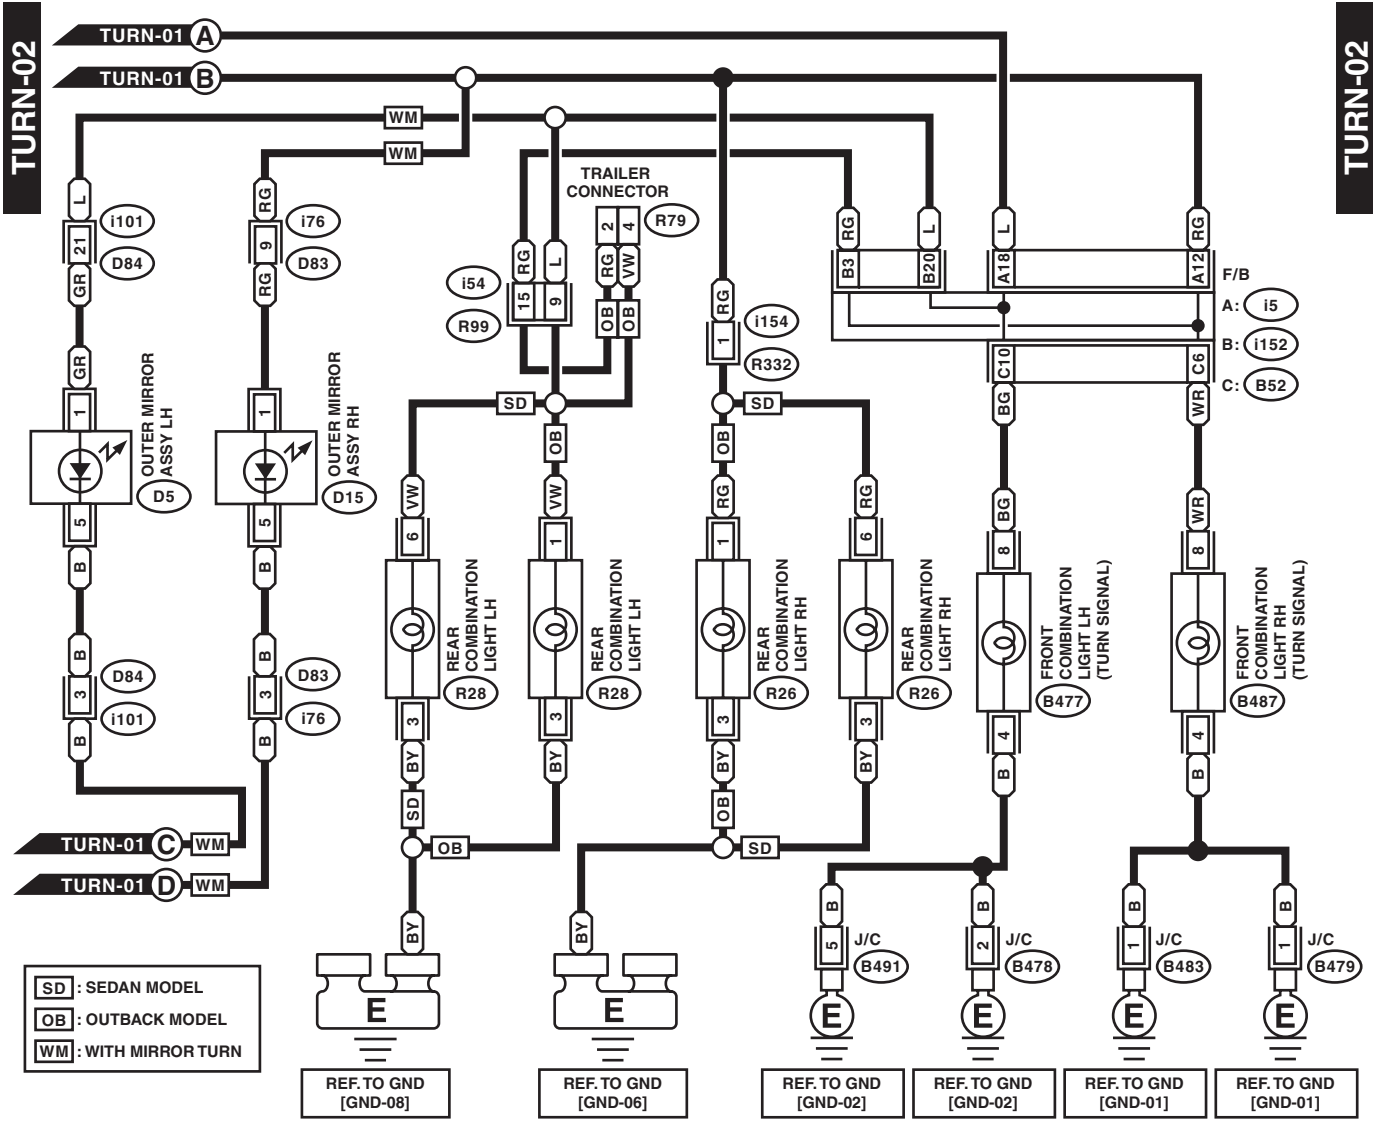

Turn Signal Light and Hazard Light System

WIRING SYSTEM

54. Turn Signal Light and Hazard Light System

A: WIRING DIAGRAM

WI-41391

Turn Signal Light and Hazard Light System

WIRING SYSTEM

SD : SEDAN MODEL
 OB : OUTBACK MODEL
 WM : WITH MIRROR TURN

WI-41392