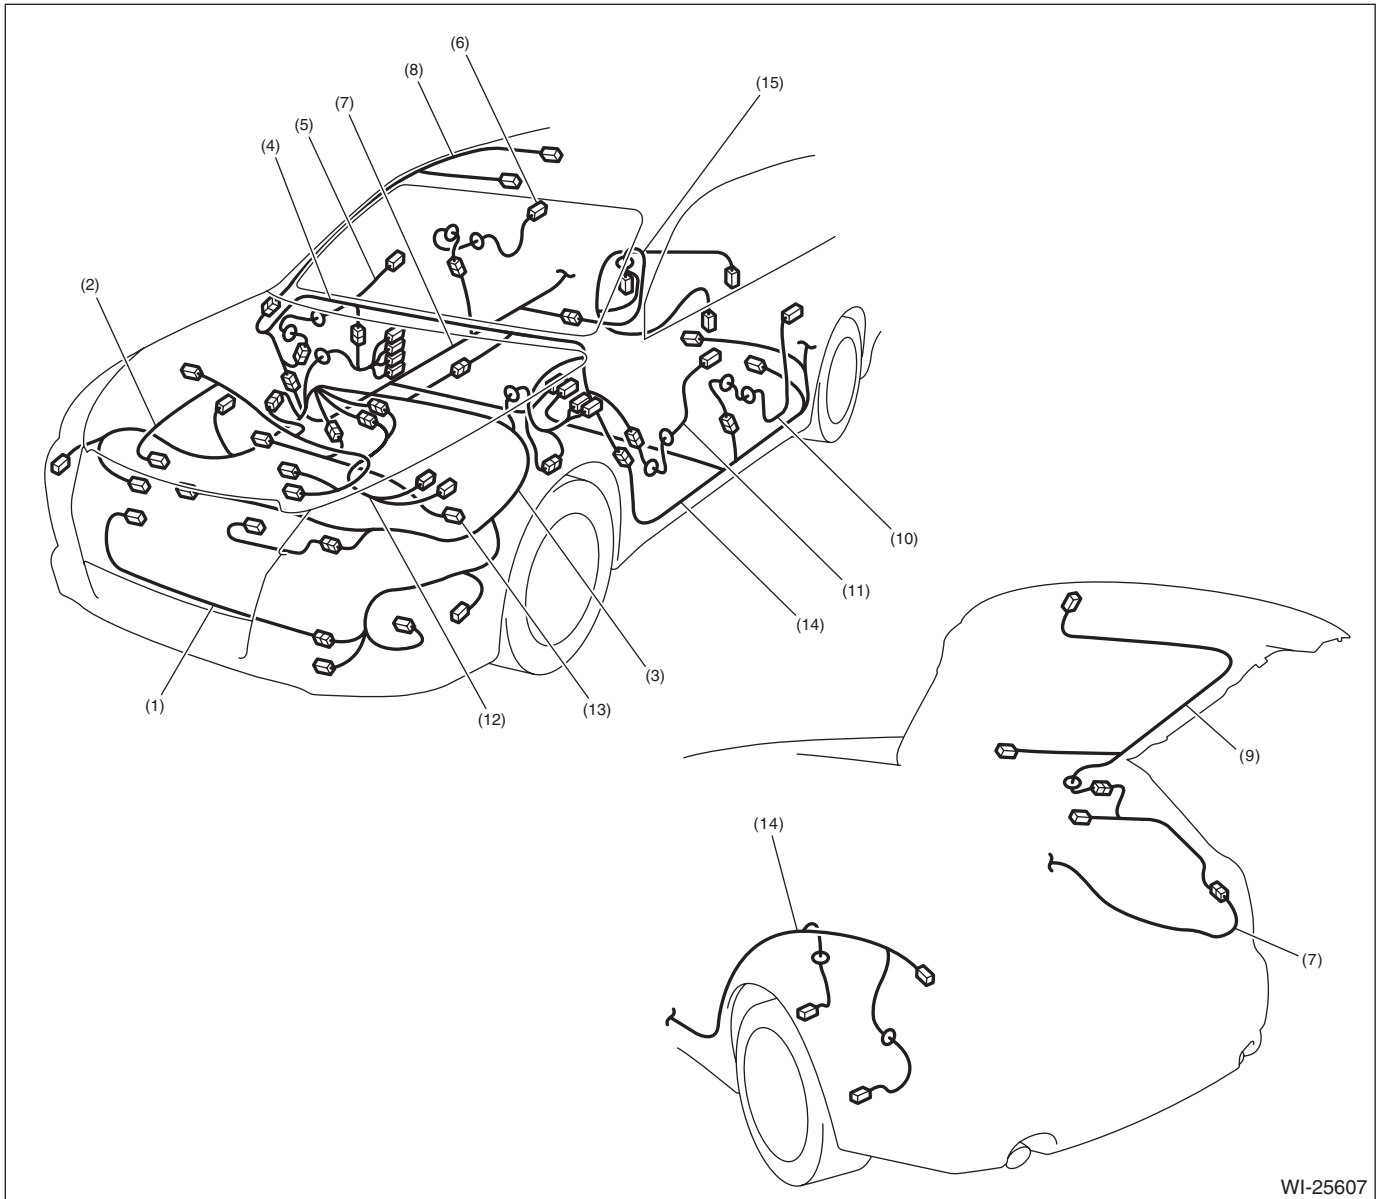

57. Harness Components Location

A: LOCATION

1. SEDAN MODEL

WI-25606

- | | | |
|-------------------------------------|----------------------------|-----------------------------|
| (1) Front wiring harness | (6) Rear door cord RH | (11) Front door cord LH |
| (2) Engine wiring harness | (7) Rear wiring harness RH | (12) Transmission cord |
| (3) Bulkhead wiring harness | (8) Roof cord | (13) Oxygen sensor cord |
| (4) Instrument panel wiring harness | (9) Trunk lid cord | (14) Rear wiring harness LH |
| (5) Front door cord RH | (10) Rear door cord LH | (15) Fuel cord |

Harness Components Location

WIRING SYSTEM

2. OUTBACK MODEL

WI-25607

- | | | |
|-------------------------------------|----------------------------|-----------------------------|
| (1) Front wiring harness | (6) Rear door cord RH | (11) Front door cord LH |
| (2) Engine wiring harness | (7) Rear wiring harness RH | (12) Transmission cord |
| (3) Bulkhead wiring harness | (8) Roof cord | (13) Oxygen sensor cord |
| (4) Instrument panel wiring harness | (9) Rear gate cord | (14) Rear wiring harness LH |
| (5) Front door cord RH | (10) Rear door cord LH | (15) Fuel cord |