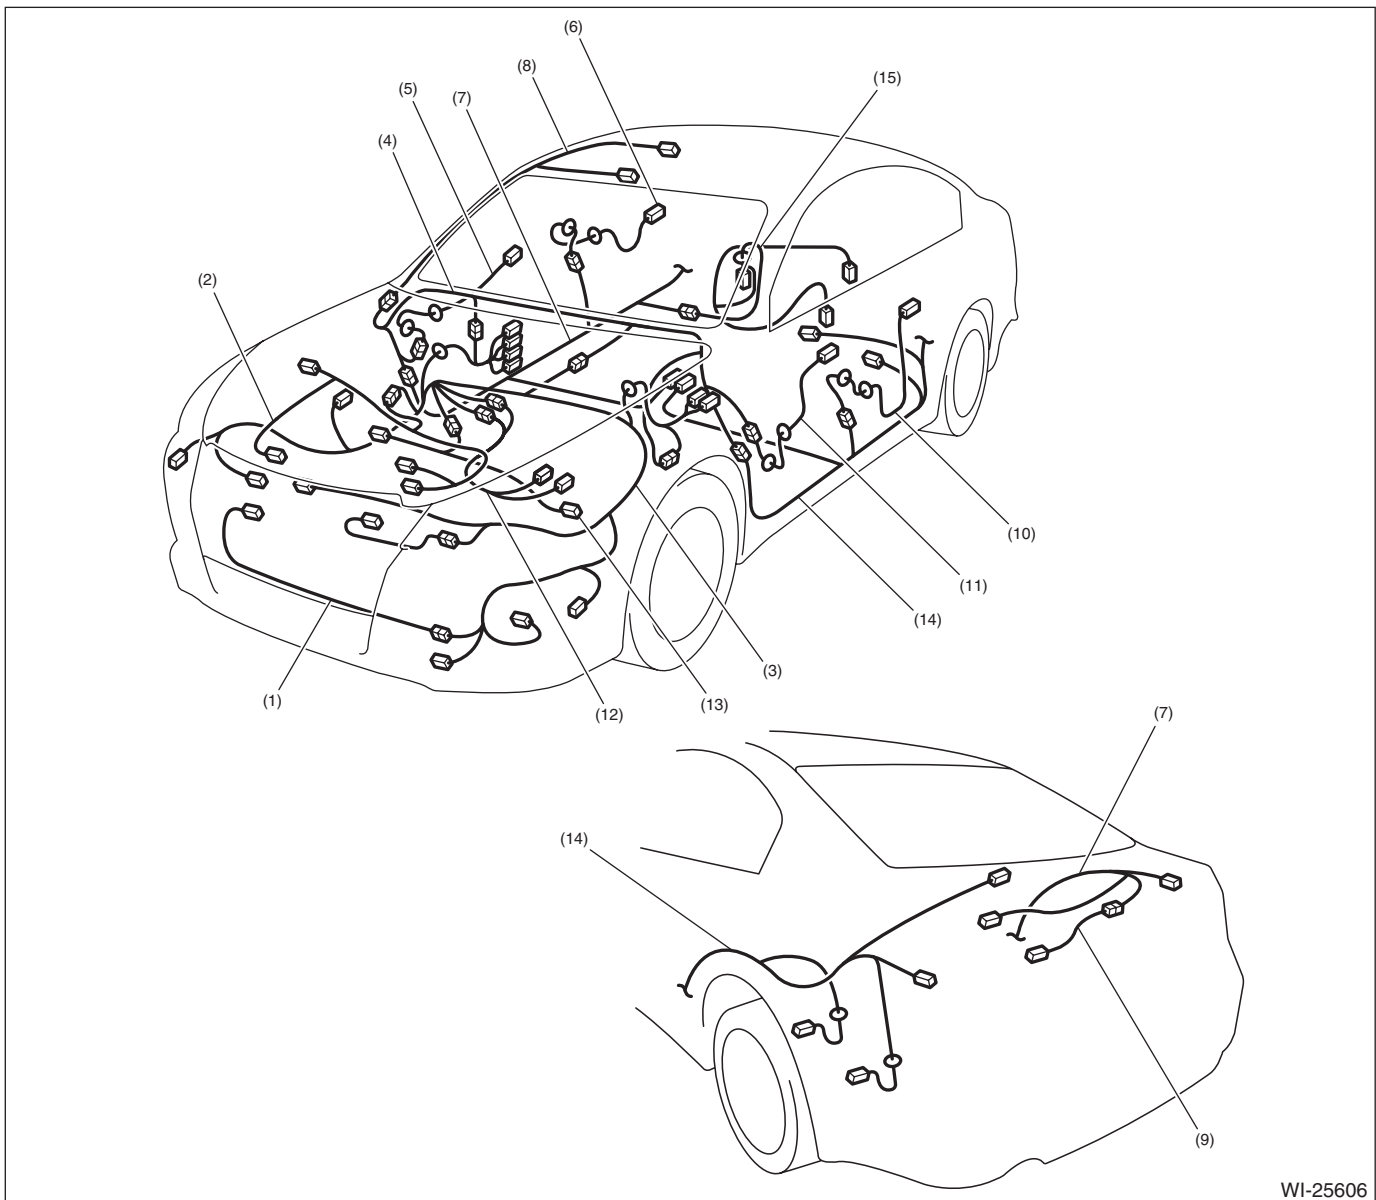

57. Harness Components Location

A: LOCATION

1. SEDAN MODEL

WI-25606

- | | | |
|-------------------------------------|----------------------------|-----------------------------|
| (1) Front wiring harness | (6) Rear door cord RH | (11) Front door cord LH |
| (2) Engine wiring harness | (7) Rear wiring harness RH | (12) Transmission cord |
| (3) Bulkhead wiring harness | (8) Roof cord | (13) Oxygen sensor cord |
| (4) Instrument panel wiring harness | (9) Trunk lid cord | (14) Rear wiring harness LH |
| (5) Front door cord RH | (10) Rear door cord LH | (15) Fuel cord |

Harness Components Location

WIRING SYSTEM

2. OUTBACK MODEL

WI-25607

- | | | |
|-------------------------------------|----------------------------|-----------------------------|
| (1) Front wiring harness | (6) Rear door cord RH | (11) Front door cord LH |
| (2) Engine wiring harness | (7) Rear wiring harness RH | (12) Transmission cord |
| (3) Bulkhead wiring harness | (8) Roof cord | (13) Oxygen sensor cord |
| (4) Instrument panel wiring harness | (9) Rear gate cord | (14) Rear wiring harness LH |
| (5) Front door cord RH | (10) Rear door cord LH | (15) Fuel cord |