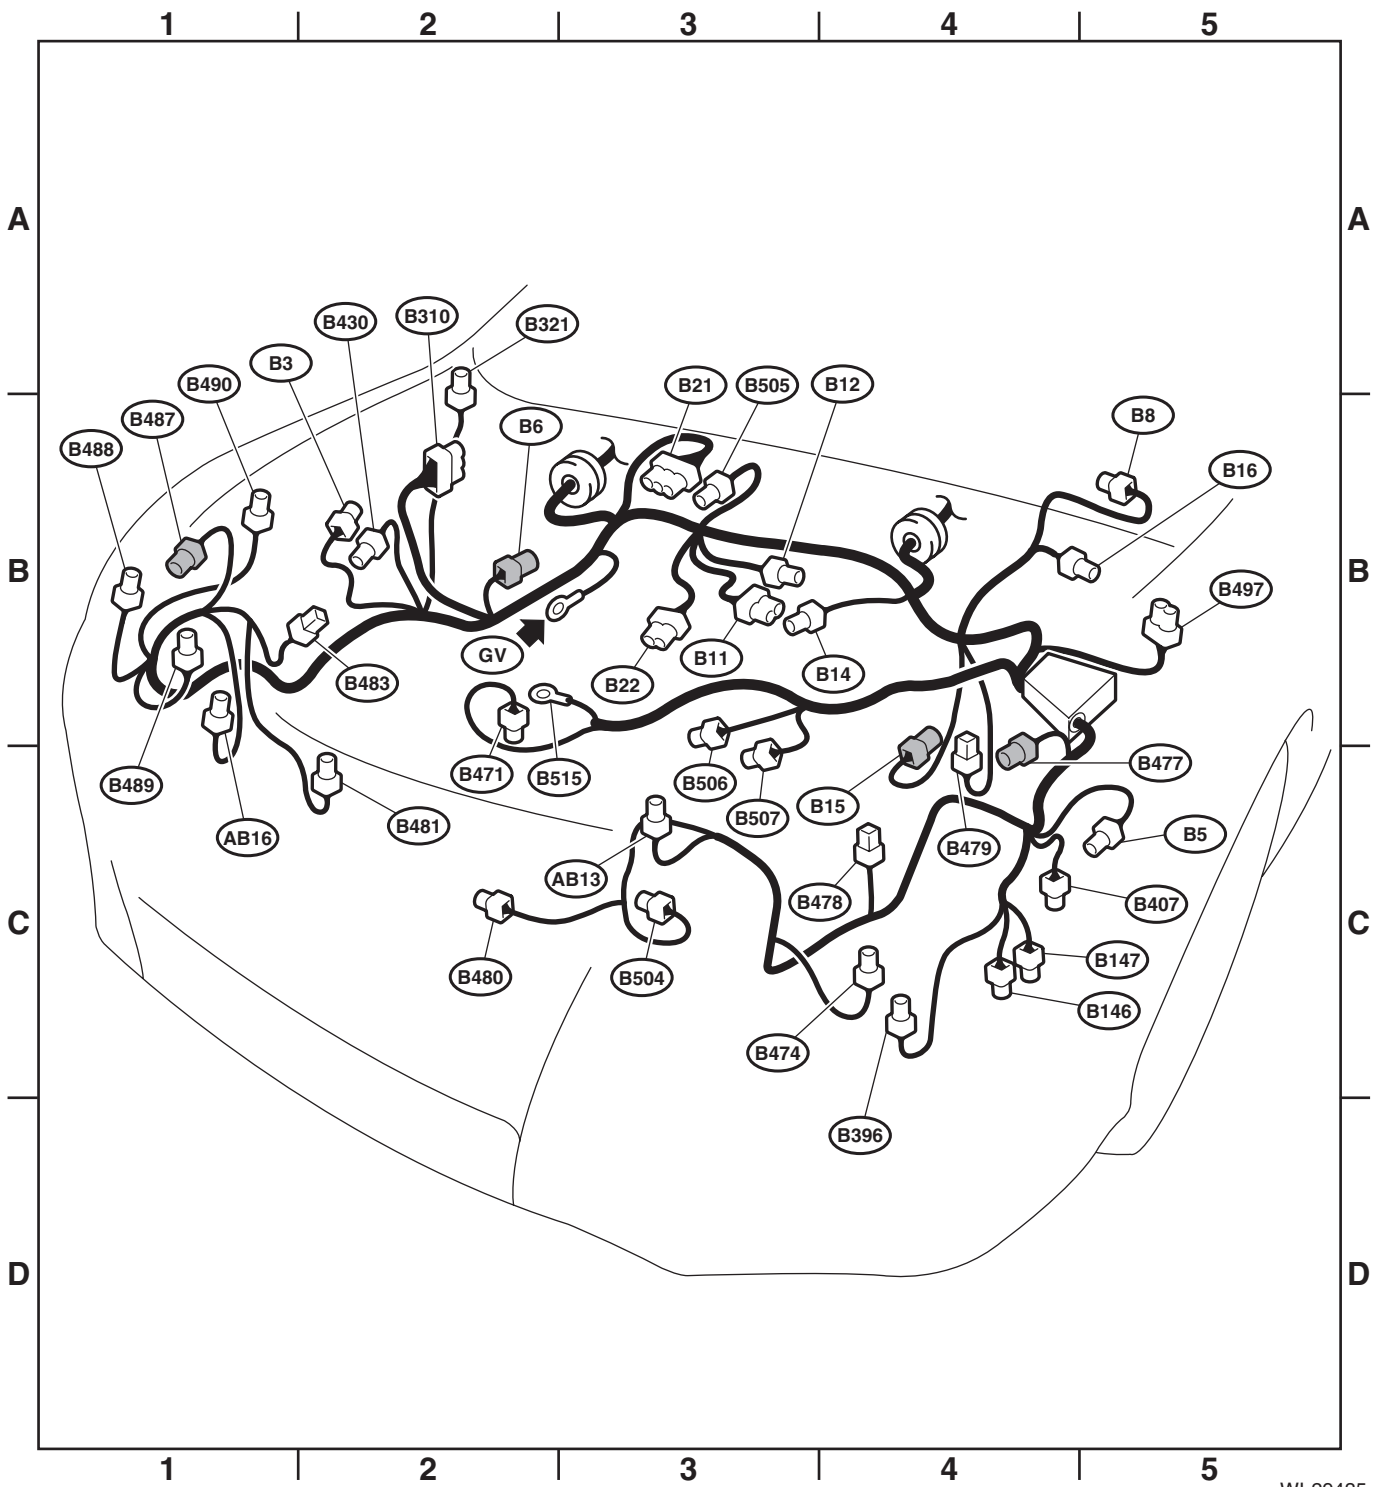

Bulkhead Wiring Harness (In Engine Compartment)

WIRING SYSTEM

2. 3.6 L MODEL

Connector				Connecting to	
No.	Pole	Color	Area	No.	Description
B3	5	Black	B-2		Mass air flow and intake air temperature sensor
B5	2	Light gray	C-5		Daytime running light resistor
B6	2	Light gray	B-2		Front ABS wheel speed sensor RH
B8	5	Light gray	B-5		Front wiper motor
B11	20	Light gray	B-3	T4	Transmission cord
B12	8	Light gray	B-3	T3	
B14	1	Black	B-3		Starter motor
B15	2	Light gray	B-4		Front ABS wheel speed sensor LH
B16	2	Light gray	B-4		Brake fluid level switch
B21	54	Black	B-3	E2	Engine wiring harness
B22	16	Brown	B-3	E3	
B146	2	Dark gray	C-4		Front washer motor
B147	2	Dark gray	C-4		Rear washer motor
B310	26	Black	B-2		VDC CM
B321	2	★	B-2		Hood switch
B396	2	Brown	C-4		Washer fluid level sensor
B407	2	Black	C-4		Puddle light LH
B430	2	Black	B-2		Puddle light RH
B471	3	Green	B-2		Generator
B474	2	Brown	C-4		Front fog light LH
B477	8	Light gray	C-4		Front combination light LH
B478	5	★	C-4		J/C
B479	5	★	C-4		
B480	2	Black	C-2		Ambient sensor
B481	1	★	C-2		Horn
B483	5	★	B-2		J/C
B487	8	Light gray	B-1		Front combination light RH
B488	2	Brown	B-1		Front fog light RH
B489	1	Black	B-1		Horn
B490	2	Black	B-1		Keyless buzzer
B497	18	Black	B-5		A/C relay holder
B504	4	Black	C-3	F135	Front wiring harness
B505	3	Light gray	B-3		Pressure sensor
B506	2	Light gray	B-3		Compressor solenoid
B507	3	Black	C-3		Flow sensor
B515	1	★	B-2		Generator terminal B

★ : White or natural color

Connector				Connecting to	
No.	Pole	Color	Area	No.	Description
AB13	2	Yellow	C-3		Front sub sensor LH
AB16	2	Yellow	B-1		Front sub sensor RH

Bulkhead Wiring Harness (In Engine Compartment)

WIRING SYSTEM

WI-29435