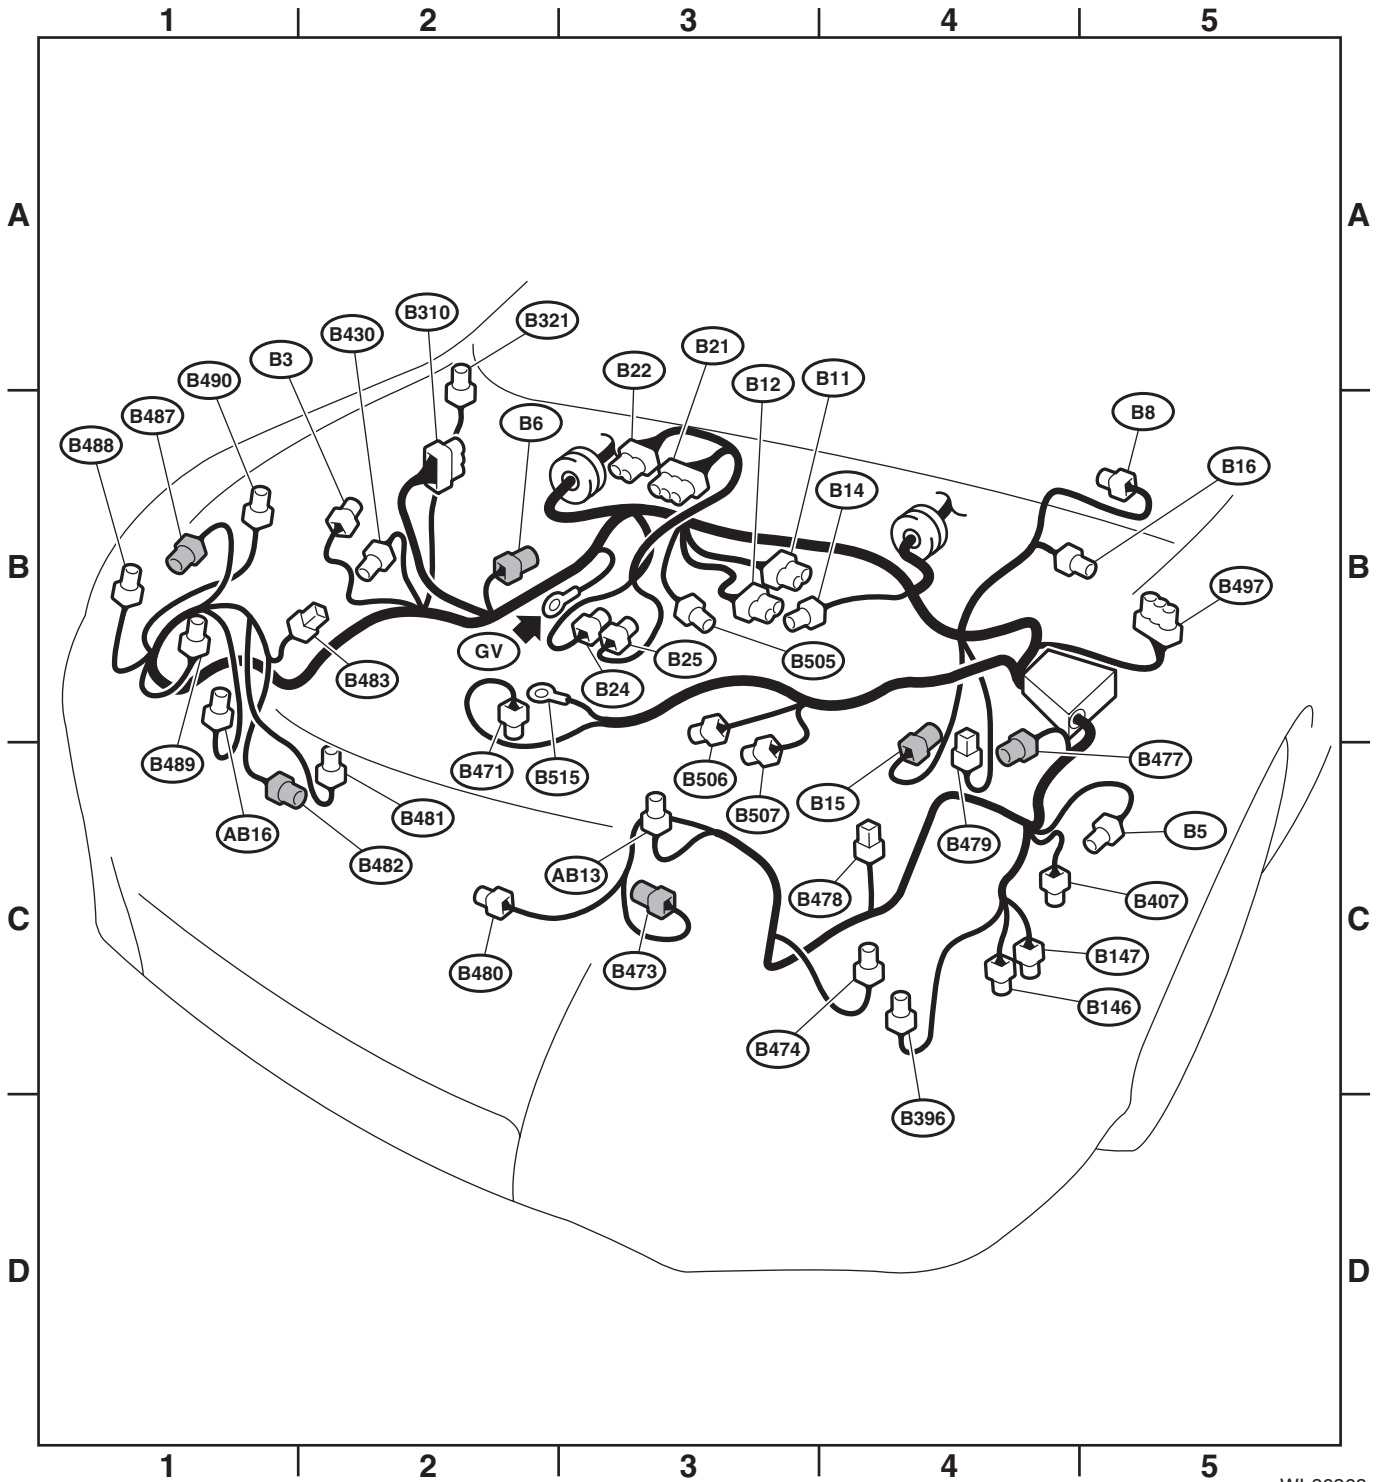

Bulkhead Wiring Harness (In Engine Compartment)

WIRING SYSTEM

59. Bulkhead Wiring Harness (In Engine Compartment)

A: LOCATION

1. 2.5 L MODEL

Connector				Connecting to	
No.	Pole	Color	Area	No.	Description
B3	5	Black	B-2		Mass air flow and intake air temperature sensor
B5	2	Light gray	C-5		Daytime running light resistor
B6	2	Light gray	B-2		Front ABS wheel speed sensor RH
B8	5	Light gray	B-5		Front wiper motor
B11	12	Light gray	B-3	T4	Transmission cord (CVT model)
B12	16	Brown	B-3	T3	
B14	1	Black	B-3		Starter motor
B15	2	Light gray	B-4		Front ABS wheel speed sensor LH
B16	2	Light gray	B-4		Brake fluid level switch
B21	54	Black	B-3	E2	Engine wiring harness
B22	16	Brown	B-3	E3	
B24	2	Light gray	B-3	T1	Transmission cord (MT model)
B25	2	Brown	B-3	T2	
B146	2	Dark gray	C-4		Front washer motor
B147	2	Dark gray	C-4		Rear washer motor
B310	26	Black	B-2		VDC CM
B321	2	★	A-2		Hood switch
B396	2	Brown	C-4		Washer fluid level sensor
B407	2	Black	C-4		Puddle light LH
B430	2	Black	B-2		Puddle light RH
B471	3	Green	B-2		Generator
B473	2	Black	C-3		Main fan motor
B474	2	Brown	C-4		Front fog light LH
B477	8	Light gray	C-4		Front combination light LH
B478	5	★	C-4		J/C
B479	5	★	C-4		
B480	2	Black	C-2		Ambient sensor
B481	1	★	C-2		Horn
B482	2	Black	C-1		Sub fan motor
B483	5	★	B-2		J/C
B487	8	Light gray	B-1		Front combination light RH
B488	2	Brown	B-1		Front fog light RH
B489	1	Black	B-1		Horn
B490	2	Black	B-1		Keyless buzzer
B497	22	Black	B-5		A/C relay holder
B505	3	Light gray	B-3		Pressure sensor
B506	2	Light gray	B-3		Compressor solenoid
B507	3	Black	C-3		Flow sensor
B515	1	★	B-2		Generator terminal B

★ : White or natural color

Bulkhead Wiring Harness (In Engine Compartment)

WIRING SYSTEM

Connector				Connecting to	
No.	Pole	Color	Area	No.	Description
AB13	2	Yellow	C-3		Front sub sensor LH
AB16	2	Yellow	B-1		Front sub sensor RH