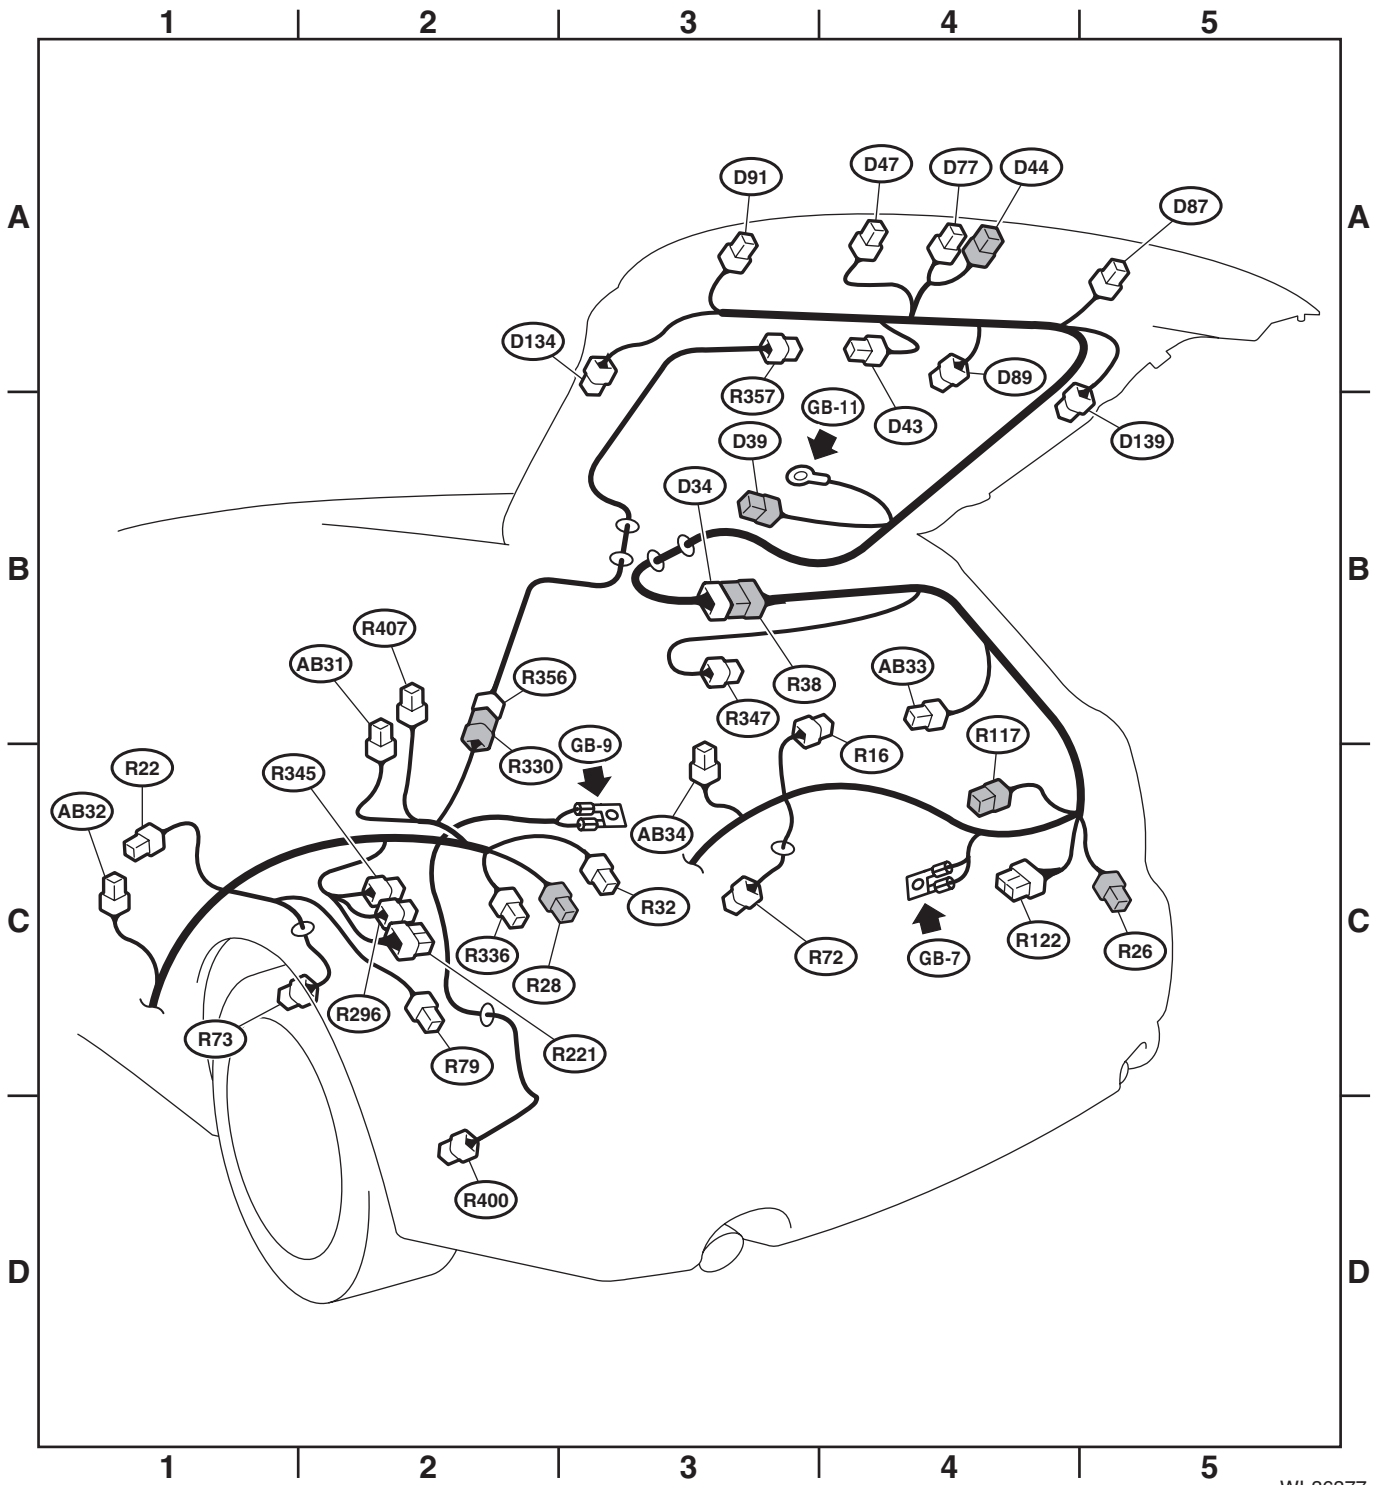

Rear Wiring Harness and Rear Gate Cord

WIRING SYSTEM

66.Rear Wiring Harness and Rear Gate Cord

A: LOCATION

Connector				Connecting to	
No.	Pole	Color	Area	No.	Description
R16	3	★	B-3		Rear door switch RH
R22	3	★	C-1		Rear door switch LH
R26	4	★	C-5		Rear combination light RH
R28	4	★	C-2		Rear combination light LH
R32	2	★	C-3		Rear accessory power supply socket (cargo room)
R38	16	★	B-3	D34	Rear gate cord
R72	2	Light gray	C-3		Rear ABS wheel speed sensor RH
R73	2	Light gray	C-2		Rear ABS wheel speed sensor LH
R79	8	★	C-2		Trailer connector
R117	4	★	C-4		Woofer
R122	10	★	C-4		Fuel pump CM
R221	12	★	C-2		TPMS & keyless entry CM (with TPMS) (without push button start)
R296	5	★	C-2		Receiver
R330	4	★	B-2	R356	Rear gate cord (rearview camera)
R336	4	★	C-2		J/C
R345	8	★	C-2		Keyless entry CM (without TPMS)
R347	3	★	B-3		Luggage room light
R356	4	★	B-2	R330	Rear wiring harness
R357	6	★	A-3		Rearview camera
R400	8	Gray	D-2		ELCM
R407	1	★	B-2		Antenna amplifier

★ : White or natural color

Connector				Connecting to	
No.	Pole	Color	Area	No.	Description
D34	16	★	B-3	R38	Rear wiring harness
D39	2	★	B-3		High-mounted stop light
D43	4	★	A-4		Rear wiper motor
D44	2	★	A-4		License plate light
D47	4	★	A-4		Rear gate lock actuator & latch switch
D77	6	★	A-4		Rear lock button & rear gate opener button & keyless access exterior antenna (rear)
D87	2	★	A-5		Rear finisher light RH (back-up light)
D89	2	★	A-4		Rear defogger
D91	2	★	A-3		Rear finisher light LH (back-up light)
D134	2	★	A-3		Rear finisher light LH (tail light)
D139	2	★	B-5		Rear finisher light RH (tail light)

★ : White or natural color

Connector				Connecting to	
No.	Pole	Color	Area	No.	Description
AB31	2	Black	C-2		Curtain airbag module LH
AB32	4	Yellow	C-1		Curtain airbag sensor LH
AB33	2	Black	B-4		Curtain airbag module RH
AB34	4	Yellow	C-3		Curtain airbag sensor RH

Rear Wiring Harness and Rear Gate Cord

WIRING SYSTEM

WI-36377