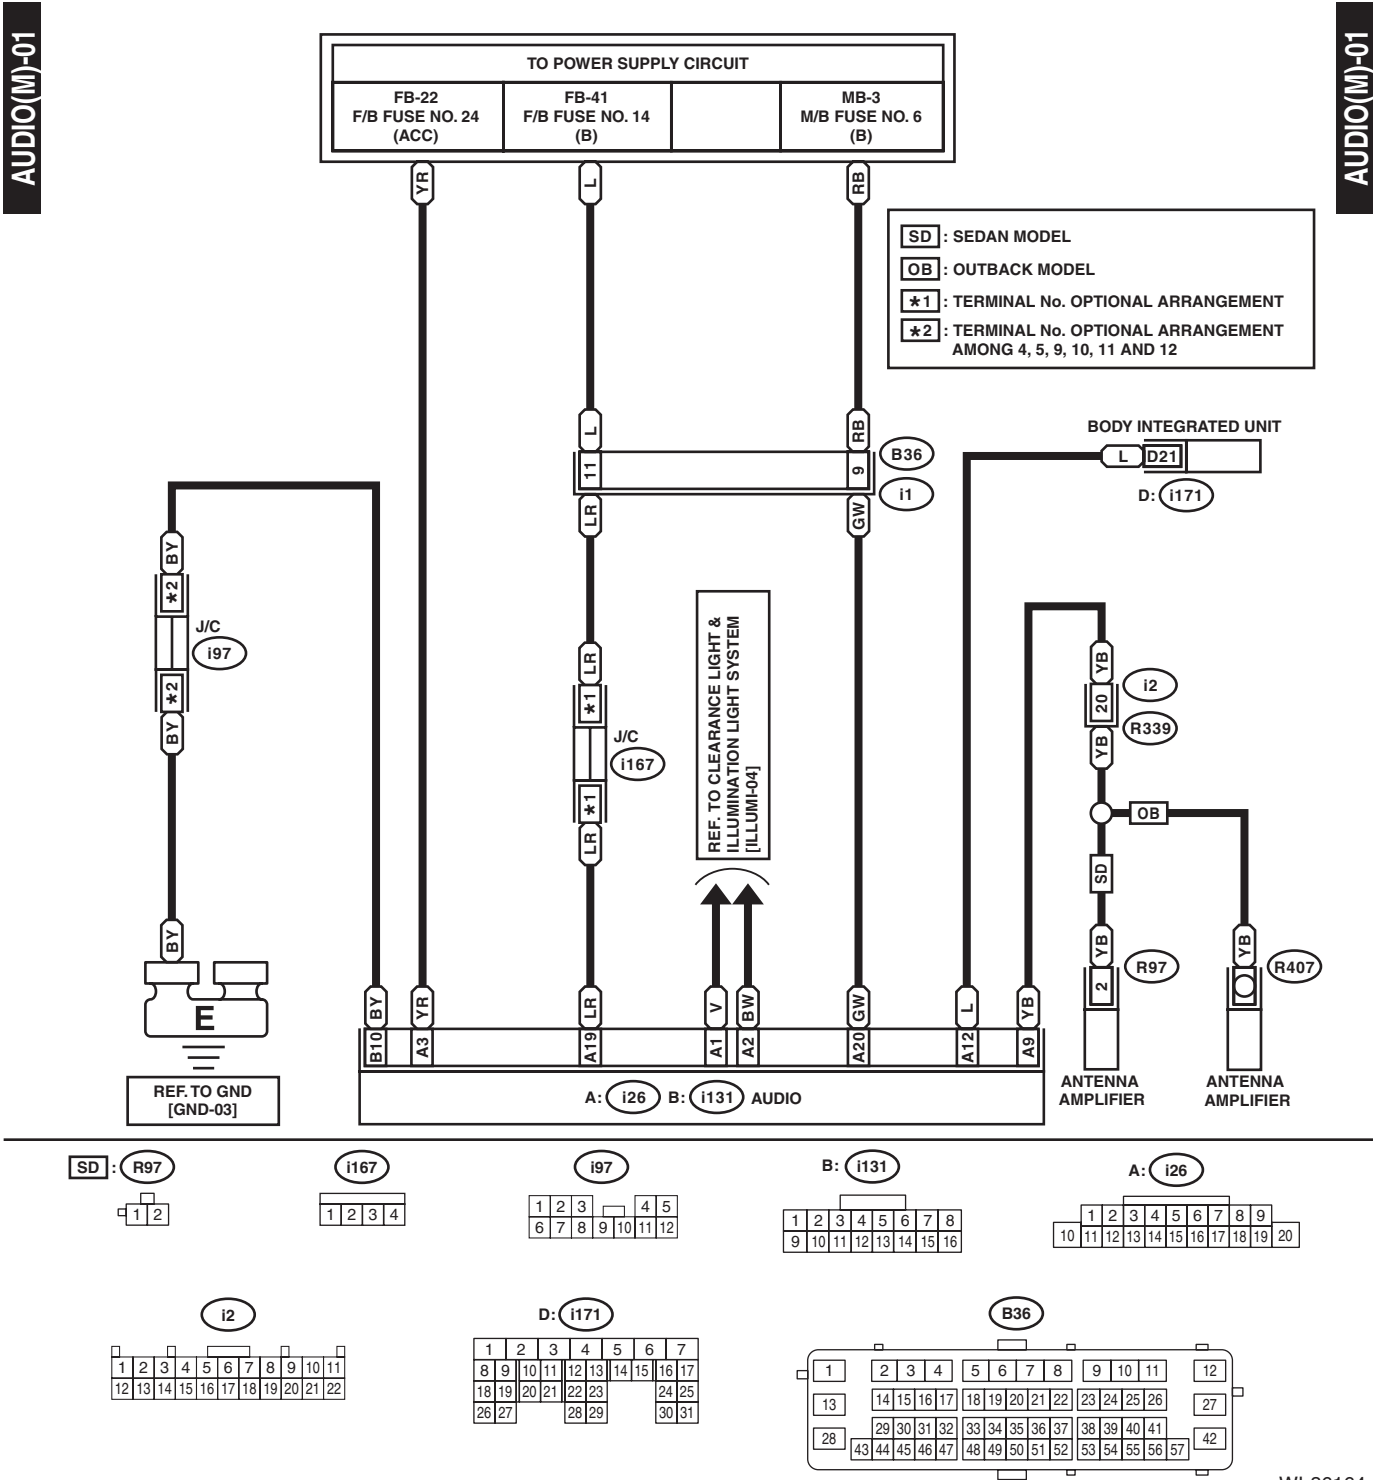

Audio System

WIRING SYSTEM

2. NORMAL AUDIO

WI-36164