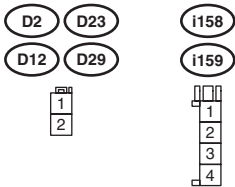

# Audio System

WIRING SYSTEM

AUDIO-02

AUDIO-02

A: i26 AUDIO CONNECTOR

- \*1: TERMINAL No. OPTIONAL ARRANGEMENT AMONG 1, 2 AND 3
- \*2: TERMINAL No. OPTIONAL ARRANGEMENT AMONG 4, 5 AND 12
- \*3: TERMINAL No. OPTIONAL ARRANGEMENT AMONG 6, 7 AND 8
- \*4: TERMINAL No. OPTIONAL ARRANGEMENT AMONG 9, 10 AND 11