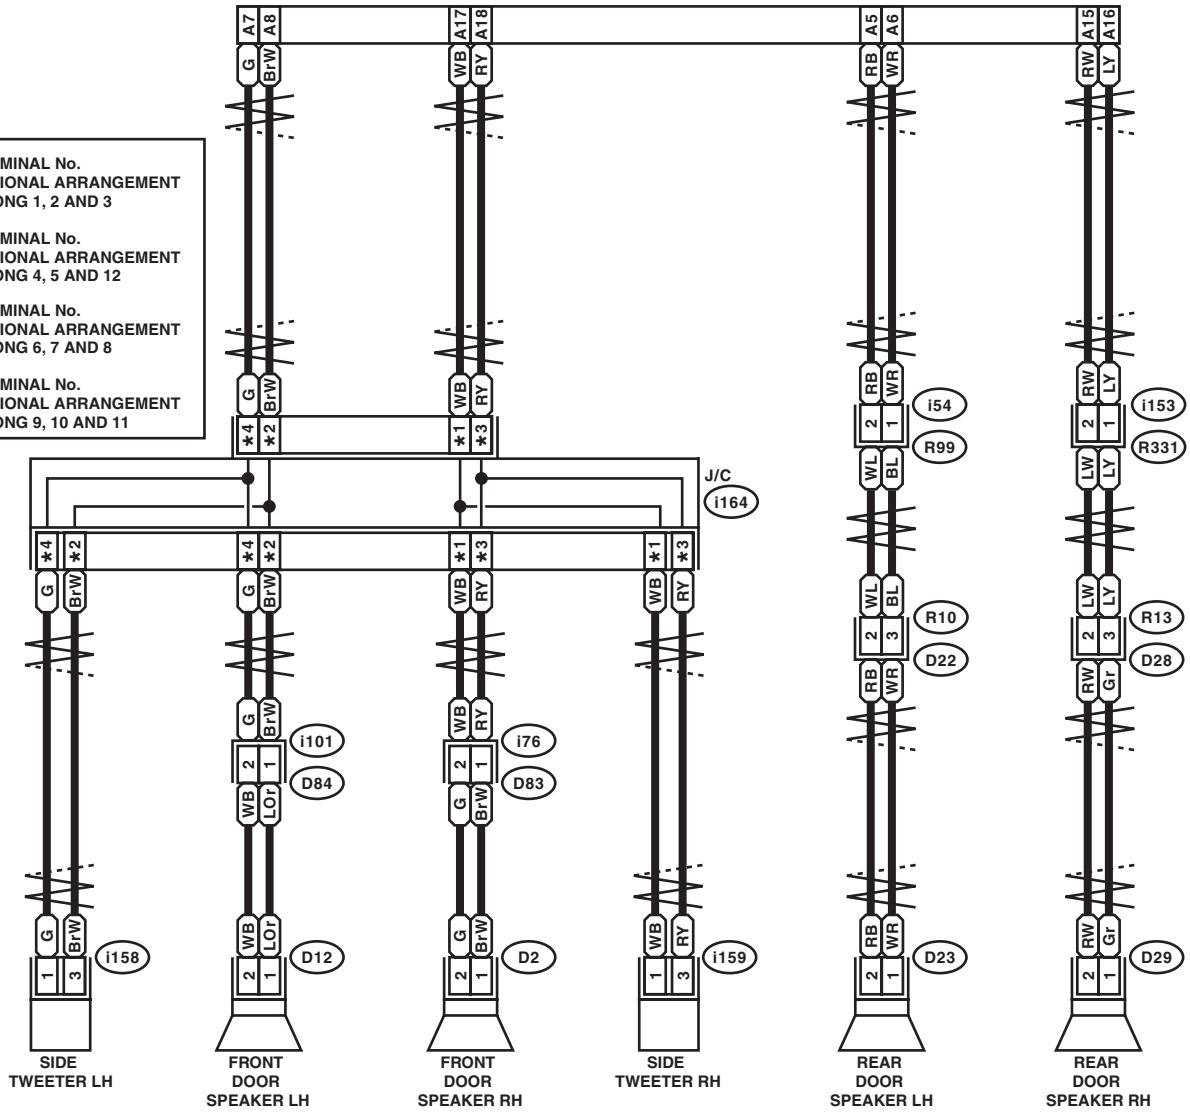

### A: WIRING DIAGRAM

# Audio System

WIRING SYSTEM

AUDIO-02

AUDIO-02

A: i26 AUDIO CONNECTOR

- \*1: TERMINAL No. OPTIONAL ARRANGEMENT AMONG 1, 2 AND 3
- \*2: TERMINAL No. OPTIONAL ARRANGEMENT AMONG 4, 5 AND 12
- \*3: TERMINAL No. OPTIONAL ARRANGEMENT AMONG 6, 7 AND 8
- \*4: TERMINAL No. OPTIONAL ARRANGEMENT AMONG 9, 10 AND 11