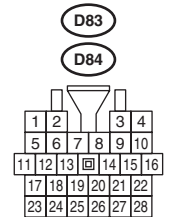

### A: WIRING DIAGRAM

# Audio System

WIRING SYSTEM

AUDIO-02

AUDIO-02

A: i26 AUDIO CONNECTOR

- \*1: TERMINAL No. OPTIONAL ARRANGEMENT AMONG 1, 2 AND 3
- \*2: TERMINAL No. OPTIONAL ARRANGEMENT AMONG 4, 5 AND 12
- \*3: TERMINAL No. OPTIONAL ARRANGEMENT AMONG 6, 7 AND 8
- \*4: TERMINAL No. OPTIONAL ARRANGEMENT AMONG 9, 10 AND 11