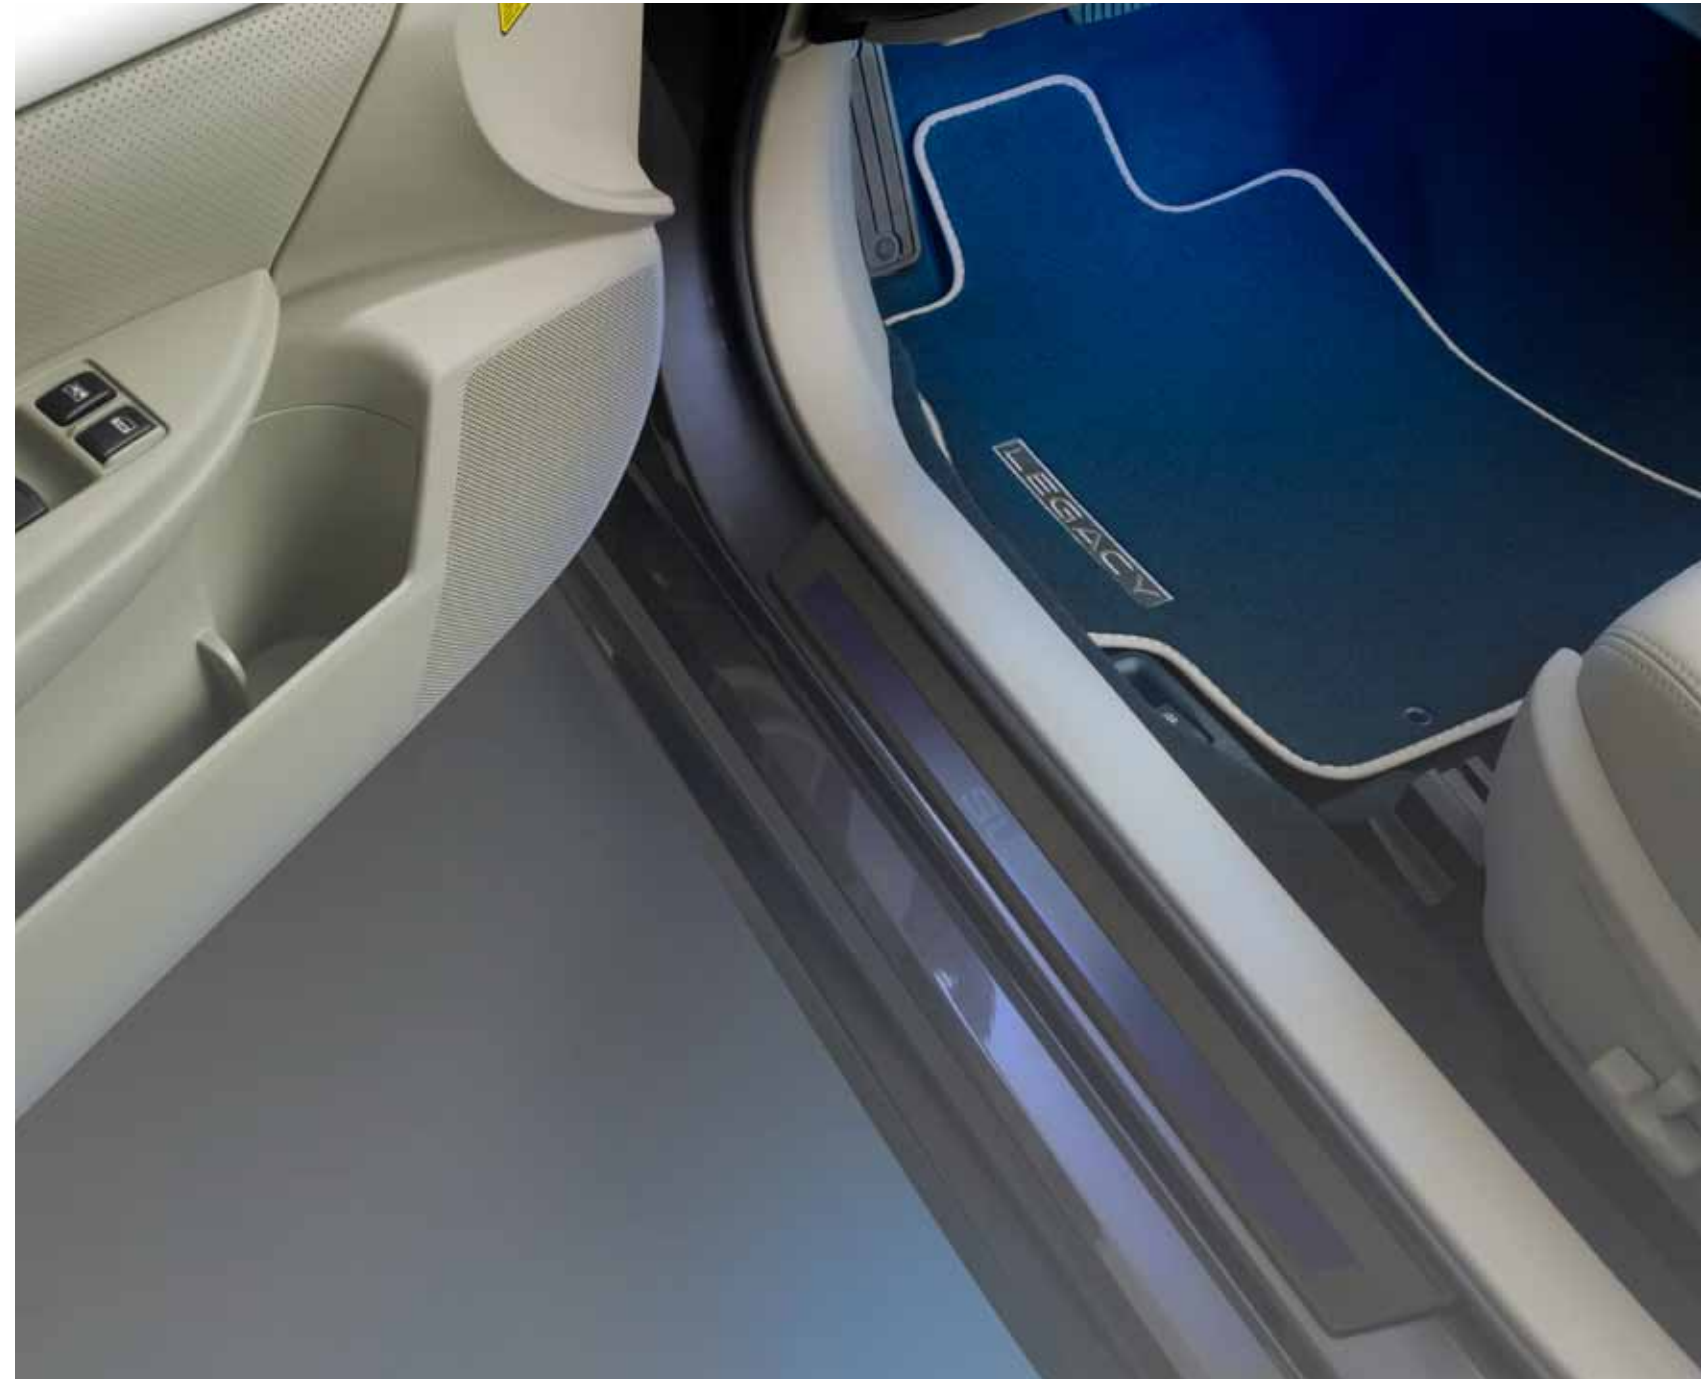

Enlightened ideas.

Smart designs for an enjoyable drive.

Electric/Safety

98 Navigation kit

SEFTAJ6006

"7" Display, Flash-Memory navigation with features like RDS-TMC, Bluetooth**1 (handsfree/audio), iPod**2(audio/video), USB etc.