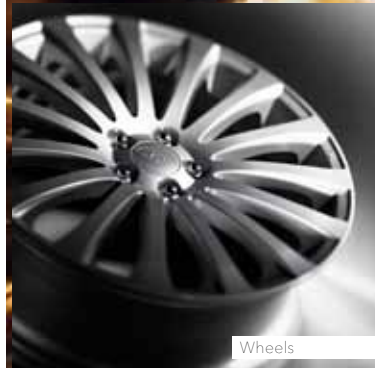

Trusted to define what you drive.

A Subaru gives you more out of the experience of driving. And out of living. With Genuine Subaru Accessories, you can enhance the built-in style, performance and utility of your Subaru Outback or Legacy. With the confidence of knowing that they're finely engineered, fit to perfection and built to last. Because they were made exclusively for you.

INDEX

- 4-7 **Exterior Styling**
- 8-9 **Exterior Styling / Exterior Protection**
- 10-13 **Utility**
- 14-15 **Wheels**
- 16-19 **Cargo**
- 20-23 **Interior**
- 24-25 **Electric / Safety**
- 26-27 **Application list**