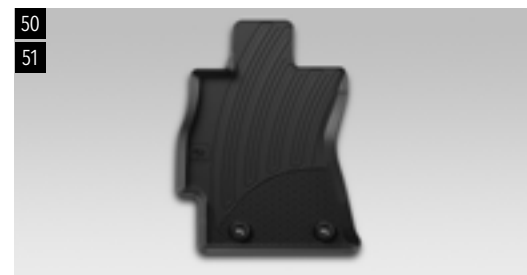

**54 Ash Tray (In Cup Holder)**

92172AG040

Convenient interchangeable ashtray fits into the center console cup holder.

**55 Sunshade (Rear Gate)**

F501EAL000

Protects the interior from sunshine and darkens the luggage compartment.