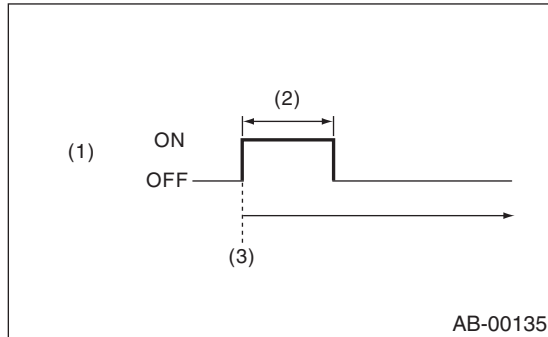

11. Airbag Warning Light Illumination Pattern

A: INSPECTION

Turn the ignition switch to ON, and confirm that the airbag warning light remains on for approx. 6 seconds then go off afterwards.

- (1) Airbag warning light
- (2) Approx. 6 sec.
- (3) Ignition switch ON