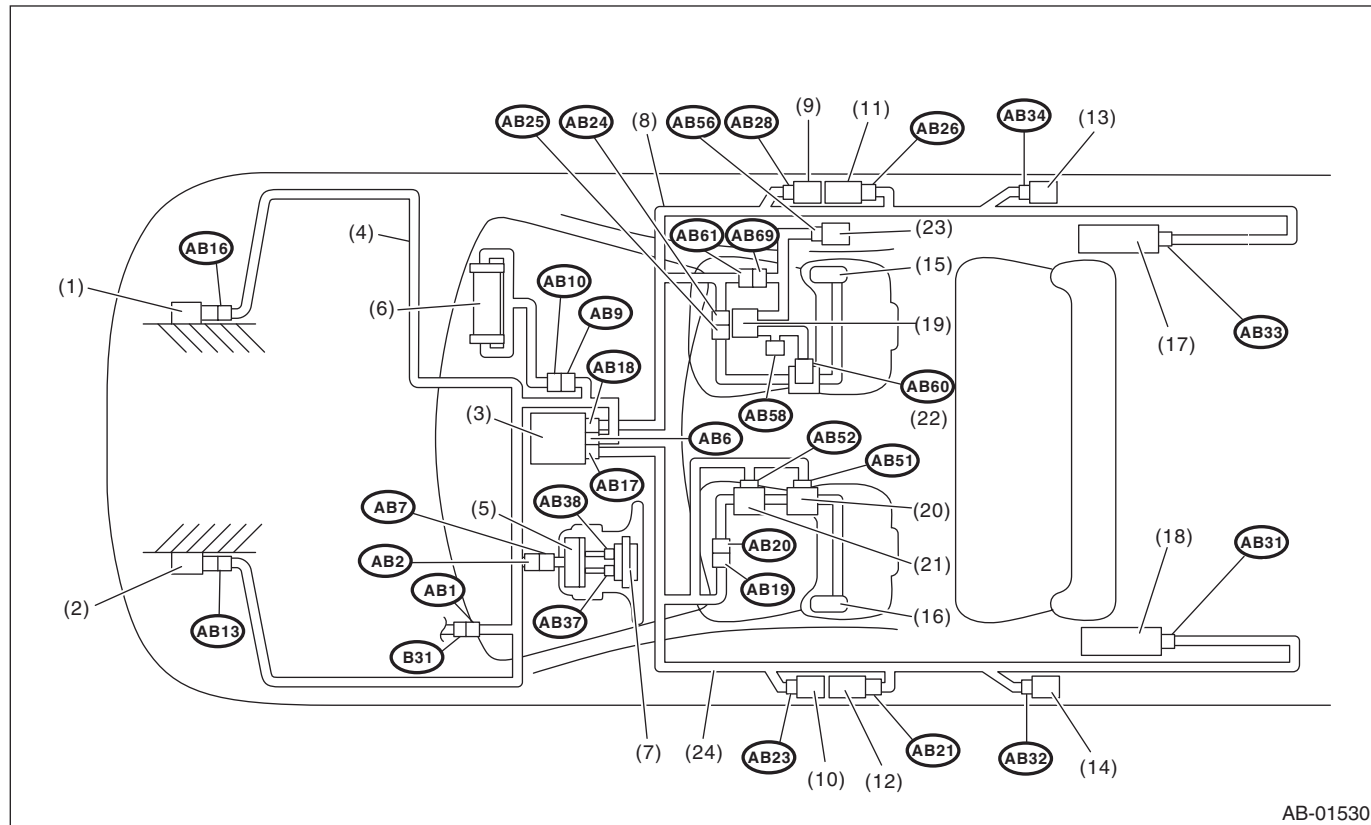

Electrical Component Location

AIRBAG SYSTEM (DIAGNOSTICS)

4. Electrical Component Location

A: LOCATION

AB-01530

- | | | |
|---------------------------------|----------------------------------|--|
| (1) Front sub sensor (RH) | (9) Side airbag sensor (RH) | (17) Curtain airbag inflator (RH) |
| (2) Front sub sensor (LH) | (10) Side airbag sensor (LH) | (18) Curtain airbag inflator (LH) |
| (3) Airbag control module | (11) Seat belt pretensioner (RH) | (19) Occupant detection control module |
| (4) Airbag main harness | (12) Seat belt pretensioner (LH) | (20) Buckle switch (LH) |
| (5) Roll connector | (13) Curtain airbag sensor (RH) | (21) Seat position sensor (LH) |
| (6) Passenger's airbag inflator | (14) Curtain airbag sensor (LH) | (22) Buckle switch (RH) |
| (7) Driver's airbag inflator | (15) Side airbag inflator (RH) | (23) Belt tension sensor |
| (8) Airbag rear harness (RH) | (16) Side airbag inflator (LH) | (24) Airbag rear harness (LH) |

Electrical Component Location

AIRBAG SYSTEM (DIAGNOSTICS)

Connector No.	(AB1)	(AB2)	(AB6)	(AB7)	(AB9)	(AB10)	(AB13)	(AB16)	(AB17)	(AB18)	(AB19)	(AB20)
Pin	12	4	28	4	4	4	2	2	20	20	2	2
Connector color	Yellow	Yellow	Yellow	Yellow	Yellow	Yellow	Yellow	Yellow	Yellow	Yellow	Yellow	Yellow
Male/Female	Female	Female	Female	Male	Female	Male	Female	Female	Female	Female	Female	Male
Connector No.	(AB21)	(AB23)	(AB24)	(AB25)	(AB26)	(AB28)	(AB31)	(AB32)	(AB33)	(AB34)	(AB37)	(AB38)
Pin	2	4	2	2	2	4	2	4	2	4	2	2
Connector color	Black	Yellow	Yellow	Yellow	Black	Yellow	Black	Yellow	Black	Yellow	Orange	Black
Male/Female	Female	Female	Female	Male	Female	Female	Female	Female	Female	Female	Female	Female
Connector No.	(AB51)	(AB52)	(AB56)	(AB60)	(AB61)	(AB69)						
Pin	2	2	3	2	6	6						
Connector color	Yellow	Yellow	Brown	Yellow	Gray	Gray						
Male/Female	Female	Female	Female	Male	Female	Male						