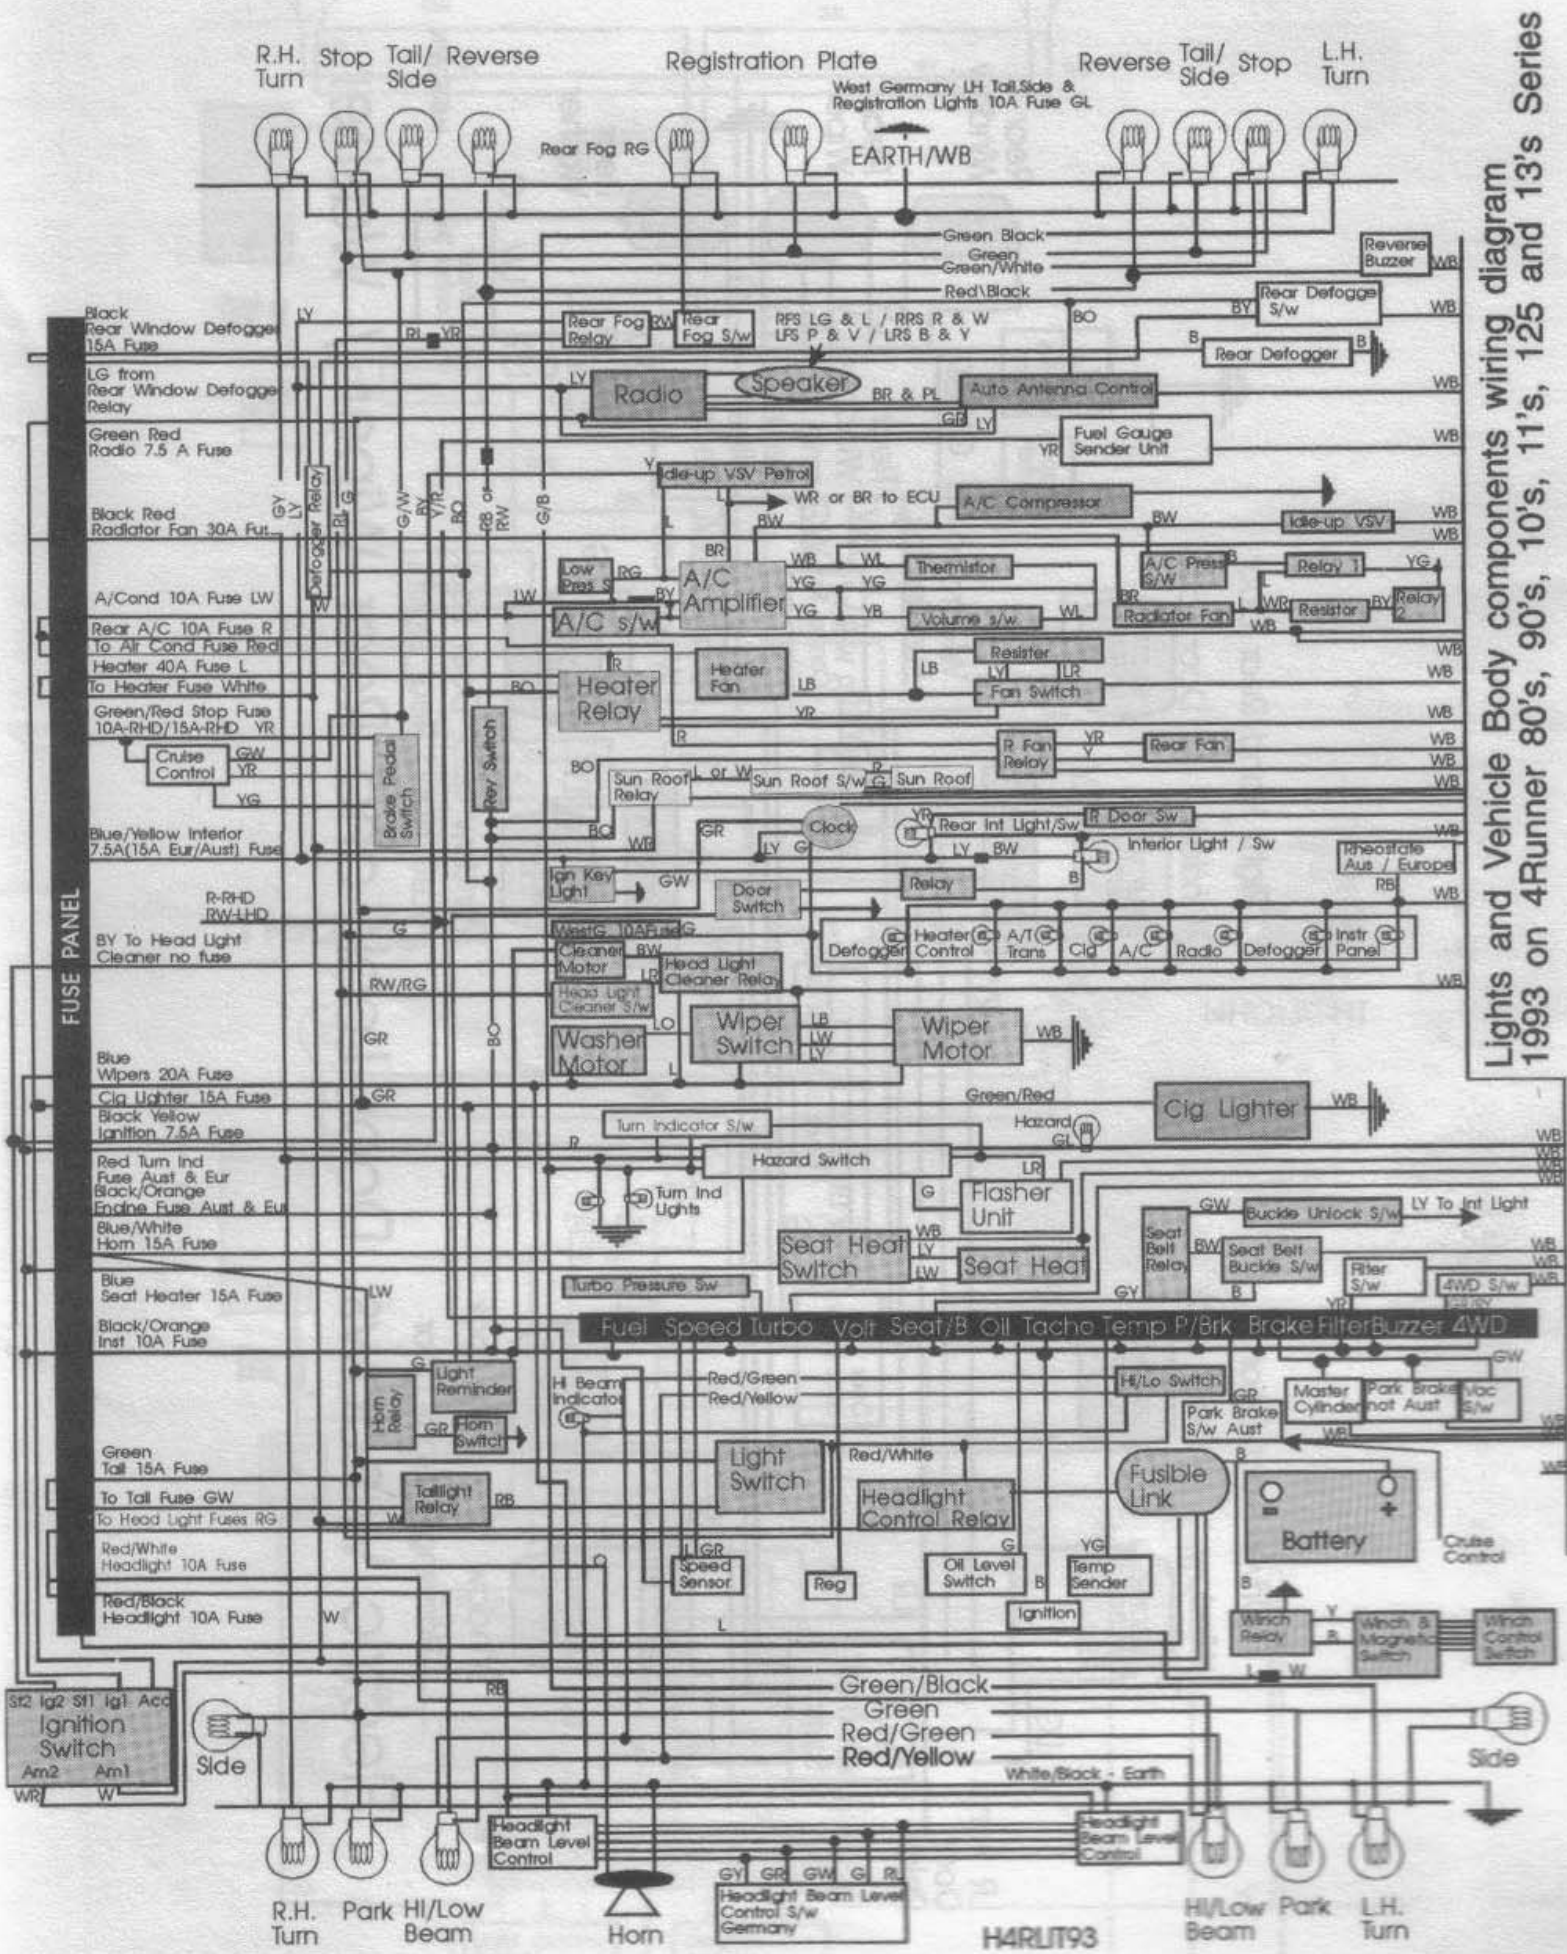

Lights and Vehicle Body components wiring diagram
1990 on 4 Runner 105 LN and 130 VZN Series

Lights and Vehicle Body components wiring diagram
 1993 on 4Runner 80's, 90's, 10's, 11's, 125 and 13's Series

H4RLU93