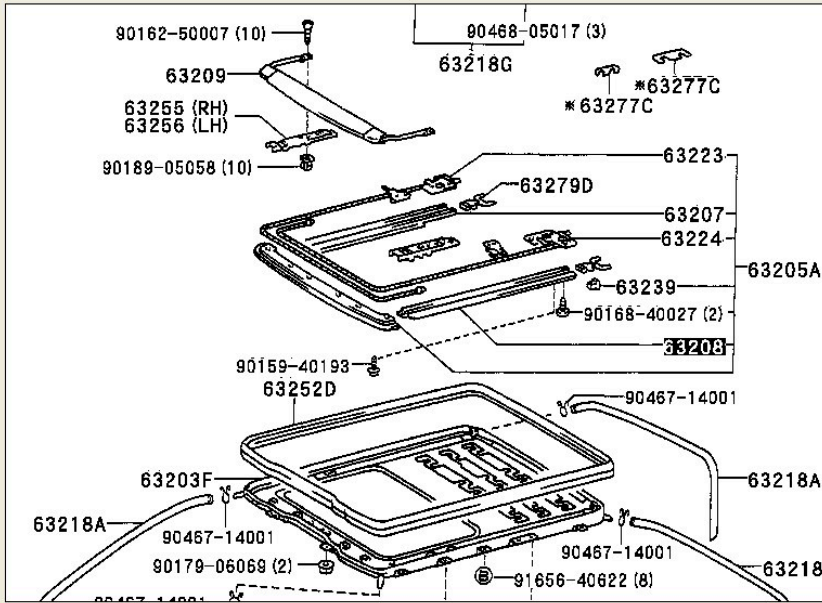

DETAIL ILLUSTR

End

6153

| PNC or P/N | Q'ty |
|------------|------|
| 63208 | 01 |

01

RAIL SUB-ASSY, SLIDING ROOF GUIDE, LH

Select PNCs or P/Ns with scroll bar or mouse or click the right button of mouse to display a detailed illustration.