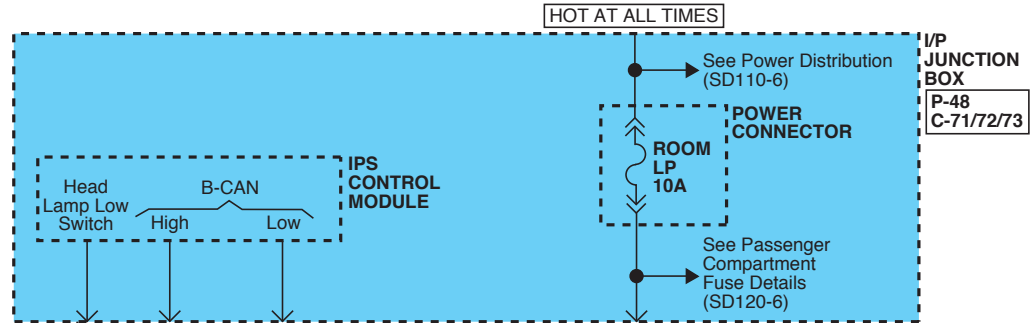

Head Lamps (1)

SD921-1

※ 2-STAGE Auto Light
 STAGE 1 : Tail Lamp ON
 STAGE 2 : Tail Lamp + Head Lamp ON

With Auto Light

Head Lamps (2)

SD921-2