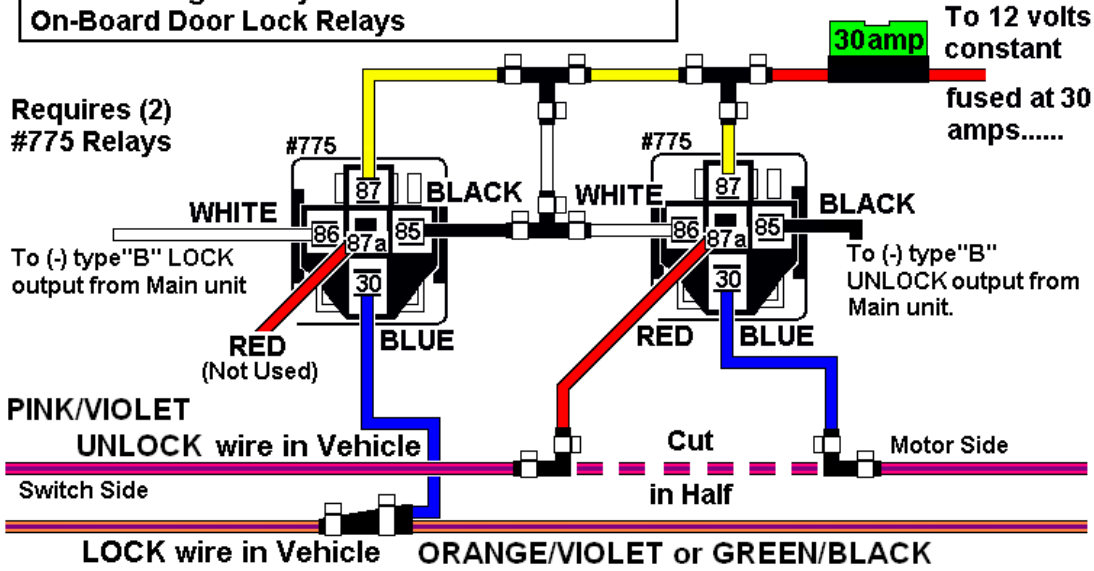

DAKOTA 3/5 WIRE DOOR LOCK SYSTEM

for ALERT/SHELBY Units

Use this Diagram IF your Unit DOES NOT HAVE On-Board Door Lock Relays

for ALERT/SHELBY Units with On-board Door Lock Relays: