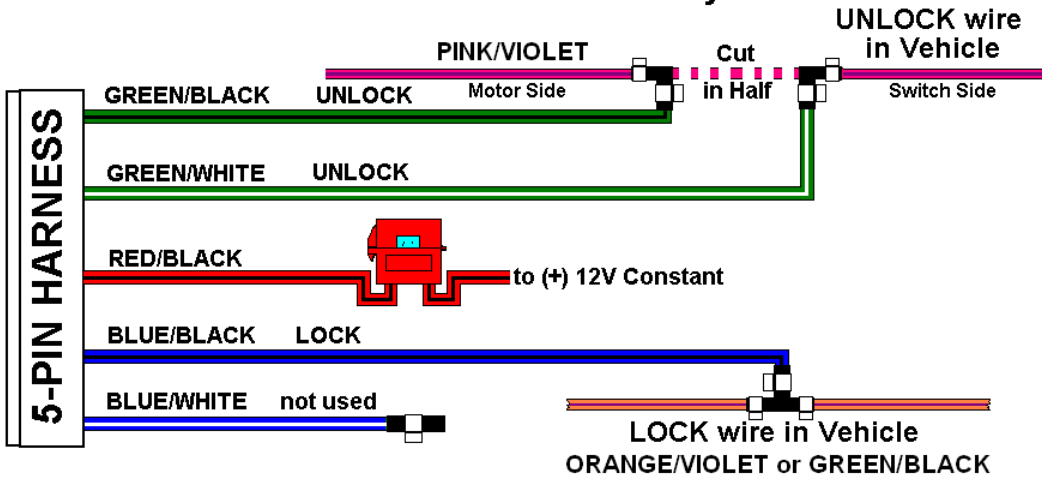

# DODGE DAKOTA 3/5 Wire Door Lock System for JBS Units

Use this Diagram IF your Unit DOES NOT HAVE On-Board Door Lock Relays

## For JBS Units with On-board Door Lock Relays: