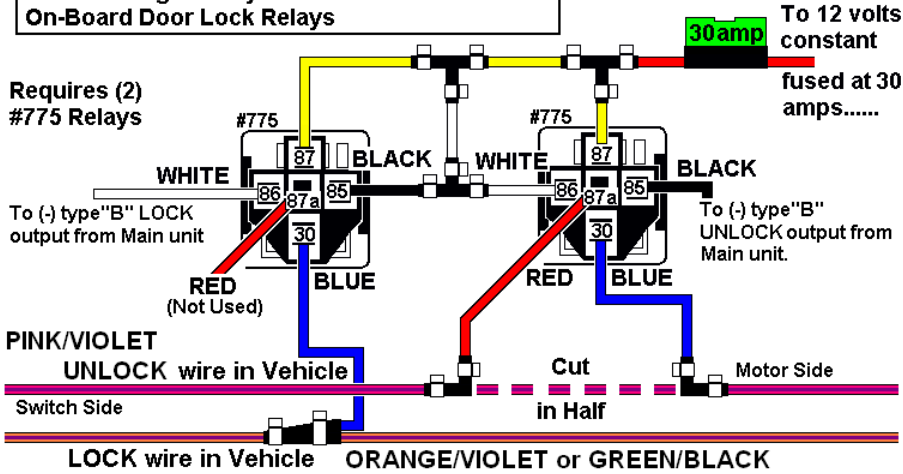

# DODGE DAKOTA 3/5 Wire Door Lock System for JBS Units

Use this Diagram IF your Unit DOES NOT HAVE On-Board Door Lock Relays

## For JBS Units with On-board Door Lock Relays: