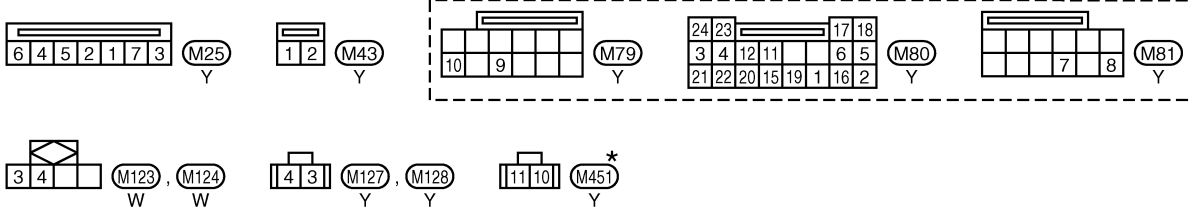

EL

IDX

Wiring Diagram — SRS —

RS-SRS-01

TROUBLE DIAGNOSES — Supplemental Restraint System (SRS)

Wiring Diagram — SRS — (Cont'd)

RS-SRS-02

- ⬡(DA) : With dual air bag
- ⬡(PT) : With seat belt pre-tensioner
- ⬡(AP) : With seat belt pre-tensioner (Driver and passenger side)
- ⬡(PM) : With seat belt pre-tensioner for the Middle East
- ⬡(XP) : With seat belt pre-tensioner except for the Middle East
- ⬡(AM) : With seat belt pre-tensioner (Driver and passenger side) for the Middle East
- ⬡(XA) : With seat belt pre-tensioner (Driver and passenger side) except for the Middle East

★: This connector is not shown in "HARNESS LAYOUT", EL section.