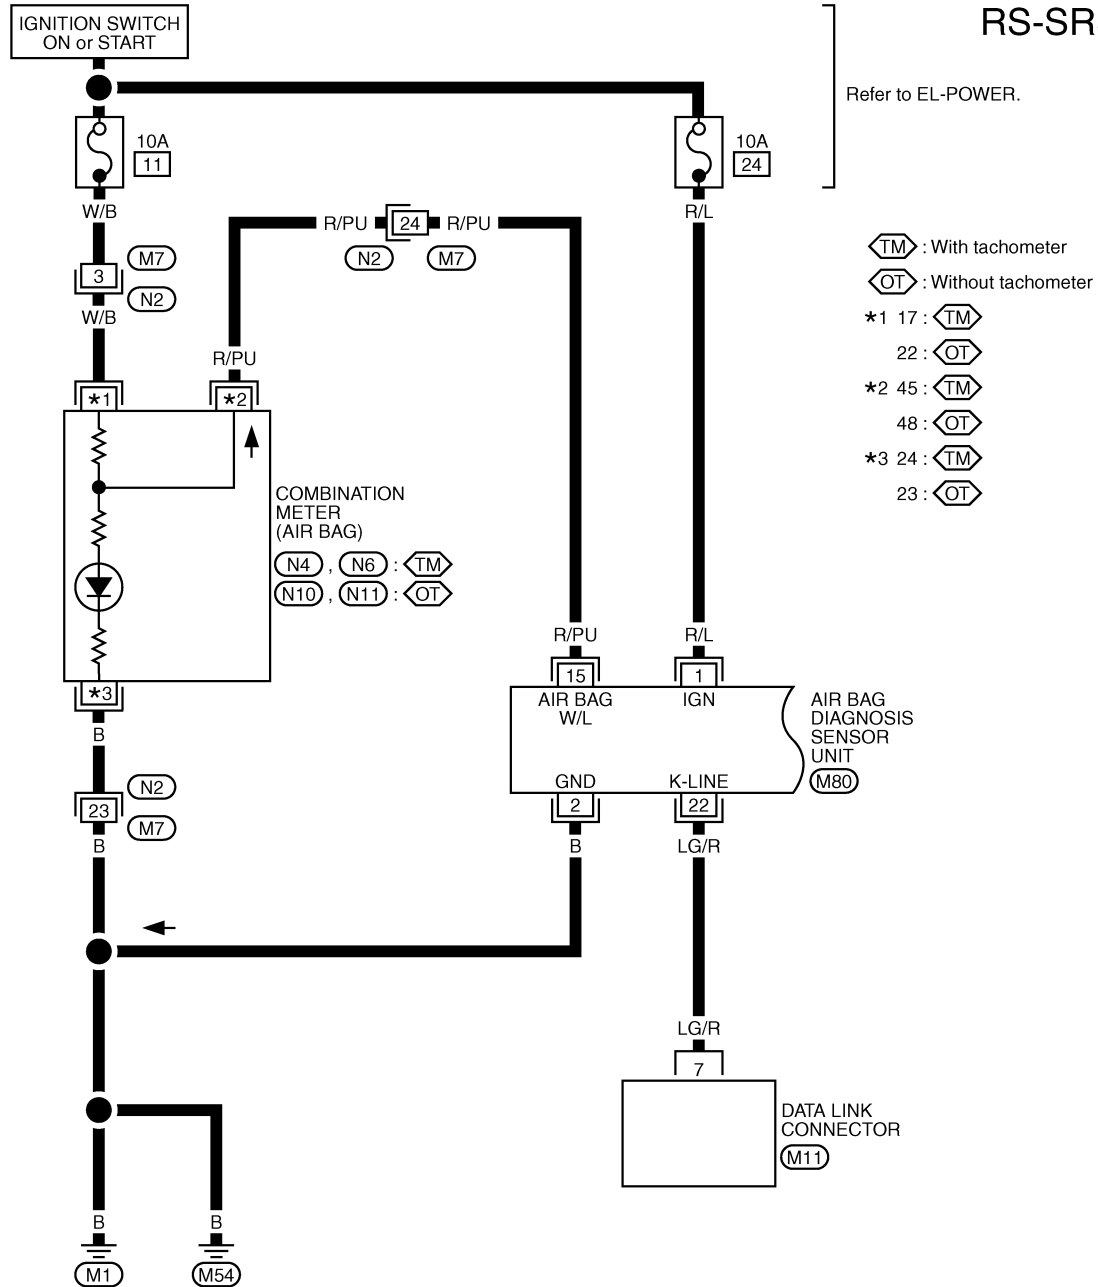

FE

CONTENTS

CL

TROUBLE DIAGNOSES - Supplemental Restraint System (SRS).....2

Wiring Diagram - SRS2

MT

AT

TF

EL

IDX

Wiring Diagram — SRS —

RS-SRS-01

TROUBLE DIAGNOSES — Supplemental Restraint System (SRS)

Wiring Diagram — SRS — (Cont'd)

RS-SRS-02

- ⬡(DA) : With dual air bag
- ⬡(PT) : With seat belt pre-tensioner
- ⬡(AP) : With seat belt pre-tensioner (Driver and passenger side)
- ⬡(PM) : With seat belt pre-tensioner for the Middle East
- ⬡(XP) : With seat belt pre-tensioner except for the Middle East
- ⬡(AM) : With seat belt pre-tensioner (Driver and passenger side) for the Middle East
- ⬡(XA) : With seat belt pre-tensioner (Driver and passenger side) except for the Middle East

★: This connector is not shown in "HARNESS LAYOUT", EL section.