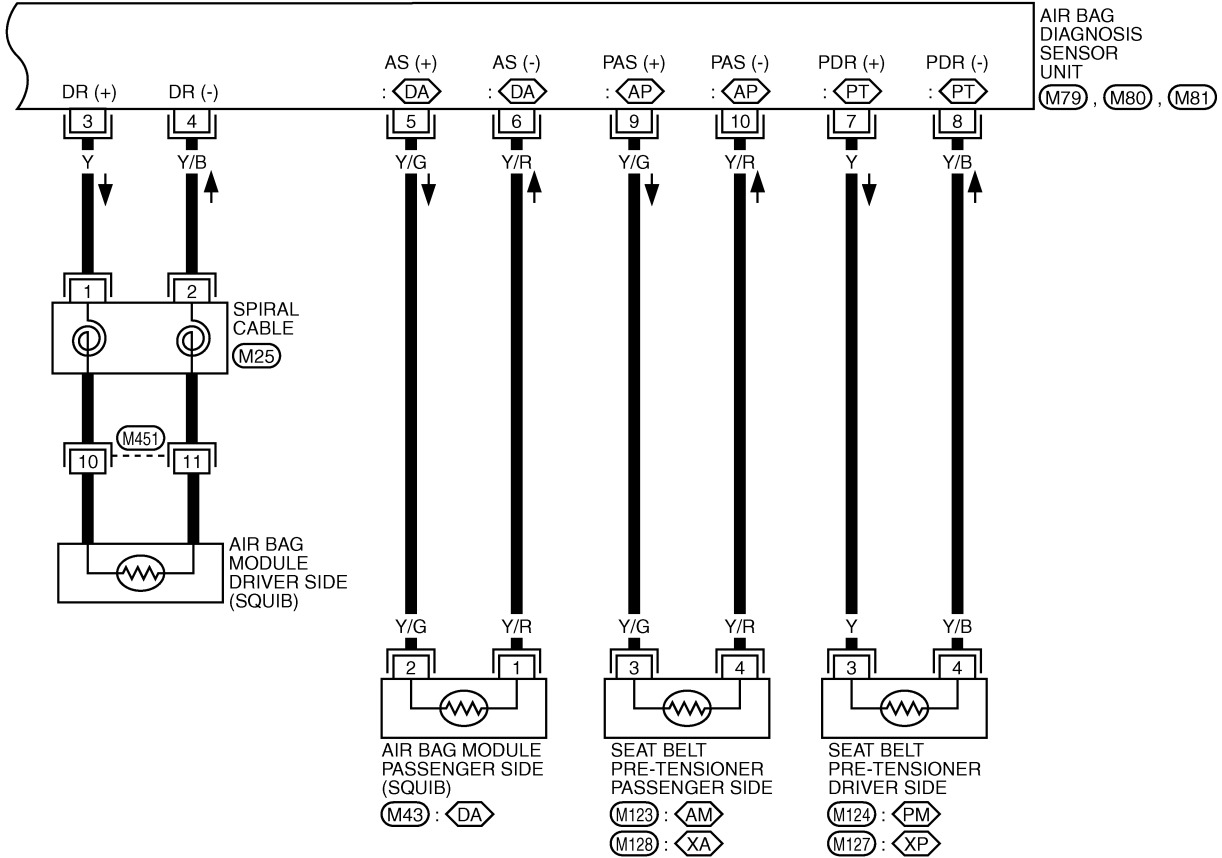

FE

CONTENTS

CL

TROUBLE DIAGNOSES - Supplemental Restraint System (SRS).....2

Wiring Diagram - SRS2

MT

AT

TF

EL

IDX

Wiring Diagram — SRS —

RS-SRS-01

TROUBLE DIAGNOSES — Supplemental Restraint System (SRS)

Wiring Diagram — SRS — (Cont'd)

RS-SRS-02

- ⬡(DA) : With dual air bag
- ⬡(PT) : With seat belt pre-tensioner
- ⬡(AP) : With seat belt pre-tensioner (Driver and passenger side)
- ⬡(PM) : With seat belt pre-tensioner for the Middle East
- ⬡(XP) : With seat belt pre-tensioner except for the Middle East
- ⬡(AM) : With seat belt pre-tensioner (Driver and passenger side) for the Middle East
- ⬡(XA) : With seat belt pre-tensioner (Driver and passenger side) except for the Middle East

★: This connector is not shown in "HARNESS LAYOUT", EL section.