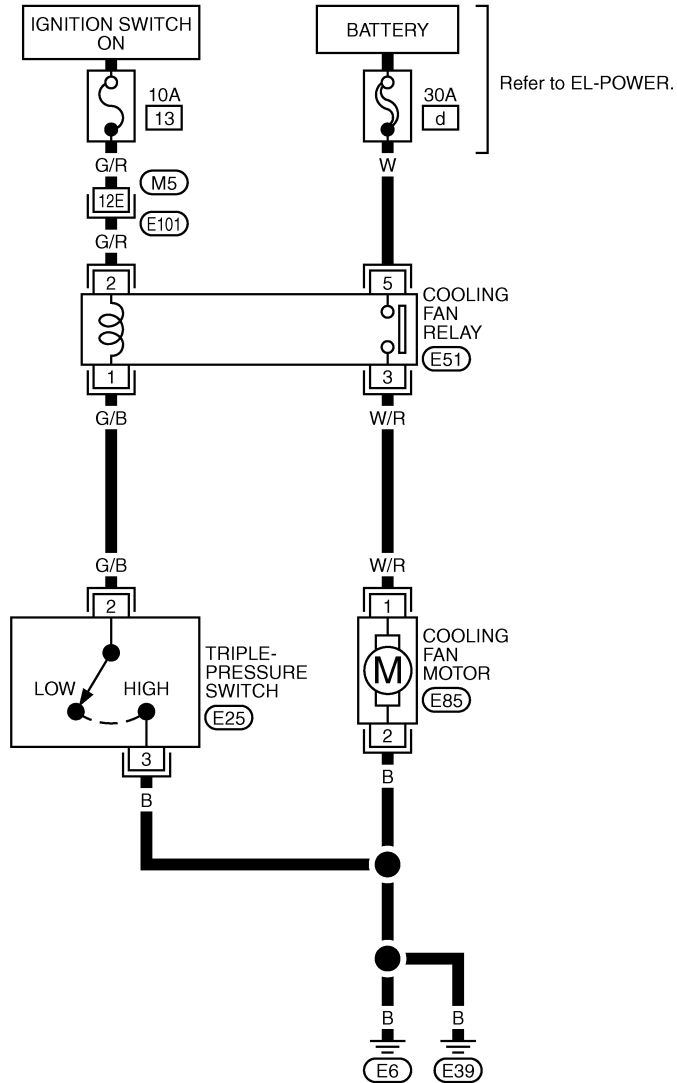

<SUPPLEMENT-IV>

ENGINE LUBRICATION & COOLING SYSTEMS

SECTION **LC**

LC

MODIFICATION NOTICE:

- Wiring diagrams have been changed for KA24DE models.

CONTENTS

ENGINE ROOM FAN MOTOR ELECTRICAL	
CIRCUIT	4002
Wiring Diagram	4002
ENGINE ROOM FAN MOTOR	4003
Cooling Fan (Motor driven).....	4003

Wiring Diagram

LC-COOL/F-01

Refer to last page (Foldout page).

(M5), (E101)

Cooling Fan (Motor driven)