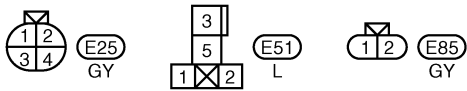

Wiring Diagram

LC-COOL/F-01

Refer to last page (Foldout page).

(M5), (E101)