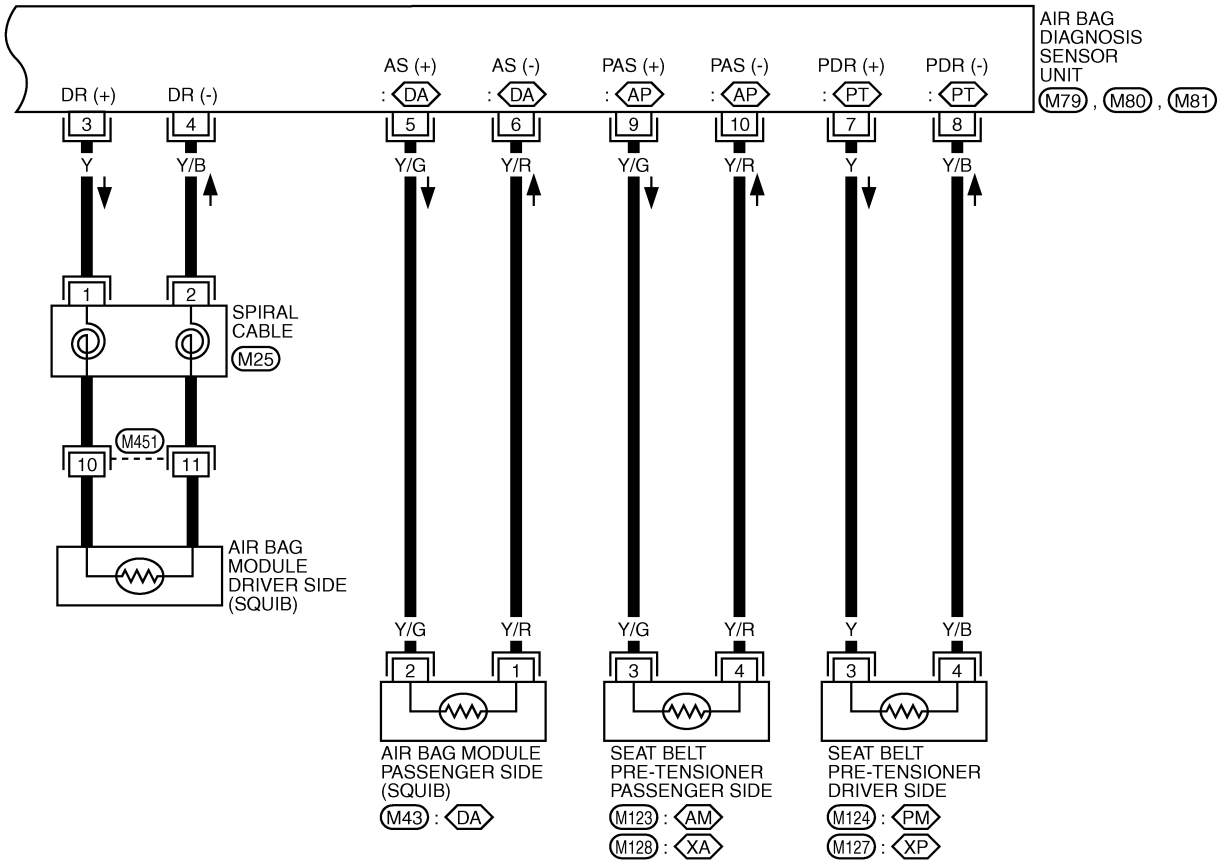

<SUPPLEMENT-IV>

RESTRAINT SYSTEM

SECTION **RS**

MODIFICATION NOTICE:

Air bag system wiring diagram has been changed.

CONTENTS

TROUBLE DIAGNOSES - Supplemental Restraint System (SRS)	4002
Wiring Diagram - SRS -.....	4002

TROUBLE DIAGNOSES — Supplemental Restraint System (SRS)

Wiring Diagram — SRS —

RS-SRS-01

TROUBLE DIAGNOSES — Supplemental Restraint System (SRS)

Wiring Diagram — SRS — (Cont'd)

RS-SRS-02

- ⬡(DA) : With dual air bag
- ⬡(PT) : With seat belt pre-tensioner
- ⬡(AP) : With seat belt pre-tensioner (Driver and passenger side)
- ⬡(PM) : With seat belt pre-tensioner for the Middle East
- ⬡(XP) : With seat belt pre-tensioner except for the Middle East
- ⬡(AM) : With seat belt pre-tensioner (Driver and passenger side) for the Middle East
- ⬡(XA) : With seat belt pre-tensioner (Driver and passenger side) except for the Middle East

*: This connector is not shown in "HARNESS LAYOUT", EL section.