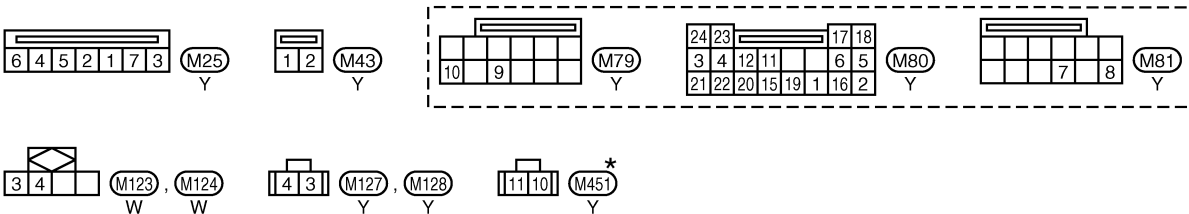

TROUBLE DIAGNOSES — Supplemental Restraint System (SRS)

Wiring Diagram — SRS —

RS-SRS-01

TROUBLE DIAGNOSES — Supplemental Restraint System (SRS)

Wiring Diagram — SRS — (Cont'd)

RS-SRS-02

- ⬡(DA) : With dual air bag
- ⬡(PT) : With seat belt pre-tensioner
- ⬡(AP) : With seat belt pre-tensioner (Driver and passenger side)
- ⬡(PM) : With seat belt pre-tensioner for the Middle East
- ⬡(XP) : With seat belt pre-tensioner except for the Middle East
- ⬡(AM) : With seat belt pre-tensioner (Driver and passenger side) for the Middle East
- ⬡(XA) : With seat belt pre-tensioner (Driver and passenger side) except for the Middle East

*: This connector is not shown in "HARNESS LAYOUT", EL section.