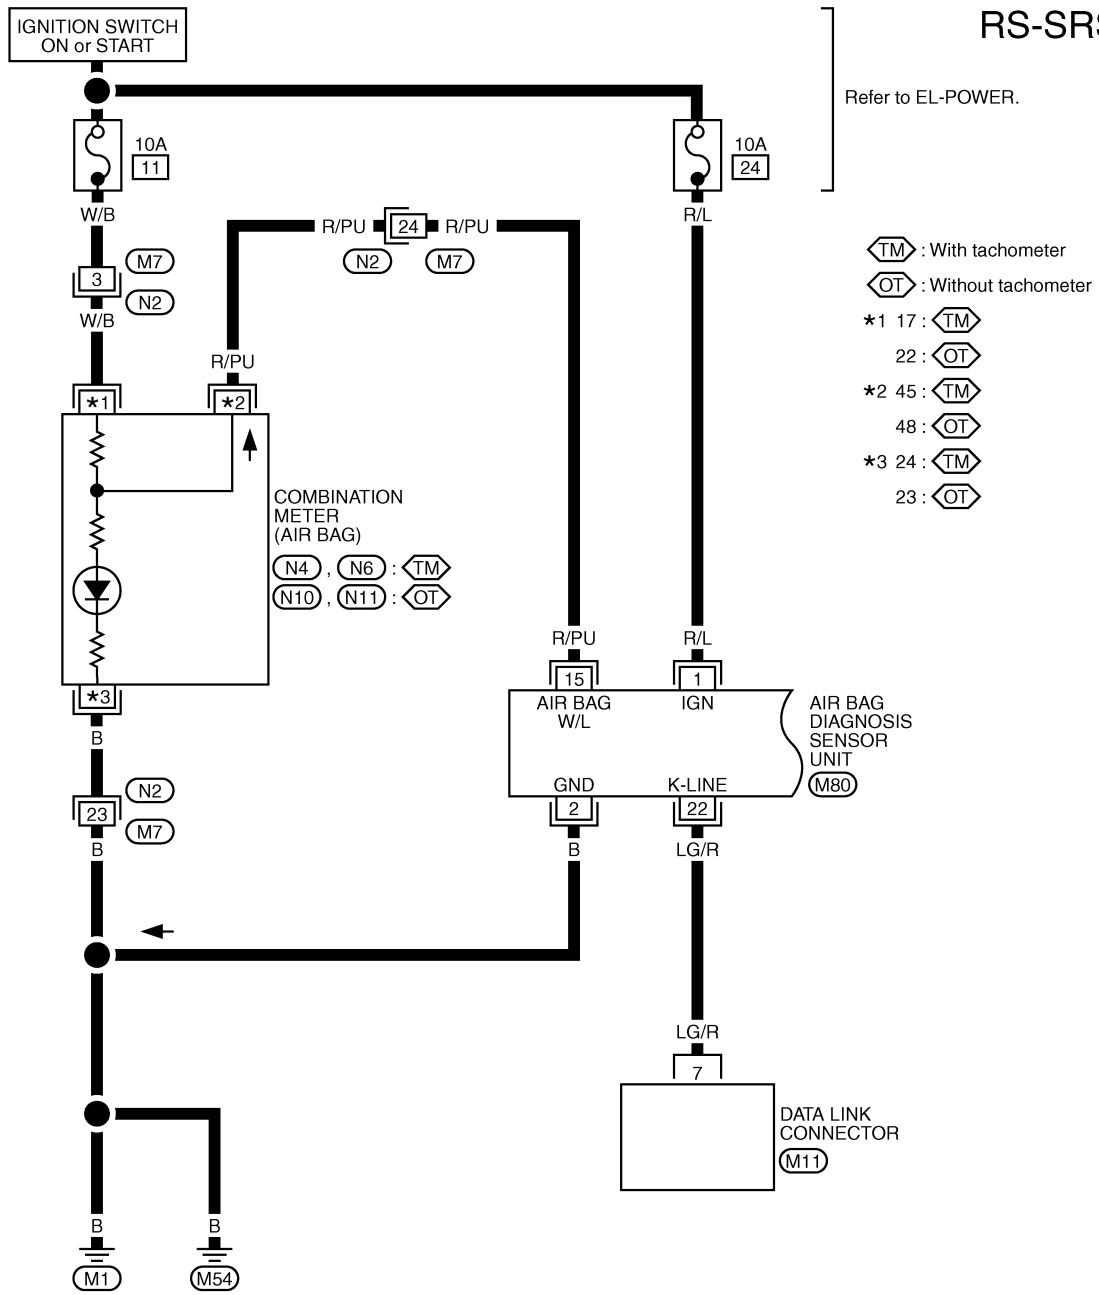

<SUPPLEMENT-IV>

RESTRAINT SYSTEM

SECTION **RS**

MODIFICATION NOTICE:

Air bag system wiring diagram has been changed.

CONTENTS

TROUBLE DIAGNOSES - Supplemental Restraint System (SRS)	4002
Wiring Diagram - SRS -.....	4002

TROUBLE DIAGNOSES — Supplemental Restraint System (SRS)

Wiring Diagram — SRS —

RS-SRS-01

TROUBLE DIAGNOSES — Supplemental Restraint System (SRS)

Wiring Diagram — SRS — (Cont'd)

RS-SRS-02

- ⬡(DA) : With dual air bag
- ⬡(PT) : With seat belt pre-tensioner
- ⬡(AP) : With seat belt pre-tensioner (Driver and passenger side)
- ⬡(PM) : With seat belt pre-tensioner for the Middle East
- ⬡(XP) : With seat belt pre-tensioner except for the Middle East
- ⬡(AM) : With seat belt pre-tensioner (Driver and passenger side) for the Middle East
- ⬡(XA) : With seat belt pre-tensioner (Driver and passenger side) except for the Middle East

*: This connector is not shown in "HARNESS LAYOUT", EL section.