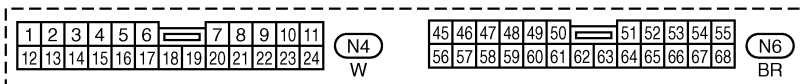

TROUBLE DIAGNOSES — Supplemental Restraint System (SRS)

Wiring Diagram — SRS —

RS-SRS-01

TROUBLE DIAGNOSES — Supplemental Restraint System (SRS)

Wiring Diagram — SRS — (Cont'd)

RS-SRS-02

- ⬡(DA) : With dual air bag
- ⬡(PT) : With seat belt pre-tensioner
- ⬡(AP) : With seat belt pre-tensioner (Driver and passenger side)
- ⬡(PM) : With seat belt pre-tensioner for the Middle East
- ⬡(XP) : With seat belt pre-tensioner except for the Middle East
- ⬡(AM) : With seat belt pre-tensioner (Driver and passenger side) for the Middle East
- ⬡(XA) : With seat belt pre-tensioner (Driver and passenger side) except for the Middle East

*: This connector is not shown in "HARNESS LAYOUT", EL section.