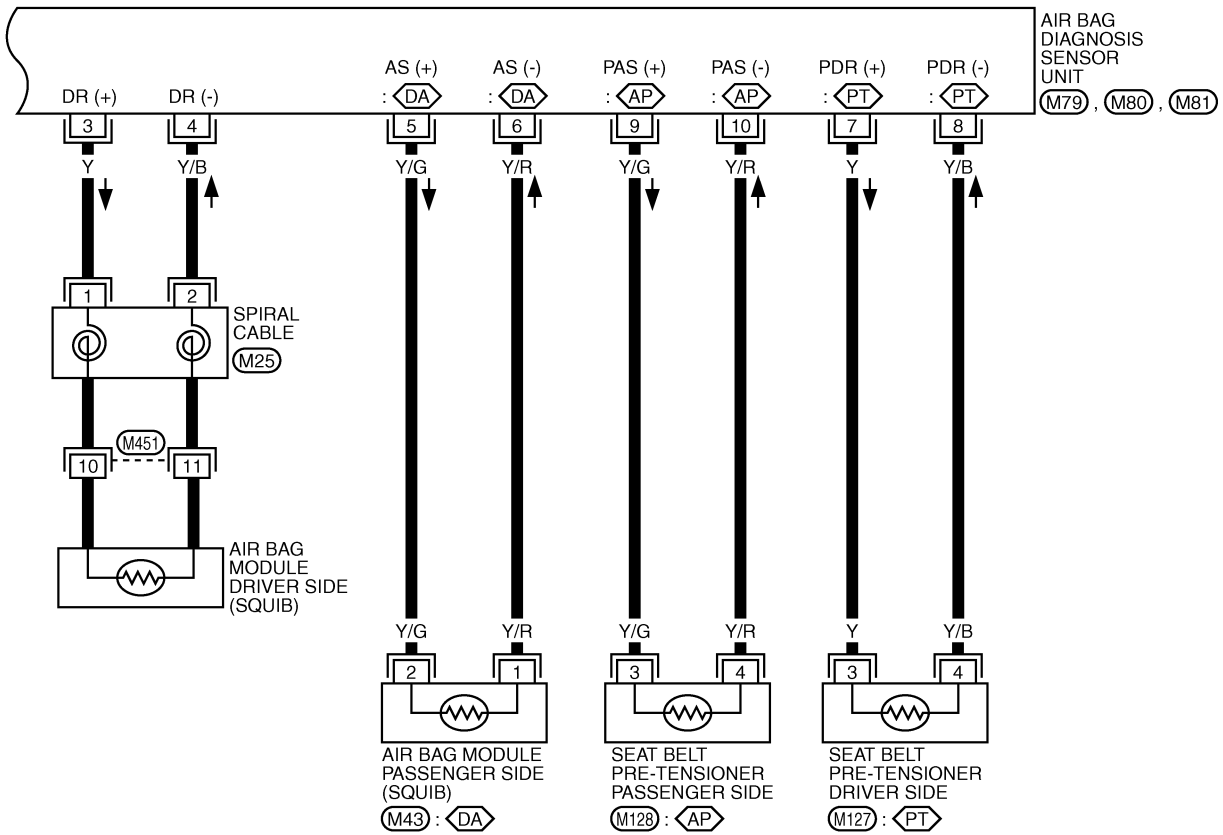

<SUPPLEMENT-V>

RESTRAINT SYSTEM

SECTION **RS**

MODIFICATION NOTICE:

Air bag system wiring diagram has been changed.

CONTENTS

TROUBLE DIAGNOSES - Supplemental Restraint System (SRS)	5002
Wiring Diagram - SRS -	5002

TROUBLE DIAGNOSES — Supplemental Restraint System (SRS)

Wiring Diagram — SRS —

RS-SRS-01

TROUBLE DIAGNOSES — Supplemental Restraint System (SRS)

Wiring Diagram — SRS — (Cont'd)

RS-SRS-02

- ⬡(DA) : With dual air bag
- ⬡(PT) : With seat belt pre-tensioner
- ⬡(AP) : With seat belt pre-tensioner (Driver and passenger side)

*: This connector is not shown in "HARNES LAYOUT", EL section.