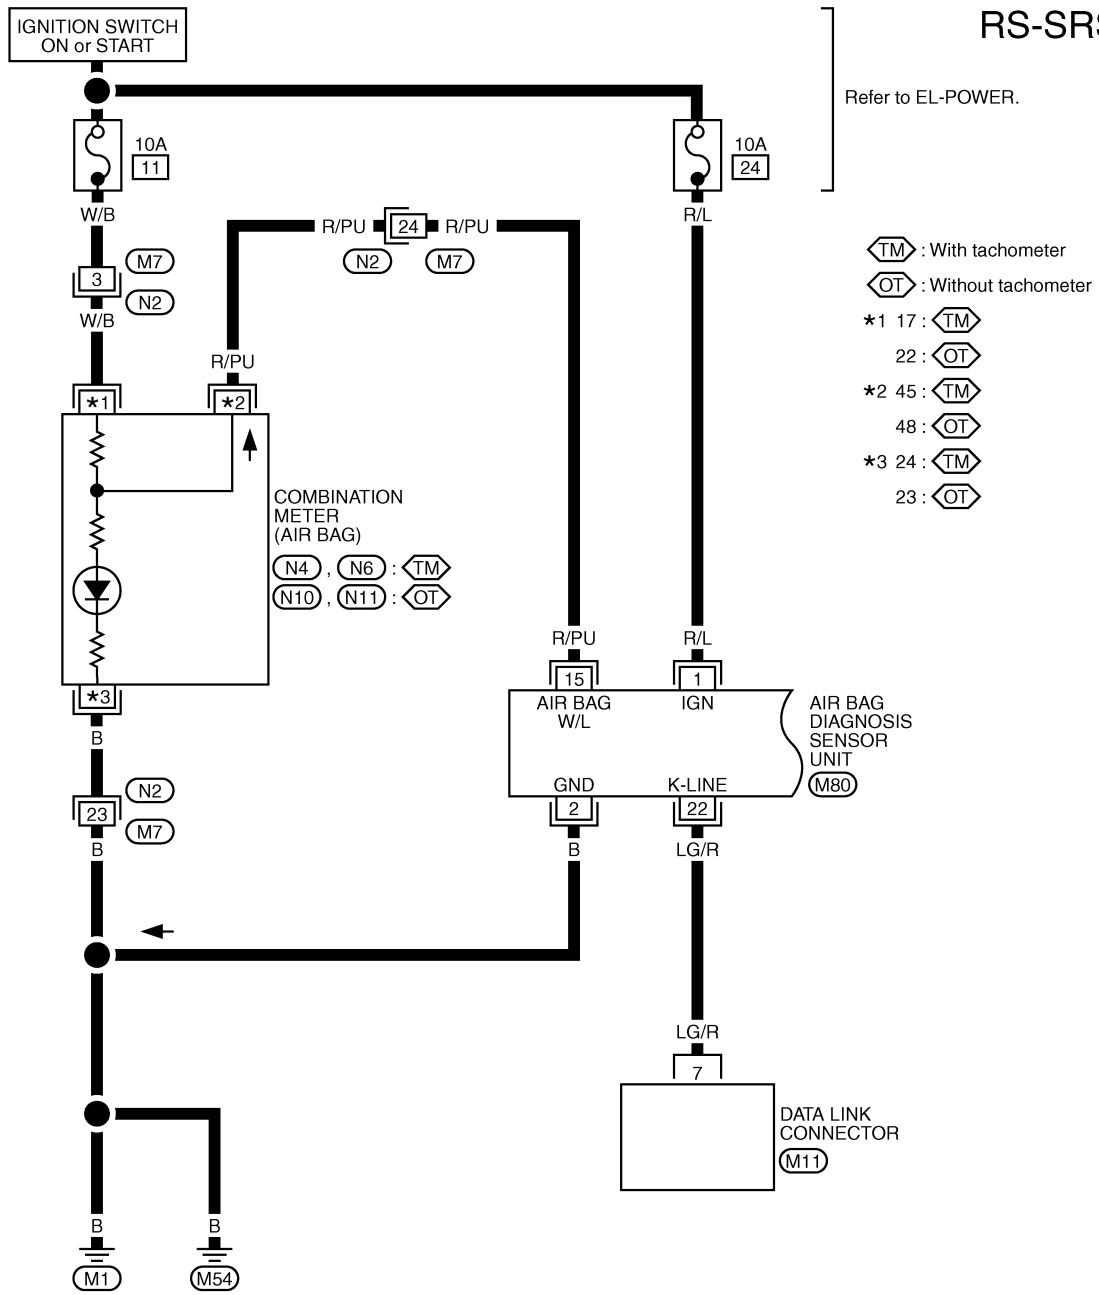

<SUPPLEMENT-V>

RESTRAINT SYSTEM

SECTION **RS**

MODIFICATION NOTICE:

Air bag system wiring diagram has been changed.

CONTENTS

TROUBLE DIAGNOSES - Supplemental Restraint System (SRS)	5002
Wiring Diagram - SRS -	5002

TROUBLE DIAGNOSES — Supplemental Restraint System (SRS)

Wiring Diagram — SRS —

RS-SRS-01

TROUBLE DIAGNOSES — Supplemental Restraint System (SRS)

Wiring Diagram — SRS — (Cont'd)

RS-SRS-02

- ⬡(DA) : With dual air bag
- ⬡(PT) : With seat belt pre-tensioner
- ⬡(AP) : With seat belt pre-tensioner (Driver and passenger side)

*: This connector is not shown in "HARNES LAYOUT", EL section.