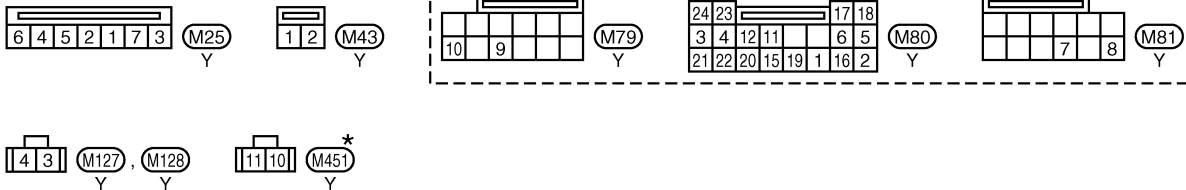

TROUBLE DIAGNOSES — Supplemental Restraint System (SRS)

Wiring Diagram — SRS —

RS-SRS-01

TROUBLE DIAGNOSES — Supplemental Restraint System (SRS)

Wiring Diagram — SRS — (Cont'd)

RS-SRS-02

- ⬡(DA) : With dual air bag
- ⬡(PT) : With seat belt pre-tensioner
- ⬡(AP) : With seat belt pre-tensioner (Driver and passenger side)

*: This connector is not shown in "HARNES LAYOUT", EL section.