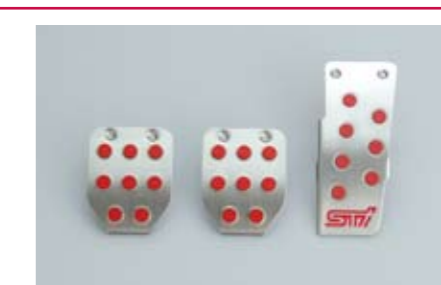

84 STI pedal pad kit (MT, L.H.D.)
C8110AG000

Sporty looking set of pedals made of aluminium.
*Not available for vehicle equipped with aluminium pedals.